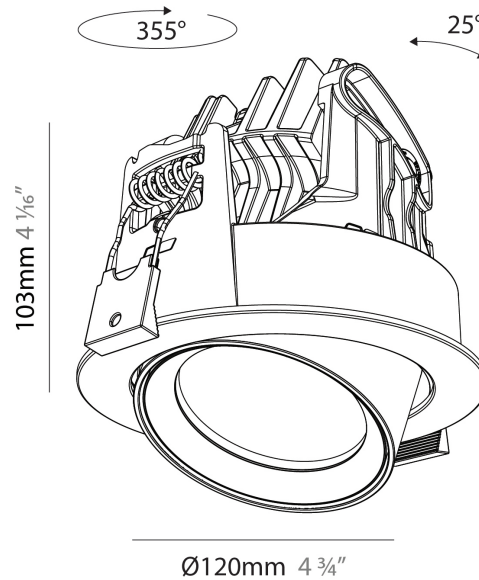

GENERAL

Series: Centriq
Subseries: Centriq Round Adjustable
Brand: Prolicht
Division: Architectural
Mounting Type: Recessed
Mounting Location: Ceiling
Subcategory: Spots

PHYSICAL

Shape: Cylinder
Diameter (mm): 120
Diameter (in): 4 3/4
Height (mm): 105
Height (in): 4 1/8
Min. Recessing Depth (mm): 120
Min. Recessing Depth (in): 4 3/4
Light Distribution: Adjustable / Direct
Weight (kg): 0.651
Diffuser: Lens Pack - No Lens / Opal / Linear Spread Lens / Honeycomb / Spread Lens
Fixture Finish: SSR / BKV / CWI / CRY / HAB / LAG / UFT / ITA / RUA / RUR / MIC / FTG / MYG / TWT / LOD / PUS / FRO / FUP / KIA / POP / BLS / SPG / MEY / GOH / GUM / CHC / COM / ABZ / JAG / OBR / MOS / ROR
Fixture Material: Aluminum
Cut-out Measurements: Dia. 112mm / 4 7/16"

ELECTRICAL

Lamp Type: LED (Zhaga Standard)
Input Wattage (W): 27.4
Total Output Wattage (W): 24.6
Dimming: Dali Dimming
Driver Included: No
Driver Location: Remote
Driver Type: Constant Current - Universal
Driver Class: Class 2
Input Voltage (V): 120 - 277
Constant Current (MA): 700

LED

Color Temperature (°K): 2700-6500 Tunable White
Max. Delivered Lumen (lm): Max 2403
Nominal Lumen (lm): 2827
CRI: >90 CRI
Lamp Life (hrs): 50000

OPTICAL

Reflector°: 24 / 34 / 54
Adjustability: Rotational 350°; Tilt 90°

RATINGS AND CERTIFICATIONS

Certified By: Certified for North American Standards
IP rating: IP20