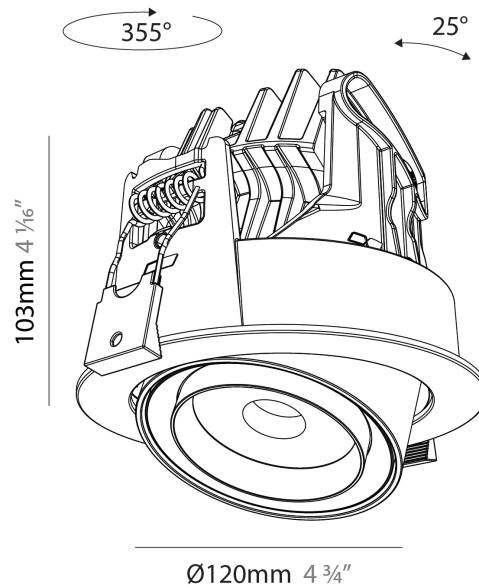

GENERAL

Series: Centriq
Subseries: Centriq Round Flex Adjustable
Brand: Prolicht
Division: Architectural
Mounting Type: Recessed
Mounting Location: Ceiling
Subcategory: Spots

PHYSICAL

Shape: Cylinder
Diameter (mm): 120
Diameter (in): 4 ¾
Height (mm): 105
Height (in): 4 1/8
Min. Recessing Depth (mm): 120
Min. Recessing Depth (in): 4 ¾
Light Distribution: Adjustable / Direct
Weight (kg): 0.666
Fixture Finish: SSR / BKV / CWI / CRY / HAB / LAG / UFT / ITA / RUA / RUR / MIC / FTG / MYG / TWT / LOD / PUS / FRO / FUP / KIA / POP / BLS / SPG / MEY / GOH / GUM / CHC / COM / ABZ / JAG / OBR / MOS / ROR
Fixture Material: Aluminum
Cut-out Measurements: Dia. 112mm / 4 7/16"

ELECTRICAL

Lamp Type: LED (Zhaga Standard)
Input Wattage (W): 20.5
Total Output Wattage (W): 18.1
Dimming: Tri-Mode (Non-Dimming and Phase Dimming (120Vac only) and 0-10V Dimming)
Driver Included: Yes
Driver Location: Recessed Housing
Driver Type: Constant Current - Universal
Driver Class: Class 2
Housing: ENCP 3
Input Voltage (V): 120 - 277
Constant Current (MA): 500

LED

Color Temperature (°K): 2700 / 3000 / 3500 / 4000
Max. Delivered Lumen (lm): 1201 / 1294 / 1346 / 1373
Nominal Lumen (lm): 1668 / 1797 / 1869 / 1907
CRI: >90 CRI
Lamp Life (hrs): 50000

OPTICAL

Beam Angle: 18 - 46
Adjustability: Rotational 350° / Tilt 25°

RATINGS AND CERTIFICATIONS

Certified By: CSA Certified to UL and CSA Standards
IP rating: IP20