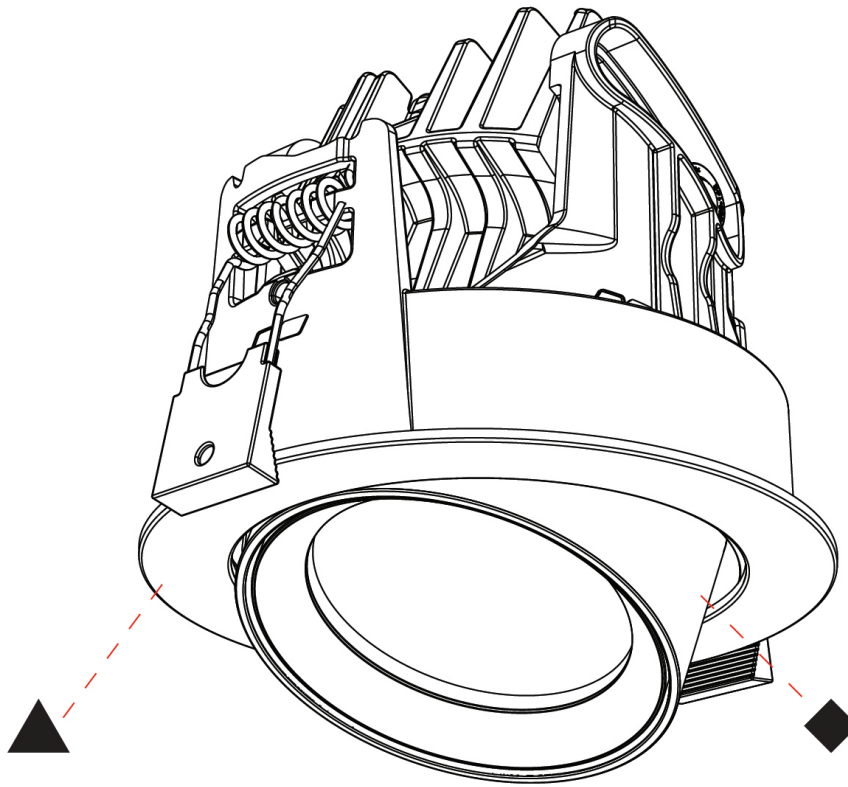

CENTRIQ ROUND ADJUSTABLE RECESSED

A35976-

PROJECT _____

TYPE _____

SPECIFIER _____

QUANTITY _____

DATE _____