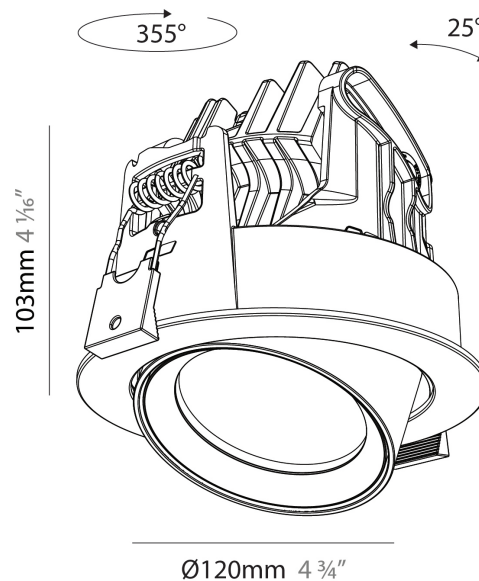

GENERAL

Series: Centriq
Subseries: Centriq Round Adjustable
Brand: Prolicht
Division: Architectural
Mounting Type: Recessed
Mounting Location: Ceiling
Subcategory: Spots

PHYSICAL

Shape: Cylinder
Diameter (mm): 120
Diameter (in): 4 ¾
Height (mm): 105
Height (in): 4 ⅛
Min. Recessing Depth (mm): 120
Min. Recessing Depth (in): 4 ¾
Light Distribution: Adjustable / Direct
Weight (kg): 0.649
Diffuser: Lens Pack - No Lens / Opal / Linear Spread Lens / Honeycomb / Spread Lens
Fixture Finish: SSR / BKV / CWI / CRY / HAB / LAG / UFT / ITA / RUA / RUR / MIC / FTG / MYG / TWT / LOD / PUS / FRO / FUP / KIA / POP / BLS / SPG / MEY / GOH / GUM / CHC / COM / ABZ / JAG / OBR / MOS / ROR
Fixture Material: Aluminum
Cut-out Measurements: Dia. 112mm / 4 7/16"

ELECTRICAL

Lamp Type: LED (Zhaga Standard)
Input Wattage (W): 20.5
Total Output Wattage (W): 18.1
Dimming: Tri-Mode (Non-Dimming and Phase Dimming (120Vac only) and 0-10V Dimming)
Driver Included: Yes
Driver Location: Recessed Housing
Driver Type: Constant Current - Universal
Driver Class: Class 2
Input Voltage (V): 120 - 277
Constant Current (MA): 500

LED

Color Temperature (*K): 2700 / 3000 / 3500 / 4000
Max. Delivered Lumen (lm): 1432 / 1542 / 1432 / 1636
Nominal Lumen (lm): 1668 / 1797 / 1868 / 1907
CRI: >90 CRI
Lamp Life (hrs): 50000

OPTICAL

Reflector°: 10
Adjustability: Rotational 350°; Tilt 90°

RATINGS AND CERTIFICATIONS

Certified By: Certified for North American Standards
IP rating: IP20