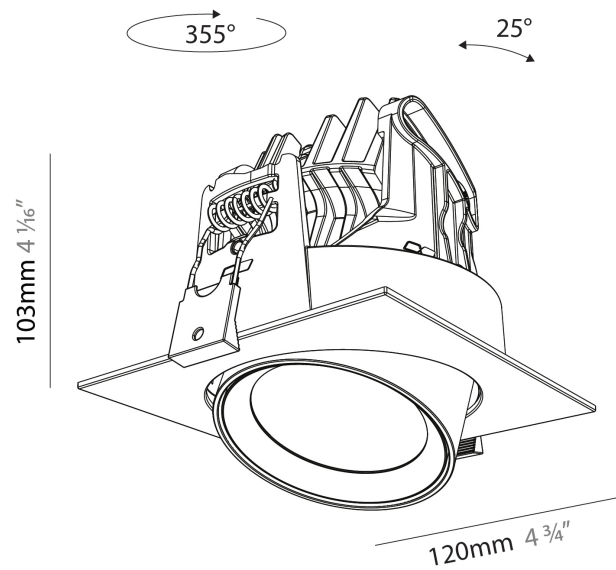

PHYSICAL

Shape: Cylinder
Diameter (mm): 120
Diameter (in): 4 3/4
Length (mm): 120
Length (in): 4 3/4
Height (mm): 105
Height (in): 4 1/8
Min. Recessing Depth (mm): 120
Min. Recessing Depth (in): 4 3/4
Light Distribution: Adjustable / Direct
Weight (kg): 0.665
Diffuser: Lens Pack - No Lens / Opal / Linear Spread Lens / Honeycomb / Spread Lens
Fixture Finish: SSR / BKV / CWI / CRY / HAB / LAG / UFT / ITA / RUA / RUR / MIC / FTG / MYG / TWT / LOD / PUS / FRO / FUP / KIA / POP / BLS / SPG / MEY / GOH / GUM / CHC / COM / ABZ / JAG / OBR / MOS / ROR
Fixture Material: Aluminum
Cut-out Measurements: Dia. 112mm / 4 7/16"

ELECTRICAL

Lamp Type: LED (Zhaga Standard)
Input Wattage (W): 20.5
Total Output Wattage (W): 18.1
Dimming: Tri-Mode (Non-Dimming and Phase Dimming (120Vac only) and 0-10V Dimming)
Driver Included: Yes
Driver Location: Recessed Housing
Driver Type: Constant Current - Universal
Driver Class: Class 2
Input Voltage (V): 120 - 277
Constant Current (MA): 500

LED

Color Temperature (°K): 2700 / 3000 / 3500 / 4000
Max. Delivered Lumen (lm): 1432 / 1542 / 1432 / 1636
Nominal Lumen (lm): 1668 / 1797 / 1668 / 1907
CRI: >90 CRI
Lamp Life (hrs): 50000

OPTICAL

Reflector°: 10
Adjustability: Rotational 350° / Tilt 25°

RATINGS AND CERTIFICATIONS

Certified By: CSA Certified to UL and CSA Standards
IP rating: IP20