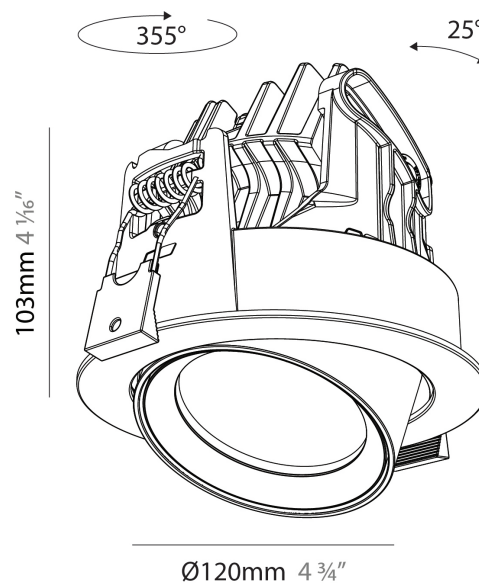

GENERAL

Series: Centriq
Subseries: Centriq Round Adjustable
Brand: Prolicht
Division: Architectural
Mounting Type: Recessed
Mounting Location: Ceiling
Subcategory: Spots

PHYSICAL

Shape: Cylinder
Diameter (mm): 120
Diameter (in): 4 ¾
Height (mm): 105
Height (in): 4 1/8
Min. Recessing Depth (mm): 120
Min. Recessing Depth (in): 4 ¾
Light Distribution: Adjustable / Direct
Weight (kg): 0.649
Diffuser: Lens Pack - No Lens / Opal / Linear Spread Lens / Honeycomb / Spread Lens
Fixture Finish: SSR / BKV / CWI / CRY / HAB / LAG / UFT / ITA / RUA / RUR / MIC / FTG / MYG / TWT / LOD / PUS / FRO / FUP / KIA / POP / BLS / SPG / MEY / GOH / GUM / CHC / COM / ABZ / JAG / OBR / MOS / ROR
Fixture Material: Aluminum
Cut-out Measurements: Dia. 112mm / 4 7/16"

ELECTRICAL

Lamp Type: LED (Zhaga Standard)
Input Wattage (W): 20.5
Total Output Wattage (W): 18.1
Dimming: Tri-Mode (Non-Dimming and Phase Dimming (120Vac only) and 0-10V Dimming)
Driver Included: Yes
Driver Location: Recessed Housing
Driver Type: Constant Current - Universal
Driver Class: Class 2
Input Voltage (V): 120 - 277
Constant Current (MA): 500

LED

Color Temperature (*K): 2700 / 3000 / 3500 / 4000
Max. Delivered Lumen (lm): 1432 / 1542 / 1432 / 1636
Nominal Lumen (lm): 1668 / 1797 / 1868 / 1907
CRI: >90 CRI
Lamp Life (hrs): 50000

OPTICAL

Reflector°: 10
Adjustability: Rotational 350°; Tilt 90°

RATINGS AND CERTIFICATIONS

Certified By: Certified for North American Standards
IP rating: IP20