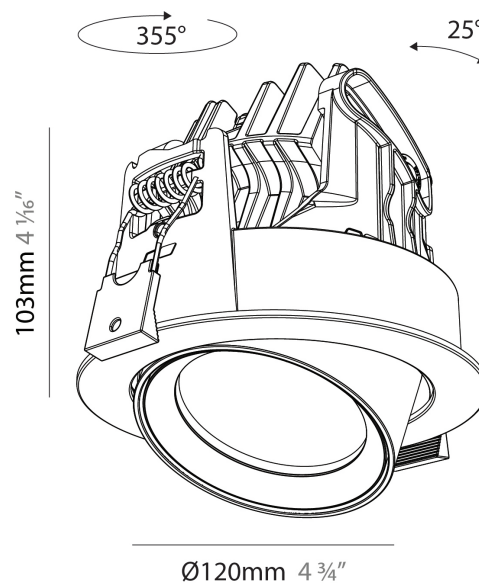

GENERAL

Series: Centriq
Subseries: Centriq Round Adjustable
Brand: Prolicht
Division: Architectural
Mounting Type: Recessed
Mounting Location: Ceiling
Subcategory: Spots

PHYSICAL

Shape: Cylinder
Diameter (mm): 120
Diameter (in): 4 3/4
Height (mm): 105
Height (in): 4 1/8
Min. Recessing Depth (mm): 120
Min. Recessing Depth (in): 4 3/4
Light Distribution: Adjustable / Direct
Weight (kg): 0.651
Diffuser: Lens Pack - No Lens / Opal / Linear Spread Lens / Honeycomb / Spread Lens
Fixture Finish: SSR / BKV / CWI / CRY / HAB / UFT / ITA / RUA / FTG / MYG / LOD / PUS / FRO / FUP / KIA / POP / BLS / SPG / MEY / GOH / GUM / CHC / COM / ABZ / JAG / OBR / MOS / ROR
Fixture Material: Aluminum
Cut-out Measurements: Dia. 112mm / 4 7/16"

ELECTRICAL

Lamp Type: LED (Zhaga Standard)
Input Wattage (W): 34
Total Output Wattage (W): 30.9
Dimming: Tri-Mode (Non-Dimming and Phase Dimming (120Vac only) and 0-10V Dimming)
Driver Included: Yes
Driver Location: Recessed Housing
Driver Type: Constant Current - Universal
Driver Class: Class 2
Input Voltage (V): 120 - 277
Constant Current (MA): 900

LED

Color Temperature (*K): 2700 / 3000 / 3500 / 4000
Max. Delivered Lumen (lm): 3148 / 3355 / 3406 / 3524
Nominal Lumen (lm): 3921 / 4177 / 4242 / 4389
CRI: >90 CRI
Lamp Life (hrs): 50000

OPTICAL

Reflector°: 24 / 36 / 54
Adjustability: Rotational 350° / Tilt 25°

RATINGS AND CERTIFICATIONS

Certified By: Certified for North American Standards
IP rating: IP20