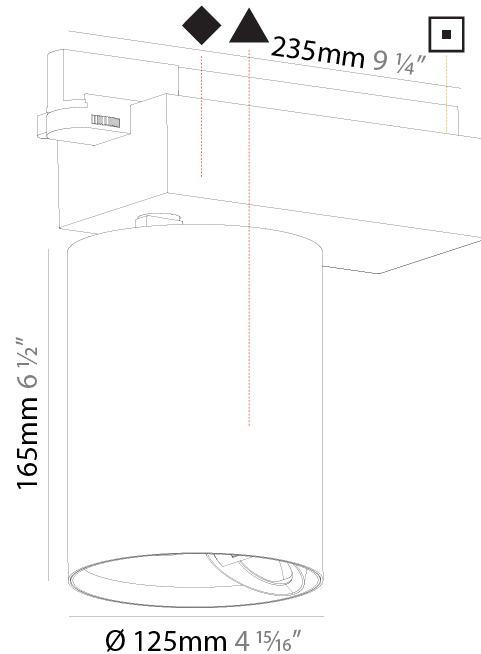

GENERAL

Series: Centriq
Subseries: Centriq Wallwash
Brand: Prolicht
Division: Architectural
Mounting Type: Track
Mounting Location: Ceiling
Subcategory: Spots

PHYSICAL

Shape: Cylinder
Diameter (mm): 125
Diameter (in): 4 ¹⁵/₁₆
Length (mm): 235
Length (in): 9 ¹/₄
Height (mm): 165
Height (in): 6 ¹/₂
Light Distribution: Adjustable / Asymmetric
Fixture Finish: SSR / BKV / CWI / CRY / HAB / LAG / UFT / ITA / RUA / RUR / MIC / FTG / MYG / TWT / LOD / PUS / FRO / FUP / KIA / POP / BLS / SPG / MEY / GOH / GUM / CHC / COM / ABZ / JAG / OBR / MOS / ROR
Fixture Material: Aluminum

ELECTRICAL

Lamp Type: LED (Zhaga Standard)
Input Wattage (W): 37.1
Total Output Wattage (W): 34
Dimming: Tri-Mode (Non-Dimming and Phase Dimming (120Vac only) and 0-10V Dimming)
Driver Included: Yes
Driver Location: Integrated
Driver Type: Constant Current - Universal
Driver Class: Class 2
Input Voltage (V): 120 - 277
Constant Current (MA): 1050

LED

Number of LEDs: 1
Color Temperature (°K): 2700 / 3000 / 3500 / 4000
Max. Delivered Lumen (lm): 2840 / 2950 / 3048 / 3110
CRI: >90 CRI
Efficiency (%): 85
Lamp Life (hrs): 50000

OPTICAL

Reflector: Multi-faceted
Adjustability: Rotational 340°; Tilt 90°

RATINGS AND CERTIFICATIONS

Certified By: Certified for North American Standards
IP rating: IP20