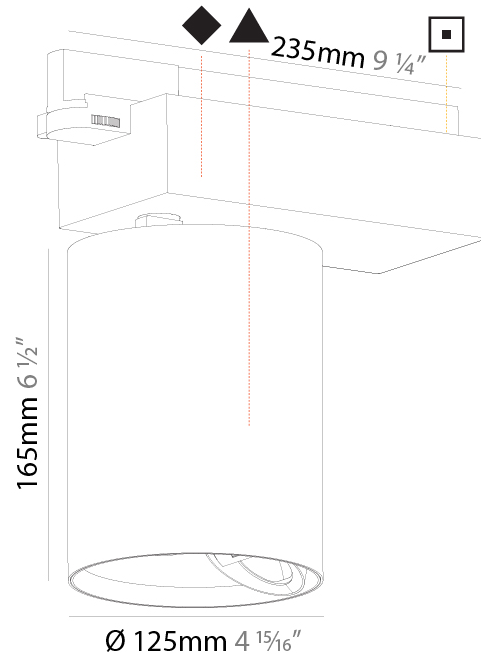

GENERAL

Series: Centriq
Subseries: Centriq Wallwash
Brand: Prolicht
Division: Architectural
Mounting Type: Track
Mounting Location: Ceiling
Subcategory: Spots

PHYSICAL

Shape: Cylinder
Diameter (mm): 125
Diameter (in): 4 15/16
Length (mm): 235
Length (in): 9 1/4
Height (mm): 165
Height (in): 6 1/2
Light Distribution: Adjustable / Asymmetric
Fixture Finish: SSR / BKV / CWI / CRY / HAB / UFT / ITA / RUA / FTG / MYG / LOD / PUS / FRO / FUP / KIA / POP / BLS / SPG / MEY / GOH / GUM / CHC / COM / ABZ / JAG / OBR / MOS / ROR
Fixture Material: Aluminum

ELECTRICAL

Lamp Type: LED (Zhaga Standard)
Input Wattage (W): 37.1
Total Output Wattage (W): 34
Dimming: Tri-Mode (Non-Dimming and Phase Dimming (120Vac only) and 0-10V Dimming)
Driver Included: Yes
Driver Location: Integrated
Driver Type: Constant Current - Universal
Driver Class: Class 2
Input Voltage (V): 120 - 277
Constant Current (MA): 1050

LED

Number of LEDs: 1
Color Temperature (°K): 2700 / 3000 / 3500 / 4000
Max. Delivered Lumen (lm): 2840 / 2950 / 3048 / 3110
CRI: >90 CRI
Efficiency (%): 85
Lamp Life (hrs): 50000

OPTICAL

Reflector: Multi-faceted
Adjustability: Rotational 340°; Tilt 90°

RATINGS AND CERTIFICATIONS

Certified By: Certified for North American Standards
IP rating: IP20