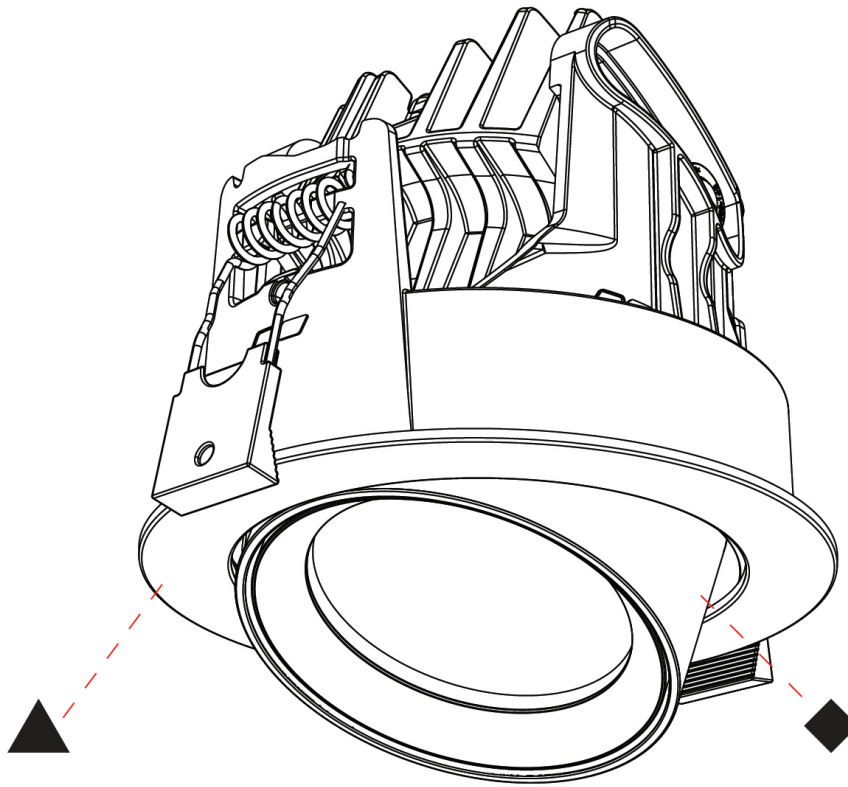

CENTRIQ ROUND ADJUSTABLE RECESSED

A35975-

PROJECT	_____
TYPE	_____
SPECIFIER	_____
QUANTITY	_____
DATE	_____

A