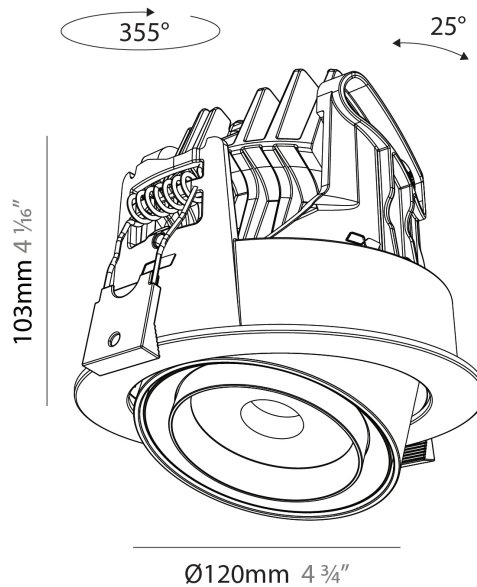

GENERAL

Series: Centriq
Subseries: Centriq Round Flex Adjustable
Brand: Prolicht
Division: Architectural
Mounting Type: Recessed
Mounting Location: Ceiling
Subcategory: Spots

PHYSICAL

Shape: Cylinder
Diameter (mm): 120
Diameter (in): 4 ¾
Height (mm): 105
Height (in): 4 ⅛
Min. Recessing Depth (mm): 120
Min. Recessing Depth (in): 4 ¾
Light Distribution: Adjustable / Direct
Weight (kg): 0.666
Fixture Finish: SSR / BKV / CWI / CRY / HAB / UFT / ITA / RUA / FTG / MYG / LOD / PUS / FRO / FUP / KIA / POP / BLS / SPG / MEY / GOH / GUM / CHC / COM / ABZ / JAG / OBR / MOS / ROR
Fixture Material: Aluminum
Cut-out Measurements: Dia. 112mm / 4 7/16"

ELECTRICAL

Lamp Type: LED (Zhaga Standard)
Input Wattage (W): 20.5
Total Output Wattage (W): 18.1
Dimming: Tri-Mode (Non-Dimming and Phase Dimming (120Vac only) and 0-10V Dimming)
Driver Included: Yes
Driver Location: Recessed Housing
Driver Type: Constant Current - Universal
Driver Class: Class 2
Housing: ENCP 3
Input Voltage (V): 120 - 277
Constant Current (MA): 500

LED

Color Temperature (°K): 2700 / 3000 / 3500 / 4000
Max. Delivered Lumen (lm): 1201 / 1294 / 1346 / 1373
Nominal Lumen (lm): 1668 / 1797 / 1869 / 1907
CRI: >90 CRI
Lamp Life (hrs): 50000

OPTICAL

Beam Angle: 18 - 46
Adjustability: Rotational 350° / Tilt 25°

RATINGS AND CERTIFICATIONS

Certified By: CSA Certified to UL and CSA Standards
IP rating: IP20