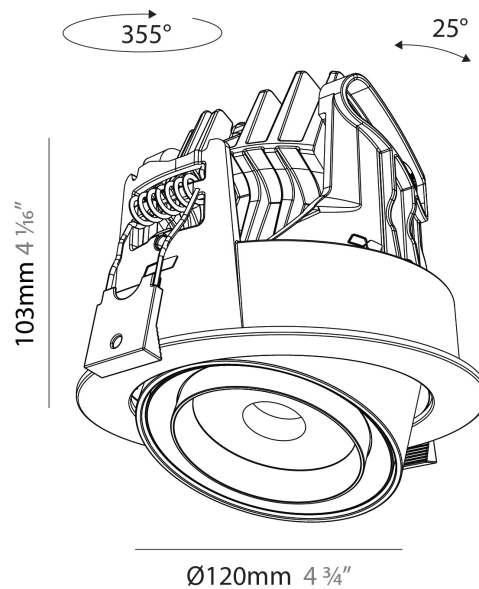

GENERAL

Series: Centriq
Subseries: Centriq Round Flex Adjustable
Brand: Prolicht
Division: Architectural
Mounting Type: Recessed
Mounting Location: Ceiling
Subcategory: Spots

PHYSICAL

Shape: Cylinder
Diameter (mm): 120
Diameter (in): 4 ¾
Height (mm): 105
Height (in): 4 ¼
Min. Recessing Depth (mm): 120
Min. Recessing Depth (in): 4 ¾
Light Distribution: Adjustable / Direct
Weight (kg): 0.666
Fixture Finish: SSR / BKV / CWI / CRY / HAB / UFT / ITA / RUA / FTG / MYG / LOD / PUS / FRO / FUP / KIA / POP / BLS / SPG / MEY / GOH / GUM / CHC / COM / ABZ / JAG / OBR / MOS / ROR
Fixture Material: Aluminum
Cut-out Measurements: Dia. 112mm / 4 7/16"

ELECTRICAL

Lamp Type: LED (Zhaga Standard)
Input Wattage (W): 8.2
Total Output Wattage (W): 7.3
Dimming: Dali Dimming
Driver Included: No
Driver Location: Remote
Driver Type: Constant Current - Universal
Driver Class: Class 2
Input Voltage (V): 120 - 277
Constant Current (MA): 200

LED

Color Temperature (°K): 2700-6500 Tunable White
Max. Delivered Lumen (lm): 391 - 451
Nominal Lumen (lm): 576 - 664
CRI: >90 CRI
Lamp Life (hrs): 50000

OPTICAL

Beam Angle: 14 - 46
Adjustability: Rotational 350° / Tilt 25°

RATINGS AND CERTIFICATIONS

Certified By: CSA Certified to UL and CSA Standards
IP rating: IP20