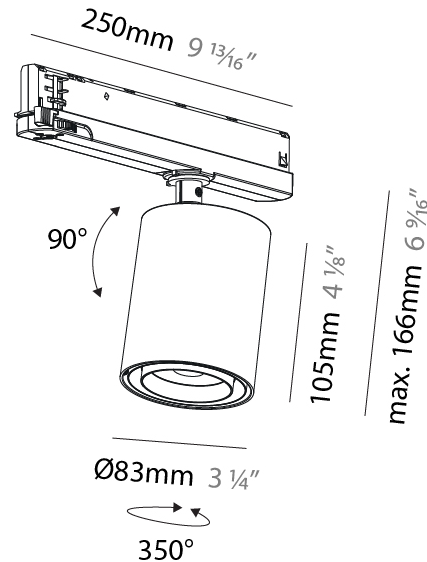

GENERAL

Series: Centriq
Subseries: Centriq In Flex
Brand: Prolicht
Division: Architectural
Mounting Type: Track
Subcategory: Spots

PHYSICAL

Shape: Cylinder
Diameter (mm): 83
Diameter (in): 3 1/4
Length (mm): 250
Length (in): 9 13/16
Height (mm): 166
Height (in): 6 9/16

Light Distribution: Adjustable / Direct

Fixture Finish: SSR / BKV / CWI / CRY / HAB / UFT / ITA / RUA / FTG / MYG / LOD / PUS / FRO / FUP / KIA / POP / BLS / SPG / MEY / GOH / GUM / CHC / COM / ABZ / JAG / OBR / MOS / ROR

Holder Finish: WHI / BLK

Accent Finish: SSR / BKV / CWI / CRY / HAB / LAG / UFT / ITA / RUA / RUR / MIC / FTG / MYG / TWT / LOD / PUS / FRO / FUP / KIA / POP / BLS / SPG / MEY / GOH / GUM / CHC / COM / ABZ / JAG

Fixture Material: Aluminum

ELECTRICAL

Lamp Type: LED (Zhaga Standard)
Input Wattage (W): 20
Total Output Wattage (W): 18.1
Dimming: Non-Dimmable / 0-10V Dimming
Driver Included: Yes
Driver Location: Integrated
Driver Type: Constant Current - 120Vac
Driver Class: Class 2
Input Voltage (V): 120

LED

Number of LEDs: 1
Color Temperature (°K): 2700 / 3000 / 3500 / 4000
Max. Delivered Lumen (lm): 1207 / 1300 / 1376 / 1380
Nominal Lumen (lm): 1672 / 1800 / 1905 / 1910
CRI: >90 CRI
Lamp Life (hrs): 50000

OPTICAL

Reflector°: Adjustable 14 - 44
Adjustability: Rotational 360°; Tilt 90° (±45°)

RATINGS AND CERTIFICATIONS

Certified By: Certified for North American Standards
IP rating: IP20