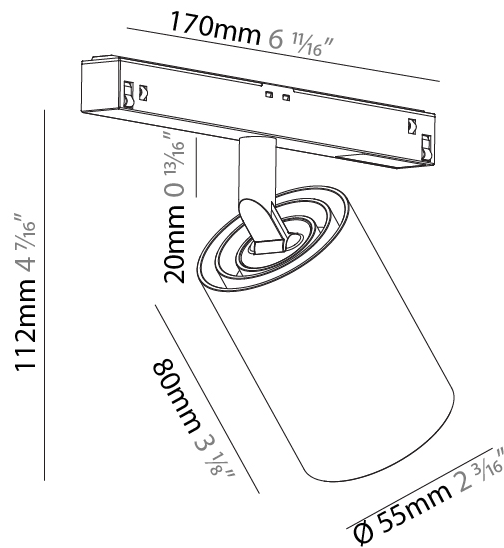

1. To build a product code in our configurator select the specify button on the base model # product page
2. To build a manual product code on this datasheet choose from the options listed below in blue font and add the suffix to the base model #

GENERAL

Series: Centriq
Subseries: Centriq for Clicktrack
Brand: Prolicht
Division: Architectural
Mounting Type: Track
Mounting Location: Ceiling
Subcategory: Spots

PHYSICAL

Shape: Cylinder
Diameter (mm): 55
Diameter (in): 2 ³/₁₆
Length (mm): 170
Length (in): 6 ¹/₁₆
Height (mm): 112
Height (in): 4 ⁷/₁₆
Light Distribution: Adjustable / Direct
Fixture Finish: SSR / BKV / CWI / CRY / HAB / UFT / ITA / RUA / FTG / MYG / LOD / PUS / FRO / FUP / KIA / POP / BLS / SPG / MEY / GOH / GUM / CHC / COM / ABZ / JAG / OBR / MOS / ROR
Fixture Material: Aluminum

ELECTRICAL

Lamp Type: LED (Zhaga Standard)
Input Wattage (W): 12
Total Output Wattage (W): 10.9
Dimming: Non-Dimmable
Driver Included: No
Driver Location: Remote
Driver Type: Constant Voltage - Universal
Driver Class: Class 2
Input Voltage (V): 48
Constant Current (MA): 580
Upon Request: 0-10Vdc dimming / DALI dimming

LED

Number of LEDs: 1
Color Temperature (°K): 2700 / 3000 / 4000
Max. Delivered Lumen (lm): 750 / 780 / 840
CRI: >90 CRI

OPTICAL

Reflector°: 17 / 33 / 46
Optic°: 15 / 25 / 35
Adjustability: Rotational 360°; Tilt 90° (±45°)

RATINGS AND CERTIFICATIONS

Certified By: Certified for North American Standards
IP rating: IP20