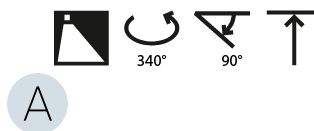

GENERAL

Series: Centriq
Subseries: Centriq Wallwash
Brand: Prolicht
Division: Architectural
Mounting Type: Track
Mounting Location: Ceiling
Subcategory: Spots

PHYSICAL

Shape: Cylinder
Diameter (mm): 125
Diameter (in): 4 15/16
Length (mm): 235
Length (in): 9 1/4
Height (mm): 165
Height (in): 6 1/2
Light Distribution: Adjustable / Asymmetric
Fixture Finish: SSR / BKV / CWI / CRY / HAB / UFT / ITA / RUA / FTG / MYG / LOD / PUS / FRO / FUP / KIA / POP / BLS / SPG / MEY / GOH / GUM / CHC / COM / ABZ / JAG / OBR / MOS / ROR
Fixture Material: Aluminum

ELECTRICAL

Lamp Type: LED (Zhaga Standard)
Input Wattage (W): 37.1
Total Output Wattage (W): 34
Dimming: Tri-Mode (Non-Dimming and Phase Dimming (120Vac only) and 0-10V Dimming)
Driver Included: Yes
Driver Location: Integrated
Driver Type: Constant Current - Universal
Driver Class: Class 2
Input Voltage (V): 120 - 277
Constant Current (MA): 1050

LED

Number of LEDs: 1
Color Temperature (°K): 2700 / 3000 / 3500 / 4000
Max. Delivered Lumen (lm): 2840 / 2950 / 3048 / 3110
CRI: >90 CRI
Efficiency (%): 85
Lamp Life (hrs): 50000

OPTICAL

Reflector: Multi-faceted
Adjustability: Rotational 340°; Tilt 90°

RATINGS AND CERTIFICATIONS

Certified By: Certified for North American Standards
IP rating: IP20