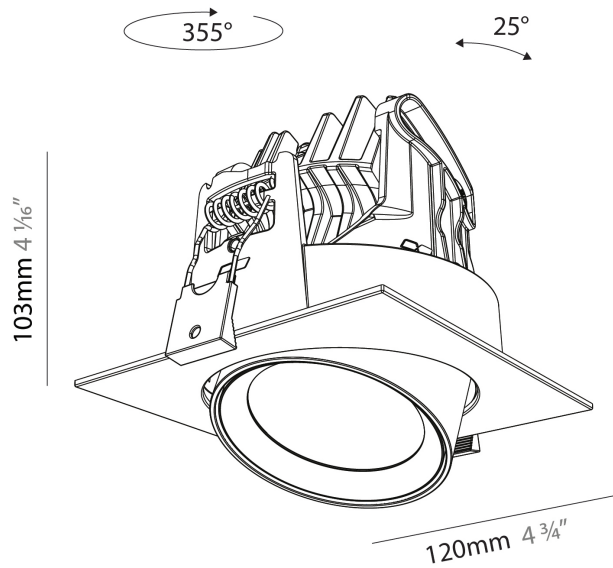

PHYSICAL

Shape: Cylinder
Diameter (mm): 120
Diameter (in): 4 ¾
Length (mm): 120
Length (in): 4 ¾
Height (mm): 105
Height (in): 4 ⅙
Min. Recessing Depth (mm): 120
Min. Recessing Depth (in): 4 ¾
Light Distribution: Adjustable / Direct
Weight (kg): 0.665
Diffuser: Lens Pack - No Lens / Opal / Linear Spread Lens / Honeycomb / Spread Lens
Fixture Finish: SSR / BKV / CWI / CRY / HAB / UFT / ITA / RUA / FTG / MYG / LOD / PUS / FRO / FUP / KIA / POP / BLS / SPG / MEY / GOH / GUM / CHC / COM / ABZ / JAG / OBR / MOS / ROR
Fixture Material: Aluminum
Cut-out Measurements: Dia. 112mm / 4 7/16"

ELECTRICAL

Lamp Type: LED (Zhaga Standard)
Input Wattage (W): 27.3
Total Output Wattage (W): 24.5
Dimming: Tri-Mode (Non-Dimming and Phase Dimming (120Vac only) and 0-10V Dimming)
Driver Included: Yes
Driver Location: Recessed Housing
Driver Type: Constant Current - Universal
Driver Class: Class 2
Input Voltage (V): 120 - 277
Constant Current (MA): 700

LED

Color Temperature (°K): 2700 / 3000 / 3500 / 4000
Max. Delivered Lumen (lm): 2434 / 2534 / 2643 / 2768
Nominal Lumen (lm): 2788 / 2903 / 3027 / 3170
CRI: >90 CRI
Lamp Life (hrs): 50000

OPTICAL

Reflector: 20 / 32 / 54
Adjustability: Rotational 350° / Tilt 25°

RATINGS AND CERTIFICATIONS

Certified By: CSA Certified to UL and CSA Standards
IP rating: IP20