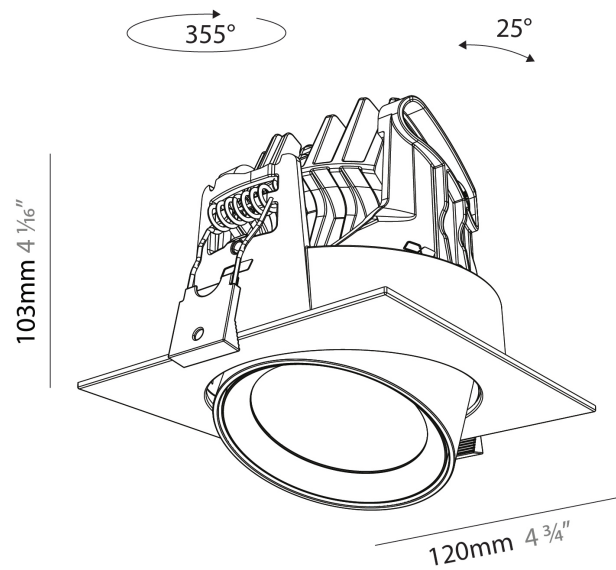

GENERAL

Series: Centriq
Subseries: Centriq Square Adjustable
Brand: Prolicht
Division: Architectural
Mounting Type: Recessed
Mounting Location: Ceiling
Subcategory: Spots

PHYSICAL

Shape: Cylinder
Diameter (mm): 120
Diameter (in): 4 3/4
Length (mm): 120
Length (in): 4 3/4
Height (mm): 105
Height (in): 4 1/8
Min. Recessing Depth (mm): 120
Min. Recessing Depth (in): 4 3/4
Light Distribution: Adjustable / Direct
Weight (kg): 0.665
Diffuser: Lens Pack - No Lens / Opal / Linear Spread Lens / Honeycomb / Spread Lens
Fixture Finish: SSR / BKV / CWI / CRY / HAB / UFT / ITA / RUA / FTG / MYG / LOD / PUS / FRO / FUP / KIA / POP / BLS / SPG / MEY / GOH / GUM / CHC / COM / ABZ / JAG / OBR / MOS / ROR
Fixture Material: Aluminum
Cut-out Measurements: Dia. 112mm / 4 7/16"

ELECTRICAL

Lamp Type: LED (Zhaga Standard)
Input Wattage (W): 27.4
Total Output Wattage (W): 24.6
Dimming: Dali Dimming
Driver Included: No
Driver Location: Remote
Driver Type: Constant Current - Universal
Driver Class: Class 2
Input Voltage (V): 120 - 277
Constant Current (MA): 700

LED

Color Temperature (°K): 2700-6500 Tunable White
Max. Delivered Lumen (lm): 2058 - 2329
Nominal Lumen (lm): 2497 - 2827
CRI: >90 CRI
Lamp Life (hrs): 50000

OPTICAL

Reflector°: 24 / 34 / 54
Adjustability: Rotational 350° / Tilt 25°

RATINGS AND CERTIFICATIONS

Certified By: CSA Certified to UL and CSA Standards
IP rating: IP20