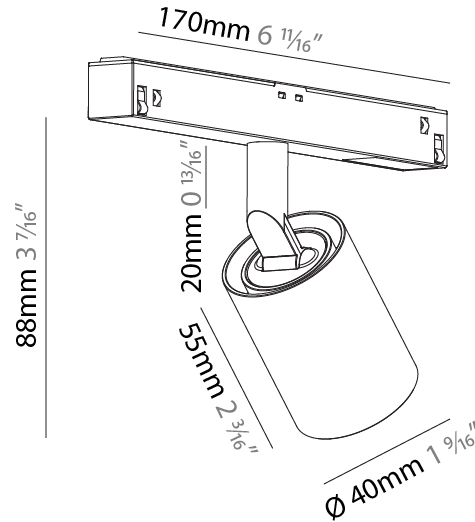

1. To build a product code in our configurator select the specify button on the base model # product page
2. To build a manual product code on this datasheet choose from the options listed below in blue font and add the suffix to the base model #

GENERAL

Series: Centriq
Subseries: Centriq for Clicktrack
Brand: Prolicht
Division: Architectural
Mounting Type: Track
Mounting Location: Ceiling
Subcategory: Spots

PHYSICAL

Shape: Cylinder
Diameter (mm): 40
Diameter (in): 1 9/16
Length (mm): 170
Length (in): 6 1/16
Height (mm): 88
Height (in): 3 7/16
Light Distribution: Adjustable / Direct
Fixture Finish: SSR / BKV / CWI / CRY / HAB / UFT / ITA / RUA / FTG / MYG / LOD / PUS / FRO / FUP / KIA / POP / BLS / SPG / MEY / GOH / GUM / CHC / COM / ABZ / JAG / OBR / MOS / ROR
Fixture Material: Aluminum

ELECTRICAL

Lamp Type: LED (Zhaga Standard)
Input Wattage (W): 6
Total Output Wattage (W): 5.4
Dimming: Non-Dimmable
Driver Included: No
Driver Location: Remote
Driver Type: Constant Voltage - Universal
Driver Class: Class 2
Input Voltage (V): 48
Constant Current (MA): 490
Upon Request: 0-10Vdc dimming / DALI dimming

LED

Number of LEDs: 1
Color Temperature (°K): 2700 / 3000 / 4000
Max. Delivered Lumen (lm): 360 / 390 / 420
CRI: >90 CRI

OPTICAL

Reflector°: 10
Adjustability: Rotational 360°; Tilt 90° (±45°)

RATINGS AND CERTIFICATIONS

Certified By: Certified for North American Standards
IP rating: IP20