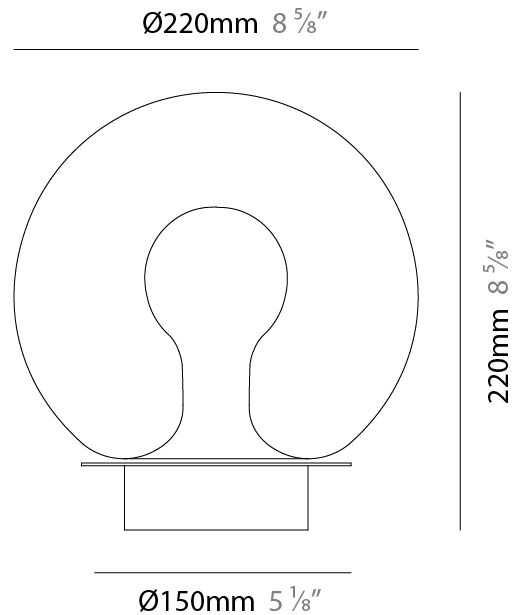

CHERRY PORTABLE

D144044-

base number   Color   Finish   Finish
Temperature   Options   Options

1. To build a product code in our configurator select the specify button on the base model # product page
2. To build a manual product code on this datasheet choose from the options listed below in blue font and add the suffix to the base model #

GENERAL

Series: Cherry
Partner: Cangini & Tucci
Division: Design
Installation: Portable
Product Type: Table
Mounting Location: Table

PHYSICAL

Shape: Sphere
Diameter (mm): 220
Diameter (in): 8 ¹¹/₁₆
Height (mm): 220
Height (in): 8 ¹¹/₁₆
Weight (kg): 0.95
Diffuser: Glass - Opal,
Fixture Finish: TRA / AMN / GNN / SKN / SMN / TON / BZN / BLN / TGN / SWH
Holder Finish: CHR / SGD / SBK
Fixture Material: Glass / Metal
Primary Material: Glass - Borosilicate

ELECTRICAL

Lamp Type: LED
Input Wattage (W): 6
Dimming: Tri-Mode (Non-Dimming and Phase Dimming (120Vac only) and 0-10V Dimming)
Driver Included: Yes
Driver Location: Integrated
Driver Type: Constant Current - Universal
Driver Class: Class 2
Input Voltage (V): 120
Constant Current (MA): 500mA

LED

Color Temperature (°K): 2700 / 3000
Max. Delivered Lumen (lm): 866
Nominal Lumen (lm): 886
CRI: >90 CRI
Lamp Life (hrs): 50000

OPTICAL

RATINGS AND CERTIFICATIONS

Certified By: Certified for North American Standards
IP rating: IP20

PROJECT
TYPE
SPECIFIER
QUANTITY
DATE