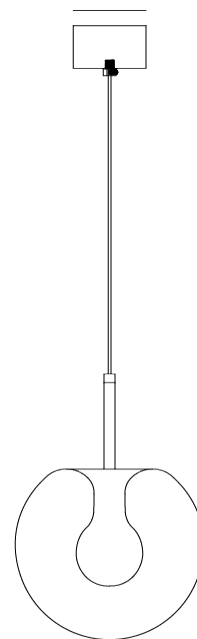

CHERRY MONOPOINT SUSPENSION

D141298-

base number Color Finish Finish
 Temperature Options Options

- To build a product code in our configurator select the specify button on the base model # product page
- To build a manual product code on this datasheet choose from the options listed below in blue font and add the suffix to the base model #

GENERAL

Series: Cherry
 Subseries: Cherry Monopoint
 Partner: Cangini & Tucci
 Division: Design
 Installation: Suspension
 Product Type: Pendant
 Mounting Location: Ceiling

PHYSICAL

Shape: Sphere
 Diameter (mm): 220
 Diameter (in): 8 ¹¹/₁₆
 Height (mm): 220
 Height (in): 8 ¹¹/₁₆
 Max. Overall Height (mm): 2220
 Max. Overall Height (in): 87 ³/₈
 Weight (kg): 1.20
 Diffuser: Glass - Opal,
 Fixture Finish: TRA / AMN / GNN / SKN / SMN / TON / BZN / BLN / TGN / SWH
 Holder Finish: CHR / SGD / SBK
 Fixture Material: Glass / Metal
 Primary Material: Glass - Borosilicate
 Cable Details: 2000mm / 78 3/4" - Transparent Cable

Ø90mm 3 1/2"

Ø220mm 8 5/8"

CHERRY MONOPOINT SUSPENSION

D141298-

PROJECT	_____
TYPE	_____
SPECIFIER	_____
QUANTITY	_____
DATE	_____

D

CHERRY PORTABLE

D144044-

GENERAL

Series: Cherry
 Partner: Cangini & Tucci
 Division: Design
 Installation: Portable
 Product Type: Table
 Mounting Location: Table

PHYSICAL

Shape: Sphere
 Diameter (mm): 220
 Diameter (in): 8 ¹¹/₁₆
 Height (mm): 220
 Height (in): 8 ¹¹/₁₆
 Weight (kg): 0.95
 Diffuser: Glass - Opal,
 Fixture Finish: TRA / AMN / GNN / SKN / SMN / TON / BZN / BLN / TGN / SWH
 Holder Finish: CHR / SGD / SBK
 Fixture Material: Glass / Metal
 Primary Material: Glass - Borosilicate