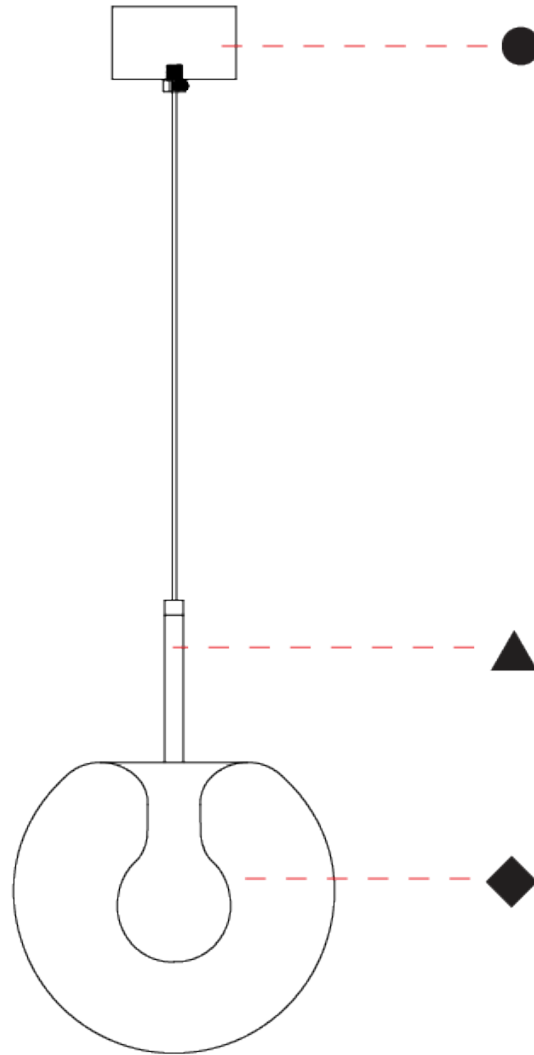

GENERAL

Series: Cherry
 Subseries: Cherry Monopoint
 Partner: Cangini & Tucci
 Division: Design
 Installation: Suspension
 Product Type: Pendant
 Mounting Location: Ceiling

PHYSICAL

Shape: Sphere
 Diameter (mm): 220
 Diameter (in): 8 ¹¹/₁₆
 Height (mm): 220
 Height (in): 8 ¹¹/₁₆
 Max. Overall Height (mm): 2220
 Max. Overall Height (in): 87 ³/₈
 Weight (kg): 1.20
 Diffuser: Glass - Opal,
 Fixture Finish: TRA / AMN / GNN / SKN / SMN / TON / BZN / BLN / TGN / SWH
 Holder Finish: CHR / SGD / SBK
 Fixture Material: Glass / Metal
 Primary Material: Glass - Borosilicate
 Cable Details: 2000mm / 78 3/4" - Transparent Cable

Ø90mm 3 1/2"

Ø220mm 8 5/8"

CHERRY MONOPOINT SUSPENSION

D141298-

PROJECT	_____
TYPE	_____
SPECIFIER	_____
QUANTITY	_____
DATE	_____

D

CHERRY PORTABLE

D144044-

GENERAL

Series: Cherry
 Partner: Cangini & Tucci
 Division: Design
 Installation: Portable
 Product Type: Table
 Mounting Location: Table

PHYSICAL

Shape: Sphere
 Diameter (mm): 220
 Diameter (in): 8 ¹¹/₁₆
 Height (mm): 220
 Height (in): 8 ¹¹/₁₆
 Weight (kg): 0.95
 Diffuser: Glass - Opal,
 Fixture Finish: TRA / AMN / GNN / SKN / SMN / TON / BZN / BLN / TGN / SWH
 Holder Finish: CHR / SGD / SBK
 Fixture Material: Glass / Metal
 Primary Material: Glass - Borosilicate