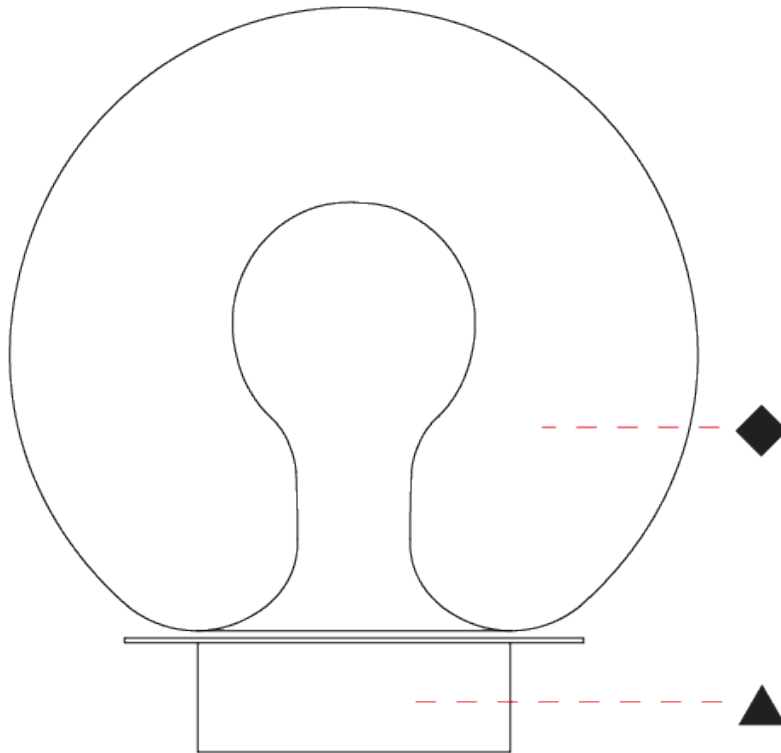

CHERRY PORTABLE

D144044-

PROJECT	_____
TYPE	_____
SPECIFIER	_____
QUANTITY	_____
DATE	_____

D