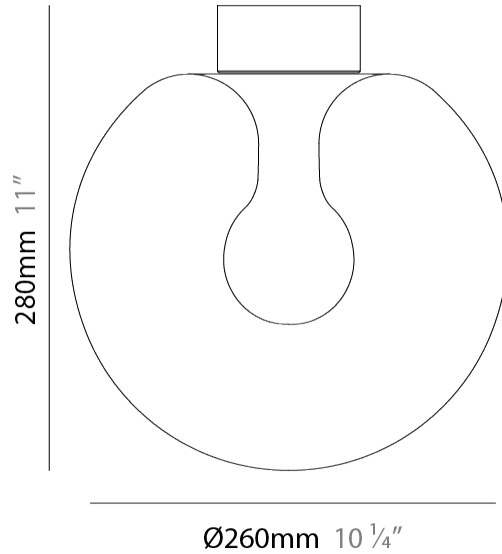

PROJECT	_____
TYPE	_____
SPECIFIER	_____
QUANTITY	_____
DATE	_____

CHERRY SURFACE

D142022-

base number   Color   Finish   Finish
Temperature   Options   Options

1. To build a product code in our configurator select the specify button on the base model # product page
2. To build a manual product code on this datasheet choose from the options listed below in blue font and add the suffix to the base model #

GENERAL

Series: Cherry
Partner: Cangini & Tucci
Division: Design
Installation: Surface
Product Type: Ceiling Surface
Mounting Location: Ceiling

PHYSICAL

Shape: Sphere
Diameter (mm): 260
Diameter (in): 10 ¼
Height (mm): 280
Height (in): 11
Weight (kg): 1.15
Diffuser: Glass - Opal,
Fixture Finish: TRA / AMN / GNN / SKN / SMN / TON / BZN / BLN / TGN / SWH
Holder Finish: CHR / SGD / SBK
Fixture Material: Glass / Metal
Primary Material: Glass - Borosilicate

ELECTRICAL

Lamp Type: LED
Input Wattage (W): 6
Dimming: Tri-Mode (Non-Dimming and Phase Dimming (120Vac only) and 0-10V Dimming)
Driver Included: Yes
Driver Location: Integrated
Driver Type: Constant Current - Universal
Driver Class: Class 2
Input Voltage (V): 120
Constant Current (MA): 500mA

LED

Color Temperature (°K): 2700 / 3000
Max. Delivered Lumen (lm): 866
Nominal Lumen (lm): 886
CRI: >90 CRI
Lamp Life (hrs): 50000

OPTICAL

RATINGS AND CERTIFICATIONS

Certified By: Certified for North American Standards
IP rating: IP20