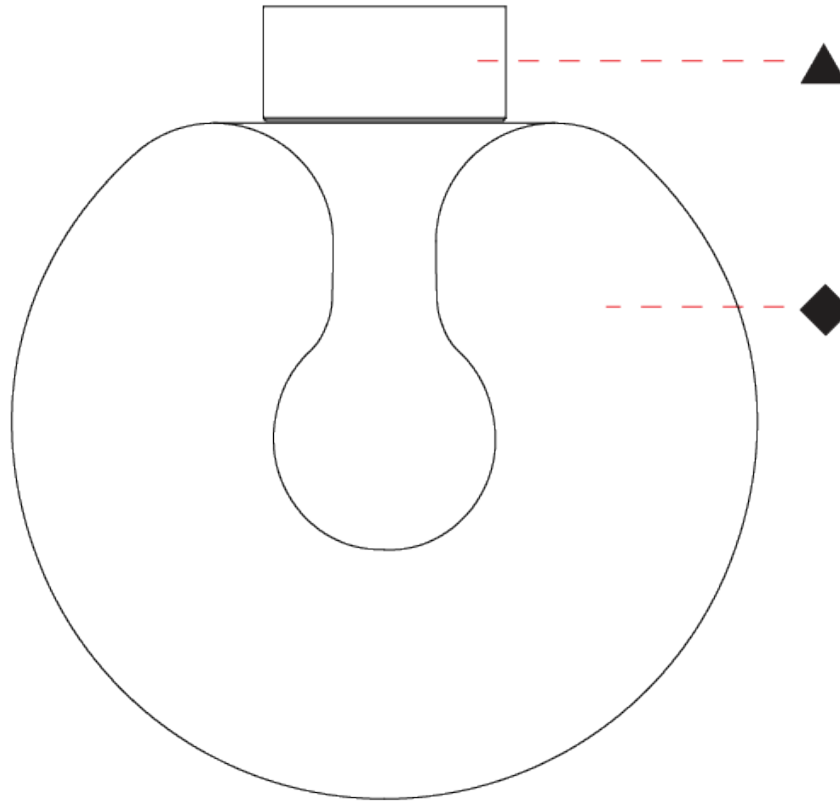

D142022-

PROJECT _____

TYPE _____

SPECIFIER _____

QUANTITY _____

DATE _____

D