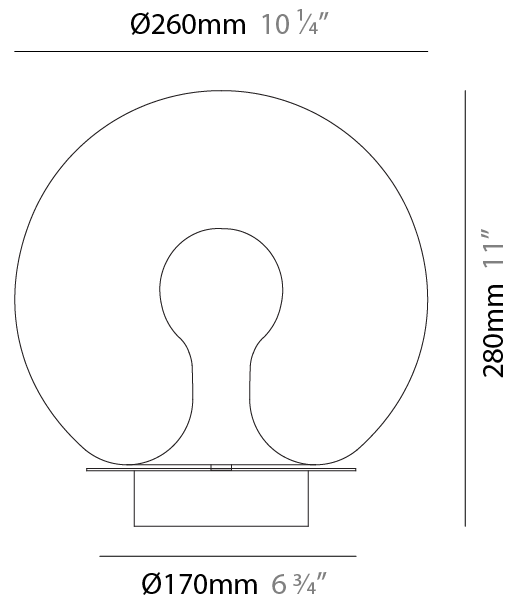

PROJECT
TYPE
SPECIFIER
QUANTITY
DATE

CHERRY PORTABLE

D144045-

base number	Color Temperature	Finish Options	Finish Options

1. To build a product code in our configurator select the specify button on the base model # product page
2. To build a manual product code on this datasheet choose from the options listed below in blue font and add the suffix to the base model #

GENERAL

Series: Cherry
Partner: Cangini & Tucci
Division: Design
Installation: Portable
Product Type: Table
Mounting Location: Table

PHYSICAL

Shape: Sphere
Diameter (mm): 260
Diameter (in): 10 1/4
Height (mm): 280
Height (in): 11
Weight (kg): 1.15
Diffuser: Glass - Opal
Fixture Finish: TRA / AMN / GNN / SKN / SMN / TON / BZN / BLN / TGN / SWH
Holder Finish: CHR / SGD / SBK
Fixture Material: Glass / Metal
Primary Material: Glass - Borosilicate

ELECTRICAL

Lamp Type: LED
Input Wattage (W): 6
Dimming: Tri-Mode (Non-Dimming and Phase Dimming (120Vac only) and 0-10V Dimming)
Driver Included: Yes
Driver Location: Integrated
Driver Type: Constant Current - Universal
Driver Class: Class 2
Input Voltage (V): 120
Constant Current (MA): 500mA

LED

Color Temperature (°K): 2700 / 3000
Max. Delivered Lumen (lm): 866
Nominal Lumen (lm): 886
CRI: >90 CRI
Lamp Life (hrs): 50000

OPTICAL

RATINGS AND CERTIFICATIONS

Certified By: Certified for North American Standards
IP rating: IP20