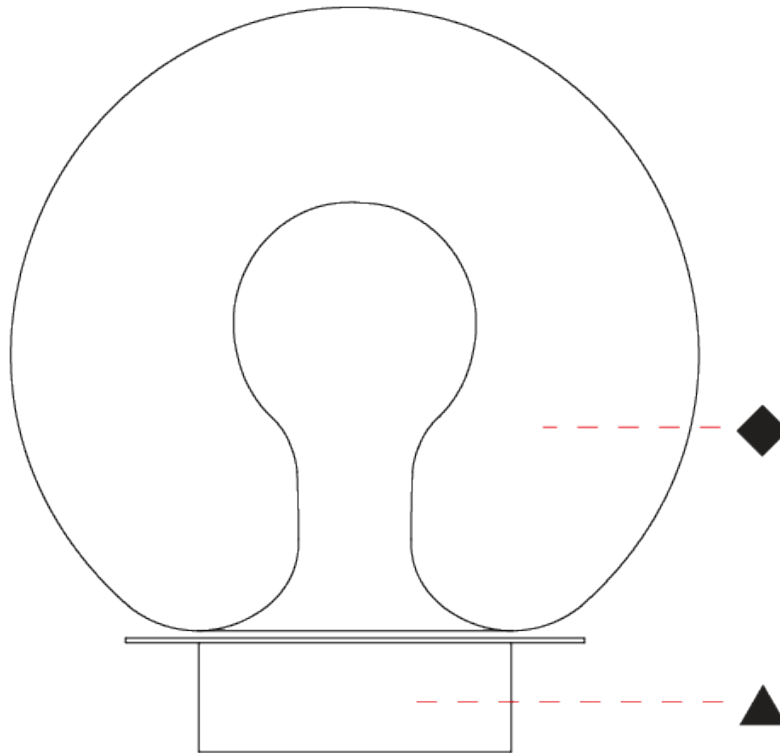

CHERRY PORTABLE

D144044-

PROJECT	_____
TYPE	_____
SPECIFIER	_____
QUANTITY	_____
DATE	_____

D