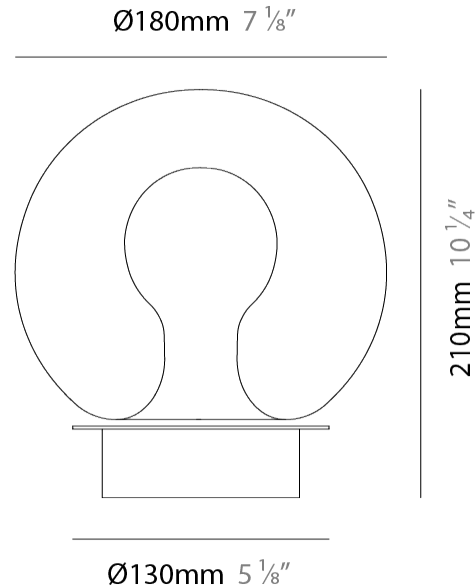

CHERRY PORTABLE

D144043-

base number   Color   Finish   Finish
Temperature   Options   Options

1. To build a product code in our configurator select the specify button on the base model # product page
2. To build a manual product code on this datasheet choose from the options listed below in blue font and add the suffix to the base model #

GENERAL

Series: Cherry
Partner: Cangini & Tucci
Division: Design
Installation: Portable
Product Type: Table
Mounting Location: Table

PHYSICAL

Shape: Sphere
Diameter (mm): 180
Diameter (in): 7 1/8
Height (mm): 210
Height (in): 8 1/4
Weight (kg): 0.85
Diffuser: Glass - Opal
Fixture Finish: TRA / AMN / GNN / SKN / SMN / TON / BZN / BLN / TGN / SWH
Holder Finish: CHR / SGD / SBK
Fixture Material: Glass / Metal
Primary Material: Glass - Borosilicate
Upon Request: On Demand Holder Finishes - Satin Gold, Satin Bronze or Satin Black Nickel

ELECTRICAL

Lamp Type: LED
Input Wattage (W): 6
Dimming: Tri-Mode (Non-Dimming and Phase Dimming (120Vac only) and 0-10V Dimming)
Driver Included: Yes
Driver Location: Integrated
Driver Type: Constant Current - Universal
Driver Class: Class 2
Input Voltage (V): 120
Constant Current (MA): 500mA

LED

Color Temperature (°K): 2700 / 3000
Max. Delivered Lumen (lm): 866
Nominal Lumen (lm): 886
CRI: >90 CRI
Lamp Life (hrs): 50000

OPTICAL

RATINGS AND CERTIFICATIONS

Certified By: Certified for North American Standards
IP rating: IP20