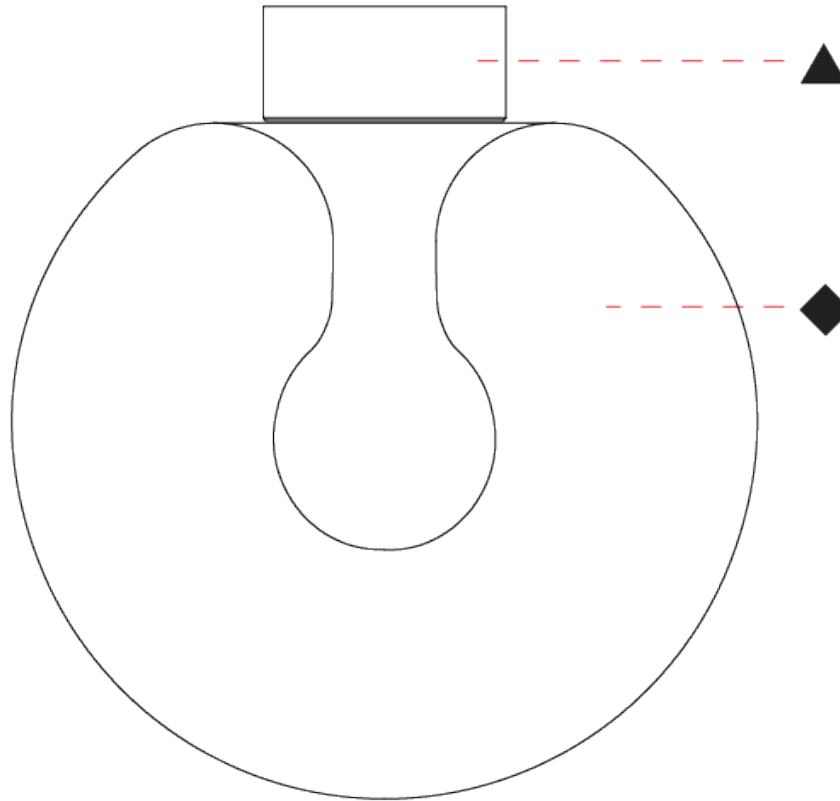

D142022-

PROJECT	_____
TYPE	_____
SPECIFIER	_____
QUANTITY	_____
DATE	_____

D