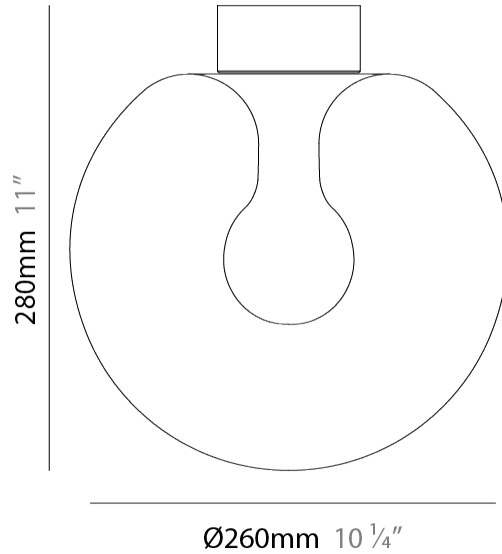

PROJECT	_____
TYPE	_____
SPECIFIER	_____
QUANTITY	_____
DATE	_____

CHERRY SURFACE

D142022-

base number   Color   Finish   Finish
Temperature   Options   Options

1. To build a product code in our configurator select the specify button on the base model # product page
2. To build a manual product code on this datasheet choose from the options listed below in blue font and add the suffix to the base model #

GENERAL

Series: Cherry
Partner: Cangini & Tucci
Division: Design
Installation: Surface
Product Type: Ceiling Surface
Mounting Location: Ceiling

PHYSICAL

Shape: Sphere
Diameter (mm): 260
Diameter (in): 10 1/4
Height (mm): 280
Height (in): 11
Weight (kg): 1.15
Diffuser: Glass - Opal,
Fixture Finish: TRA / AMN / GNN / SKN / SMN / TON / BZN / BLN / TGN / SWH
Holder Finish: CHR / SGD / SBK
Fixture Material: Glass / Metal
Primary Material: Glass - Borosilicate

ELECTRICAL

Lamp Type: LED
Input Wattage (W): 6
Dimming: Tri-Mode (Non-Dimming and Phase Dimming (120Vac only) and 0-10V Dimming)
Driver Included: Yes
Driver Location: Integrated
Driver Type: Constant Current - Universal
Driver Class: Class 2
Input Voltage (V): 120
Constant Current (MA): 500mA

LED

Color Temperature (°K): 2700 / 3000
Max. Delivered Lumen (lm): 866
Nominal Lumen (lm): 886
CRI: >90 CRI
Lamp Life (hrs): 50000

OPTICAL

RATINGS AND CERTIFICATIONS

Certified By: Certified for North American Standards
IP rating: IP20