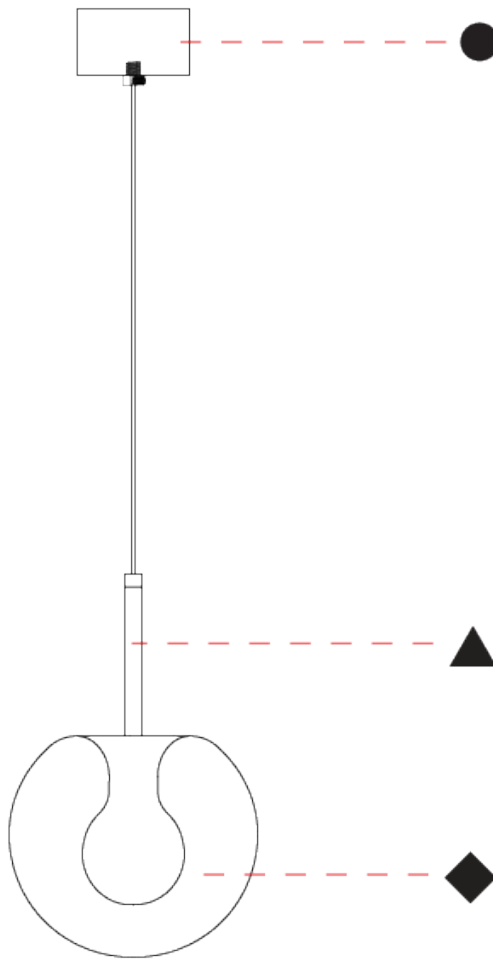

CHERRY MONOPOINT SUSPENSION

D141297-

PROJECT	_____
TYPE	_____
SPECIFIER	_____
QUANTITY	_____
DATE	_____

D