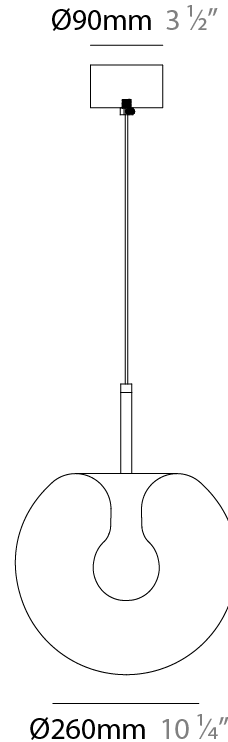

1. To build a product code in our configurator select the specify button on the base model # product page
2. To build a manual product code on this datasheet choose from the options listed below in blue font and add the suffix to the base model #

GENERAL

Series: Cherry
Subseries: Cherry Monopoint
Partner: Cangini & Tucci
Division: Design
Installation: Suspension
Product Type: Pendant
Mounting Location: Ceiling

PHYSICAL

Shape: Sphere
Diameter (mm): 260
Diameter (in): 10 ¼
Height (mm): 260
Height (in): 10 ¼
Max. Overall Height (mm): 2260
Max. Overall Height (in): 89
Weight (kg): 1.20
Diffuser: Glass - Opal,
Fixture Finish: TRA / AMN / GNN / SKN / SMN / TON / BZN / BLN / TGN / SWH
Holder Finish: CHR / SGD / SBK
Fixture Material: Glass / Metal
Primary Material: Glass - Borosilicate
Cable Details: 2000mm / 78 3/4" - Transparent Cable

ELECTRICAL

Lamp Type: LED
Input Wattage (W): 6
Dimming: Tri-Mode (Non-Dimming and Phase Dimming (120Vac only) and 0-10V Dimming)
Driver Included: Yes
Driver Location: Integrated
Driver Type: Constant Current - Universal
Driver Class: Class 2
Input Voltage (V): 120
Constant Current (MA): 500mA

LED

Color Temperature (°K): 2700 / 3000
Max. Delivered Lumen (lm): 866
Nominal Lumen (lm): 886
CRI: >90 CRI
Lamp Life (hrs): 50000

OPTICAL

RATINGS AND CERTIFICATIONS

Certified By: Certified for North American Standards
IP rating: IP20

PROJECT
TYPE
SPECIFIER
QUANTITY
DATE