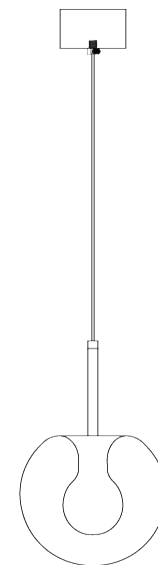

GENERAL

Series: Cherry
 Subseries: Cherry Monopoint
 Partner: Cangini & Tucci
 Division: Design
 Installation: Suspension
 Product Type: Pendant
 Mounting Location: Ceiling

PHYSICAL

Shape: Sphere
 Diameter (mm): 180
 Diameter (in): 7 1/16
 Height (mm): 180
 Height (in): 7 1/16
 Max. Overall Height (mm): 2180
 Max. Overall Height (in): 85 13/16
 Weight (kg): 1.20
 Diffuser: Glass - Opal,
 Fixture Finish: TRA / AMN / GNN / SKN / SMN / TON / BZN / BLN / TGN / SWH
 Holder Finish: CHR / SGD / SBK
 Fixture Material: Glass / Metal
 Primary Material: Glass - Borosilicate
 Cable Details: 2000mm / 78 3/4" - Transparent Cable
 Upon Request: On Demand Holder Finishes - Satin Gold, Satin Bronze or Satin Black Nickel

PROJECT
TYPE
SPECIFIER
QUANTITY
DATE

Ø90mm 3 1/2"

Ø180mm 7 1/8"

CHERRY MONOPOINT SUSPENSION

D141297-

PROJECT	_____
TYPE	_____
SPECIFIER	_____
QUANTITY	_____
DATE	_____

D

PROJECT	
TYPE	
SPECIFIER	
QUANTITY	
DATE	

GENERAL

Series: Cherry
Subseries: Cherry Monopoint
Partner: Cangini & Tucci
Division: Design
Installation: Suspension
Product Type: Pendant
Mounting Location: Ceiling

PHYSICAL

Shape: Sphere
Diameter (mm): 220
Diameter (in): 8 ¹¹ / ₁₆
Height (mm): 220
Height (in): 8 ¹¹ / ₁₆
Max. Overall Height (mm): 2220
Max. Overall Height (in): 87 ³ / ₈
Weight (kg): 1.20
Diffuser: Glass - Opal,
Fixture Finish: TRA / AMN / GNN / SKN / SMN / TON / BZN / BLN / TGN / SWH
Holder Finish: CHR / SGD / SBK
Fixture Material: Glass / Metal
Primary Material: Glass - Borosilicate
Cable Details: 2000mm / 78 3/4" - Transparent Cable