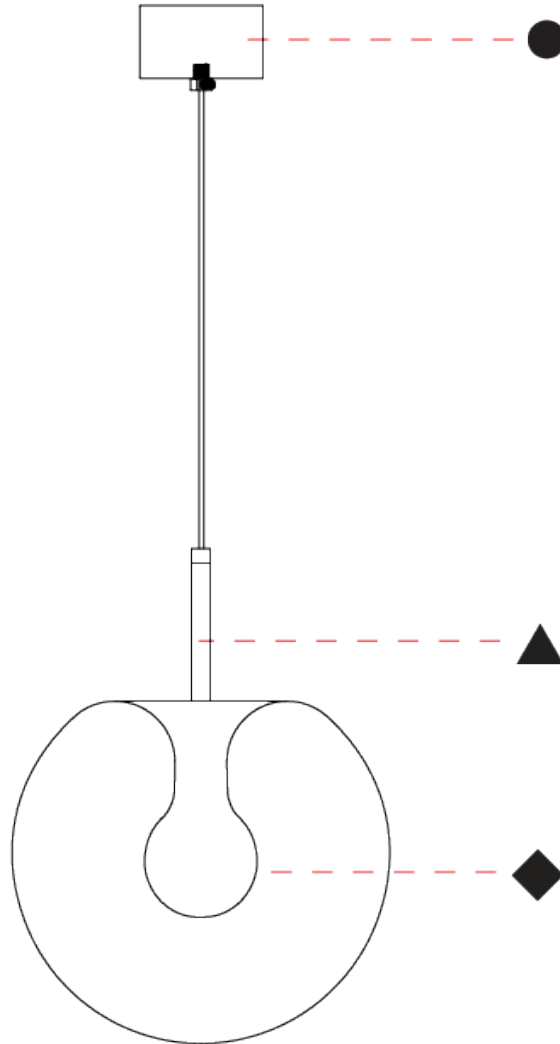

CHERRY MONOPOINT SUSPENSION

D141299-

PROJECT	_____
TYPE	_____
SPECIFIER	_____
QUANTITY	_____
DATE	_____

D