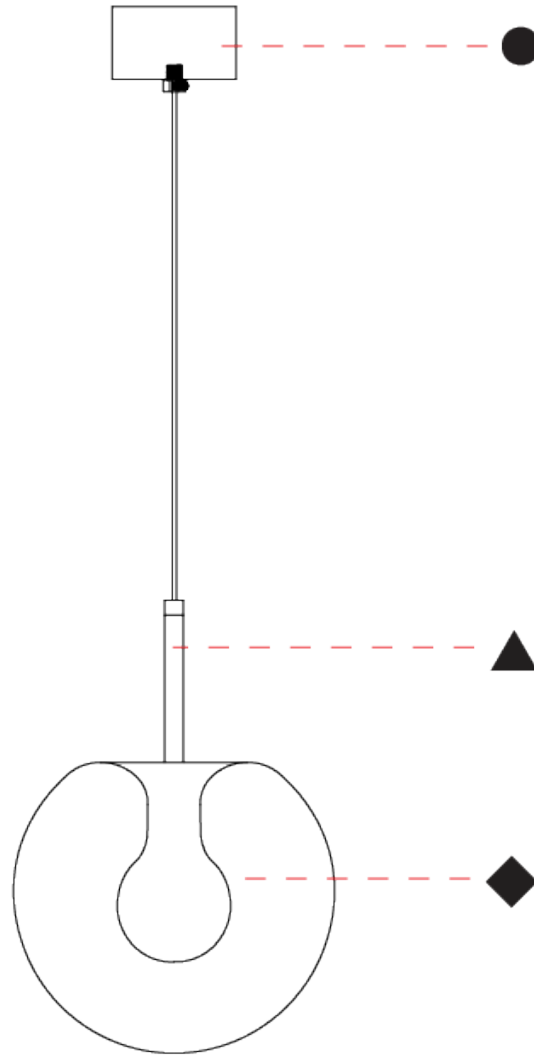

CHERRY MONOPOINT SUSPENSION

D141298-

PROJECT	_____
TYPE	_____
SPECIFIER	_____
QUANTITY	_____
DATE	_____

D