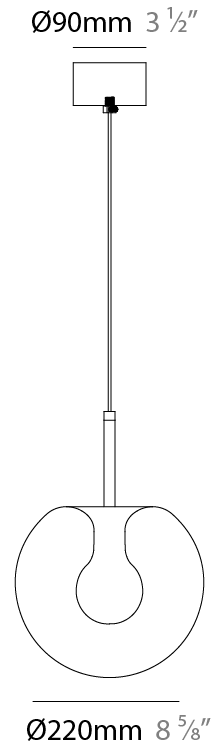

1. To build a product code in our configurator select the specify button on the base model # product page
2. To build a manual product code on this datasheet choose from the options listed below in blue font and add the suffix to the base model #

GENERAL

Series: Cherry
Subseries: Cherry Monopoint
Partner: Cangini & Tucci
Division: Design
Installation: Suspension
Product Type: Pendant
Mounting Location: Ceiling

PHYSICAL

Shape: Sphere
Diameter (mm): 220
Diameter (in): 8 ¹¹/₁₆
Height (mm): 220
Height (in): 8 ¹¹/₁₆
Max. Overall Height (mm): 2220
Max. Overall Height (in): 87 ³/₈
Weight (kg): 1.20
Diffuser: Glass - Opal,
Fixture Finish: TRA / AMN / GNN / SKN / SMN / TON / BZN / BLN / TGN / SWH
Holder Finish: CHR / SGD / SBK
Fixture Material: Glass / Metal
Primary Material: Glass - Borosilicate
Cable Details: 2000mm / 78 3/4" - Transparent Cable

ELECTRICAL

Lamp Type: LED
Input Wattage (W): 6
Dimming: Tri-Mode (Non-Dimming and Phase Dimming (120Vac only) and 0-10V Dimming)
Driver Included: Yes
Driver Location: Integrated
Driver Type: Constant Current - Universal
Driver Class: Class 2
Input Voltage (V): 120
Constant Current (MA): 500mA

LED

Color Temperature (°K): 2700 / 3000
Max. Delivered Lumen (lm): 866
Nominal Lumen (lm): 886
CRI: >90 CRI
Lamp Life (hrs): 50000

OPTICAL

RATINGS AND CERTIFICATIONS

Certified By: Certified for North American Standards
IP rating: IP20