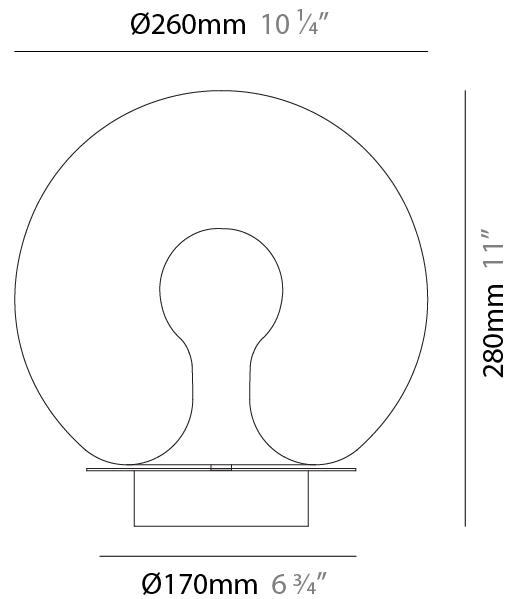

PROJECT	_____
TYPE	_____
SPECIFIER	_____
QUANTITY	_____
DATE	_____

CHERRY PORTABLE

D144045-

base number	Color	Finish	Finish
	Temperature	Options	Options

1. To build a product code in our configurator select the specify button on the base model # product page
2. To build a manual product code on this datasheet choose from the options listed below in blue font and add the suffix to the base model #

GENERAL

Series: Cherry
Partner: Cangini & Tucci
Division: Design
Installation: Portable
Product Type: Table
Mounting Location: Table

PHYSICAL

Shape: Sphere
Diameter (mm): 260
Diameter (in): 10 1/4
Height (mm): 280
Height (in): 11
Weight (kg): 1.15
Diffuser: Glass - Opal
Fixture Finish: TRA / AMN / GNN / SKN / SMN / TON / BZN / BLN / TGN / SWH
Holder Finish: CHR / SGD / SBK
Fixture Material: Glass / Metal
Primary Material: Glass - Borosilicate

ELECTRICAL

Lamp Type: LED
Input Wattage (W): 6
Dimming: Tri-Mode (Non-Dimming and Phase Dimming (120Vac only) and 0-10V Dimming)
Driver Included: Yes
Driver Location: Integrated
Driver Type: Constant Current - Universal
Driver Class: Class 2
Input Voltage (V): 120
Constant Current (MA): 500mA

LED

Color Temperature (°K): 2700 / 3000
Max. Delivered Lumen (lm): 866
Nominal Lumen (lm): 886
CRI: >90 CRI
Lamp Life (hrs): 50000

OPTICAL

RATINGS AND CERTIFICATIONS

Certified By: Certified for North American Standards
IP rating: IP20