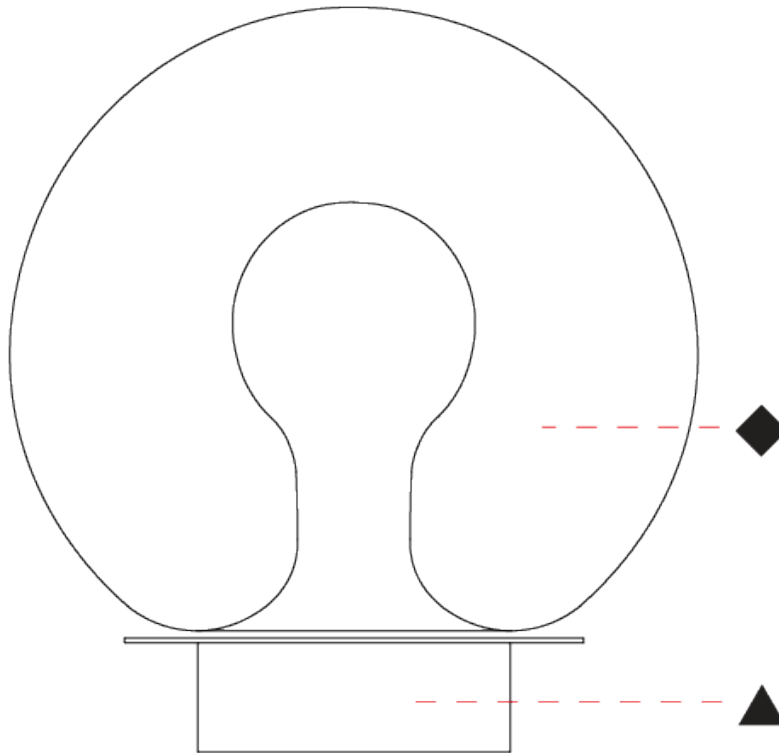

CHERRY PORTABLE

D144044-

PROJECT	_____
TYPE	_____
SPECIFIER	_____
QUANTITY	_____
DATE	_____

D