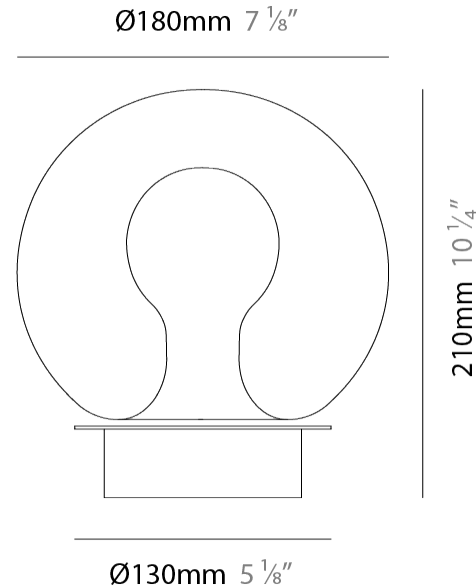

CHERRY PORTABLE

D144043-

base number   Color   Finish   Finish
Temperature   Options   Options

1. To build a product code in our configurator select the specify button on the base model # product page
2. To build a manual product code on this datasheet choose from the options listed below in blue font and add the suffix to the base model #

GENERAL

Series: Cherry
Partner: Cangini & Tucci
Division: Design
Installation: Portable
Product Type: Table
Mounting Location: Table

PHYSICAL

Shape: Sphere
Diameter (mm): 180
Diameter (in): 7 1/8
Height (mm): 210
Height (in): 8 1/4
Weight (kg): 0.85
Diffuser: Glass - Opal
Fixture Finish: TRA / AMN / GNN / SKN / SMN / TON / BZN / BLN / TGN / SWH
Holder Finish: CHR / SGD / SBK
Fixture Material: Glass / Metal
Primary Material: Glass - Borosilicate
Upon Request: On Demand Holder Finishes - Satin Gold, Satin Bronze or Satin Black Nickel

ELECTRICAL

Lamp Type: LED
Input Wattage (W): 6
Dimming: Tri-Mode (Non-Dimming and Phase Dimming (120Vac only) and 0-10V Dimming)
Driver Included: Yes
Driver Location: Integrated
Driver Type: Constant Current - Universal
Driver Class: Class 2
Input Voltage (V): 120
Constant Current (MA): 500mA

LED

Color Temperature (°K): 2700 / 3000
Max. Delivered Lumen (lm): 866
Nominal Lumen (lm): 886
CRI: >90 CRI
Lamp Life (hrs): 50000

OPTICAL

RATINGS AND CERTIFICATIONS

Certified By: Certified for North American Standards
IP rating: IP20