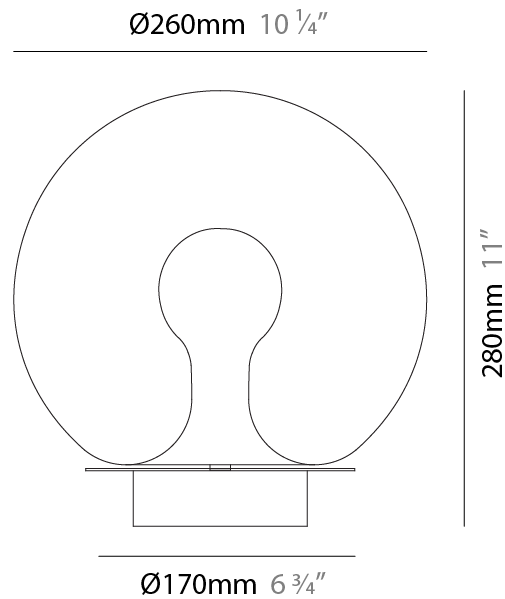

PROJECT
TYPE
SPECIFIER
QUANTITY
DATE

CHERRY PORTABLE

D144045-

base number	Color Temperature	Finish Options	Finish Options

1. To build a product code in our configurator select the specify button on the base model # product page
2. To build a manual product code on this datasheet choose from the options listed below in blue font and add the suffix to the base model #

GENERAL

Series: Cherry
Partner: Cangini & Tucci
Division: Design
Installation: Portable
Product Type: Table
Mounting Location: Table

PHYSICAL

Shape: Sphere
Diameter (mm): 260
Diameter (in): 10 1/4
Height (mm): 280
Height (in): 11
Weight (kg): 1.15
Diffuser: Glass - Opal
Fixture Finish: TRA / AMN / GNN / SKN / SMN / TON / BZN / BLN / TGN / SWH
Holder Finish: CHR / SGD / SBK
Fixture Material: Glass / Metal
Primary Material: Glass - Borosilicate

ELECTRICAL

Lamp Type: LED
Input Wattage (W): 6
Dimming: Tri-Mode (Non-Dimming and Phase Dimming (120Vac only) and 0-10V Dimming)
Driver Included: Yes
Driver Location: Integrated
Driver Type: Constant Current - Universal
Driver Class: Class 2
Input Voltage (V): 120
Constant Current (MA): 500mA

LED

Color Temperature (°K): 2700 / 3000
Max. Delivered Lumen (lm): 866
Nominal Lumen (lm): 886
CRI: >90 CRI
Lamp Life (hrs): 50000

OPTICAL

RATINGS AND CERTIFICATIONS

Certified By: Certified for North American Standards
IP rating: IP20