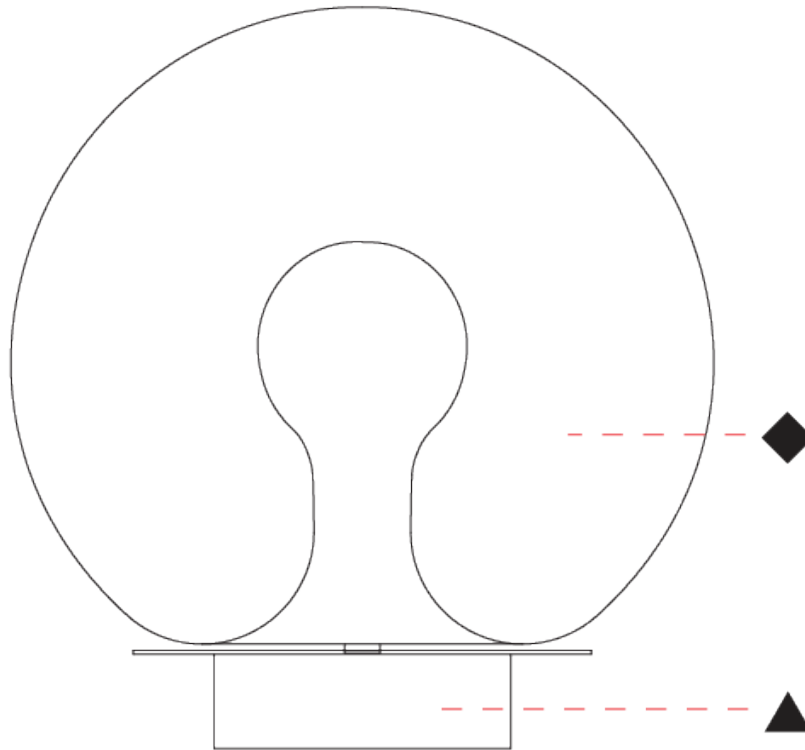

CHERRY PORTABLE

D144045-

PROJECT	_____
TYPE	_____
SPECIFIER	_____
QUANTITY	_____
DATE	_____

D