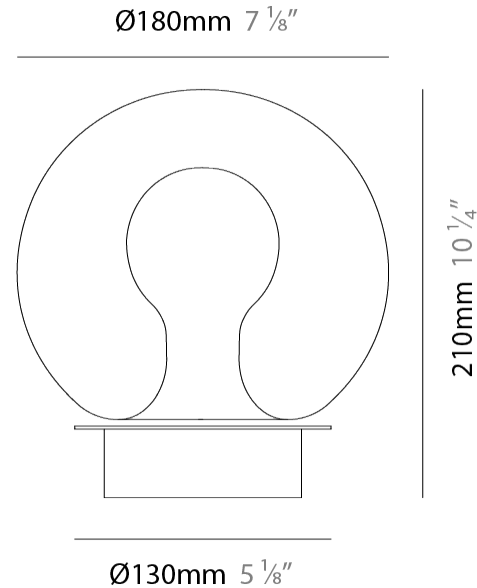

CHERRY PORTABLE

D144043-

base number   Color   Finish   Finish
Temperature   Options   Options

1. To build a product code in our configurator select the specify button on the base model # product page
2. To build a manual product code on this datasheet choose from the options listed below in blue font and add the suffix to the base model #

GENERAL

Series: Cherry
Partner: Cangini & Tucci
Division: Design
Installation: Portable
Product Type: Table
Mounting Location: Table

PHYSICAL

Shape: Sphere
Diameter (mm): 180
Diameter (in): 7 1/8
Height (mm): 210
Height (in): 8 1/4
Weight (kg): 0.85
Diffuser: Glass - Opal
Fixture Finish: TRA / AMN / GNN / SKN / SMN / TON / BZN / BLN / TGN / SWH
Holder Finish: CHR / SGD / SBK
Fixture Material: Glass / Metal
Primary Material: Glass - Borosilicate
Upon Request: On Demand Holder Finishes - Satin Gold, Satin Bronze or Satin Black Nickel

ELECTRICAL

Lamp Type: LED
Input Wattage (W): 6
Dimming: Tri-Mode (Non-Dimming and Phase Dimming (120Vac only) and 0-10V Dimming)
Driver Included: Yes
Driver Location: Integrated
Driver Type: Constant Current - Universal
Driver Class: Class 2
Input Voltage (V): 120
Constant Current (MA): 500mA

LED

Color Temperature (°K): 2700 / 3000
Max. Delivered Lumen (lm): 866
Nominal Lumen (lm): 886
CRI: >90 CRI
Lamp Life (hrs): 50000

OPTICAL

RATINGS AND CERTIFICATIONS

Certified By: Certified for North American Standards
IP rating: IP20