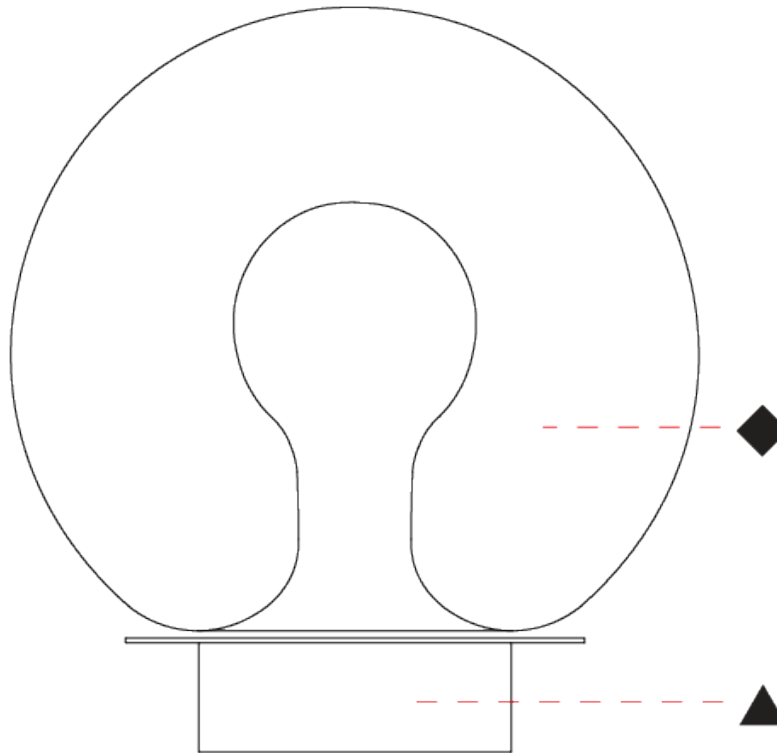

CHERRY PORTABLE

D144044-

PROJECT	_____
TYPE	_____
SPECIFIER	_____
QUANTITY	_____
DATE	_____

D