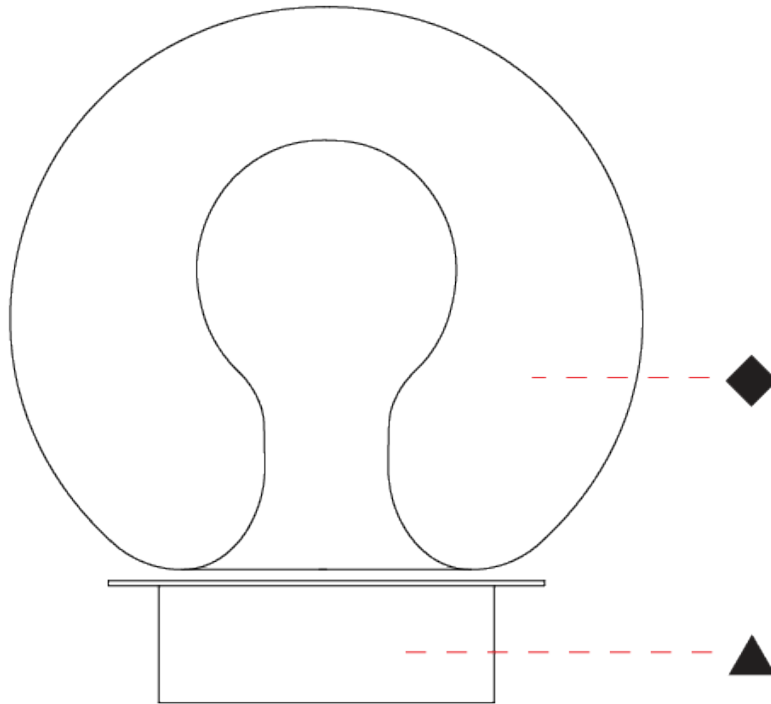

CHERRY PORTABLE

D144043-

PROJECT	_____
TYPE	_____
SPECIFIER	_____
QUANTITY	_____
DATE	_____

D