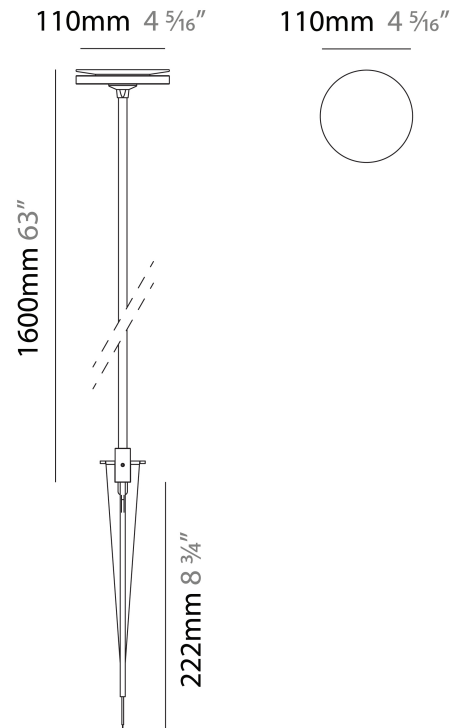

PROJECT	
TYPE	
SPECIFIER	
QUANTITY	
DATE	

CHIODINO POST

E9B298-

base number
Color   Temperature   Finish   Options

1. To build a product code in our configurator select the specify button on the base model # product page
2. To build a manual product code on this datasheet choose from the options listed below in blue font and add the suffix to the base model #

GENERAL

Series: Chiodino
Brand: Platek
Division: Exterior
Mounting Type: Post
Mounting Location: Above Ground
Subcategory: Bollard

PHYSICAL

Shape: Disc
Diameter (mm): 110
Diameter (in): 4 5/16
Height (mm): 1600
Height (in): 63
Light Distribution: Omnidirectional
Screws: No visible screws
Diffuser: PMMA - Opal
Fixture Finish: [ANT](#) / [BLK](#) / [COR](#) / [FGR](#) / [GRY](#) / [WHI](#)
Fixture Material: Aluminum

ELECTRICAL

Lamp Type: LED
Input Wattage (W): 10.7
Total Output Wattage (W): 9.3
Dimming: Non-Dimmable / 0-10V Dimming
Driver Included: No
Driver Location: Remote
Driver Type: Constant Voltage - Universal
Driver Class: Class 2
Input Voltage (V): 120 - 277
Output Voltage (V): 24

LED

Color Temperature (°K): [2700](#) / [3000](#) / [4000](#)
Max. Delivered Lumen (lm): 470 / 470 / 490
Nominal Lumen (lm): 640 / 640 / 665
CRI: >90 CRI
Lamp Life (hrs): 60000

OPTICAL

RATINGS AND CERTIFICATIONS

Certified By: Certified for North American Standards
IP rating: IP65
IK Rating: IK07
Upon Request: Higher Maximum Ambient Temperature