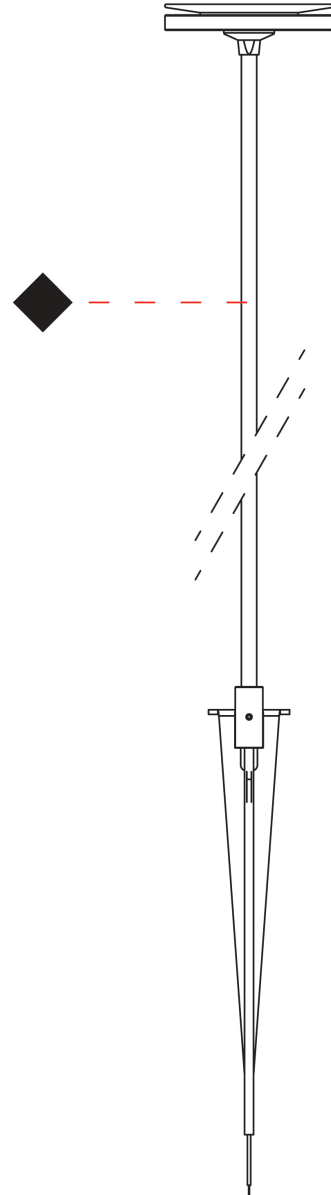

CHIODINO POST

E9B298-

PROJECT _____

TYPE _____

SPECIFIER _____

QUANTITY _____

DATE _____

E