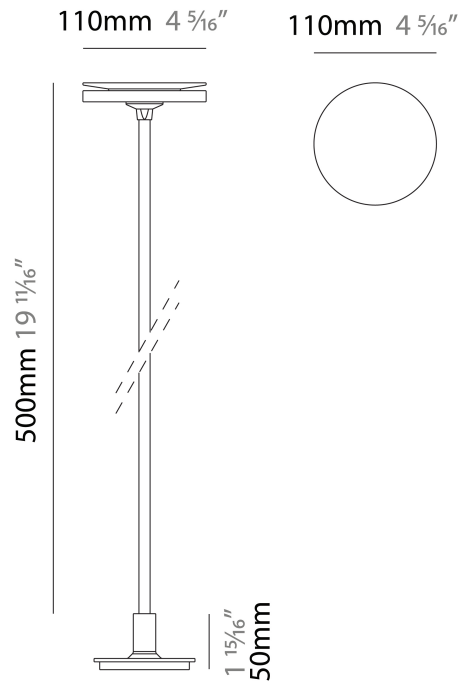

CHIODINO POST

E9B293-

base number
Color   Finish
Temperature   Options

1. To build a product code in our configurator select the specify button on the base model # product page
2. To build a manual product code on this datasheet choose from the options listed below in blue font and add the suffix to the base model #

GENERAL

Series: Chiodino
Brand: Platek
Division: Exterior
Mounting Type: Post
Mounting Location: Above Ground
Subcategory: Bollard

PHYSICAL

Shape: Disc
Diameter (mm): 110
Diameter (in): 4 5/16
Height (mm): 500
Height (in): 19 11/16
Light Distribution: Omnidirectional
Screws: No visible screws
Diffuser: PMMA - Opal
Fixture Finish: [ANT](#) / [BLK](#) / [COR](#) / [FGR](#) / [GRY](#) / [WHI](#)
Fixture Material: Aluminum

ELECTRICAL

Lamp Type: LED
Input Wattage (W): 10.7
Total Output Wattage (W): 9.3
Dimming: Non-Dimmable / 0-10V Dimming
Driver Included: No
Driver Location: Remote
Driver Type: Constant Voltage - Universal
Driver Class: Class 2
Input Voltage (V): 120 - 277
Output Voltage (V): 24

LED

Color Temperature (°K): [2700](#) / [3000](#) / [4000](#)
Max. Delivered Lumen (lm): 470 / 470 / 490
Nominal Lumen (lm): 640 / 640 / 665
CRI: >90 CRI
Lamp Life (hrs): 60000

OPTICAL

RATINGS AND CERTIFICATIONS

Certified By: Certified for North American Standards
IP rating: IP65
IK Rating: IK07
Upon Request: Higher Maximum Ambient Temperature