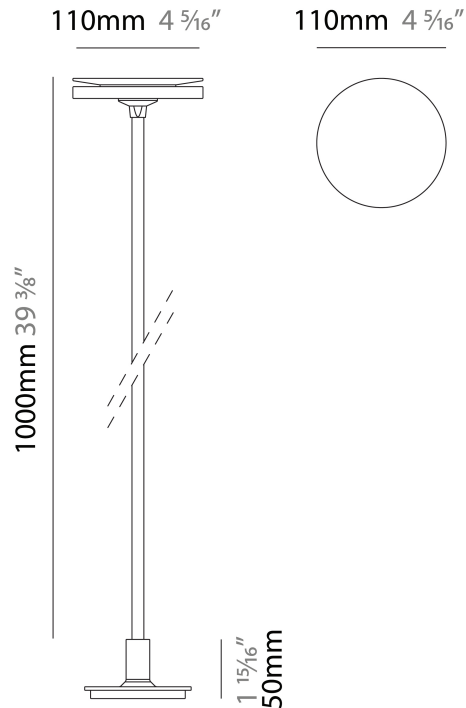

PROJECT	_____
TYPE	_____
SPECIFIER	_____
QUANTITY	_____
DATE	_____

CHIODINO POST

E9B294-

base number   Color   Finish
Temperature   Options

1. To build a product code in our configurator select the specify button on the base model # product page
2. To build a manual product code on this datasheet choose from the options listed below in blue font and add the suffix to the base model #

GENERAL

Series: Chiodino
Brand: Platek
Division: Exterior
Mounting Type: Post
Mounting Location: Above Ground
Subcategory: Bollard

PHYSICAL

Shape: Disc
Diameter (mm): 110
Diameter (in): 4 5/16
Height (mm): 1000
Height (in): 39 3/8
Light Distribution: Omnidirectional
Screws: No visible screws
Diffuser: PMMA - Opal
Fixture Finish: [ANT](#) / [BLK](#) / [COR](#) / [FGR](#) / [GRY](#) / [WHI](#)
Fixture Material: Aluminum

ELECTRICAL

Lamp Type: LED
Input Wattage (W): 10.7
Total Output Wattage (W): 9.3
Dimming: Non-Dimmable / 0-10V Dimming
Driver Included: No
Driver Location: Remote
Driver Type: Constant Voltage - Universal
Driver Class: Class 2
Input Voltage (V): 120 - 277
Output Voltage (V): 24

LED

Color Temperature (°K): [2700](#) / [3000](#) / [4000](#)
Max. Delivered Lumen (lm): [470](#) / [470](#) / [490](#)
Nominal Lumen (lm): [640](#) / [640](#) / [665](#)
CRI: >90 CRI
Lamp Life (hrs): 60000

OPTICAL

RATINGS AND CERTIFICATIONS

Certified By: Certified for North American Standards
IP rating: IP65
IK Rating: IK07
Upon Request: Higher Maximum Ambient Temperature