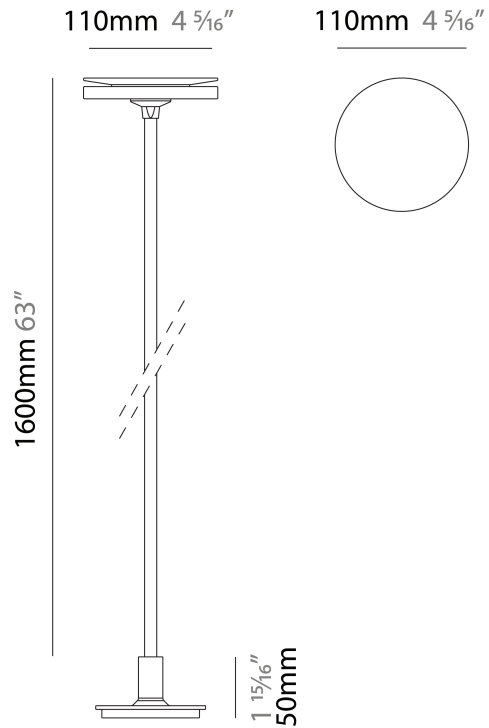

PROJECT	_____
TYPE	_____
SPECIFIER	_____
QUANTITY	_____
DATE	_____

CHIODINO POST

E9B295- -

base number
Color   Temperature   Finish   Options

1. To build a product code in our configurator select the specify button on the base model # product page
2. To build a manual product code on this datasheet choose from the options listed below in blue font and add the suffix to the base model #

GENERAL

Series: Chiodino
Brand: Platek
Division: Exterior
Mounting Type: Post
Mounting Location: Above Ground
Subcategory: Bollard

PHYSICAL

Shape: Disc
Diameter (mm): 110
Diameter (in): 4 5/16
Height (mm): 1600
Height (in): 63
Light Distribution: Omnidirectional
Screws: No visible screws
Diffuser: PMMA - Opal
Fixture Finish: [ANT](#) / [BLK](#) / [COR](#) / [FGR](#) / [GRY](#) / [WHI](#)
Fixture Material: Aluminum

ELECTRICAL

Lamp Type: LED
Input Wattage (W): 10.7
Total Output Wattage (W): 9.3
Dimming: Non-Dimmable / 0-10V Dimming
Driver Included: No
Driver Location: Remote
Driver Type: Constant Voltage - Universal
Driver Class: Class 2
Input Voltage (V): 120 - 277
Output Voltage (V): 24

LED

Color Temperature (°K): [2700](#) / [3000](#) / [4000](#)
Max. Delivered Lumen (lm): 470 / 470 / 490
Nominal Lumen (lm): 640 / 640 / 665
CRI: >90 CRI
Lamp Life (hrs): 60000

OPTICAL

RATINGS AND CERTIFICATIONS

Certified By: Certified for North American Standards
IP rating: IP65
IK Rating: IK07
Upon Request: Higher Maximum Ambient Temperature