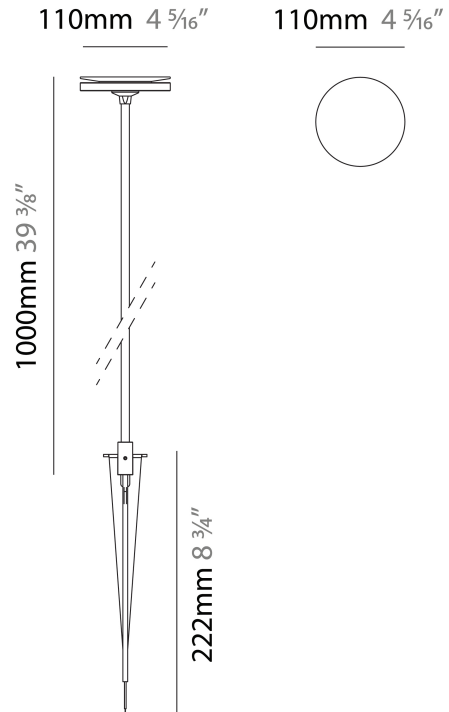

PROJECT	_____
TYPE	_____
SPECIFIER	_____
QUANTITY	_____
DATE	_____

CHIODINO POST

E9B297- -

base number
Color   Temperature   Finish   Options

1. To build a product code in our configurator select the specify button on the base model # product page
2. To build a manual product code on this datasheet choose from the options listed below in blue font and add the suffix to the base model #

GENERAL

Series: Chiodino
Brand: Platek
Division: Exterior
Mounting Type: Post
Mounting Location: Above Ground
Subcategory: Bollard

PHYSICAL

Shape: Disc
Diameter (mm): 110
Diameter (in): 4 5/16
Height (mm): 1000
Height (in): 39 3/8
Light Distribution: Omnidirectional
Screws: No visible screws
Diffuser: PMMA - Opal
Fixture Finish: [ANT](#) / [BLK](#) / [COR](#) / [FGR](#) / [GRY](#) / [WHI](#)
Fixture Material: Aluminum

ELECTRICAL

Lamp Type: LED
Input Wattage (W): 10.7
Total Output Wattage (W): 9.3
Dimming: Non-Dimmable / 0-10V Dimming
Driver Included: No
Driver Location: Remote
Driver Type: Constant Voltage - Universal
Driver Class: Class 2
Input Voltage (V): 120 - 277
Output Voltage (V): 24

LED

Color Temperature (°K): [2700](#) / [3000](#) / [4000](#)
Max. Delivered Lumen (lm): 470 / 470 / 490
Nominal Lumen (lm): 640 / 640 / 665
CRI: >90 CRI
Lamp Life (hrs): 60000

OPTICAL

RATINGS AND CERTIFICATIONS

Certified By: Certified for North American Standards
IP rating: IP65
IK Rating: IK07