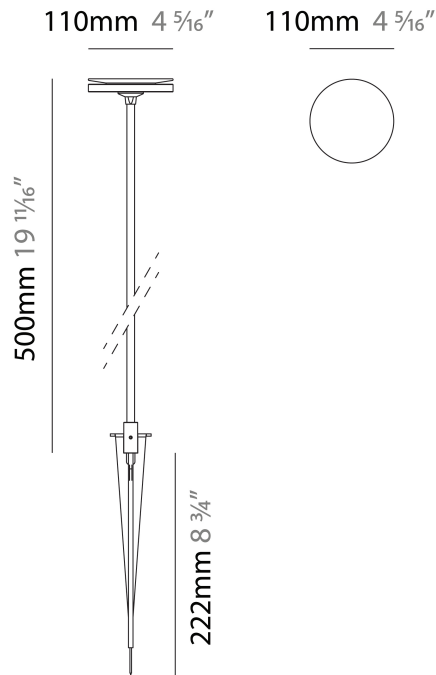

PROJECT	_____
TYPE	_____
SPECIFIER	_____
QUANTITY	_____
DATE	_____

CHIODINO POST

E9B296-

base number
Color   Temperature   Finish   Options

1. To build a product code in our configurator select the specify button on the base model # product page
2. To build a manual product code on this datasheet choose from the options listed below in blue font and add the suffix to the base model #

GENERAL

Series: Chiodino
Brand: Platek
Division: Exterior
Mounting Type: Post
Mounting Location: Above Ground
Subcategory: Bollard - Garden

PHYSICAL

Shape: Disc
Diameter (mm): 110
Diameter (in): 4 5/16
Height (mm): 500
Height (in): 19 11/16
Light Distribution: Omnidirectional
Screws: No visible screws
Diffuser: PMMA - Opal
Fixture Finish: [ANT](#) / [BLK](#) / [COR](#) / [FGR](#) / [GRY](#) / [WHI](#)
Fixture Material: Aluminum

ELECTRICAL

Lamp Type: LED
Input Wattage (W): 10.7
Total Output Wattage (W): 9.3
Dimming: Non-Dimmable / 0-10V Dimming
Driver Included: No
Driver Location: Remote
Driver Type: Constant Voltage - Universal
Driver Class: Class 2
Input Voltage (V): 120 - 277
Output Voltage (V): 24

LED

Color Temperature (°K): [2700](#) / [3000](#) / [4000](#)
Max. Delivered Lumen (lm): 470 / 470 / 490
Nominal Lumen (lm): 640 / 640 / 665
CRI: >90 CRI
Lamp Life (hrs): 60000

OPTICAL

RATINGS AND CERTIFICATIONS

Certified By: Certified for North American Standards
IP rating: IP65
IK Rating: IK07
Upon Request: Higher Maximum Ambient Temperature