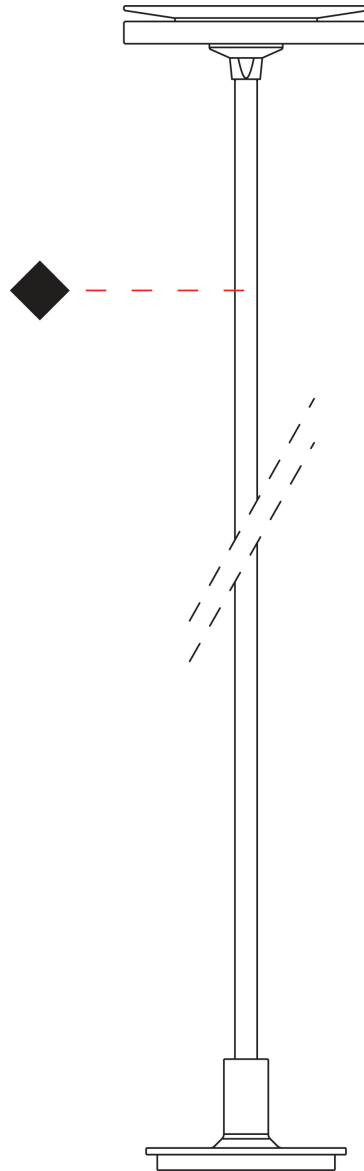

CHIODINO POST

E9B294-

PROJECT _____

TYPE _____

SPECIFIER _____

QUANTITY _____

DATE _____

E