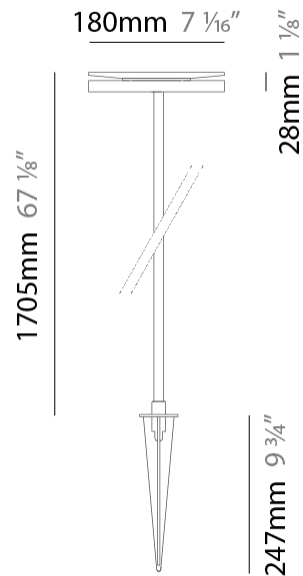

CHIODO POST

E9B235-

base number Finish
Options

1. To build a product code in our configurator select the specify button on the base model # product page
2. To build a manual product code on this datasheet choose from the options listed below in blue font and add the suffix to the base model #

GENERAL

Series: Chiodo
Partner: Platek
Division: Exterior
Installation: Post
Product Type: Bollard - Garden
Mounting Location: Above Ground

PHYSICAL

Shape: Disc
Diameter (mm): 180
Diameter (in): 7 1/16
Height (mm): 1705
Height (in): 67 1/8
Weight (kg): 2
Weight (lbs): 4.4
Screws: No visible screws
Diffuser: Frosted Methacrylate
Fixture Finish: BLK / COR
Fixture Material: Aluminum
Upon Request: Finishes - White, Green Forest, Gray, Anthracite

ELECTRICAL

Lamp Type: LED
Input Wattage (W): 11
Total Output Wattage (W): 9
Dimming: Non-Dimmable / 0-10V Dimming
Driver Included: No
Driver Location: Remote
Driver Type: Constant Voltage - Universal
Driver Class: Class 2
Input Voltage (V): 120 - 277
Output Voltage (V): 24

LED

Color Temperature (°K): 3000
Max. Delivered Lumen (lm): 595 / 620
Nominal Lumen (lm): 710
CRI: >80 CRI
Lamp Life (hrs): 50000

OPTICAL

Optic°: 93

RATINGS AND CERTIFICATIONS

Certified By: Certified for North American Standards
IP rating: IP65
IK Rating: IK05
Bug Rating: B0 U2 G0
Upon Request: Higher Maximum Ambient Temperature

PROJECT
TYPE
SPECIFIER
QUANTITY
DATE