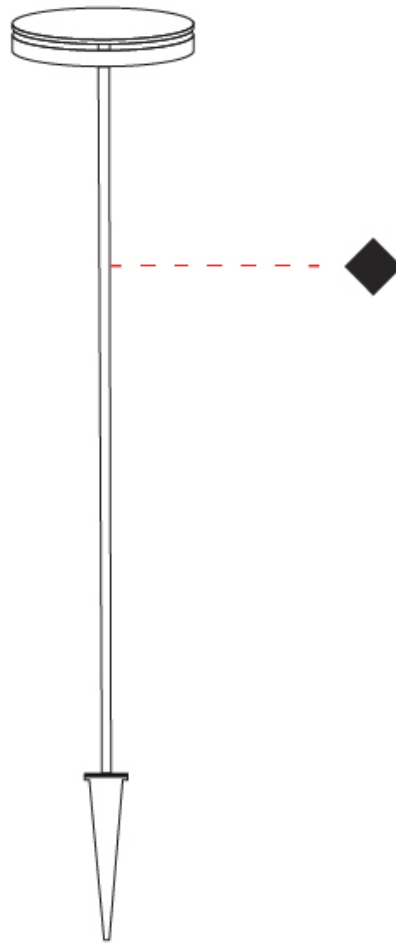

CHIODO POST

E9B234-

PROJECT

TYPE

SPECIFIER

QUANTITY

DATE

E