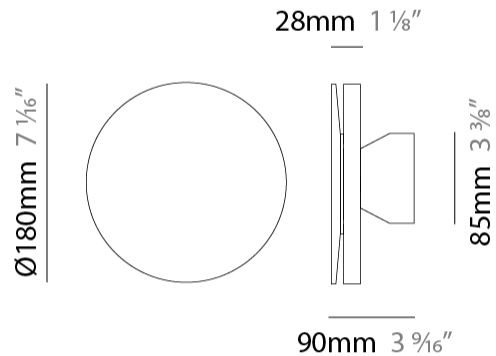

CHIDO SURFACE

E9W588-

base number   Finish
Options

1. To build a product code in our configurator select the specify button on the base model # product page
2. To build a manual product code on this datasheet choose from the options listed below in blue font and add the suffix to the base model #

GENERAL

Series: Chiodo
Partner: Platek
Division: Exterior
Installation: Surface
Mounting Location: Wall
Light Distribution: Indirect

PHYSICAL

Shape: Disc
Diameter (mm): 180
Diameter (in): 7 1/16
Extension (mm): 90
Extension (in): 3 3/16
Weight (kg): 1.16
Weight (lbs): 2.55
Screws: No visible screws
Diffuser: Frosted Methacrylate
Gasket: Gore (R) valve
Fixture Finish: **BLK / COR**
Fixture Material: Aluminum
Cable Details: 3 x 1mm^2
Upon Request: Finishes - White, Green Forest, Gray, Anthracite

ELECTRICAL

Lamp Type: LED
Input Wattage (W): 11
Total Output Wattage (W): 9
Dimming: Non-Dimmable / 0-10V Dimming
Driver Included: No
Driver Location: Remote
Driver Type: Constant Voltage - Universal
Driver Class: Class 2
Input Voltage (V): 120 - 277
Output Voltage (V): 24

LED

Color Temperature (°K): 3000
Max. Delivered Lumen (lm): 340
Nominal Lumen (lm): 710
CRI: >80 CRI
Lamp Life (hrs): 50000

OPTICAL

Optic°: 121
Beam Angle: Diffused

RATINGS AND CERTIFICATIONS

Certified By: Certified for North American Standards
IP rating: IP65
IK Rating: IK05
Upon Request: Higher Maximum Ambient Temperature