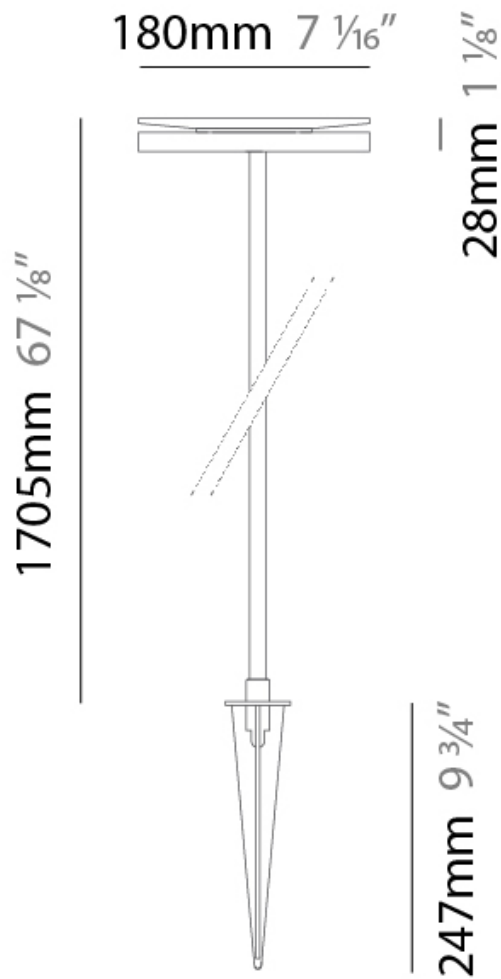

CHiodo POST

E9B235-

PROJECT

TYPE

SPECIFIER

QUANTITY

DATE