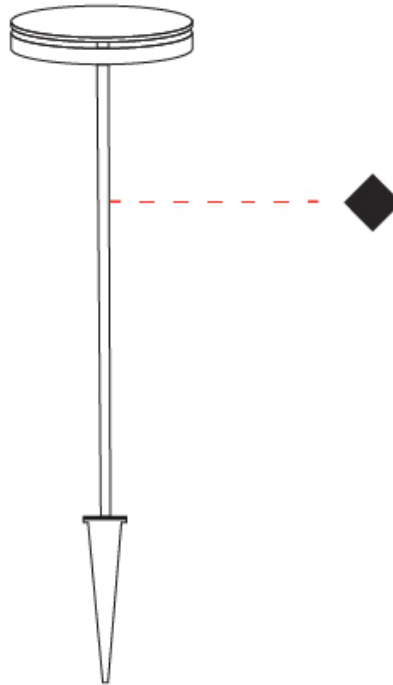

CHiodo POST

E9B233-

PROJECT

TYPE

SPECIFIER

QUANTITY

DATE