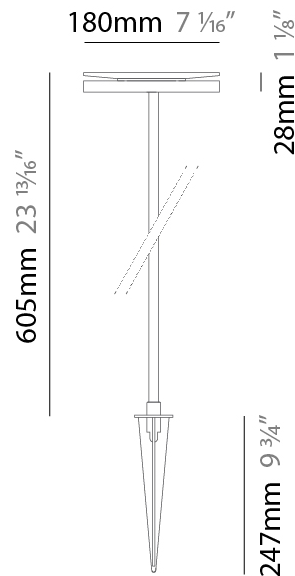

PROJECT	_____
TYPE	_____
SPECIFIER	_____
QUANTITY	_____
DATE	_____

CHIODO POST

E9B233-

base number   Finish
Options

1. To build a product code in our configurator select the specify button on the base model # product page
2. To build a manual product code on this datasheet choose from the options listed below in blue font and add the suffix to the base model #

GENERAL

Series: Chiodo
Brand: Platek
Division: Exterior
Mounting Type: Post
Mounting Location: Above Ground
Subcategory: Bollard - Garden

PHYSICAL

Shape: Disc
Diameter (mm): 180
Diameter (in): 7 1/16
Height (mm): 605
Height (in): 23 3/4
Light Distribution: Omnidirectional
Weight (kg): 1.75
Weight (lbs): 3.85
Screws: No visible screws
Diffuser: Frosted Methacrylate
Fixture Finish: **BLK / COR**
Fixture Material: Aluminum
Upon Request: Finishes - White, Green Forest, Gray, Anthracite

ELECTRICAL

Lamp Type: LED
Input Wattage (W): 12.1
Dimming: Non-Dimmable
Input Voltage (V): 120Vac Direct Line

LED

Color Temperature (°K): 3000
Max. Delivered Lumen (lm): 595
Nominal Lumen (lm): 710
CRI: >80 CRI
Lamp Life (hrs): 60000

OPTICAL

Optic°: 93

RATINGS AND CERTIFICATIONS

Certified By: Certified for North American Standards
IP rating: IP65
IK Rating: IK05
Bug Rating: B0 U2 G0
Upon Request: Higher Maximum Ambient Temperature