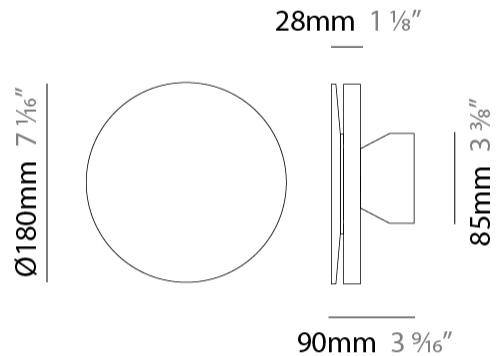

CHIODO SURFACE

E9W588-

base number   Finish
Options

1. To build a product code in our configurator select the specify button on the base model # product page
2. To build a manual product code on this datasheet choose from the options listed below in blue font and add the suffix to the base model #

GENERAL

Series: Chiodo
Brand: Platek
Division: Exterior
Mounting Type: Surface
Mounting Location: Wall

PHYSICAL

Shape: Disc
Diameter (mm): 180
Diameter (in): 7 1/16
Extension (mm): 90
Extension (in): 3 9/16
Light Distribution: Indirect
Weight (kg): 1.16
Weight (lbs): 2.55
Screws: No visible screws
Diffuser: Frosted Methacrylate
Gasket: Gore (R) valve
Fixture Finish: [BLK / COR](#)
Fixture Material: Aluminum
Cable Details: 3 x 1mm^2
Upon Request: Finishes - White, Green Forest, Gray, Anthracite

ELECTRICAL

Lamp Type: LED
Input Wattage (W): 12.1
Dimming: Non-Dimmable
Input Voltage (V): 120

LED

Color Temperature (°K): 3000
Max. Delivered Lumen (lm): 340
Nominal Lumen (lm): 710
CRI: >80 CRI
Lamp Life (hrs): 60000

OPTICAL

Optic°: 121
Beam Angle: Diffused

RATINGS AND CERTIFICATIONS

Certified By: Certified for North American Standards
IP rating: IP65
IK Rating: IK05
Upon Request: Higher Maximum Ambient Temperature

PROJECT	_____
TYPE	_____
SPECIFIER	_____
QUANTITY	_____
DATE	_____