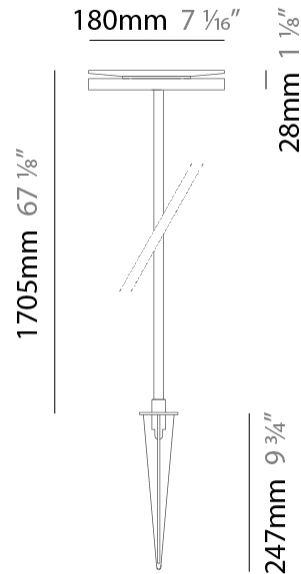

PROJECT
TYPE
SPECIFIER
QUANTITY
DATE

CHiodo POST

E9B235-

base number   Finish
Options

1. To build a product code in our configurator select the specify button on the base model # product page
2. To build a manual product code on this datasheet choose from the options listed below in blue font and add the suffix to the base model #

GENERAL

Series: Chiodo
Brand: Platak
Division: Exterior
Mounting Type: Post
Mounting Location: Above Ground
Subcategory: Bollard - Garden

PHYSICAL

Shape: Disc
Diameter (mm): 180
Diameter (in): 7 1/16
Height (mm): 1705
Height (in): 67 1/8
Light Distribution: Omnidirectional
Weight (kg): 2
Weight (lbs): 4.4
Screws: No visible screws
Diffuser: Frosted Methacrylate
Fixture Finish: **BLK / COR**
Fixture Material: Aluminum
Upon Request: Finishes - White, Green Forest, Gray, Anthracite

ELECTRICAL

Lamp Type: LED
Input Wattage (W): 12.1
Dimming: Non-Dimmable
Input Voltage (V): 120Vac Direct Line

LED

Color Temperature (°K): 3000
Max. Delivered Lumen (lm): 595 / 620
Nominal Lumen (lm): 710
CRI: >80 CRI
Lamp Life (hrs): 60000

OPTICAL

Optic°: 93

RATINGS AND CERTIFICATIONS

Certified By: Certified for North American Standards
IP rating: IP65
IK Rating: IK05
Bug Rating: B0 U2 G0
Upon Request: Higher Maximum Ambient Temperature