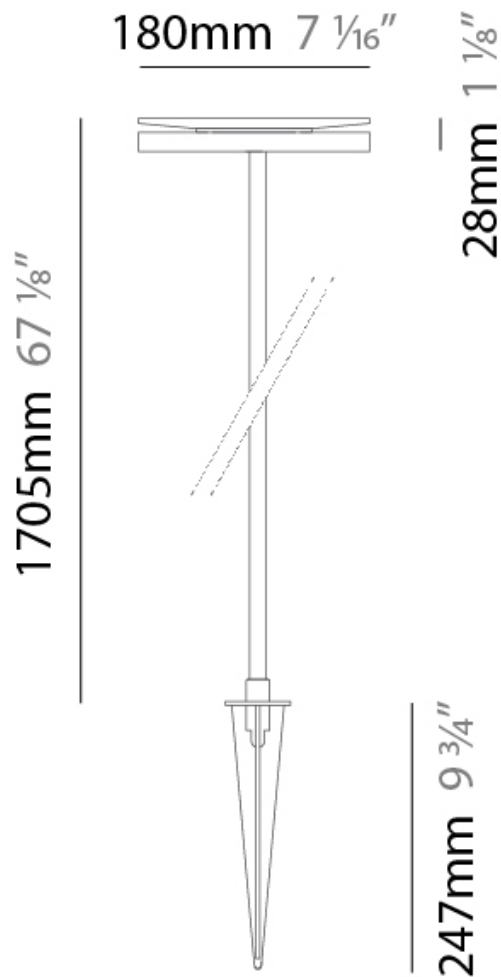

CHiodo POST

E9B235-

PROJECT	_____
TYPE	_____
SPECIFIER	_____
QUANTITY	_____
DATE	_____