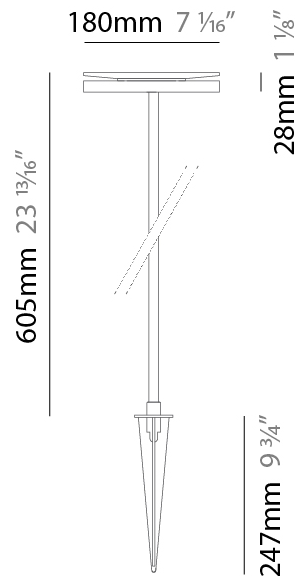

PROJECT	_____
TYPE	_____
SPECIFIER	_____
QUANTITY	_____
DATE	_____

CHiodo POST

E9B233-

base number   Finish
Options

1. To build a product code in our configurator select the specify button on the base model # product page
2. To build a manual product code on this datasheet choose from the options listed below in blue font and add the suffix to the base model #

GENERAL

Series: Chiodo
Brand: Platek
Division: Exterior
Mounting Type: Post
Mounting Location: Above Ground
Subcategory: Bollard - Garden

PHYSICAL

Shape: Disc
Diameter (mm): 180
Diameter (in): 7 1/16
Height (mm): 605
Height (in): 23 3/4
Light Distribution: Omnidirectional
Weight (kg): 1.75
Weight (lbs): 3.85
Screws: No visible screws
Diffuser: Frosted Methacrylate
Fixture Finish: **BLK / COR**
Fixture Material: Aluminum
Upon Request: Finishes - White, Green Forest, Gray, Anthracite

ELECTRICAL

Lamp Type: LED
Input Wattage (W): 12.1
Dimming: Non-Dimmable
Input Voltage (V): 120Vac Direct Line

LED

Color Temperature (°K): 3000
Max. Delivered Lumen (lm): 595
Nominal Lumen (lm): 710
CRI: >80 CRI
Lamp Life (hrs): 60000

OPTICAL

Optic°: 93

RATINGS AND CERTIFICATIONS

Certified By: Certified for North American Standards
IP rating: IP65
IK Rating: IK05
Bug Rating: B0 U2 G0
Upon Request: Higher Maximum Ambient Temperature