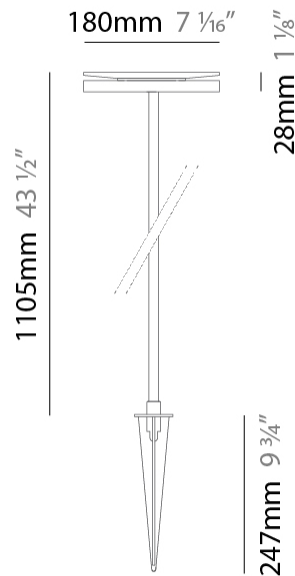

PROJECT
TYPE
SPECIFIER
QUANTITY
DATE

CHiodo POST

E9B234-

base number   Finish
Options

1. To build a product code in our configurator select the specify button on the base model # product page
2. To build a manual product code on this datasheet choose from the options listed below in blue font and add the suffix to the base model #

GENERAL

Series: Chiodo
Brand: Platek
Division: Exterior
Mounting Type: Post
Mounting Location: Above Ground
Subcategory: Bollard - Garden

PHYSICAL

Shape: Disc
Diameter (mm): 180
Diameter (in): 7 1/16
Height (mm): 1105
Height (in): 43 1/2
Light Distribution: Omnidirectional
Weight (kg): 1.94
Weight (lbs): 4.28
Screws: No visible screws
Diffuser: Frosted Methacrylate
Fixture Finish: **BLK / COR**
Fixture Material: Aluminum
Upon Request: Finishes - White, Green Forest, Gray, Anthracite

ELECTRICAL

Lamp Type: LED
Input Wattage (W): 12.1
Dimming: Non-Dimmable
Input Voltage (V): 120Vac Direct Line

LED

Color Temperature (°K): 3000
Max. Delivered Lumen (lm): 595
Nominal Lumen (lm): 710
CRI: >80 CRI
Lamp Life (hrs): 60000

OPTICAL

Optic°: 93

RATINGS AND CERTIFICATIONS

Certified By: Certified for North American Standards
IP rating: IP65
IK Rating: IK05
Bug Rating: B0 U2 G0