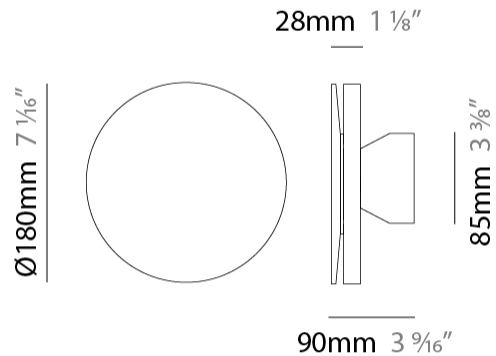

CHiodo SURFACE

E9W588-

base number   Finish
Options

1. To build a product code in our configurator select the specify button on the base model # product page
2. To build a manual product code on this datasheet choose from the options listed below in blue font and add the suffix to the base model #

GENERAL

Series: Chiodo
Brand: Platek
Division: Exterior
Mounting Type: Surface
Mounting Location: Wall

PHYSICAL

Shape: Disc
Diameter (mm): 180
Diameter (in): 7 1/16
Extension (mm): 90
Extension (in): 3 9/16
Light Distribution: Indirect
Weight (kg): 1.16
Weight (lbs): 2.55
Screws: No visible screws
Diffuser: Frosted Methacrylate
Gasket: Gore (R) valve
[Fixture Finish: BLK / COR](#)
Fixture Material: Aluminum
Cable Details: 3 x 1mm^2
Upon Request: Finishes - White, Green Forest, Gray, Anthracite

ELECTRICAL

Lamp Type: LED
Input Wattage (W): 12.1
Dimming: Non-Dimmable
Input Voltage (V): 120

LED

Color Temperature (°K): 3000
Max. Delivered Lumen (lm): 340
Nominal Lumen (lm): 710
CRI: >80 CRI
Lamp Life (hrs): 60000

OPTICAL

Optic°: 121
Beam Angle: Diffused

RATINGS AND CERTIFICATIONS

Certified By: Certified for North American Standards
IP rating: IP65
IK Rating: IK05
Upon Request: Higher Maximum Ambient Temperature

PROJECT	_____
TYPE	_____
SPECIFIER	_____
QUANTITY	_____
DATE	_____