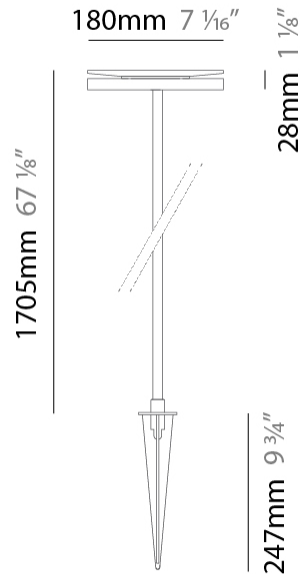

PROJECT
TYPE
SPECIFIER
QUANTITY
DATE

CHiodo POST

E9B235-

base number   Finish
Options

1. To build a product code in our configurator select the specify button on the base model # product page
2. To build a manual product code on this datasheet choose from the options listed below in blue font and add the suffix to the base model #

GENERAL

Series: Chiodo
Brand: Platak
Division: Exterior
Mounting Type: Post
Mounting Location: Above Ground
Subcategory: Bollard - Garden

PHYSICAL

Shape: Disc
Diameter (mm): 180
Diameter (in): 7 1/16
Height (mm): 1705
Height (in): 67 1/8
Light Distribution: Omnidirectional
Weight (kg): 2
Weight (lbs): 4.4
Screws: No visible screws
Diffuser: Frosted Methacrylate
Fixture Finish: **BLK / COR**
Fixture Material: Aluminum
Upon Request: Finishes - White, Green Forest, Gray, Anthracite

ELECTRICAL

Lamp Type: LED
Input Wattage (W): 12.1
Dimming: Non-Dimmable
Input Voltage (V): 120Vac Direct Line

LED

Color Temperature (°K): 3000
Max. Delivered Lumen (lm): 595 / 620
Nominal Lumen (lm): 710
CRI: >80 CRI
Lamp Life (hrs): 60000

OPTICAL

Optic°: 93

RATINGS AND CERTIFICATIONS

Certified By: Certified for North American Standards
IP rating: IP65
IK Rating: IK05
Bug Rating: B0 U2 G0
Upon Request: Higher Maximum Ambient Temperature