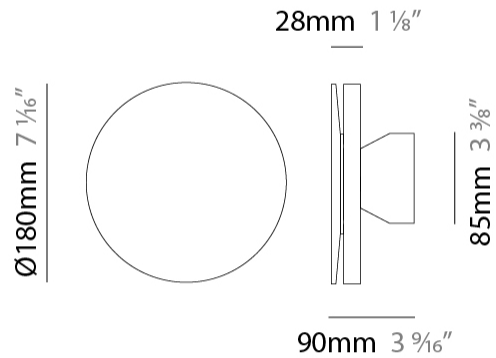

CHIODO SURFACE

E9W588-

base number   Finish
Options

1. To build a product code in our configurator select the specify button on the base model # product page
2. To build a manual product code on this datasheet choose from the options listed below in blue font and add the suffix to the base model #

GENERAL

Series: Chiodo
Brand: Platek
Division: Exterior
Mounting Type: Surface
Mounting Location: Wall

PHYSICAL

Shape: Disc
Diameter (mm): 180
Diameter (in): 7 1/16
Extension (mm): 90
Extension (in): 3 9/16
Light Distribution: Indirect
Weight (kg): 1.16
Weight (lbs): 2.55
Screws: No visible screws
Diffuser: Frosted Methacrylate
Gasket: Gore (R) valve
Fixture Finish: [BLK / COR](#)
Fixture Material: Aluminum
Cable Details: 3 x 1mm^2
Upon Request: Finishes - White, Green Forest, Gray, Anthracite

ELECTRICAL

Lamp Type: LED
Input Wattage (W): 12.1
Dimming: Non-Dimmable
Input Voltage (V): 120

LED

Color Temperature (°K): 3000
Max. Delivered Lumen (lm): 340
Nominal Lumen (lm): 710
CRI: >80 CRI
Lamp Life (hrs): 60000

OPTICAL

Optic°: 121
Beam Angle: Diffused

RATINGS AND CERTIFICATIONS

Certified By: Certified for North American Standards
IP rating: IP65
IK Rating: IK05
Upon Request: Higher Maximum Ambient Temperature

PROJECT	_____
TYPE	_____
SPECIFIER	_____
QUANTITY	_____
DATE	_____