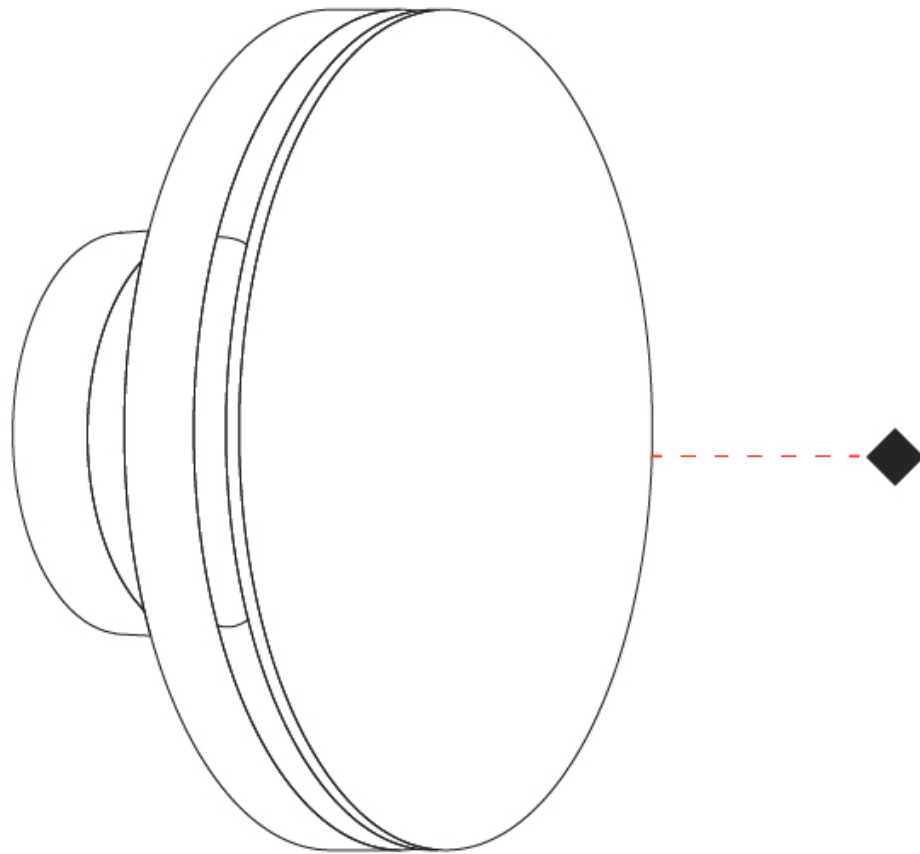

CHIODO SURFACE

E9W588-

PROJECT	_____
TYPE	_____
SPECIFIER	_____
QUANTITY	_____
DATE	_____

E