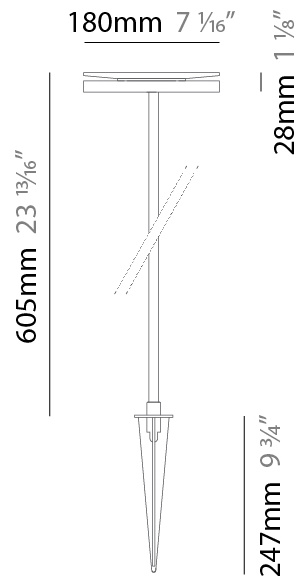

PROJECT	_____
TYPE	_____
SPECIFIER	_____
QUANTITY	_____
DATE	_____

CHiodo POST

E9B233-

base number   Finish
Options

1. To build a product code in our configurator select the specify button on the base model # product page
2. To build a manual product code on this datasheet choose from the options listed below in blue font and add the suffix to the base model #

GENERAL

Series: Chiodo
Brand: Platak
Division: Exterior
Mounting Type: Post
Mounting Location: Above Ground
Subcategory: Bollard - Garden

PHYSICAL

Shape: Disc
Diameter (mm): 180
Diameter (in): 7 1/16
Height (mm): 605
Height (in): 23 3/4
Light Distribution: Omnidirectional
Weight (kg): 1.75
Weight (lbs): 3.85
Screws: No visible screws
Diffuser: Frosted Methacrylate
Fixture Finish: **BLK / COR**
Fixture Material: Aluminum
Upon Request: Finishes - White, Green Forest, Gray, Anthracite

ELECTRICAL

Lamp Type: LED
Input Wattage (W): 12.1
Dimming: Non-Dimmable
Input Voltage (V): 120Vac Direct Line

LED

Color Temperature (°K): 3000
Max. Delivered Lumen (lm): 595
Nominal Lumen (lm): 710
CRI: >80 CRI
Lamp Life (hrs): 60000

OPTICAL

Optic°: 93

RATINGS AND CERTIFICATIONS

Certified By: Certified for North American Standards
IP rating: IP65
IK Rating: IK05
Bug Rating: B0 U2 G0
Upon Request: Higher Maximum Ambient Temperature