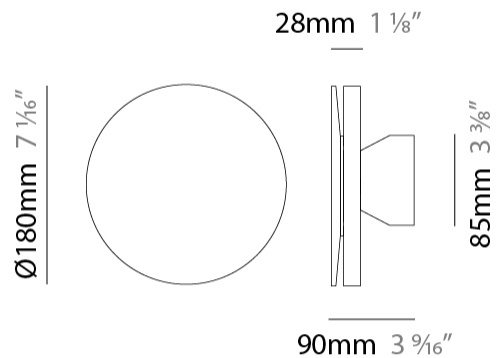

CHIODO SURFACE

E9W588-

base number   Finish
Options

1. To build a product code in our configurator select the specify button on the base model # product page
2. To build a manual product code on this datasheet choose from the options listed below in blue font and add the suffix to the base model #

GENERAL

Series: Chiodo
Brand: Platek
Division: Exterior
Mounting Type: Surface
Mounting Location: Wall

PHYSICAL

Shape: Disc
Diameter (mm): 180
Diameter (in): 7 1/16
Extension (mm): 90
Extension (in): 3 9/16
Light Distribution: Indirect
Weight (kg): 1.16
Weight (lbs): 2.55
Screws: No visible screws
Diffuser: Frosted Methacrylate
Gasket: Gore (R) valve
[Fixture Finish: BLK / COR](#)
Fixture Material: Aluminum
Cable Details: 3 x 1mm^2
Upon Request: Finishes - White, Green Forest, Gray, Anthracite

ELECTRICAL

Lamp Type: LED
Input Wattage (W): 12.1
Dimming: Non-Dimmable
Input Voltage (V): 120

LED

Color Temperature (°K): 3000
Max. Delivered Lumen (lm): 340
Nominal Lumen (lm): 710
CRI: >80 CRI
Lamp Life (hrs): 60000

OPTICAL

Optic°: 121
Beam Angle: Diffused

RATINGS AND CERTIFICATIONS

Certified By: Certified for North American Standards
IP rating: IP65
IK Rating: IK05
Upon Request: Higher Maximum Ambient Temperature

PROJECT	_____
TYPE	_____
SPECIFIER	_____
QUANTITY	_____
DATE	_____