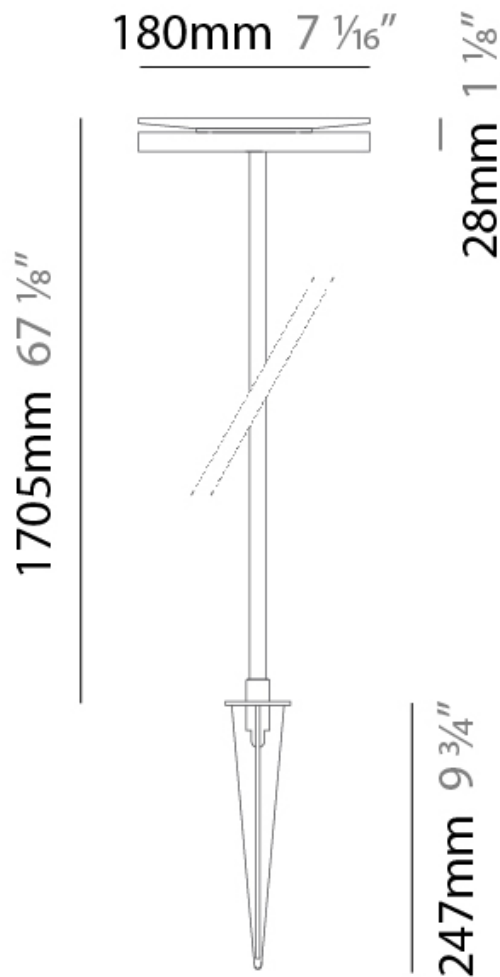

CHiodo POST

E9B235-

PROJECT

TYPE

SPECIFIER

QUANTITY

DATE