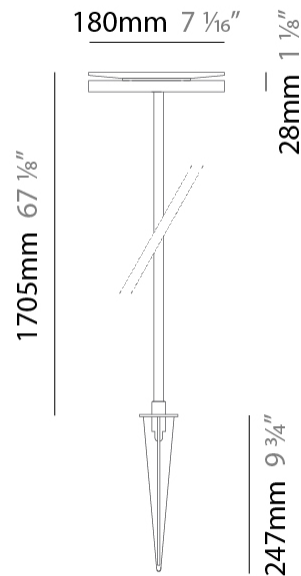

PROJECT
TYPE
SPECIFIER
QUANTITY
DATE

CHiodo POST

E9B235-

base number   Finish
Options

1. To build a product code in our configurator select the specify button on the base model # product page
2. To build a manual product code on this datasheet choose from the options listed below in blue font and add the suffix to the base model #

GENERAL

Series: Chiodo
Brand: Platek
Division: Exterior
Mounting Type: Post
Mounting Location: Above Ground
Subcategory: Bollard - Garden

PHYSICAL

Shape: Disc
Diameter (mm): 180
Diameter (in): 7 1/16
Height (mm): 1705
Height (in): 67 1/8
Light Distribution: Omnidirectional
Weight (kg): 2
Weight (lbs): 4.4
Screws: No visible screws
Diffuser: Frosted Methacrylate
Fixture Finish: **BLK / COR**
Fixture Material: Aluminum
Upon Request: Finishes - White, Green Forest, Gray, Anthracite

ELECTRICAL

Lamp Type: LED
Input Wattage (W): 12.1
Dimming: Non-Dimmable
Input Voltage (V): 120Vac Direct Line

LED

Color Temperature (°K): 3000
Max. Delivered Lumen (lm): 595 / 620
Nominal Lumen (lm): 710
CRI: >80 CRI
Lamp Life (hrs): 60000

OPTICAL

Optic°: 93

RATINGS AND CERTIFICATIONS

Certified By: Certified for North American Standards
IP rating: IP65
IK Rating: IK05
Bug Rating: B0 U2 G0
Upon Request: Higher Maximum Ambient Temperature