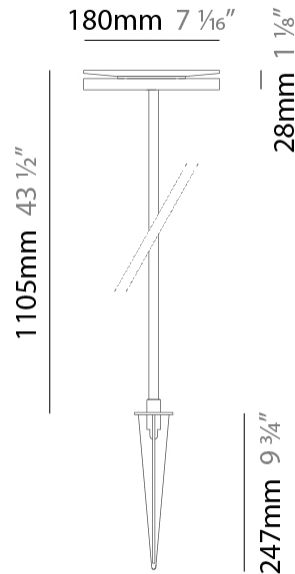

PROJECT
TYPE
SPECIFIER
QUANTITY
DATE

CHiodo POST

E9B234-

base number   Finish
Options

1. To build a product code in our configurator select the specify button on the base model # product page
2. To build a manual product code on this datasheet choose from the options listed below in blue font and add the suffix to the base model #

GENERAL

Series: Chiodo
Brand: Platek
Division: Exterior
Mounting Type: Post
Mounting Location: Above Ground
Subcategory: Bollard - Garden

PHYSICAL

Shape: Disc
Diameter (mm): 180
Diameter (in): 7 1/16
Height (mm): 1105
Height (in): 43 1/2
Light Distribution: Omnidirectional
Weight (kg): 1.94
Weight (lbs): 4.28
Screws: No visible screws
Diffuser: Frosted Methacrylate
Fixture Finish: **BLK / COR**
Fixture Material: Aluminum
Upon Request: Finishes - White, Green Forest, Gray, Anthracite

ELECTRICAL

Lamp Type: LED
Input Wattage (W): 12.1
Dimming: Non-Dimmable
Input Voltage (V): 120Vac Direct Line

LED

Color Temperature (°K): 3000
Max. Delivered Lumen (lm): 595
Nominal Lumen (lm): 710
CRI: >80 CRI
Lamp Life (hrs): 60000

OPTICAL

Optic°: 93

RATINGS AND CERTIFICATIONS

Certified By: Certified for North American Standards
IP rating: IP65
IK Rating: IK05
Bug Rating: B0 U2 G0