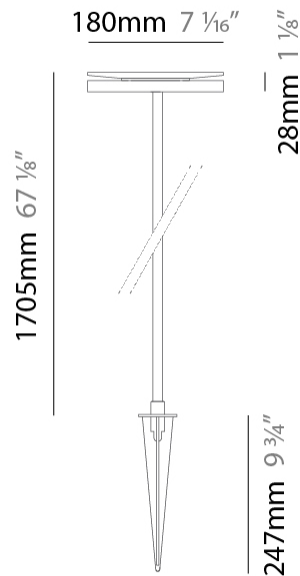

PROJECT
TYPE
SPECIFIER
QUANTITY
DATE

CHiodo POST

E9B235-

base number   Finish
Options

1. To build a product code in our configurator select the specify button on the base model # product page
2. To build a manual product code on this datasheet choose from the options listed below in blue font and add the suffix to the base model #

GENERAL

Series: Chiodo
Brand: Platek
Division: Exterior
Mounting Type: Post
Mounting Location: Above Ground
Subcategory: Bollard - Garden

PHYSICAL

Shape: Disc
Diameter (mm): 180
Diameter (in): 7 1/16
Height (mm): 1705
Height (in): 67 1/8
Light Distribution: Omnidirectional
Weight (kg): 2
Weight (lbs): 4.4
Screws: No visible screws
Diffuser: Frosted Methacrylate
Fixture Finish: **BLK / COR**
Fixture Material: Aluminum
Upon Request: Finishes - White, Green Forest, Gray, Anthracite

ELECTRICAL

Lamp Type: LED
Input Wattage (W): 12.1
Dimming: Non-Dimmable
Input Voltage (V): 120Vac Direct Line

LED

Color Temperature (°K): 3000
Max. Delivered Lumen (lm): 595 / 620
Nominal Lumen (lm): 710
CRI: >80 CRI
Lamp Life (hrs): 60000

OPTICAL

Optic°: 93

RATINGS AND CERTIFICATIONS

Certified By: Certified for North American Standards
IP rating: IP65
IK Rating: IK05
Bug Rating: B0 U2 G0
Upon Request: Higher Maximum Ambient Temperature