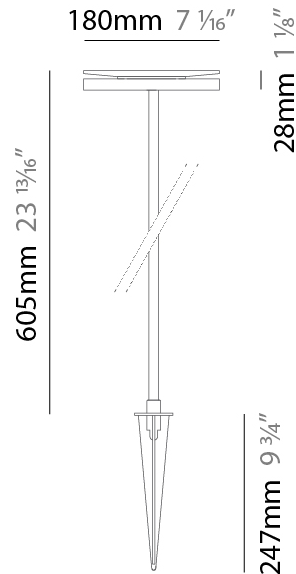

PROJECT	_____
TYPE	_____
SPECIFIER	_____
QUANTITY	_____
DATE	_____

CHIODO POST

E9B233-

base number   Finish
Options

1. To build a product code in our configurator select the specify button on the base model # product page
2. To build a manual product code on this datasheet choose from the options listed below in blue font and add the suffix to the base model #

GENERAL

Series: Chiodo
Partner: Platek
Division: Exterior
Installation: Post
Product Type: Bollard - Garden
Mounting Location: Above Ground

PHYSICAL

Shape: Disc
Diameter (mm): 180
Diameter (in): 7 1/16
Height (mm): 605
Height (in): 23 3/4
Weight (kg): 1.75
Weight (lbs): 3.85
Screws: No visible screws
Diffuser: Frosted Methacrylate
Fixture Finish: BLK / COR
Fixture Material: Aluminum
Upon Request: Finishes - White, Green Forest, Gray, Anthracite

ELECTRICAL

Lamp Type: LED
Input Wattage (W): 11
Total Output Wattage (W): 9
Dimming: Non-Dimmable / 0-10V Dimming
Driver Included: No
Driver Location: Remote
Driver Type: Constant Voltage - Universal
Driver Class: Class 2
Input Voltage (V): 120 - 277
Output Voltage (V): 24

LED

Color Temperature (°K): 3000
Max. Delivered Lumen (lm): 595
Nominal Lumen (lm): 710
CRI: >80 CRI
Lamp Life (hrs): 50000

OPTICAL

Optic°: 93

RATINGS AND CERTIFICATIONS

Certified By: Certified for North American Standards
IP rating: IP65
IK Rating: IK05
Bug Rating: B0 U2 G0
Upon Request: Higher Maximum Ambient Temperature