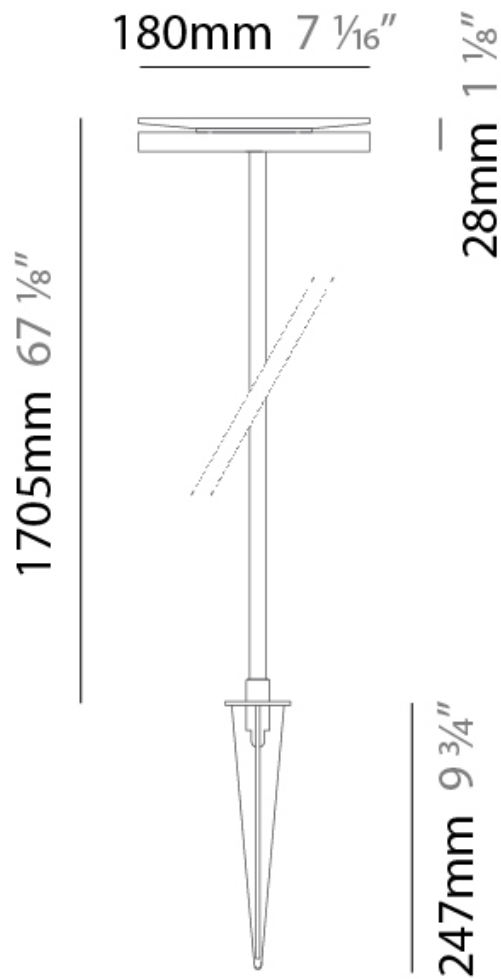

CHIODO POST

E9B235-

PROJECT

TYPE

SPECIFIER

QUANTITY

DATE