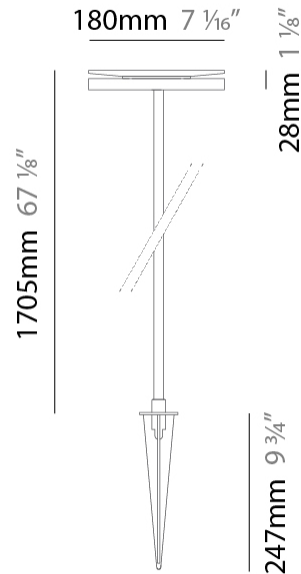

PROJECT	_____
TYPE	_____
SPECIFIER	_____
QUANTITY	_____
DATE	_____

CHIODO POST

E9B235-

base number   Finish
Options

1. To build a product code in our configurator select the specify button on the base model # product page
2. To build a manual product code on this datasheet choose from the options listed below in blue font and add the suffix to the base model #

GENERAL

Series: Chiodo
Partner: Platek
Division: Exterior
Installation: Post
Product Type: Bollard - Garden
Mounting Location: Above Ground

PHYSICAL

Shape: Disc
Diameter (mm): 180
Diameter (in): 7 1/16
Height (mm): 1705
Height (in): 67 1/8
Weight (kg): 2
Weight (lbs): 4.4
Screws: No visible screws
Diffuser: Frosted Methacrylate
Fixture Finish: BLK / COR
Fixture Material: Aluminum
Upon Request: Finishes - White, Green Forest, Gray, Anthracite

ELECTRICAL

Lamp Type: LED
Input Wattage (W): 11
Total Output Wattage (W): 9
Dimming: Non-Dimmable / 0-10V Dimming
Driver Included: No
Driver Location: Remote
Driver Type: Constant Voltage - Universal
Driver Class: Class 2
Input Voltage (V): 120 - 277
Output Voltage (V): 24

LED

Color Temperature (°K): 3000
Max. Delivered Lumen (lm): 595 / 620
Nominal Lumen (lm): 710
CRI: >80 CRI
Lamp Life (hrs): 50000

OPTICAL

Optic°: 93

RATINGS AND CERTIFICATIONS

Certified By: Certified for North American Standards
IP rating: IP65
IK Rating: IK05
Bug Rating: B0 U2 G0
Upon Request: Higher Maximum Ambient Temperature