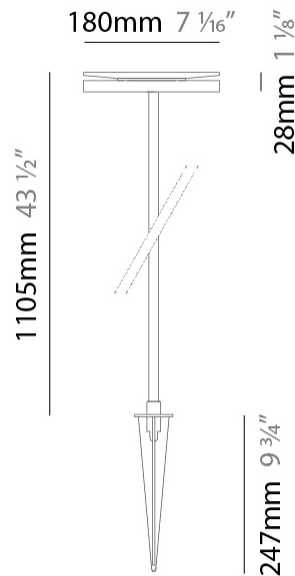

CHIODO POST

E9B234-

base number   Finish
Options

PROJECT	_____
TYPE	_____
SPECIFIER	_____
QUANTITY	_____
DATE	_____

1. To build a product code in our configurator select the specify button on the base model # product page
2. To build a manual product code on this datasheet choose from the options listed below in blue font and add the suffix to the base model #

GENERAL

Series: Chiodo
Partner: Platek
Division: Exterior
Installation: Post
Product Type: Bollard - Garden
Mounting Location: Above Ground

PHYSICAL

Shape: Disc
Diameter (mm): 180
Diameter (in): 7 1/16
Height (mm): 1105
Height (in): 43 1/2
Weight (kg): 1.94
Weight (lbs): 4.28
Screws: No visible screws
Diffuser: Frosted Methacrylate
Fixture Finish: BLK / COR
Fixture Material: Aluminum
Upon Request: Finishes - White, Green Forest, Gray, Anthracite

ELECTRICAL

Lamp Type: LED
Input Wattage (W): 11
Total Output Wattage (W): 9
Dimming: Non-Dimmable / 0-10V Dimming
Driver Included: No
Driver Location: Remote
Driver Type: Constant Voltage - Universal
Driver Class: Class 2
Input Voltage (V): 120 - 277
Output Voltage (V): 24

LED

Color Temperature (°K): 3000
Max. Delivered Lumen (lm): 595
Nominal Lumen (lm): 710
CRI: >80 CRI
Lamp Life (hrs): 50000

OPTICAL

Optic°: 93

RATINGS AND CERTIFICATIONS

Certified By: Certified for North American Standards
IP rating: IP65
IK Rating: IK05
Bug Rating: B0 U2 G0