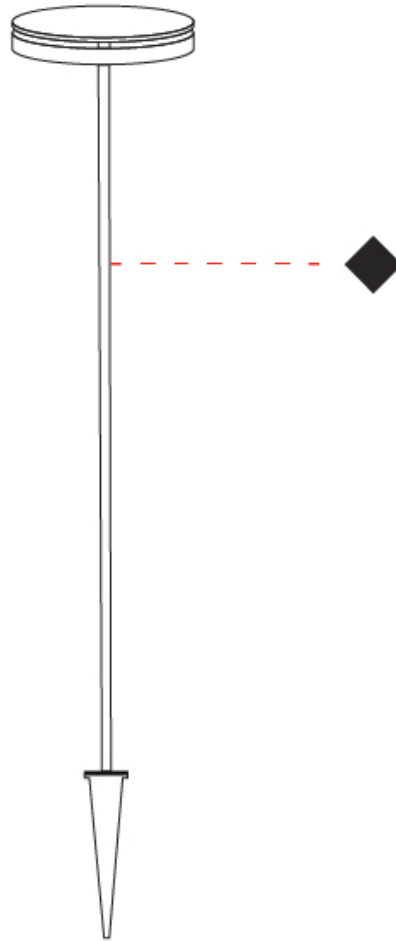

CHiodo POST

E9B234-

PROJECT _____

TYPE _____

SPECIFIER _____

QUANTITY _____

DATE _____

E