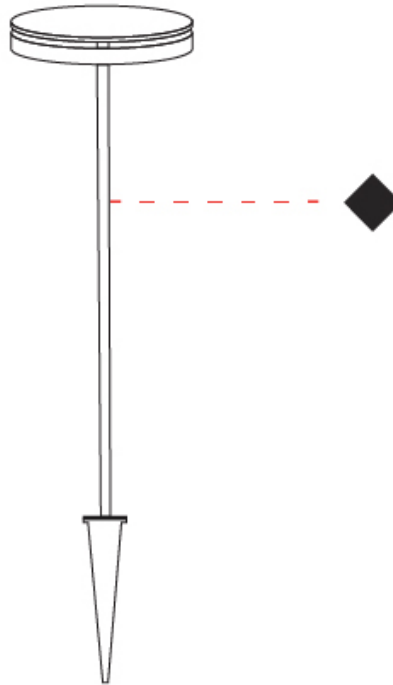

#### PHYSICAL

Shape: Disc  
 Diameter (mm): 180  
 Diameter (in): 7 1/16  
 Height (mm): 605  
 Height (in): 23 3/4  
 Weight (kg): 1.75  
 Weight (lbs): 3.85  
 Screws: No visible screws  
 Diffuser: Frosted Methacrylate  
 Fixture Finish: BLK / COR  
 Fixture Material: Aluminum  
 Upon Request: Finishes - White, Green Forest, Gray, Anthracite

## CHIODO POST

#### PHYSICAL

Shape: Disc  
 Diameter (mm): 180  
 Diameter (in): 7 1/16  
 Height (mm): 1105  
 Height (in): 43 1/2  
 Weight (kg): 1.94  
 Weight (lbs): 4.28  
 Screws: No visible screws  
 Diffuser: Frosted Methacrylate  
 Fixture Finish: BLK / COR  
 Fixture Material: Aluminum  
 Upon Request: Finishes - White, Green Forest, Gray, Anthracite