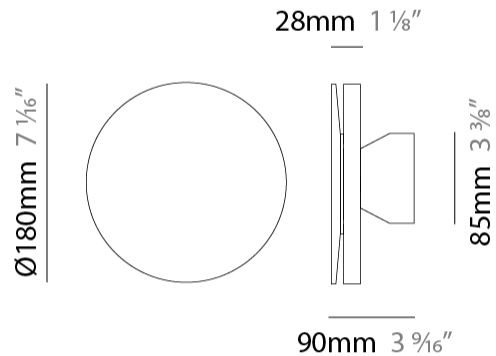

E9W588-

base number Finish
Options

1. To build a product code in our configurator select the specify button on the base model # product page
2. To build a manual product code on this datasheet choose from the options listed below in blue font and add the suffix to the base model #

GENERAL

Series: Chiodo
Partner: Platek
Division: Exterior
Installation: Surface
Mounting Location: Wall
Light Distribution: Indirect

PHYSICAL

Shape: Disc
Diameter (mm): 180
Diameter (in): 7 1/16
Extension (mm): 90
Extension (in): 3 3/16
Weight (kg): 1.16
Weight (lbs): 2.55
Screws: No visible screws
Diffuser: Frosted Methacrylate
Gasket: Gore (R) valve
Fixture Finish: [BLK / COR](#)
Fixture Material: Aluminum
Cable Details: 3 x 1mm^2
Upon Request: Finishes - White, Green Forest, Gray, Anthracite

ELECTRICAL

Lamp Type: LED
Input Wattage (W): 11
Total Output Wattage (W): 9
Dimming: Non-Dimmable / 0-10V Dimming
Driver Included: No
Driver Location: Remote
Driver Type: Constant Voltage - Universal
Driver Class: Class 2
Input Voltage (V): 120 - 277
Output Voltage (V): 24

LED

Color Temperature (°K): 3000
Max. Delivered Lumen (lm): 340
Nominal Lumen (lm): 710
CRI: >80 CRI
Lamp Life (hrs): 50000

OPTICAL

Optic°: 121
Beam Angle: Diffused

RATINGS AND CERTIFICATIONS

Certified By: Certified for North American Standards
IP rating: IP65
IK Rating: IK05
Upon Request: Higher Maximum Ambient Temperature

PROJECT
TYPE
SPECIFIER
QUANTITY
DATE