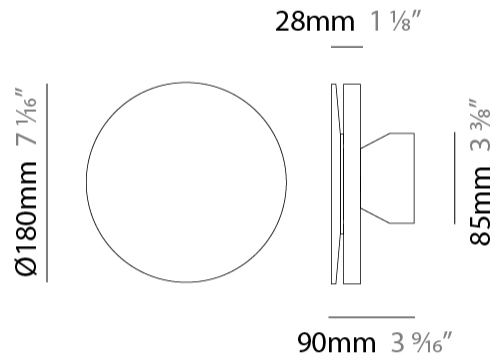

PROJECT
TYPE
SPECIFIER
QUANTITY
DATE

CHIODO SURFACE

E9W588-

base number   Finish
Options

1. To build a product code in our configurator select the specify button on the base model # product page
2. To build a manual product code on this datasheet choose from the options listed below in blue font and add the suffix to the base model #

GENERAL

Series: Chiodo
Brand: Platek
Division: Exterior
Mounting Type: Surface
Mounting Location: Wall

PHYSICAL

Shape: Disc
Diameter (mm): 180
Diameter (in): 7 1/16
Extension (mm): 90
Extension (in): 3 9/16
Light Distribution: Indirect
Weight (kg): 1.16
Weight (lbs): 2.55
Screws: No visible screws
Diffuser: Frosted Methacrylate
Gasket: Gore (R) valve
Fixture Finish: [BLK / COR](#)
Fixture Material: Aluminum
Cable Details: 3 x 1mm^2
Upon Request: Finishes - White, Green Forest, Gray, Anthracite

ELECTRICAL

Lamp Type: LED
Input Wattage (W): 12.1
Dimming: Non-Dimmable
Input Voltage (V): 120

LED

Color Temperature (°K): 3000
Max. Delivered Lumen (lm): 340
Nominal Lumen (lm): 710
CRI: >80 CRI
Lamp Life (hrs): 60000

OPTICAL

Optic°: 121
Beam Angle: Diffused

RATINGS AND CERTIFICATIONS

Certified By: Certified for North American Standards
IP rating: IP65
IK Rating: IK05
Upon Request: Higher Maximum Ambient Temperature