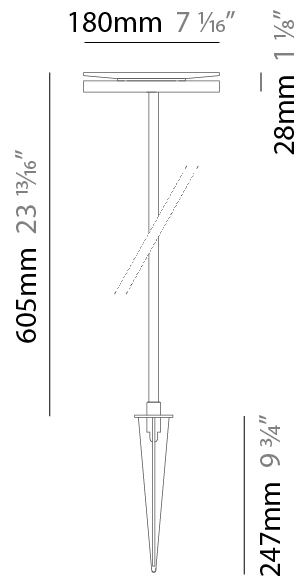

PROJECT	_____
TYPE	_____
SPECIFIER	_____
QUANTITY	_____
DATE	_____

CHiodo POST

E9B233-

base number   Finish
Options

1. To build a product code in our configurator select the specify button on the base model # product page
2. To build a manual product code on this datasheet choose from the options listed below in blue font and add the suffix to the base model #

GENERAL

Series: Chiodo
Brand: Platek
Division: Exterior
Mounting Type: Post
Mounting Location: Above Ground
Subcategory: Bollard - Garden

PHYSICAL

Shape: Disc
Diameter (mm): 180
Diameter (in): 7 1/16
Height (mm): 605
Height (in): 23 3/4
Light Distribution: Omnidirectional
Weight (kg): 1.75
Weight (lbs): 3.85
Screws: No visible screws
Diffuser: Frosted Methacrylate
Fixture Finish: **BLK / COR**
Fixture Material: Aluminum
Upon Request: Finishes - White, Green Forest, Gray, Anthracite

ELECTRICAL

Lamp Type: LED
Input Wattage (W): 12.1
Dimming: Non-Dimmable
Input Voltage (V): 120Vac Direct Line

LED

Color Temperature (°K): 3000
Max. Delivered Lumen (lm): 595
Nominal Lumen (lm): 710
CRI: >80 CRI
Lamp Life (hrs): 60000

OPTICAL

Optic°: 93

RATINGS AND CERTIFICATIONS

Certified By: Certified for North American Standards
IP rating: IP65
IK Rating: IK05
Bug Rating: B0 U2 G0
Upon Request: Higher Maximum Ambient Temperature