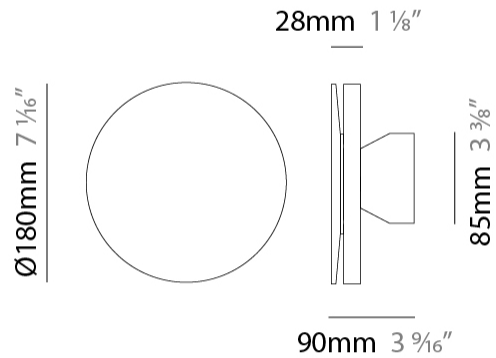

PROJECT
TYPE
SPECIFIER
QUANTITY
DATE

CHIODO SURFACE

E9W588-

base number   Finish
Options

1. To build a product code in our configurator select the specify button on the base model # product page
2. To build a manual product code on this datasheet choose from the options listed below in blue font and add the suffix to the base model #

GENERAL

Series: Chiodo
Brand: Platek
Division: Exterior
Mounting Type: Surface
Mounting Location: Wall

PHYSICAL

Shape: Disc
Diameter (mm): 180
Diameter (in): 7 1/16
Extension (mm): 90
Extension (in): 3 9/16
Light Distribution: Indirect
Weight (kg): 1.16
Weight (lbs): 2.55
Screws: No visible screws
Diffuser: Frosted Methacrylate
Gasket: Gore (R) valve
Fixture Finish: [BLK / COR](#)
Fixture Material: Aluminum
Cable Details: 3 x 1mm^2
Upon Request: Finishes - White, Green Forest, Gray, Anthracite

ELECTRICAL

Lamp Type: LED
Input Wattage (W): 12.1
Dimming: Non-Dimmable
Input Voltage (V): 120

LED

Color Temperature (°K): 3000
Max. Delivered Lumen (lm): 340
Nominal Lumen (lm): 710
CRI: >80 CRI
Lamp Life (hrs): 60000

OPTICAL

Optic°: 121
Beam Angle: Diffused

RATINGS AND CERTIFICATIONS

Certified By: Certified for North American Standards
IP rating: IP65
IK Rating: IK05
Upon Request: Higher Maximum Ambient Temperature