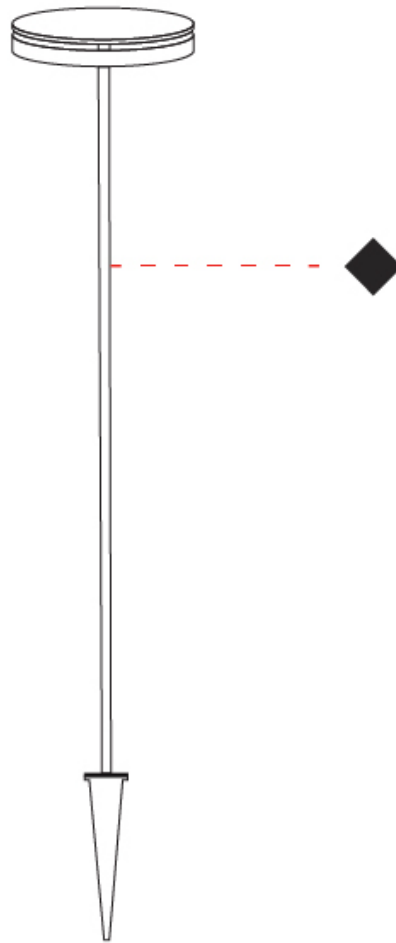

CHIODO POST

E9B234-

PROJECT	_____
TYPE	_____
SPECIFIER	_____
QUANTITY	_____
DATE	_____

E