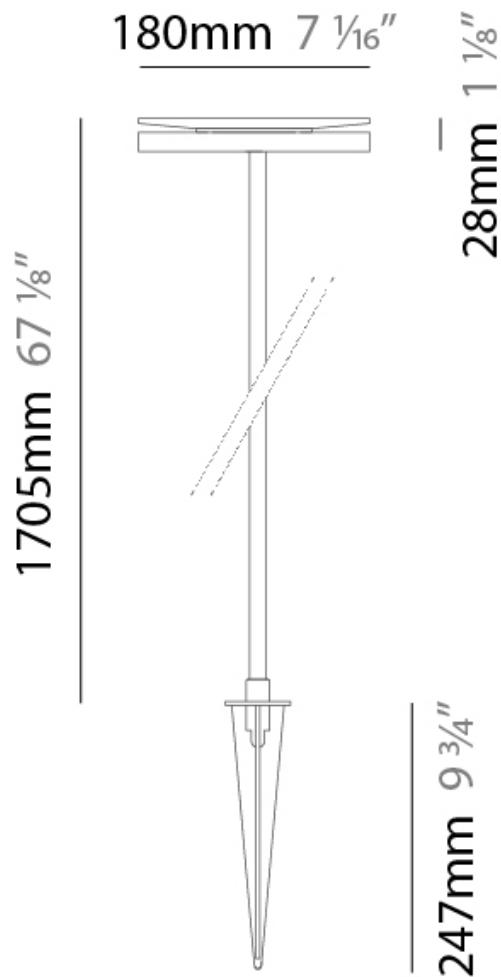

GENERAL

Series: Chiodo
 Brand: Platek
 Division: Exterior
 Mounting Type: Post
 Mounting Location: Above Ground
 Subcategory: Bollard - Garden

PHYSICAL

Shape: Disc
 Diameter (mm): 180
 Diameter (in): 7 1/16
 Height (mm): 605
 Height (in): 23 3/4
 Light Distribution: Omnidirectional
 Weight (kg): 1.75
 Weight (lbs): 3.85
 Screws: No visible screws
 Diffuser: Frosted Methacrylate
 Fixture Finish: **BLK / COR**
 Fixture Material: Aluminum
 Upon Request: Finishes - White, Green Forest, Gray, Anthracite

GENERAL

Series: Chiodo
 Brand: Platek
 Division: Exterior
 Mounting Type: Post
 Mounting Location: Above Ground
 Subcategory: Bollard - Garden

PHYSICAL

Shape: Disc
 Diameter (mm): 180
 Diameter (in): 7 1/16
 Height (mm): 1105
 Height (in): 43 1/2
 Light Distribution: Omnidirectional
 Weight (kg): 1.94
 Weight (lbs): 4.28
 Screws: No visible screws
 Diffuser: Frosted Methacrylate
 Fixture Finish: **BLK / COR**
 Fixture Material: Aluminum
 Upon Request: Finishes - White, Green Forest, Gray, Anthracite

GENERAL

Series: Chiodo
 Brand: Platek
 Division: Exterior
 Mounting Type: Post
 Mounting Location: Above Ground
 Subcategory: Bollard - Garden

PHYSICAL

Shape: Disc
 Diameter (mm): 180
 Diameter (in): 7 1/16
 Height (mm): 1705
 Height (in): 67 1/8
 Light Distribution: Omnidirectional
 Weight (kg): 2
 Weight (lbs): 4.4
 Screws: No visible screws
 Diffuser: Frosted Methacrylate
 Fixture Finish: **BLK / COR**
 Fixture Material: Aluminum
 Upon Request: Finishes - White, Green Forest, Gray, Anthracite

CHiodo POST

E9B235-

PROJECT

TYPE

SPECIFIER

QUANTITY

DATE

CHIODO SURFACE