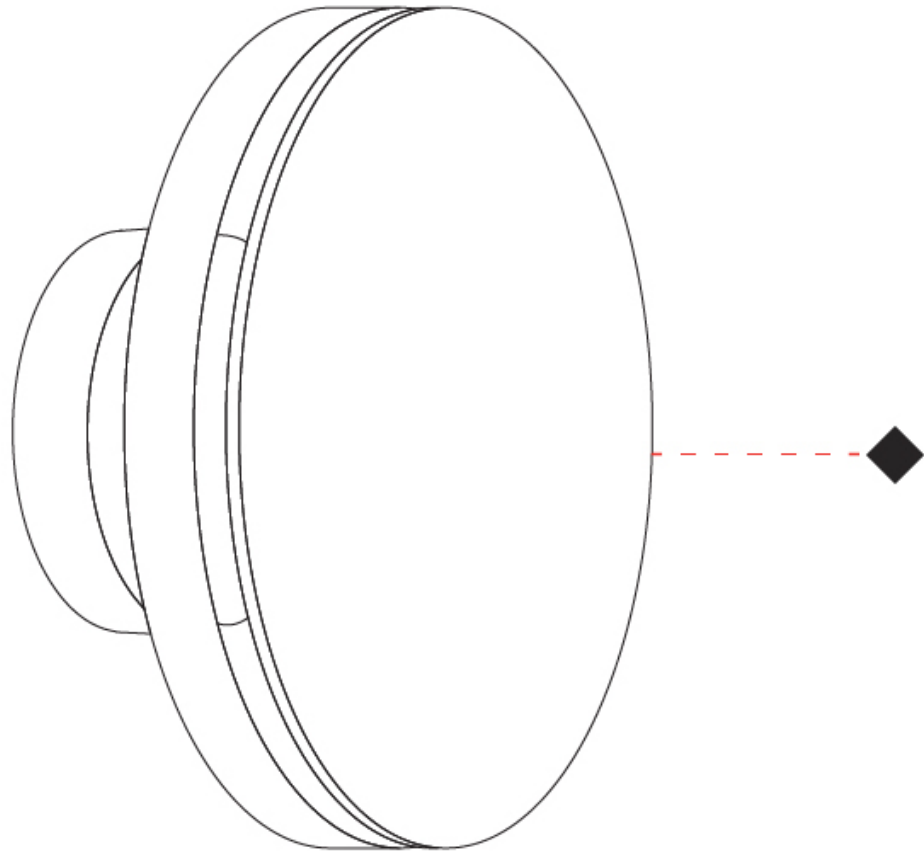

CHIODO SURFACE

E9W588-

PROJECT

TYPE

SPECIFIER

QUANTITY

DATE

E