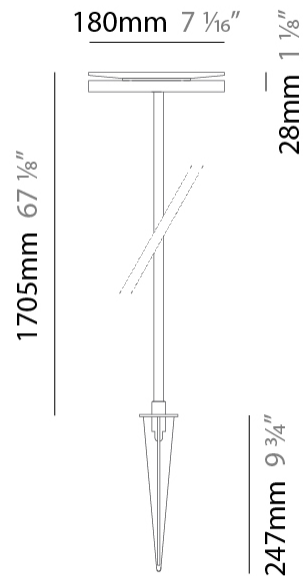

CHiodo POST

E9B235-

base number   Finish
Options

1. To build a product code in our configurator select the specify button on the base model # product page
2. To build a manual product code on this datasheet choose from the options listed below in blue font and add the suffix to the base model #

GENERAL

Series: Chiodo
Brand: Platek
Division: Exterior
Mounting Type: Post
Mounting Location: Above Ground
Subcategory: Bollard - Garden

PHYSICAL

Shape: Disc
Diameter (mm): 180
Diameter (in): 7 1/16
Height (mm): 1705
Height (in): 67 1/8
Light Distribution: Omnidirectional
Weight (kg): 2
Weight (lbs): 4.4
Screws: No visible screws
Diffuser: Frosted Methacrylate
Fixture Finish: [BLK / COR](#)
Fixture Material: Aluminum
Upon Request: Finishes - White, Green Forest, Gray, Anthracite

ELECTRICAL

Lamp Type: LED
Input Wattage (W): 12.1
Dimming: Non-Dimmable
Input Voltage (V): 120Vac Direct Line

LED

Color Temperature (°K): 3000
Max. Delivered Lumen (lm): 595 / 620
Nominal Lumen (lm): 710
CRI: >80 CRI
Lamp Life (hrs): 60000

OPTICAL

Optic°: 93

RATINGS AND CERTIFICATIONS

Certified By: Certified for North American Standards
IP rating: IP65
IK Rating: IK05
Bug Rating: B0 U2 G0
Upon Request: Higher Maximum Ambient Temperature

PROJECT	_____
TYPE	_____
SPECIFIER	_____
QUANTITY	_____
DATE	_____