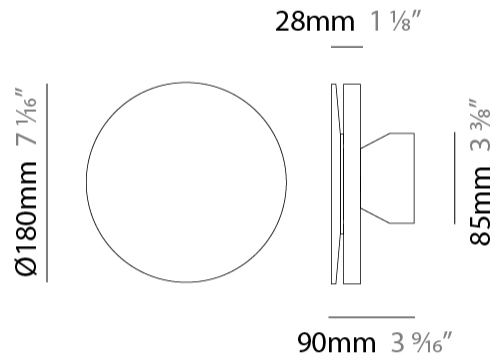

CHIODO SURFACE

E9W588-

base number   Finish
Options

1. To build a product code in our configurator select the specify button on the base model # product page
2. To build a manual product code on this datasheet choose from the options listed below in blue font and add the suffix to the base model #

GENERAL

Series: Chiodo
Brand: Platek
Division: Exterior
Mounting Type: Surface
Mounting Location: Wall

PHYSICAL

Shape: Disc
Diameter (mm): 180
Diameter (in): 7 1/16
Extension (mm): 90
Extension (in): 3 9/16
Light Distribution: Indirect
Weight (kg): 1.16
Weight (lbs): 2.55
Screws: No visible screws
Diffuser: Frosted Methacrylate
Gasket: Gore (R) valve
[Fixture Finish: BLK / COR](#)
Fixture Material: Aluminum
Cable Details: 3 x 1mm^2
Upon Request: Finishes - White, Green Forest, Gray, Anthracite

ELECTRICAL

Lamp Type: LED
Input Wattage (W): 12.1
Dimming: Non-Dimmable
Input Voltage (V): 120

LED

Color Temperature (°K): 3000
Max. Delivered Lumen (lm): 340
Nominal Lumen (lm): 710
CRI: >80 CRI
Lamp Life (hrs): 60000

OPTICAL

Optic°: 121
Beam Angle: Diffused

RATINGS AND CERTIFICATIONS

Certified By: Certified for North American Standards
IP rating: IP65
IK Rating: IK05
Upon Request: Higher Maximum Ambient Temperature

PROJECT	_____
TYPE	_____
SPECIFIER	_____
QUANTITY	_____
DATE	_____