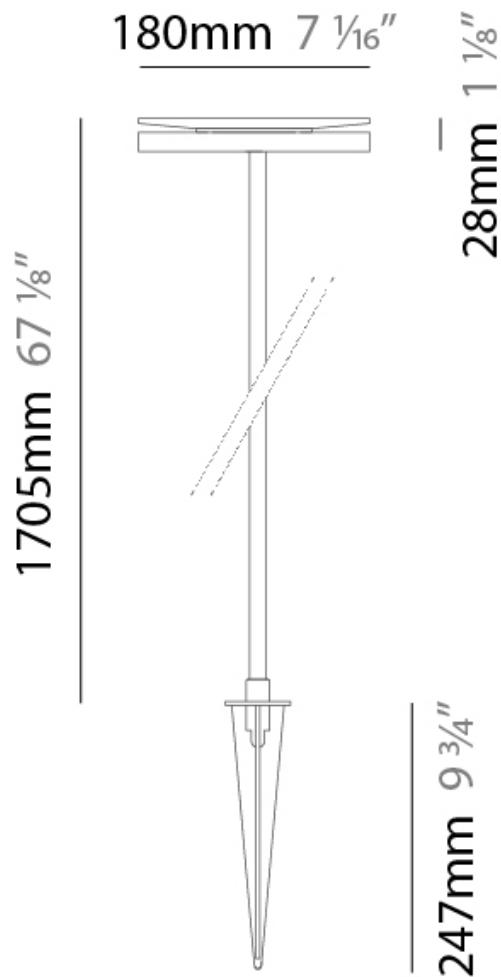

GENERAL

Series: Chiodo
 Brand: Platek
 Division: Exterior
 Mounting Type: Post
 Mounting Location: Above Ground
 Subcategory: Bollard - Garden

PHYSICAL

Shape: Disc
 Diameter (mm): 180
 Diameter (in): 7 1/16
 Height (mm): 605
 Height (in): 23 3/4
 Light Distribution: Omnidirectional
 Weight (kg): 1.75
 Weight (lbs): 3.85
 Screws: No visible screws
 Diffuser: Frosted Methacrylate
 Fixture Finish: [BLK / COR](#)
 Fixture Material: Aluminum
 Upon Request: Finishes - White, Green Forest, Gray, Anthracite

GENERAL

Series: Chiodo
 Brand: Platek
 Division: Exterior
 Mounting Type: Post
 Mounting Location: Above Ground
 Subcategory: Bollard - Garden

PHYSICAL

Shape: Disc
 Diameter (mm): 180
 Diameter (in): 7 1/16
 Height (mm): 1105
 Height (in): 43 1/2
 Light Distribution: Omnidirectional
 Weight (kg): 1.94
 Weight (lbs): 4.28
 Screws: No visible screws
 Diffuser: Frosted Methacrylate
 Fixture Finish: **BLK / COR**
 Fixture Material: Aluminum
 Upon Request: Finishes - White, Green Forest, Gray, Anthracite

GENERAL

Series: Chiodo
 Brand: Platak
 Division: Exterior
 Mounting Type: Post
 Mounting Location: Above Ground
 Subcategory: Bollard - Garden

PHYSICAL

Shape: Disc
 Diameter (mm): 180
 Diameter (in): 7 1/16
 Height (mm): 1705
 Height (in): 67 1/8
 Light Distribution: Omnidirectional
 Weight (kg): 2
 Weight (lbs): 4.4
 Screws: No visible screws
 Diffuser: Frosted Methacrylate
 Fixture Finish: **BLK / COR**
 Fixture Material: Aluminum
 Upon Request: Finishes - White, Green Forest, Gray, Anthracite

CHiodo POST

E9B235-

PROJECT

TYPE

SPECIFIER

QUANTITY

DATE

CHIODO SURFACE