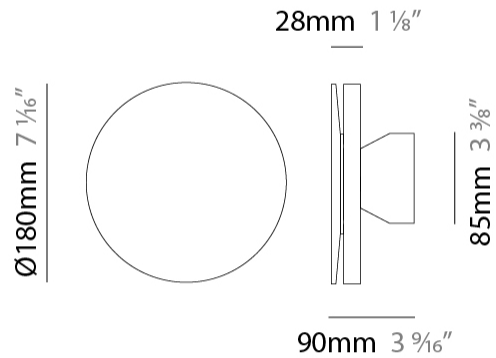

CHIODO SURFACE

E9W588-

base number   Finish
Options

1. To build a product code in our configurator select the specify button on the base model # product page
2. To build a manual product code on this datasheet choose from the options listed below in blue font and add the suffix to the base model #

GENERAL

Series: Chiodo
Brand: Platek
Division: Exterior
Mounting Type: Surface
Mounting Location: Wall

PHYSICAL

Shape: Disc
Diameter (mm): 180
Diameter (in): 7 1/16
Extension (mm): 90
Extension (in): 3 9/16
Light Distribution: Indirect
Weight (kg): 1.16
Weight (lbs): 2.55
Screws: No visible screws
Diffuser: Frosted Methacrylate
Gasket: Gore (R) valve
[Fixture Finish: BLK / COR](#)
Fixture Material: Aluminum
Cable Details: 3 x 1mm^2
Upon Request: Finishes - White, Green Forest, Gray, Anthracite

ELECTRICAL

Lamp Type: LED
Input Wattage (W): 12.1
Dimming: Non-Dimmable
Input Voltage (V): 120

LED

Color Temperature (°K): 3000
Max. Delivered Lumen (lm): 340
Nominal Lumen (lm): 710
CRI: >80 CRI
Lamp Life (hrs): 60000

OPTICAL

Optic°: 121
Beam Angle: Diffused

RATINGS AND CERTIFICATIONS

Certified By: Certified for North American Standards
IP rating: IP65
IK Rating: IK05
Upon Request: Higher Maximum Ambient Temperature

PROJECT	_____
TYPE	_____
SPECIFIER	_____
QUANTITY	_____
DATE	_____