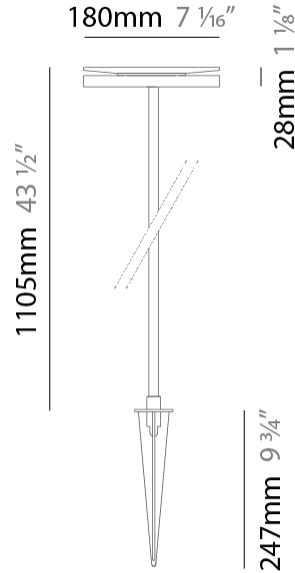

PROJECT
TYPE
SPECIFIER
QUANTITY
DATE

CHiodo POST

E9B234-

base number   Finish
Options

1. To build a product code in our configurator select the specify button on the base model # product page
2. To build a manual product code on this datasheet choose from the options listed below in blue font and add the suffix to the base model #

GENERAL

Series: Chiodo
Brand: Platek
Division: Exterior
Mounting Type: Post
Mounting Location: Above Ground
Subcategory: Bollard - Garden

PHYSICAL

Shape: Disc
Diameter (mm): 180
Diameter (in): 7 1/16
Height (mm): 1105
Height (in): 43 1/2
Light Distribution: Omnidirectional
Weight (kg): 1.94
Weight (lbs): 4.28
Screws: No visible screws
Diffuser: Frosted Methacrylate
Fixture Finish: **BLK / COR**
Fixture Material: Aluminum
Upon Request: Finishes - White, Green Forest, Gray, Anthracite

ELECTRICAL

Lamp Type: LED
Input Wattage (W): 12.1
Dimming: Non-Dimmable
Input Voltage (V): 120Vac Direct Line

LED

Color Temperature (°K): 3000
Max. Delivered Lumen (lm): 595
Nominal Lumen (lm): 710
CRI: >80 CRI
Lamp Life (hrs): 60000

OPTICAL

Optic°: 93

RATINGS AND CERTIFICATIONS

Certified By: Certified for North American Standards
IP rating: IP65
IK Rating: IK05
Bug Rating: B0 U2 G0