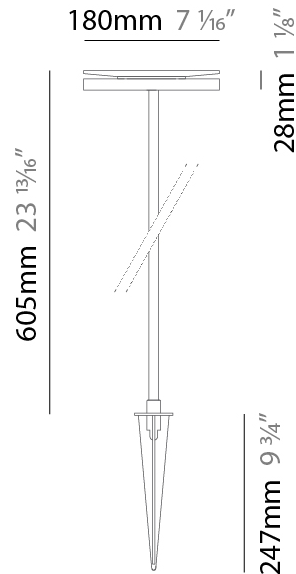

PROJECT	_____
TYPE	_____
SPECIFIER	_____
QUANTITY	_____
DATE	_____

CHIODO POST

E9B233-

base number   Finish
Options

1. To build a product code in our configurator select the specify button on the base model # product page
2. To build a manual product code on this datasheet choose from the options listed below in blue font and add the suffix to the base model #

GENERAL

Series: Chiodo
Brand: Platek
Division: Exterior
Mounting Type: Post
Mounting Location: Above Ground
Subcategory: Bollard - Garden

PHYSICAL

Shape: Disc
Diameter (mm): 180
Diameter (in): 7 1/16
Height (mm): 605
Height (in): 23 3/4
Light Distribution: Omnidirectional
Weight (kg): 1.75
Weight (lbs): 3.85
Screws: No visible screws
Diffuser: Frosted Methacrylate
Fixture Finish: **BLK / COR**
Fixture Material: Aluminum
Upon Request: Finishes - White, Green Forest, Gray, Anthracite

ELECTRICAL

Lamp Type: LED
Input Wattage (W): 12.1
Dimming: Non-Dimmable
Input Voltage (V): 120Vac Direct Line

LED

Color Temperature (°K): 3000
Max. Delivered Lumen (lm): 595
Nominal Lumen (lm): 710
CRI: >80 CRI
Lamp Life (hrs): 60000

OPTICAL

Optic°: 93

RATINGS AND CERTIFICATIONS

Certified By: Certified for North American Standards
IP rating: IP65
IK Rating: IK05
Bug Rating: B0 U2 G0
Upon Request: Higher Maximum Ambient Temperature