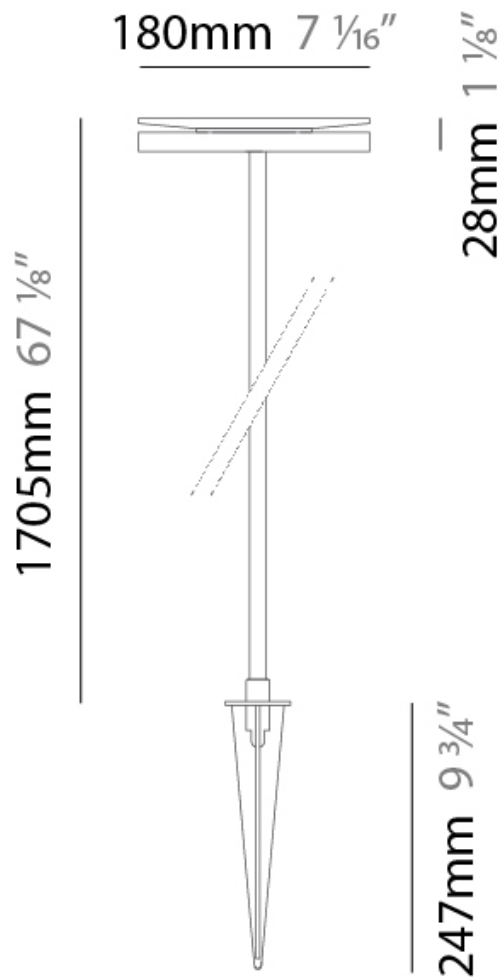

GENERAL

Series: Chiodo
 Brand: Platek
 Division: Exterior
 Mounting Type: Post
 Mounting Location: Above Ground
 Subcategory: Bollard - Garden

PHYSICAL

Shape: Disc
 Diameter (mm): 180
 Diameter (in): 7 1/16
 Height (mm): 605
 Height (in): 23 3/4
 Light Distribution: Omnidirectional
 Weight (kg): 1.75
 Weight (lbs): 3.85
 Screws: No visible screws
 Diffuser: Frosted Methacrylate
 Fixture Finish: **BLK / COR**
 Fixture Material: Aluminum
 Upon Request: Finishes - White, Green Forest, Gray, Anthracite

GENERAL

Series: Chiodo
 Brand: Platek
 Division: Exterior
 Mounting Type: Post
 Mounting Location: Above Ground
 Subcategory: Bollard - Garden

PHYSICAL

Shape: Disc
 Diameter (mm): 180
 Diameter (in): 7 1/16
 Height (mm): 1105
 Height (in): 43 1/2
 Light Distribution: Omnidirectional
 Weight (kg): 1.94
 Weight (lbs): 4.28
 Screws: No visible screws
 Diffuser: Frosted Methacrylate
 Fixture Finish: **BLK / COR**
 Fixture Material: Aluminum
 Upon Request: Finishes - White, Green Forest, Gray, Anthracite

GENERAL

Series: Chiodo
Brand: Platak
Division: Exterior
Mounting Type: Post
Mounting Location: Above Ground
Subcategory: Bollard - Garden

PHYSICAL

Shape: Disc
Diameter (mm): 180
Diameter (in): 7 1/16
Height (mm): 1705
Height (in): 67 1/8
Light Distribution: Omnidirectional
Weight (kg): 2
Weight (lbs): 4.4
Screws: No visible screws
Diffuser: Frosted Methacrylate
Fixture Finish: [BLK / COR](#)
Fixture Material: Aluminum
Upon Request: Finishes - White, Green Forest, Gray, Anthracite

CHiodo POST

E9B235-

PROJECT

TYPE

SPECIFIER

QUANTITY

DATE

CHIODO SURFACE