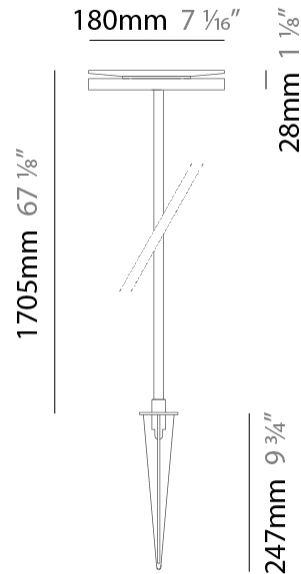

PROJECT
TYPE
SPECIFIER
QUANTITY
DATE

CHiodo POST

E9B235-

base number   Finish
Options

1. To build a product code in our configurator select the specify button on the base model # product page
2. To build a manual product code on this datasheet choose from the options listed below in blue font and add the suffix to the base model #

GENERAL

Series: Chiodo
Brand: Platek
Division: Exterior
Mounting Type: Post
Mounting Location: Above Ground
Subcategory: Bollard - Garden

PHYSICAL

Shape: Disc
Diameter (mm): 180
Diameter (in): 7 1/16
Height (mm): 1705
Height (in): 67 1/8
Light Distribution: Omnidirectional
Weight (kg): 2
Weight (lbs): 4.4
Screws: No visible screws
Diffuser: Frosted Methacrylate
Fixture Finish: **BLK / COR**
Fixture Material: Aluminum
Upon Request: Finishes - White, Green Forest, Gray, Anthracite

ELECTRICAL

Lamp Type: LED
Input Wattage (W): 12.1
Dimming: Non-Dimmable
Input Voltage (V): 120Vac Direct Line

LED

Color Temperature (°K): 3000
Max. Delivered Lumen (lm): 595 / 620
Nominal Lumen (lm): 710
CRI: >80 CRI
Lamp Life (hrs): 60000

OPTICAL

Optic°: 93

RATINGS AND CERTIFICATIONS

Certified By: Certified for North American Standards
IP rating: IP65
IK Rating: IK05
Bug Rating: B0 U2 G0
Upon Request: Higher Maximum Ambient Temperature