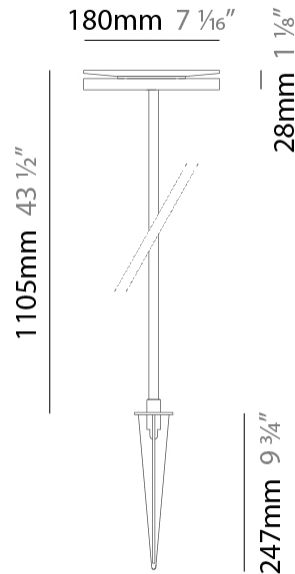

PROJECT
TYPE
SPECIFIER
QUANTITY
DATE

CHiodo POST

E9B234-

base number   Finish
Options

1. To build a product code in our configurator select the specify button on the base model # product page
2. To build a manual product code on this datasheet choose from the options listed below in blue font and add the suffix to the base model #

GENERAL

Series: Chiodo
Brand: Platek
Division: Exterior
Mounting Type: Post
Mounting Location: Above Ground
Subcategory: Bollard - Garden

PHYSICAL

Shape: Disc
Diameter (mm): 180
Diameter (in): 7 1/16
Height (mm): 1105
Height (in): 43 1/2
Light Distribution: Omnidirectional
Weight (kg): 1.94
Weight (lbs): 4.28
Screws: No visible screws
Diffuser: Frosted Methacrylate
Fixture Finish: [BLK / COR](#)
Fixture Material: Aluminum
Upon Request: Finishes - White, Green Forest, Gray, Anthracite

ELECTRICAL

Lamp Type: LED
Input Wattage (W): 12.1
Dimming: Non-Dimmable
Input Voltage (V): 120Vac Direct Line

LED

Color Temperature (°K): 3000
Max. Delivered Lumen (lm): 595
Nominal Lumen (lm): 710
CRI: >80 CRI
Lamp Life (hrs): 60000

OPTICAL

Optic°: 93

RATINGS AND CERTIFICATIONS

Certified By: Certified for North American Standards
IP rating: IP65
IK Rating: IK05
Bug Rating: B0 U2 G0