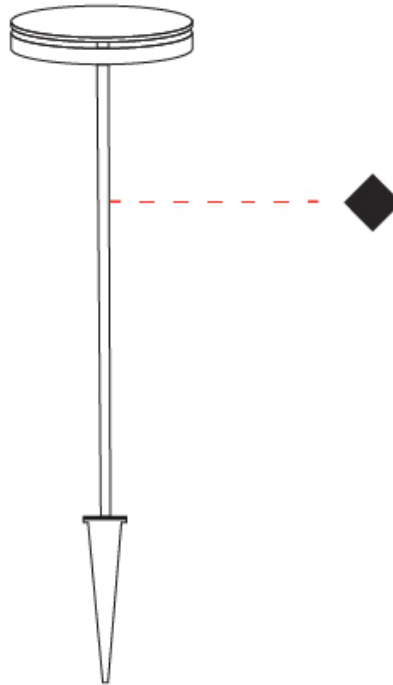

CHiodo POST

E9B233-

PROJECT _____

TYPE _____

SPECIFIER _____

QUANTITY _____

DATE _____