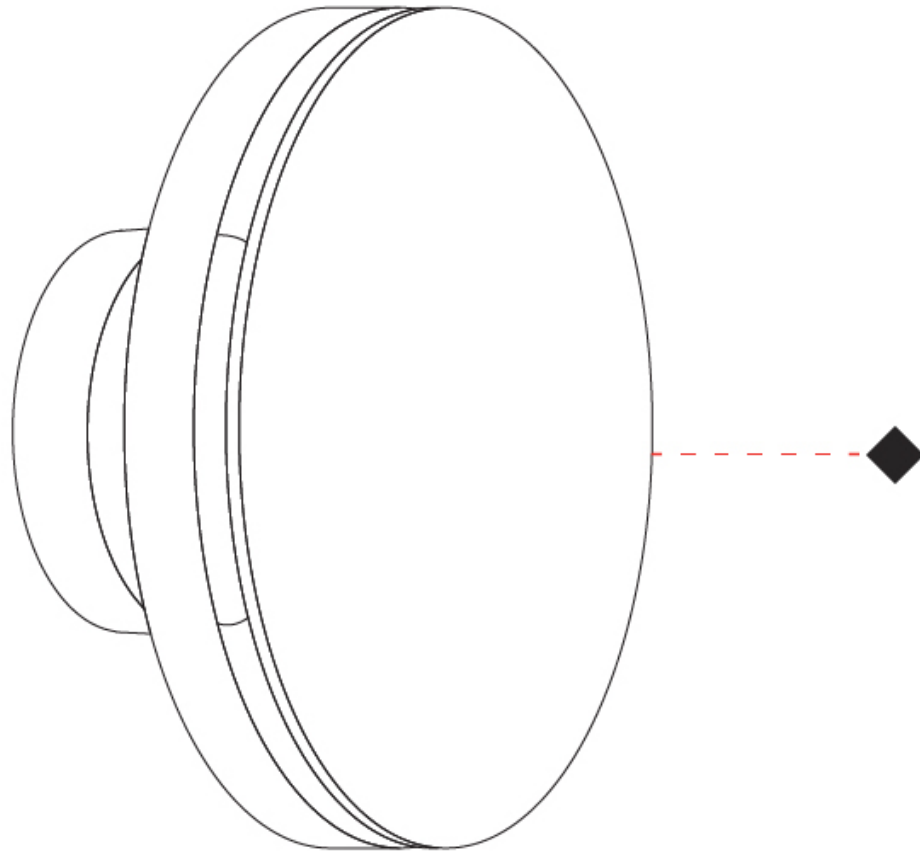

CHIODO SURFACE

E9W588-

PROJECT

TYPE

SPECIFIER

QUANTITY

DATE

E