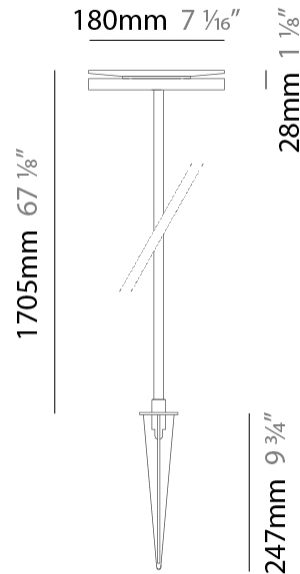

PROJECT
TYPE
SPECIFIER
QUANTITY
DATE

CHiodo POST

E9B235-

base number   Finish
Options

1. To build a product code in our configurator select the specify button on the base model # product page
2. To build a manual product code on this datasheet choose from the options listed below in blue font and add the suffix to the base model #

GENERAL

Series: Chiodo
Brand: Platek
Division: Exterior
Mounting Type: Post
Mounting Location: Above Ground
Subcategory: Bollard - Garden

PHYSICAL

Shape: Disc
Diameter (mm): 180
Diameter (in): 7 1/16
Height (mm): 1705
Height (in): 67 1/8
Light Distribution: Omnidirectional
Weight (kg): 2
Weight (lbs): 4.4
Screws: No visible screws
Diffuser: Frosted Methacrylate
Fixture Finish: **BLK / COR**
Fixture Material: Aluminum
Upon Request: Finishes - White, Green Forest, Gray, Anthracite

ELECTRICAL

Lamp Type: LED
Input Wattage (W): 12.1
Dimming: Non-Dimmable
Input Voltage (V): 120Vac Direct Line

LED

Color Temperature (°K): 3000
Max. Delivered Lumen (lm): 595 / 620
Nominal Lumen (lm): 710
CRI: >80 CRI
Lamp Life (hrs): 60000

OPTICAL

Optic°: 93

RATINGS AND CERTIFICATIONS

Certified By: Certified for North American Standards
IP rating: IP65
IK Rating: IK05
Bug Rating: B0 U2 G0
Upon Request: Higher Maximum Ambient Temperature