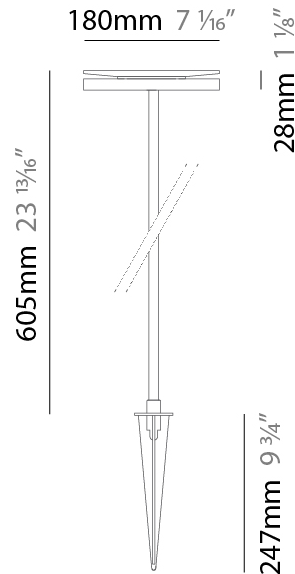

PROJECT	_____
TYPE	_____
SPECIFIER	_____
QUANTITY	_____
DATE	_____

CHiodo POST

E9B233-

base number   Finish
Options

1. To build a product code in our configurator select the specify button on the base model # product page
2. To build a manual product code on this datasheet choose from the options listed below in blue font and add the suffix to the base model #

GENERAL

Series: Chiodo
Brand: Platek
Division: Exterior
Mounting Type: Post
Mounting Location: Above Ground
Subcategory: Bollard - Garden

PHYSICAL

Shape: Disc
Diameter (mm): 180
Diameter (in): 7 1/16
Height (mm): 605
Height (in): 23 3/4
Light Distribution: Omnidirectional
Weight (kg): 1.75
Weight (lbs): 3.85
Screws: No visible screws
Diffuser: Frosted Methacrylate
Fixture Finish: **BLK / COR**
Fixture Material: Aluminum
Upon Request: Finishes - White, Green Forest, Gray, Anthracite

ELECTRICAL

Lamp Type: LED
Input Wattage (W): 12.1
Dimming: Non-Dimmable
Input Voltage (V): 120Vac Direct Line

LED

Color Temperature (°K): 3000
Max. Delivered Lumen (lm): 595
Nominal Lumen (lm): 710
CRI: >80 CRI
Lamp Life (hrs): 60000

OPTICAL

Optic°: 93

RATINGS AND CERTIFICATIONS

Certified By: Certified for North American Standards
IP rating: IP65
IK Rating: IK05
Bug Rating: B0 U2 G0
Upon Request: Higher Maximum Ambient Temperature