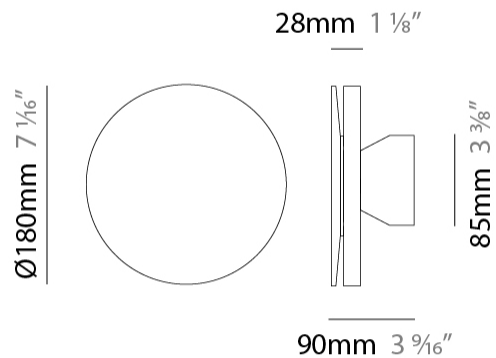

PROJECT
TYPE
SPECIFIER
QUANTITY
DATE

CHIODO SURFACE

E9W588-

base number   Finish
Options

1. To build a product code in our configurator select the specify button on the base model # product page
2. To build a manual product code on this datasheet choose from the options listed below in blue font and add the suffix to the base model #

GENERAL

Series: Chiodo
Brand: Platek
Division: Exterior
Mounting Type: Surface
Mounting Location: Wall

PHYSICAL

Shape: Disc
Diameter (mm): 180
Diameter (in): 7 1/16
Extension (mm): 90
Extension (in): 3 9/16
Light Distribution: Indirect
Weight (kg): 1.16
Weight (lbs): 2.55
Screws: No visible screws
Diffuser: Frosted Methacrylate
Gasket: Gore (R) valve
Fixture Finish: [BLK / COR](#)
Fixture Material: Aluminum
Cable Details: 3 x 1mm^2
Upon Request: Finishes - White, Green Forest, Gray, Anthracite

ELECTRICAL

Lamp Type: LED
Input Wattage (W): 12.1
Dimming: Non-Dimmable
Input Voltage (V): 120

LED

Color Temperature (°K): 3000
Max. Delivered Lumen (lm): 340
Nominal Lumen (lm): 710
CRI: >80 CRI
Lamp Life (hrs): 60000

OPTICAL

Optic°: 121
Beam Angle: Diffused

RATINGS AND CERTIFICATIONS

Certified By: Certified for North American Standards
IP rating: IP65
IK Rating: IK05
Upon Request: Higher Maximum Ambient Temperature