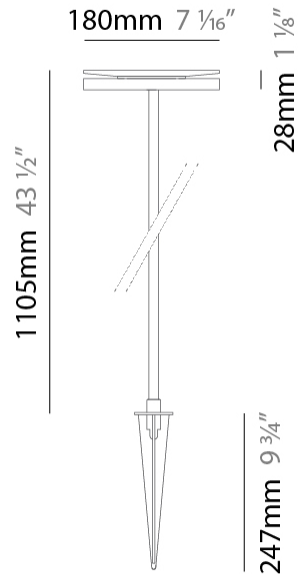

PROJECT
TYPE
SPECIFIER
QUANTITY
DATE

CHiodo POST

E9B234-

base number   Finish
Options

1. To build a product code in our configurator select the specify button on the base model # product page
2. To build a manual product code on this datasheet choose from the options listed below in blue font and add the suffix to the base model #

GENERAL

Series: Chiodo
Brand: Platek
Division: Exterior
Mounting Type: Post
Mounting Location: Above Ground
Subcategory: Bollard - Garden

PHYSICAL

Shape: Disc
Diameter (mm): 180
Diameter (in): 7 1/16
Height (mm): 1105
Height (in): 43 1/2
Light Distribution: Omnidirectional
Weight (kg): 1.94
Weight (lbs): 4.28
Screws: No visible screws
Diffuser: Frosted Methacrylate
Fixture Finish: **BLK / COR**
Fixture Material: Aluminum
Upon Request: Finishes - White, Green Forest, Gray, Anthracite

ELECTRICAL

Lamp Type: LED
Input Wattage (W): 12.1
Dimming: Non-Dimmable
Input Voltage (V): 120Vac Direct Line

LED

Color Temperature (°K): 3000
Max. Delivered Lumen (lm): 595
Nominal Lumen (lm): 710
CRI: >80 CRI
Lamp Life (hrs): 60000

OPTICAL

Optic°: 93

RATINGS AND CERTIFICATIONS

Certified By: Certified for North American Standards
IP rating: IP65
IK Rating: IK05
Bug Rating: B0 U2 G0