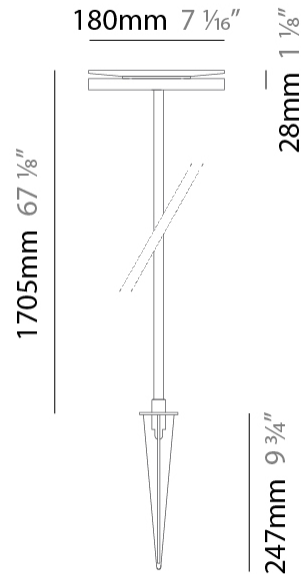

PROJECT
TYPE
SPECIFIER
QUANTITY
DATE

CHIDO POST

E9B235-

base number   Finish
Options

1. To build a product code in our configurator select the specify button on the base model # product page
2. To build a manual product code on this datasheet choose from the options listed below in blue font and add the suffix to the base model #

GENERAL

Series: Chiodo
Brand: Platek
Division: Exterior
Mounting Type: Post
Mounting Location: Above Ground
Subcategory: Bollard - Garden

PHYSICAL

Shape: Disc
Diameter (mm): 180
Diameter (in): 7 1/16
Height (mm): 1705
Height (in): 67 1/8
Light Distribution: Omnidirectional
Weight (kg): 2
Weight (lbs): 4.4
Screws: No visible screws
Diffuser: Frosted Methacrylate
Fixture Finish: **BLK / COR**
Fixture Material: Aluminum
Upon Request: Finishes - White, Green Forest, Gray, Anthracite

ELECTRICAL

Lamp Type: LED
Input Wattage (W): 12.1
Dimming: Non-Dimmable
Input Voltage (V): 120Vac Direct Line

LED

Color Temperature (°K): 3000
Max. Delivered Lumen (lm): 595 / 620
Nominal Lumen (lm): 710
CRI: >80 CRI
Lamp Life (hrs): 60000

OPTICAL

Optic°: 93

RATINGS AND CERTIFICATIONS

Certified By: Certified for North American Standards
IP rating: IP65
IK Rating: IK05
Bug Rating: B0 U2 G0
Upon Request: Higher Maximum Ambient Temperature