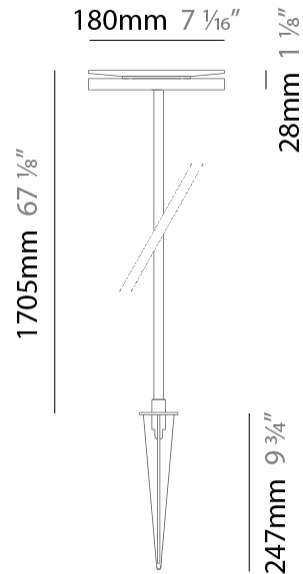

PROJECT
TYPE
SPECIFIER
QUANTITY
DATE

CHiodo POST

E9B235-

base number   Finish
Options

1. To build a product code in our configurator select the specify button on the base model # product page
2. To build a manual product code on this datasheet choose from the options listed below in blue font and add the suffix to the base model #

GENERAL

Series: Chiodo
Brand: Platek
Division: Exterior
Mounting Type: Post
Mounting Location: Above Ground
Subcategory: Bollard - Garden

PHYSICAL

Shape: Disc
Diameter (mm): 180
Diameter (in): 7 1/16
Height (mm): 1705
Height (in): 67 1/8
Light Distribution: Omnidirectional
Weight (kg): 2
Weight (lbs): 4.4
Screws: No visible screws
Diffuser: Frosted Methacrylate
Fixture Finish: **BLK / COR**
Fixture Material: Aluminum
Upon Request: Finishes - White, Green Forest, Gray, Anthracite

ELECTRICAL

Lamp Type: LED
Input Wattage (W): 12.1
Dimming: Non-Dimmable
Input Voltage (V): 120Vac Direct Line

LED

Color Temperature (°K): 3000
Max. Delivered Lumen (lm): 595 / 620
Nominal Lumen (lm): 710
CRI: >80 CRI
Lamp Life (hrs): 60000

OPTICAL

Optic°: 93

RATINGS AND CERTIFICATIONS

Certified By: Certified for North American Standards
IP rating: IP65
IK Rating: IK05
Bug Rating: B0 U2 G0