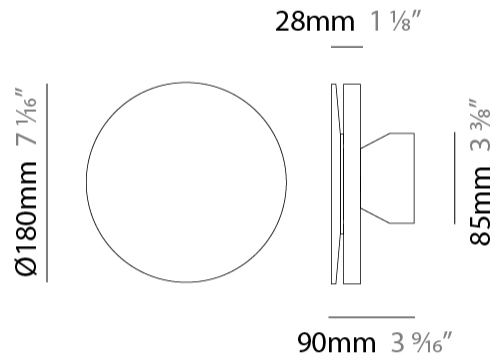

PROJECT
TYPE
SPECIFIER
QUANTITY
DATE

CHIODO SURFACE

E9W588-

base number   Finish
Options

1. To build a product code in our configurator select the specify button on the base model # product page
2. To build a manual product code on this datasheet choose from the options listed below in blue font and add the suffix to the base model #

GENERAL

Series: Chiodo
Brand: Platek
Division: Exterior
Mounting Type: Surface
Mounting Location: Wall

PHYSICAL

Shape: Disc
Diameter (mm): 180
Diameter (in): 7 1/16
Extension (mm): 90
Extension (in): 3 9/16
Light Distribution: Indirect
Weight (kg): 1.16
Weight (lbs): 2.55
Screws: No visible screws
Diffuser: Frosted Methacrylate
Gasket: Gore (R) valve
Fixture Finish: [BLK / COR](#)
Fixture Material: Aluminum
Cable Details: 3 x 1mm^2
Upon Request: Finishes - White, Green Forest, Gray, Anthracite

ELECTRICAL

Lamp Type: LED
Input Wattage (W): 12.1
Dimming: Non-Dimmable
Input Voltage (V): 120

LED

Color Temperature (°K): 3000
Max. Delivered Lumen (lm): 340
Nominal Lumen (lm): 710
CRI: >80 CRI
Lamp Life (hrs): 60000

OPTICAL

Optic°: 121
Beam Angle: Diffused

RATINGS AND CERTIFICATIONS

Certified By: Certified for North American Standards
IP rating: IP65
IK Rating: IK05