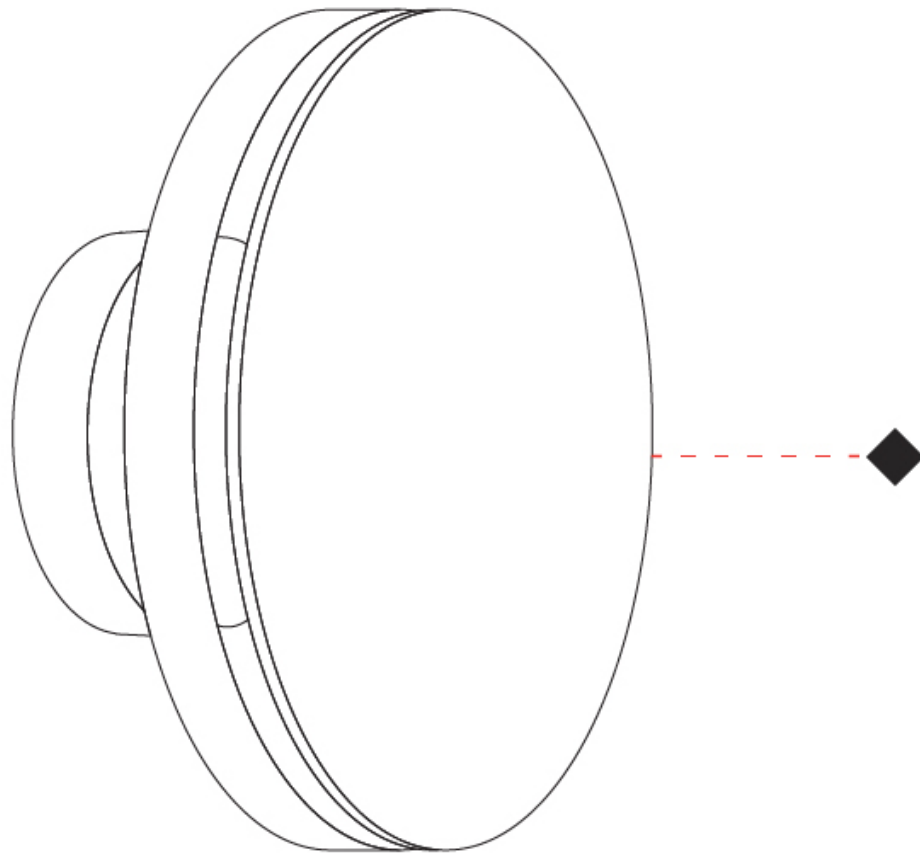

CHIODO SURFACE

E9W588-

PROJECT

TYPE

SPECIFIER

QUANTITY

DATE

E