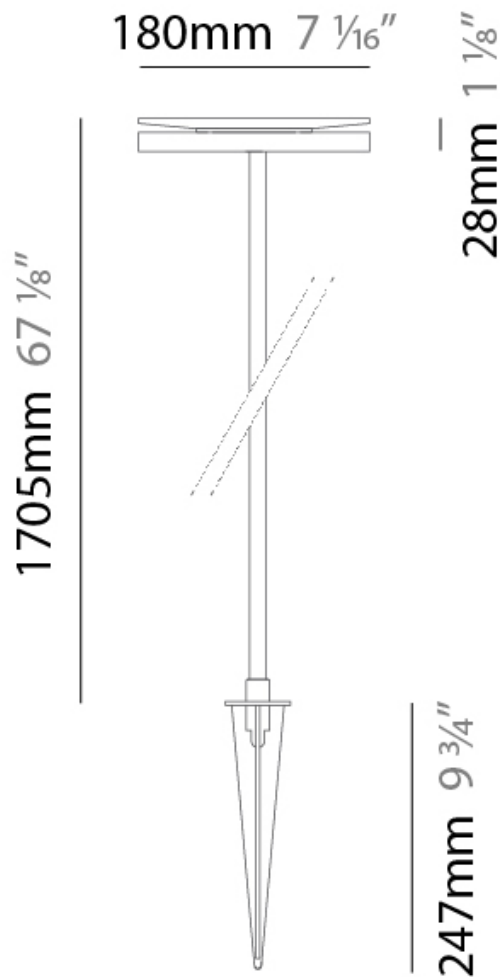

GENERAL

Series: Chiodo
 Brand: Platek
 Division: Exterior
 Mounting Type: Post
 Mounting Location: Above Ground
 Subcategory: Bollard - Garden

PHYSICAL

Shape: Disc
 Diameter (mm): 180
 Diameter (in): 7 1/16
 Height (mm): 605
 Height (in): 23 3/4
 Light Distribution: Omnidirectional
 Weight (kg): 1.75
 Weight (lbs): 3.85
 Screws: No visible screws
 Diffuser: Frosted Methacrylate
 Fixture Finish: **BLK / COR**
 Fixture Material: Aluminum
 Upon Request: Finishes - White, Green Forest, Gray, Anthracite

GENERAL

Series: Chiodo
 Brand: Platek
 Division: Exterior
 Mounting Type: Post
 Mounting Location: Above Ground
 Subcategory: Bollard - Garden

PHYSICAL

Shape: Disc
 Diameter (mm): 180
 Diameter (in): 7 1/16
 Height (mm): 1105
 Height (in): 43 1/2
 Light Distribution: Omnidirectional
 Weight (kg): 1.94
 Weight (lbs): 4.28
 Screws: No visible screws
 Diffuser: Frosted Methacrylate
 Fixture Finish: [BLK / COR](#)
 Fixture Material: Aluminum
 Upon Request: Finishes - White, Green Forest, Gray, Anthracite

GENERAL

Series: Chiodo
 Brand: Platek
 Division: Exterior
 Mounting Type: Post
 Mounting Location: Above Ground
 Subcategory: Bollard - Garden

PHYSICAL

Shape: Disc
 Diameter (mm): 180
 Diameter (in): 7 1/16
 Height (mm): 1705
 Height (in): 67 1/8
 Light Distribution: Omnidirectional
 Weight (kg): 2
 Weight (lbs): 4.4
 Screws: No visible screws
 Diffuser: Frosted Methacrylate
 Fixture Finish: **BLK / COR**
 Fixture Material: Aluminum
 Upon Request: Finishes - White, Green Forest, Gray, Anthracite

CHiodo POST

E9B235-

PROJECT

TYPE

SPECIFIER

QUANTITY

DATE

CHIODO SURFACE