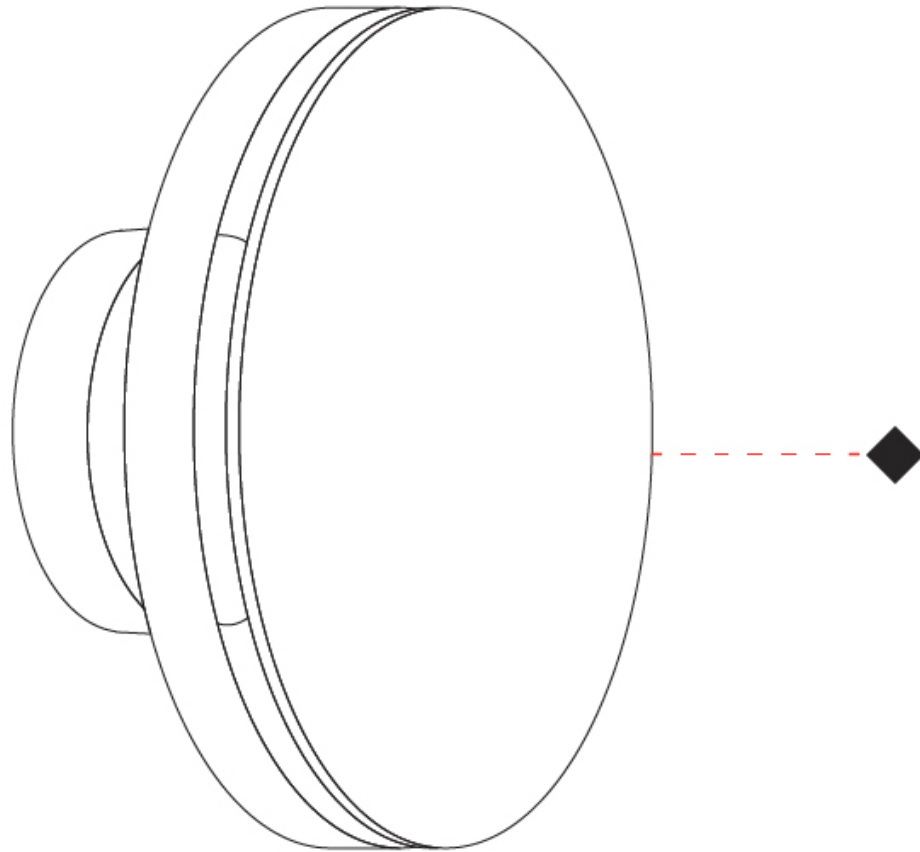

E9W588-

PROJECT

TYPE

SPECIFIER

QUANTITY

DATE

E

CHIODO COLOR FINISH CHART