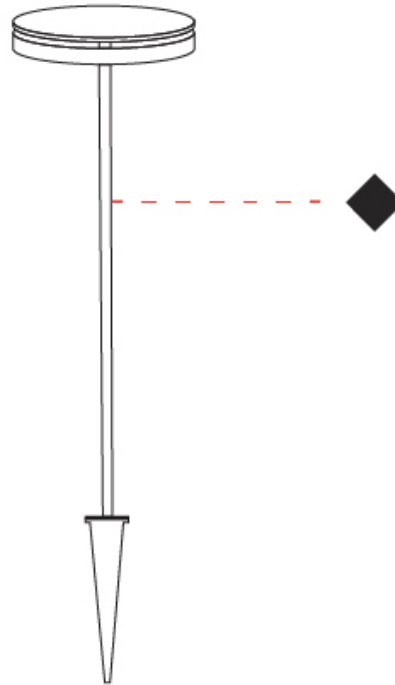

CHIODO POST

E9B233-

PROJECT

TYPE

SPECIFIER

QUANTITY

DATE

E