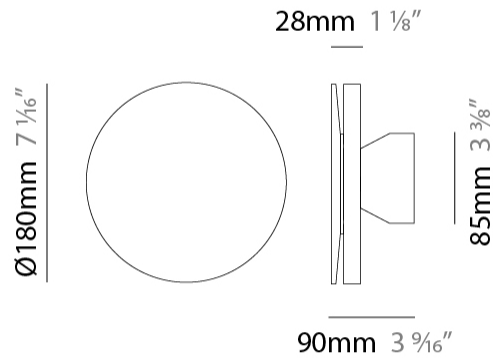

PROJECT
TYPE
SPECIFIER
QUANTITY
DATE

CHIODO SURFACE

E9W588-

base number   Finish
Options

1. To build a product code in our configurator select the specify button on the base model # product page
2. To build a manual product code on this datasheet choose from the options listed below in blue font and add the suffix to the base model #

GENERAL

Series: Chiodo
Brand: Platek
Division: Exterior
Mounting Type: Surface
Mounting Location: Wall

PHYSICAL

Shape: Disc
Diameter (mm): 180
Diameter (in): 7 1/16
Extension (mm): 90
Extension (in): 3 9/16
Light Distribution: Indirect
Weight (kg): 1.16
Weight (lbs): 2.55
Screws: No visible screws
Diffuser: Frosted Methacrylate
Gasket: Gore (R) valve
Fixture Finish: [BLK / COR](#)
Fixture Material: Aluminum
Cable Details: 3 x 1mm^2
Upon Request: Finishes - White, Green Forest, Gray, Anthracite

ELECTRICAL

Lamp Type: LED
Input Wattage (W): 12.1
Dimming: Non-Dimmable
Input Voltage (V): 120

LED

Color Temperature (°K): 3000
Max. Delivered Lumen (lm): 340
Nominal Lumen (lm): 710
CRI: >80 CRI
Lamp Life (hrs): 60000

OPTICAL

Optic°: 121
Beam Angle: Diffused

RATINGS AND CERTIFICATIONS

Certified By: Certified for North American Standards
IP rating: IP65
IK Rating: IK05
Upon Request: Higher Maximum Ambient Temperature