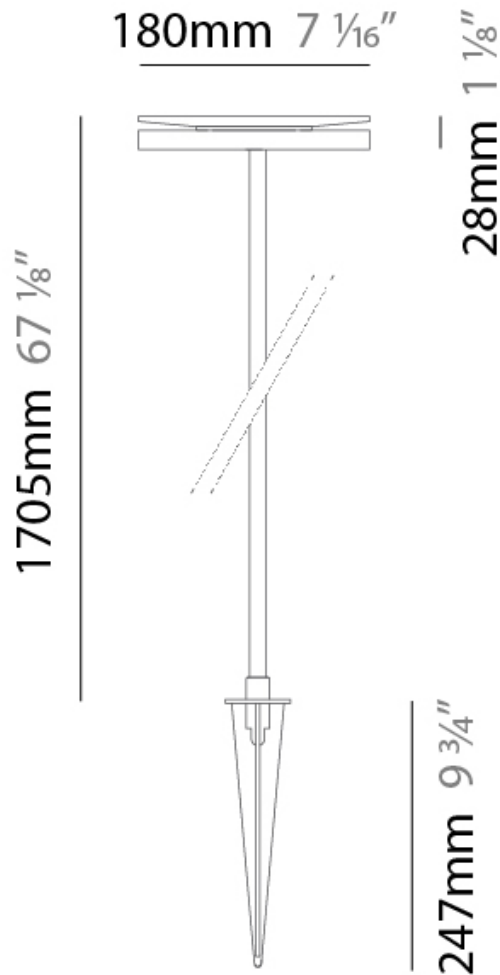

CHiodo POST

E9B235-

PROJECT	_____
TYPE	_____
SPECIFIER	_____
QUANTITY	_____
DATE	_____