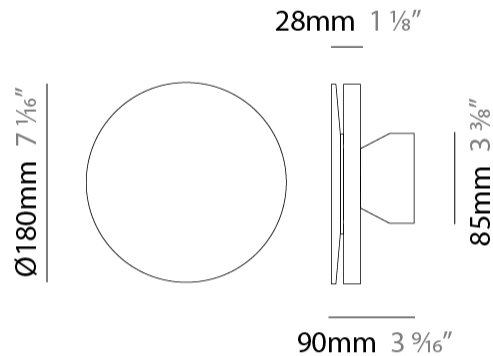

CHIODO SURFACE

E9W588-

base number   Finish
Options

PROJECT
TYPE
SPECIFIER
QUANTITY
DATE

1. To build a product code in our configurator select the specify button on the base model # product page
2. To build a manual product code on this datasheet choose from the options listed below in blue font and add the suffix to the base model #

GENERAL

Series: Chiodo
Brand: Platek
Division: Exterior
Mounting Type: Surface
Mounting Location: Wall

PHYSICAL

Shape: Disc
Diameter (mm): 180
Diameter (in): 7 1/16
Extension (mm): 90
Extension (in): 3 9/16
Light Distribution: Indirect
Weight (kg): 1.16
Weight (lbs): 2.55
Screws: No visible screws
Diffuser: Frosted Methacrylate
Gasket: Gore (R) valve
Fixture Finish: [BLK / COR](#)
Fixture Material: Aluminum
Cable Details: 3 x 1mm^2
Upon Request: Finishes - White, Green Forest, Gray, Anthracite

ELECTRICAL

Lamp Type: LED
Input Wattage (W): 12.1
Dimming: Non-Dimmable
Input Voltage (V): 120

LED

Color Temperature (°K): 3000
Max. Delivered Lumen (lm): 340
Nominal Lumen (lm): 710
CRI: >80 CRI
Lamp Life (hrs): 60000

OPTICAL

Optic°: 121
Beam Angle: Diffused

RATINGS AND CERTIFICATIONS

Certified By: Certified for North American Standards
IP rating: IP65
IK Rating: IK05
Upon Request: Higher Maximum Ambient Temperature