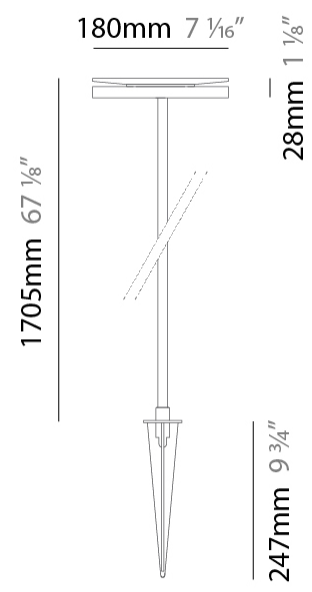

PROJECT
TYPE
SPECIFIER
QUANTITY
DATE

CHiodo POST

E9B235-

base number   Finish
Options

1. To build a product code in our configurator select the specify button on the base model # product page
2. To build a manual product code on this datasheet choose from the options listed below in blue font and add the suffix to the base model #

GENERAL

Series: Chiodo
Brand: Platak
Division: Exterior
Mounting Type: Post
Mounting Location: Above Ground
Subcategory: Bollard - Garden

PHYSICAL

Shape: Disc
Diameter (mm): 180
Diameter (in): 7 1/16
Height (mm): 1705
Height (in): 67 1/8
Light Distribution: Omnidirectional
Weight (kg): 2
Weight (lbs): 4.4
Screws: No visible screws
Diffuser: Frosted Methacrylate
Fixture Finish: **BLK / COR**
Fixture Material: Aluminum
Upon Request: Finishes - White, Green Forest, Gray, Anthracite

ELECTRICAL

Lamp Type: LED
Input Wattage (W): 12.1
Dimming: Non-Dimmable
Input Voltage (V): 120Vac Direct Line

LED

Color Temperature (°K): 3000
Max. Delivered Lumen (lm): 595 / 620
Nominal Lumen (lm): 710
CRI: >80 CRI
Lamp Life (hrs): 60000

OPTICAL

Optic°: 93

RATINGS AND CERTIFICATIONS

Certified By: Certified for North American Standards
IP rating: IP65
IK Rating: IK05
Bug Rating: B0 U2 G0
Upon Request: Higher Maximum Ambient Temperature