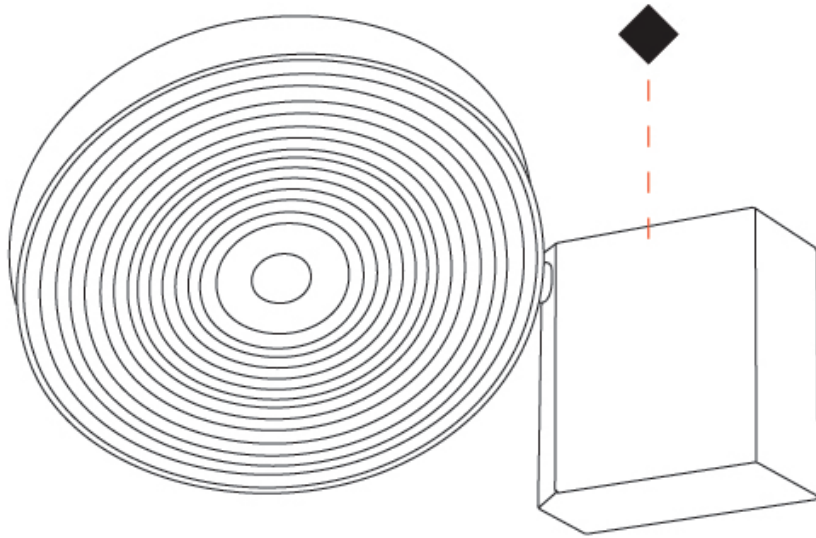

D43073-

PROJECT	_____
TYPE	_____
SPECIFIER	_____
QUANTITY	_____
DATE	_____