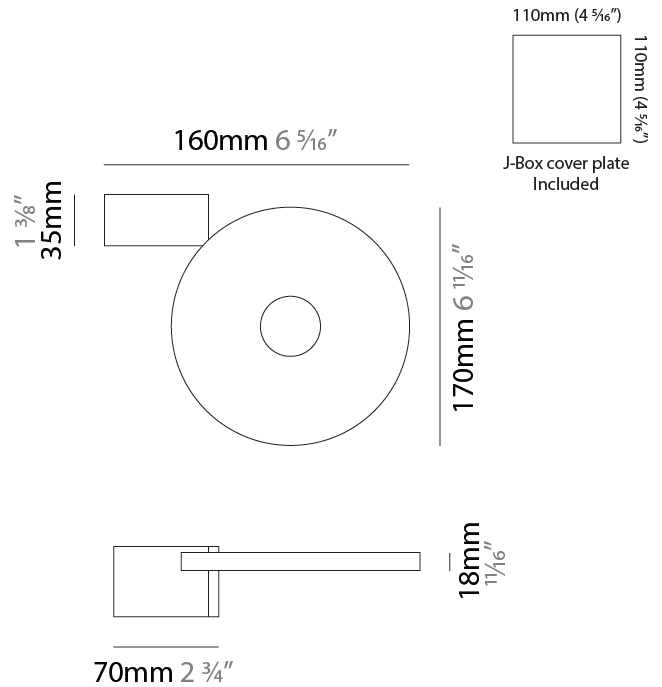

PROJECT	_____
TYPE	_____
SPECIFIER	_____
QUANTITY	_____
DATE	_____

CIDI SURFACE

D43072- -

base number
Color   Temperature   Finish   Options

1. To build a product code in our configurator select the specify button on the base model # product page
2. To build a manual product code on this datasheet choose from the options listed below in blue font and add the suffix to the base model #

GENERAL

Series: Cidi
Partner: Icone
Division: Design
Installation: Surface
Product Type: Wall Surface
Mounting Location: Wall
Light Distribution: Adjustable / Direct

PHYSICAL

Shape: Disc
Length (mm): 170
Length (in): 6 ¹¹/₁₆
Width (mm): 160
Width (in): 6 ⁵/₁₆
Extension (mm): 200
Extension (in): 7 ⁷/₈
Fixture Finish: WHI / TIM
Fixture Material: Extruded Aluminum

ELECTRICAL

Lamp Type: LED
Input Wattage (W): 17.5
Total Output Wattage (W): 14.9
Dimming: Non-Dimmable
Input Voltage (V): 120Vac Direct Line

LED

Color Temperature (°K): 2700 / 3000
Nominal Lumen (lm): 1350
CRI: >90 CRI
Lamp Life (hrs): 50000

OPTICAL

RATINGS AND CERTIFICATIONS

Certified By: Certified for North American Standards
IP rating: IP20