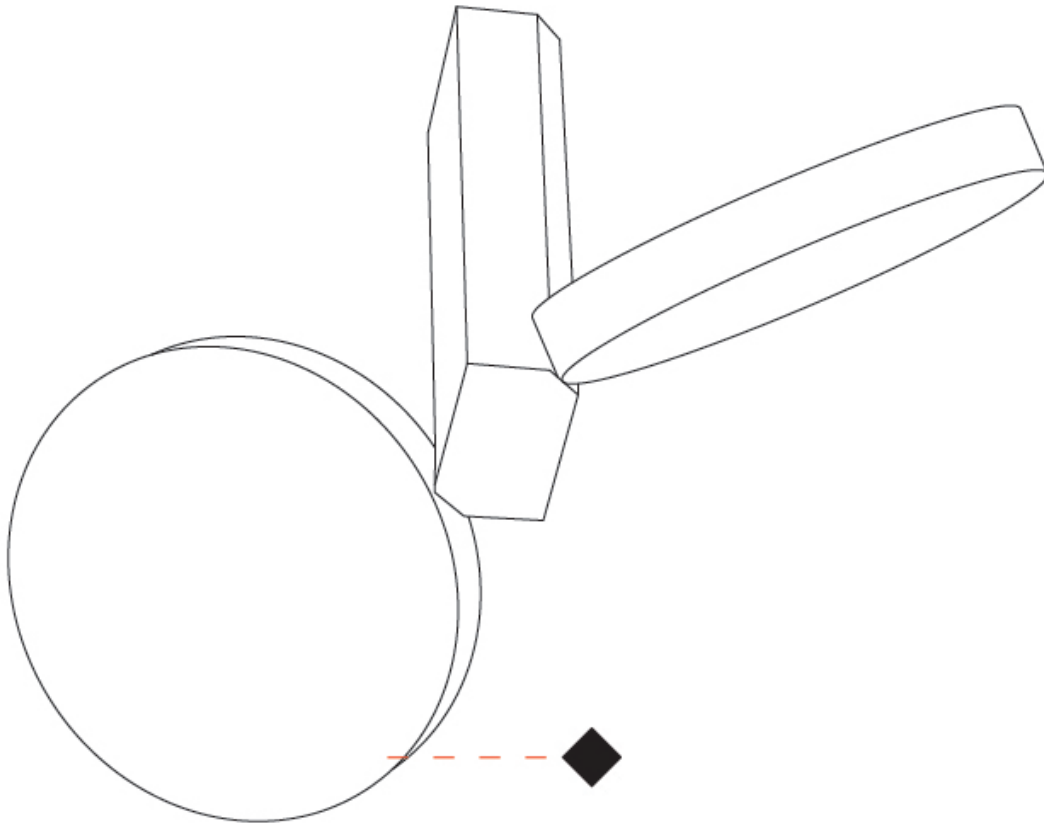

PROJECT
TYPE
SPECIFIER
QUANTITY
DATE