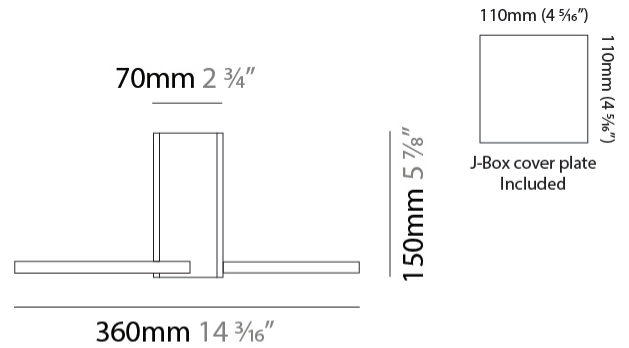

PROJECT	_____
TYPE	_____
SPECIFIER	_____
QUANTITY	_____
DATE	_____

CIDI SURFACE

D42083-

base number
Color   Temperature   Finish   Options

1. To build a product code in our configurator select the specify button on the base model # product page
2. To build a manual product code on this datasheet choose from the options listed below in blue font and add the suffix to the base model #

GENERAL

Series: Cidi
Partner: Icone
Division: Design
Installation: Surface
Product Type: Ceiling Surface
Mounting Location: Ceiling
Light Distribution: Adjustable / Direct

PHYSICAL

Shape: Disc
Length (mm): 360
Length (in): 14 ³/₁₆
Width (mm): 150
Width (in): 5 ⁷/₈
Height (mm): 160
Height (in): 6 ⁵/₁₆
Fixture Finish: WHI / TIM
Fixture Material: Extruded Aluminum

ELECTRICAL

Lamp Type: LED
Input Wattage (W): 32
Total Output Wattage (W): 27.2
Dimming: Non-Dimmable
Input Voltage (V): 120

LED

Color Temperature (°K): 2700 / 3000
Nominal Lumen (lm): 2700
CRI: >90 CRI
Lamp Life (hrs): 50000

OPTICAL

RATINGS AND CERTIFICATIONS

Certified By: Certified for North American Standards
IP rating: IP20