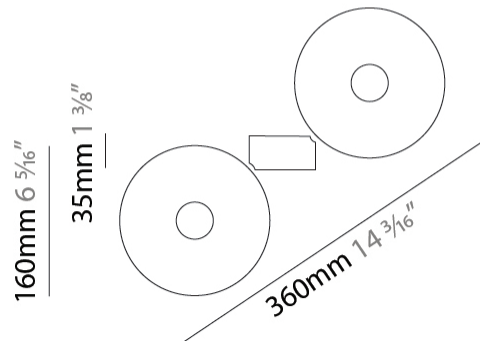

PROJECT	_____
TYPE	_____
SPECIFIER	_____
QUANTITY	_____
DATE	_____

CIDI SURFACE

D42083-

base number
Color   Temperature   Finish   Options

1. To build a product code in our configurator select the specify button on the base model # product page
2. To build a manual product code on this datasheet choose from the options listed below in blue font and add the suffix to the base model #

GENERAL

Series: Cidi
Partner: Icone
Division: Design
Installation: Surface
Product Type: Ceiling Surface
Mounting Location: Ceiling
Light Distribution: Adjustable / Direct

PHYSICAL

Shape: Disc
Length (mm): 360
Length (in): 14 ³/₁₆
Width (mm): 150
Width (in): 5 ⁷/₈
Height (mm): 160
Height (in): 6 ⁵/₁₆
Fixture Finish: WHI / TIM
Fixture Material: Extruded Aluminum

ELECTRICAL

Lamp Type: LED
Input Wattage (W): 32
Total Output Wattage (W): 27.2
Dimming: Non-Dimmable
Input Voltage (V): 120

LED

Color Temperature (°K): 2700 / 3000
Nominal Lumen (lm): 2700
CRI: >90 CRI
Lamp Life (hrs): 50000

OPTICAL

RATINGS AND CERTIFICATIONS

Certified By: Certified for North American Standards
IP rating: IP20