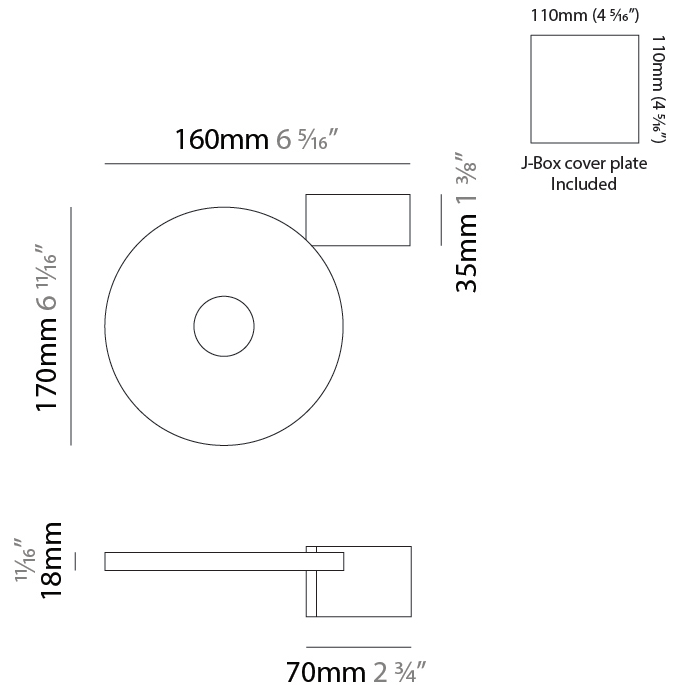

PROJECT	_____
TYPE	_____
SPECIFIER	_____
QUANTITY	_____
DATE	_____

CIDI SURFACE

D43073- -

base number
Color   Temperature   Finish   Options

1. To build a product code in our configurator select the specify button on the base model # product page
2. To build a manual product code on this datasheet choose from the options listed below in blue font and add the suffix to the base model #

GENERAL

Series: Cidi
Partner: Icone
Division: Design
Installation: Surface
Product Type: Wall Surface
Mounting Location: Wall
Light Distribution: Adjustable / Direct

PHYSICAL

Shape: Disc
Length (mm): 170
Length (in): 6 ¹¹/₁₆
Width (mm): 160
Width (in): 6 ⁵/₁₆
Extension (mm): 200
Extension (in): 7 ⁷/₈
Fixture Finish: WHI / TIM
Fixture Material: Extruded Aluminum

ELECTRICAL

Lamp Type: LED
Input Wattage (W): 17.5
Total Output Wattage (W): 14.9
Dimming: Non-Dimmable
Input Voltage (V): 120Vac Direct Line

LED

Color Temperature (°K): 2700 / 3000
Nominal Lumen (lm): 1350
CRI: >90 CRI
Lamp Life (hrs): 50000

OPTICAL

RATINGS AND CERTIFICATIONS

Certified By: Certified for North American Standards
IP rating: IP20