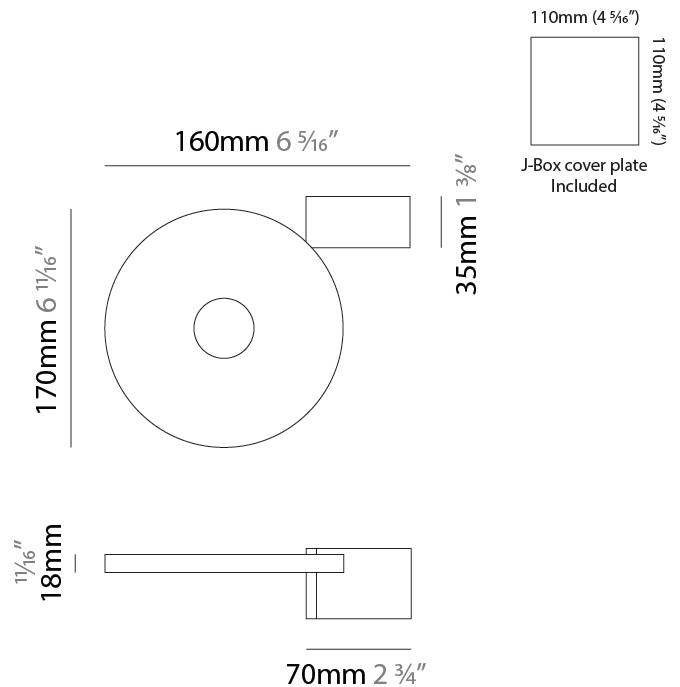

PROJECT	_____
TYPE	_____
SPECIFIER	_____
QUANTITY	_____
DATE	_____

CIDI SURFACE

D43073- -

base number
Color   Temperature   Finish   Options

1. To build a product code in our configurator select the specify button on the base model # product page
2. To build a manual product code on this datasheet choose from the options listed below in blue font and add the suffix to the base model #

GENERAL

Series: Cidi
Partner: Icone
Division: Design
Installation: Surface
Product Type: Wall Surface
Mounting Location: Wall
Light Distribution: Adjustable / Direct

PHYSICAL

Shape: Disc
Length (mm): 170
Length (in): 6 ¹¹/₁₆
Width (mm): 160
Width (in): 6 ⁵/₁₆
Extension (mm): 200
Extension (in): 7 ⁷/₈
Fixture Finish: WHI / TIM
Fixture Material: Extruded Aluminum

ELECTRICAL

Lamp Type: LED
Input Wattage (W): 17.5
Total Output Wattage (W): 14.9
Dimming: Non-Dimmable
Input Voltage (V): 120Vac Direct Line

LED

Color Temperature (°K): 2700 / 3000
Nominal Lumen (lm): 1350
CRI: >90 CRI
Lamp Life (hrs): 50000

OPTICAL

RATINGS AND CERTIFICATIONS

Certified By: Certified for North American Standards
IP rating: IP20