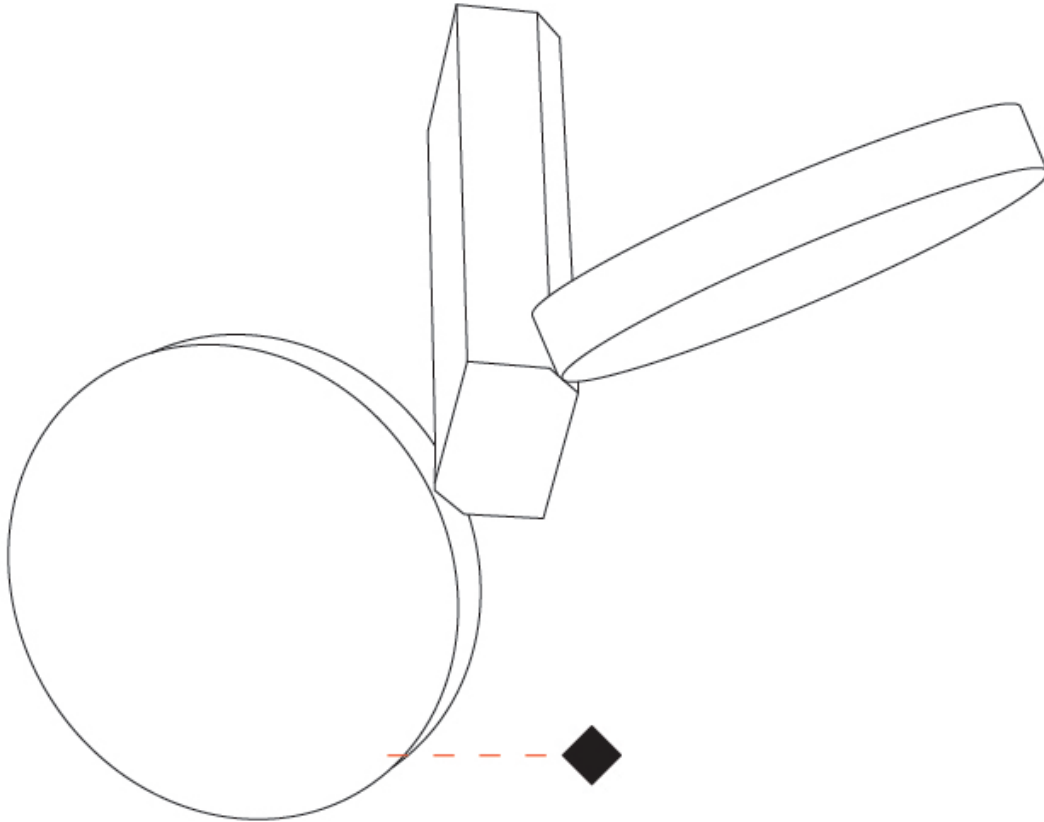

D42083-

PROJECT _____

TYPE _____

SPECIFIER _____

QUANTITY _____

DATE _____