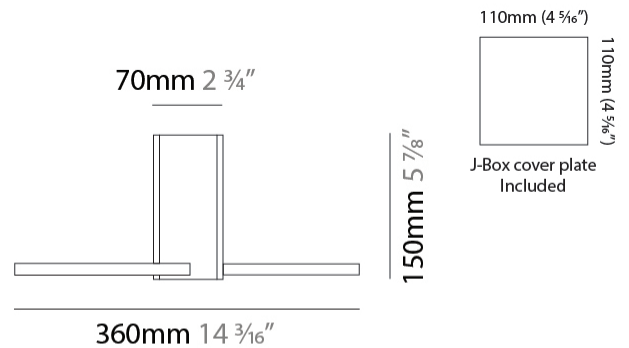

PROJECT	_____
TYPE	_____
SPECIFIER	_____
QUANTITY	_____
DATE	_____

CIDI SURFACE

D42083-

base number
Color   Temperature   Finish   Options

1. To build a product code in our configurator select the specify button on the base model # product page
2. To build a manual product code on this datasheet choose from the options listed below in blue font and add the suffix to the base model #

GENERAL

Series: Cidi
Partner: Icone
Division: Design
Installation: Surface
Product Type: Ceiling Surface
Mounting Location: Ceiling
Light Distribution: Adjustable / Direct

PHYSICAL

Shape: Disc
Length (mm): 360
Length (in): 14 ³/₁₆
Width (mm): 150
Width (in): 5 ⁷/₈
Height (mm): 160
Height (in): 6 ⁵/₁₆
Fixture Finish: WHI / TIM
Fixture Material: Extruded Aluminum

ELECTRICAL

Lamp Type: LED
Input Wattage (W): 32
Total Output Wattage (W): 27.2
Dimming: Non-Dimmable
Input Voltage (V): 120

LED

Color Temperature (°K): 2700 / 3000
Nominal Lumen (lm): 2700
CRI: >90 CRI
Lamp Life (hrs): 50000

OPTICAL

RATINGS AND CERTIFICATIONS

Certified By: Certified for North American Standards
IP rating: IP20