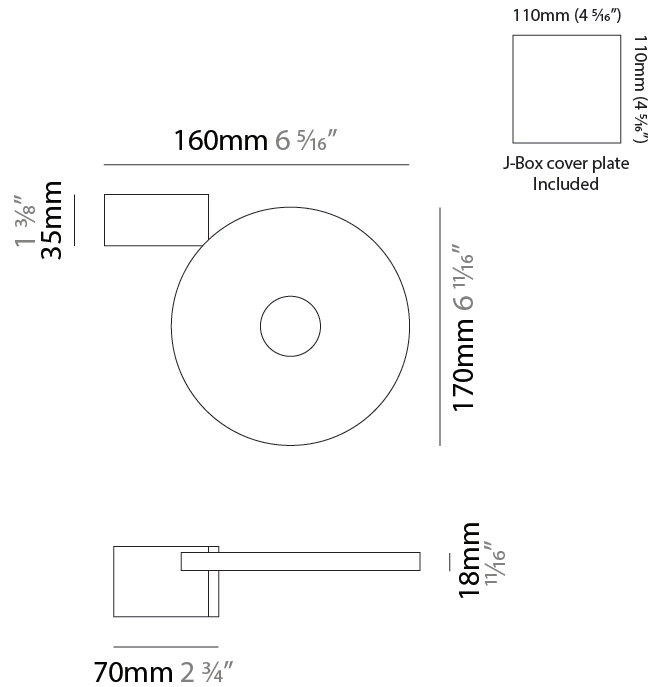

PROJECT	_____
TYPE	_____
SPECIFIER	_____
QUANTITY	_____
DATE	_____

CIDI SURFACE

D43072- -

base number
Color   Temperature   Finish   Options

1. To build a product code in our configurator select the specify button on the base model # product page
2. To build a manual product code on this datasheet choose from the options listed below in blue font and add the suffix to the base model #

GENERAL

Series: Cidi
Partner: Icone
Division: Design
Installation: Surface
Product Type: Wall Surface
Mounting Location: Wall
Light Distribution: Adjustable / Direct

PHYSICAL

Shape: Disc
Length (mm): 170
Length (in): 6 ¹¹/₁₆
Width (mm): 160
Width (in): 6 ⁵/₁₆
Extension (mm): 200
Extension (in): 7 ⁷/₈
Fixture Finish: WHI / TIM
Fixture Material: Extruded Aluminum

ELECTRICAL

Lamp Type: LED
Input Wattage (W): 17.5
Total Output Wattage (W): 14.9
Dimming: Non-Dimmable
Input Voltage (V): 120Vac Direct Line

LED

Color Temperature (°K): 2700 / 3000
Nominal Lumen (lm): 1350
CRI: >90 CRI
Lamp Life (hrs): 50000

OPTICAL

RATINGS AND CERTIFICATIONS

Certified By: Certified for North American Standards
IP rating: IP20