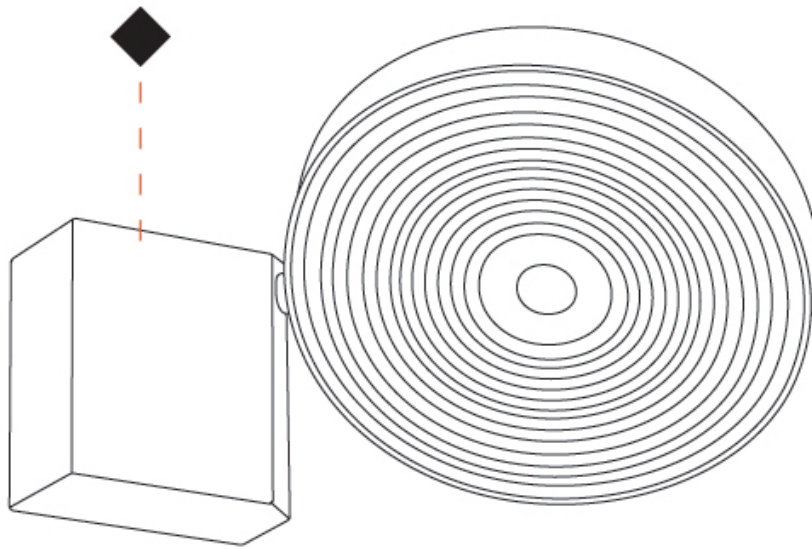

D43072-

PROJECT

TYPE

SPECIFIER

QUANTITY

DATE