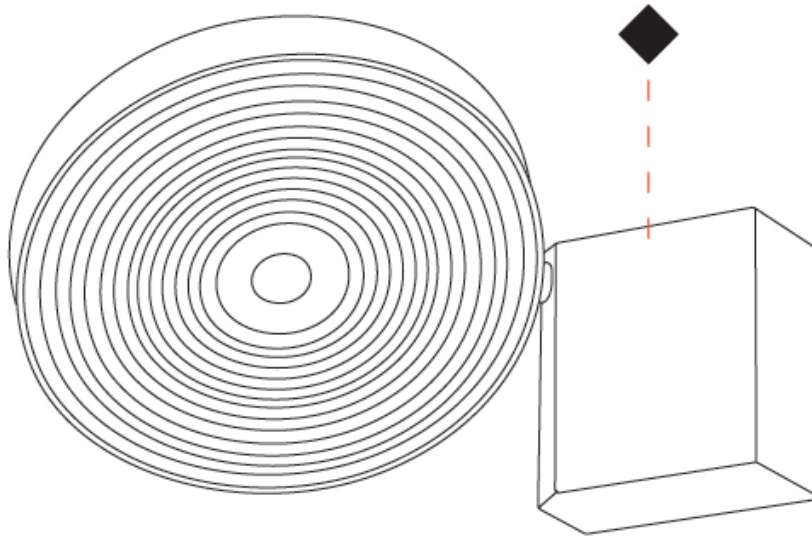

D43073-

PROJECT	_____
TYPE	_____
SPECIFIER	_____
QUANTITY	_____
DATE	_____