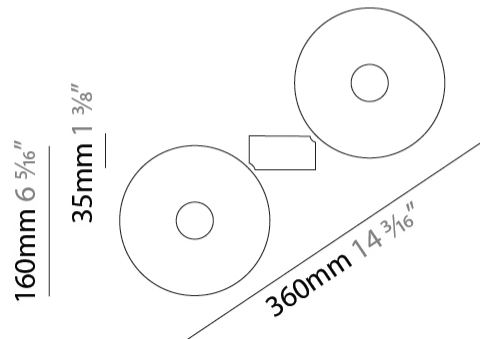

PROJECT	_____
TYPE	_____
SPECIFIER	_____
QUANTITY	_____
DATE	_____

CIDI SURFACE

D42083-

base number
Color   Temperature   Finish   Options

1. To build a product code in our configurator select the specify button on the base model # product page
2. To build a manual product code on this datasheet choose from the options listed below in blue font and add the suffix to the base model #

GENERAL

Series: Cidi
Partner: Icone
Division: Design
Installation: Surface
Product Type: Ceiling Surface
Mounting Location: Ceiling
Light Distribution: Adjustable / Direct

PHYSICAL

Shape: Disc
Length (mm): 360
Length (in): 14 ³/₁₆
Width (mm): 150
Width (in): 5 ⁷/₈
Height (mm): 160
Height (in): 6 ⁵/₁₆
Fixture Finish: WHI / TIM
Fixture Material: Extruded Aluminum

ELECTRICAL

Lamp Type: LED
Input Wattage (W): 32
Total Output Wattage (W): 27.2
Dimming: Non-Dimmable
Input Voltage (V): 120

LED

Color Temperature (°K): 2700 / 3000
Nominal Lumen (lm): 2700
CRI: >90 CRI
Lamp Life (hrs): 50000

OPTICAL

RATINGS AND CERTIFICATIONS

Certified By: Certified for North American Standards
IP rating: IP20