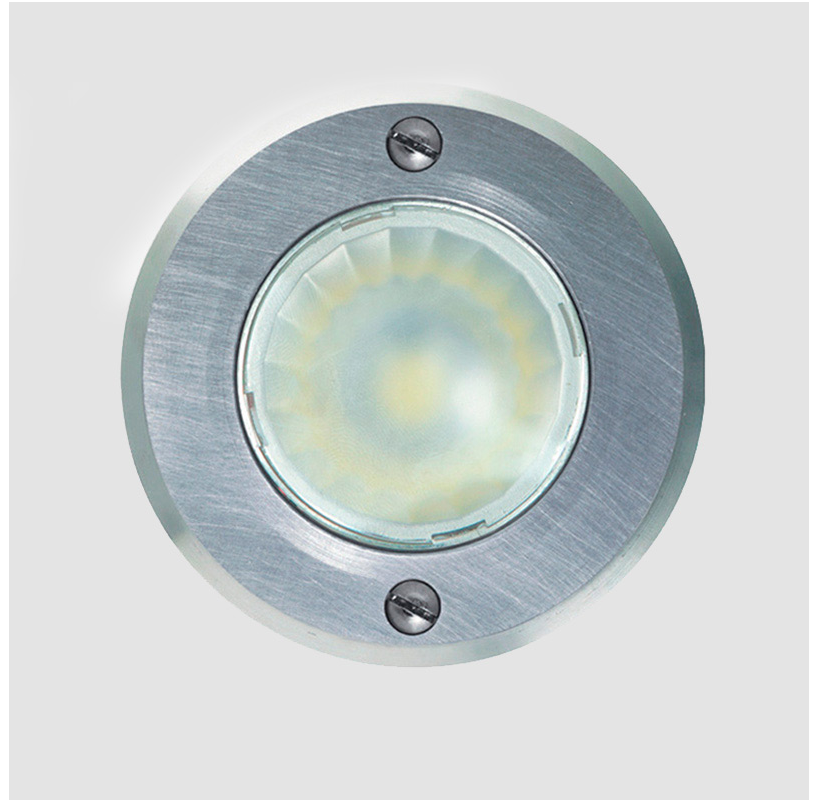

CIELO RECESSED

E10I0008- -

base number   Color   Lens
Temperature   Options

1. To build a product code in our configurator select the specify button on the base model # product page
2. To build a manual product code on this datasheet choose from the options listed below in blue font and add the suffix to the base model #

GENERAL

Series: Cielo
Brand: Side
Division: Exterior
Mounting Type: Recessed
Mounting Location: In-Ground
Subcategory: Uplight

PHYSICAL

Shape: Round
Diameter (mm): 89
Diameter (in): 3 1/2
Height (mm): 77
Height (in): 3 1/16
Light Distribution: Uplight
Weight (kg): 0.42
Weight (lbs): 0.926
Diffuser: Clear tempered glass
Gasket: Silicon rubber
Fixture Finish: SSS
Fixture Material: Aluminum Die Cast

ELECTRICAL

Lamp Type: LED (Zhaga Standard)
Input Wattage (W): 6.1
Total Output Wattage (W): 5.2
Dimming: Non-Dimmable / 0-10V Dimming
Driver Included: No
Driver Location: Remote
Driver Type: Constant Current - 120 / 277Vac
Driver Class: Class 2
Input Voltage (V): 120 - 277
Constant Current (MA): 150

LED

Color Temperature (°K): 3000 / 4000
Max. Delivered Lumen (lm): 636.7 / 695.6
CRI: >80 CRI
Lamp Life (hrs): 50000

OPTICAL

Optic°: 10 / 30 / 45

RATINGS AND CERTIFICATIONS

Certified By: Certified for North American Standards
IP rating: IP65
IK Rating: IK07

0.35 kg / 0.77 lbs