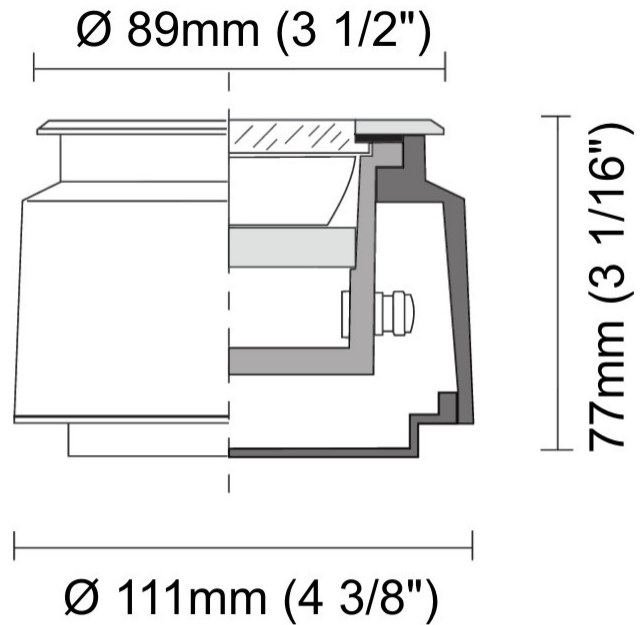

CIELO RECESSED

E10I0008- -

base number   Color   Lens
Temperature   Options

1. To build a product code in our configurator select the specify button on the base model # product page
2. To build a manual product code on this datasheet choose from the options listed below in blue font and add the suffix to the base model #

GENERAL

Series: Cielo
Brand: Side
Division: Exterior
Mounting Type: Recessed
Mounting Location: In-Ground
Subcategory: Uplight

PHYSICAL

Shape: Round
Diameter (mm): 89
Diameter (in): 3 1/2
Height (mm): 77
Height (in): 3 1/16
Light Distribution: Uplight
Weight (kg): 0.42
Weight (lbs): 0.926
Diffuser: Clear tempered glass
Gasket: Silicon rubber
Fixture Finish: SSS
Fixture Material: Aluminum Die Cast

ELECTRICAL

Lamp Type: LED (Zhaga Standard)
Input Wattage (W): 6.1
Total Output Wattage (W): 5.2
Dimming: Non-Dimmable / 0-10V Dimming
Driver Included: No
Driver Location: Remote
Driver Type: Constant Current - 120 / 277Vac
Driver Class: Class 2
Input Voltage (V): 120 - 277
Constant Current (MA): 150

LED

Color Temperature (°K): 3000 / 4000
Max. Delivered Lumen (lm): 636.7 / 695.6
CRI: >80 CRI
Lamp Life (hrs): 50000

OPTICAL

Optic°: 10 / 30 / 45

RATINGS AND CERTIFICATIONS

Certified By: Certified for North American Standards
IP rating: IP65
IK Rating: IK07

0.35 kg / 0.77 lbs