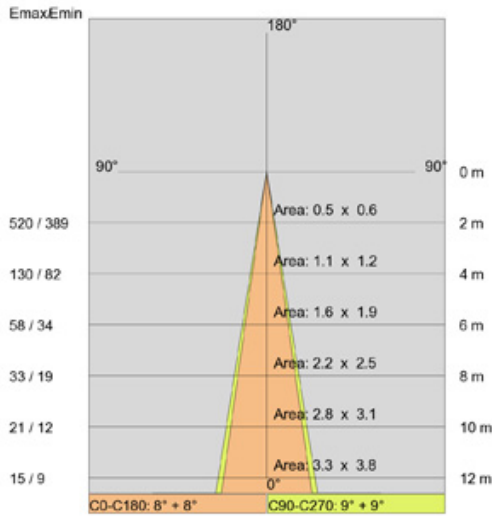

PROJECT	
TYPE	
SPECIFIER	
QUANTITY	
DATE