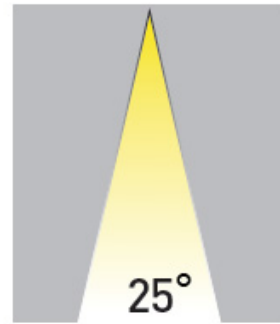

PROJECT	
TYPE	
SPECIFIER	
QUANTITY	
DATE