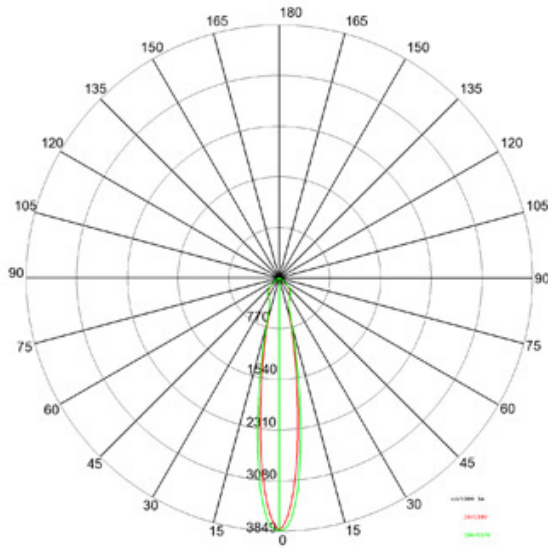

PROJECT	
TYPE	
SPECIFIER	
QUANTITY	
DATE