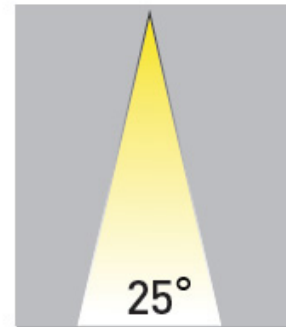

PROJECT	
TYPE	
SPECIFIER	
QUANTITY	
DATE