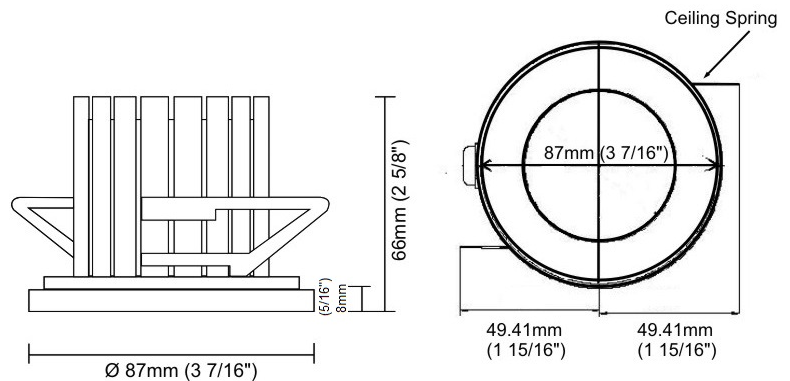

GENERAL

Series: Cielo
 Brand: Side
 Division: Exterior
 Mounting Type: Recessed
 Mounting Location: In-Ground
 Subcategory: Uplight

PHYSICAL

Shape: Round
 Diameter (mm): 89
 Diameter (in): 3 1/2
 Height (mm): 77
 Height (in): 3 1/16
 Light Distribution: Uplight
 Weight (kg): 0.42
 Weight (lbs): 0.926
 Diffuser: Clear tempered glass
 Gasket: Silicon rubber
 Fixture Finish: SSS
 Fixture Material: Aluminum Die Cast

GENERAL

Series: Cielo
Brand: Side
Division: Exterior
Mounting Type: Recessed
Mounting Location: Ceiling
Subcategory: Downlight

PHYSICAL

Shape: Round
Diameter (mm): 87
Diameter (in): 3 7/16
Height (mm): 66
Height (in): 2 5/8
Min. Recessing Depth (mm): 71
Min. Recessing Depth (in): 2 13/16
Light Distribution: Downlight
Weight (kg): 0.35
Weight (lbs): 0.77
Diffuser: Clear tempered glass
Gasket: Silicon rubber
Fixture Finish: WHI / BLK / GRY
Fixture Material: Aluminum Die Cast

0.35 kg / 0.013 lbs

70mm (2 3/4")

Recessed Thickness: 10 / 12.5 / 15 mm (3/8" / 1/2" / 9/16")

PROJECT	
TYPE	
SPECIFIER	
QUANTITY	
DATE	

PROJECT	_____
TYPE	_____
SPECIFIER	_____
QUANTITY	_____
DATE	_____

Fixture Finish