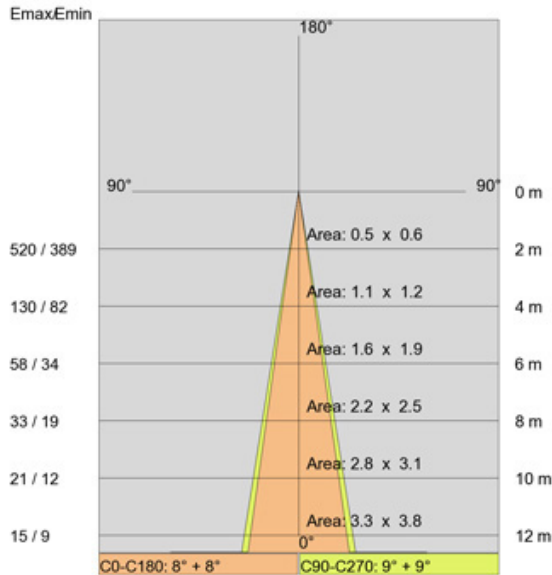

PROJECT	
TYPE	
SPECIFIER	
QUANTITY	
DATE