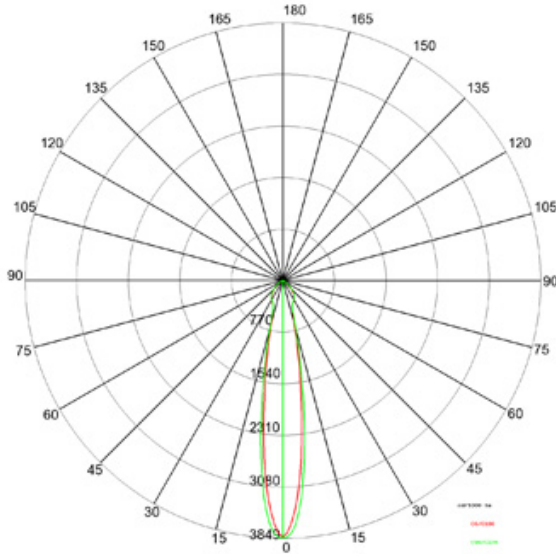

PROJECT	
TYPE	
SPECIFIER	
QUANTITY	
DATE