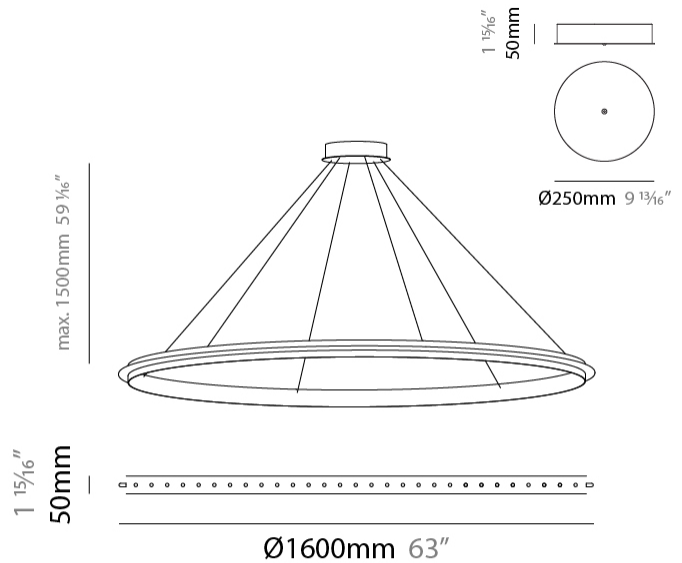

CITADEL 1 RING SUSPENSION

D101827-

base number	LED	Color	Finish
	Dimming	Temperature	Options

1. To build a product code in our configurator select the specify button on the base model # product page
2. To build a manual product code on this datasheet choose from the options listed below in blue font and add the suffix to the base model #

GENERAL

Series: Citadel
Subseries: Citadel 1 Ring
Partner: Quasar
Division: Design
Installation: Suspension
Product Type: Pendant
Mounting Location: Ceiling

PHYSICAL

Shape: Round
Diameter (mm): 1600
Diameter (in): 63
Height (mm): 50
Height (in): 1 ¹⁵/₁₆
Max. Overall Height (mm): 1550
Max. Overall Height (in): 61
Weight (kg): 7
Weight (lbs): 15.43
Fixture Finish: NIC / BRA / BBR
Fixture Material: Metal
Cable Details: 1500mm Cable

ELECTRICAL

Number of Lamps: 100
Lamp Type: LED Retrofit
Input Wattage (W): 33
Bulb Included: Bulb Included
Max. Wattage Per Lamp (W): 0.33
Lamp Base: E10
Dimming: Phase Dimming (120Vac Only)
Driver Included: Yes
Driver Location: Integrated
Driver Type: Constant Voltage - Universal
Driver Class: Class 2
Input Voltage (V): 120 - 277
Output Voltage (V): 12
Lamp Voltage (V): 12
Upon Request: Integral: 0-10Vdc dimming

LED

Color Temperature (°K): 2600 / 3000 / 3500
Max. Delivered Lumen (lm): 2300 (2600K)
CRI: >90 CRI
Lamp Life (hrs): 20000

OPTICAL

RATINGS AND CERTIFICATIONS

Certified By: Certified for North American Standards
IP rating: IP20