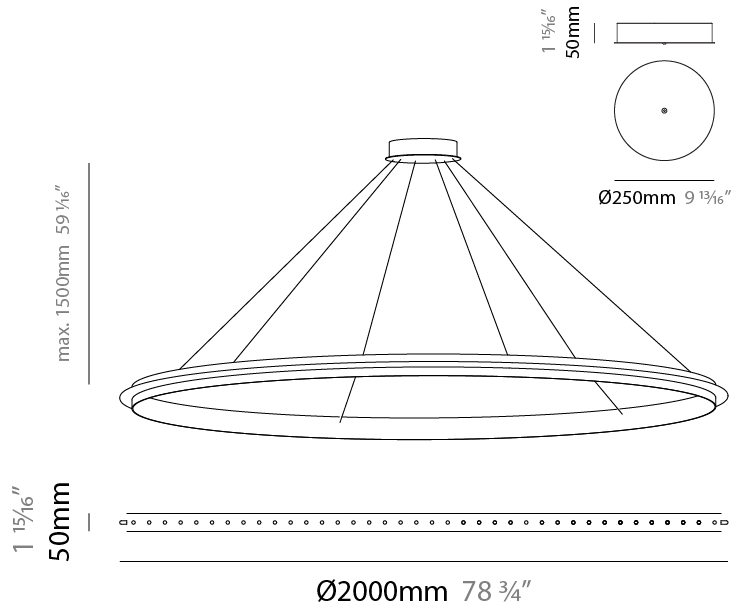

1. To build a product code in our configurator select the specify button on the base model # product page
2. To build a manual product code on this datasheet choose from the options listed below in blue font and add the suffix to the base model #

GENERAL

Series: Citadel
Subseries: Citadel 1 Ring
Brand: Quasar
Division: Design
Mounting Type: Suspension
Mounting Location: Ceiling
Subcategory: Ambient

PHYSICAL

Shape: Round
Diameter (mm): 2000
Diameter (in): 78 3/4
Height (mm): 50
Height (in): 1 15/16
Max. Overall Height (mm): 1550
Max. Overall Height (in): 61
Light Distribution: Omnidirectional
Weight (kg): 8
Weight (lbs): 17.64
Fixture Finish: NIC / BRA / BBR
Fixture Material: Metal
Cable Details: 1500mm Cable

ELECTRICAL

Number of Lamps: 126
Lamp Type: LED Retrofit
Input Wattage (W): 41.58
Bulb Included: Bulb Included
Max. Wattage Per Lamp (W): 0.33
Lamp Base: E10
Dimming: Phase Dimming (120Vac Only)
Driver Included: Yes
Driver Location: Integrated
Driver Type: Constant Voltage - Universal
Driver Class: Class 2
Input Voltage (V): 120 - 277
Output Voltage (V): 12
Lamp Voltage (V): 12
Upon Request: Integral: 0-10Vdc dimming

LED

Number of LEDs: 126
Color Temperature (°K): 2600 / 3000 / 3500
Max. Delivered Lumen (lm): 2898 (2600K)
CRI: >90 CRI
Lamp Life (hrs): 50000

OPTICAL

RATINGS AND CERTIFICATIONS

Certified By: Certified for North American Standards
IP rating: IP20