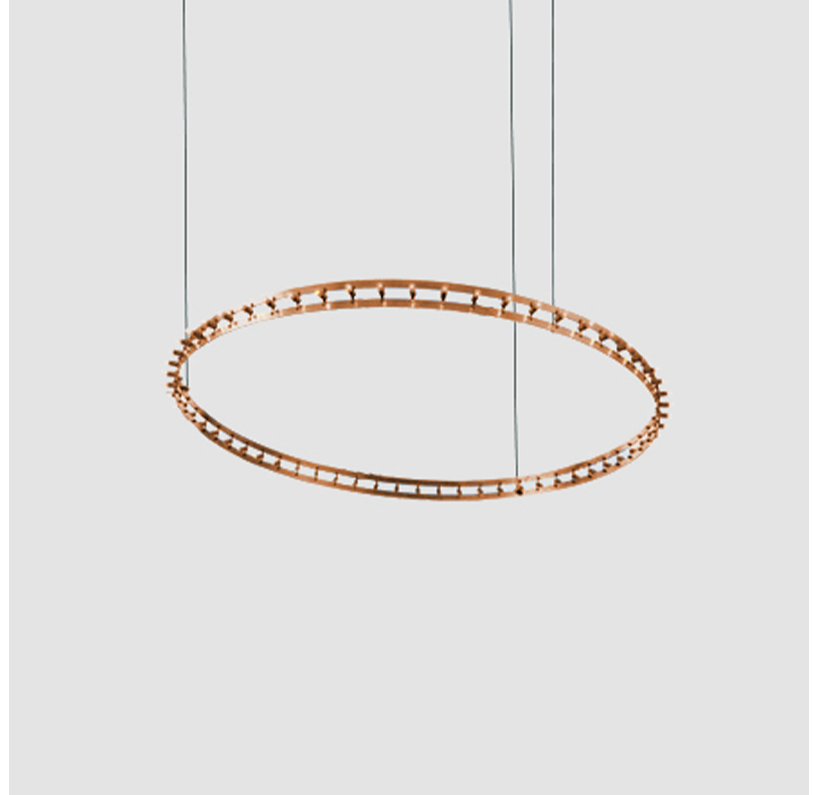

1. To build a product code in our configurator select the specify button on the base model # product page
2. To build a manual product code on this datasheet choose from the options listed below in blue font and add the suffix to the base model #

GENERAL

Series: Citadel
Subseries: Citadel 1 Ring
Brand: Quasar
Division: Design
Mounting Type: Suspension
Mounting Location: Ceiling
Subcategory: Ambient

PHYSICAL

Shape: Round
Diameter (mm): 2000
Diameter (in): 78 3/4
Height (mm): 50
Height (in): 1 15/16
Max. Overall Height (mm): 1550
Max. Overall Height (in): 61
Light Distribution: Omnidirectional
Weight (kg): 8
Weight (lbs): 17.64
Fixture Finish: NIC / BRA / BBR
Fixture Material: Metal
Cable Details: 1500mm Cable

ELECTRICAL

Number of Lamps: 126
Lamp Type: LED Retrofit
Input Wattage (W): 41.58
Bulb Included: Bulb Included
Max. Wattage Per Lamp (W): 0.33
Lamp Base: E10
Dimming: Phase Dimming (120Vac Only)
Driver Included: Yes
Driver Location: Integrated
Driver Type: Constant Voltage - Universal
Driver Class: Class 2
Input Voltage (V): 120 - 277
Output Voltage (V): 12
Lamp Voltage (V): 12
Upon Request: Integral: 0-10Vdc dimming

LED

Number of LEDs: 126
Color Temperature (°K): 2600 / 3000 / 3500
Max. Delivered Lumen (lm): 2898 (2600K)
CRI: >90 CRI
Lamp Life (hrs): 50000

OPTICAL

RATINGS AND CERTIFICATIONS

Certified By: Certified for North American Standards
IP rating: IP20