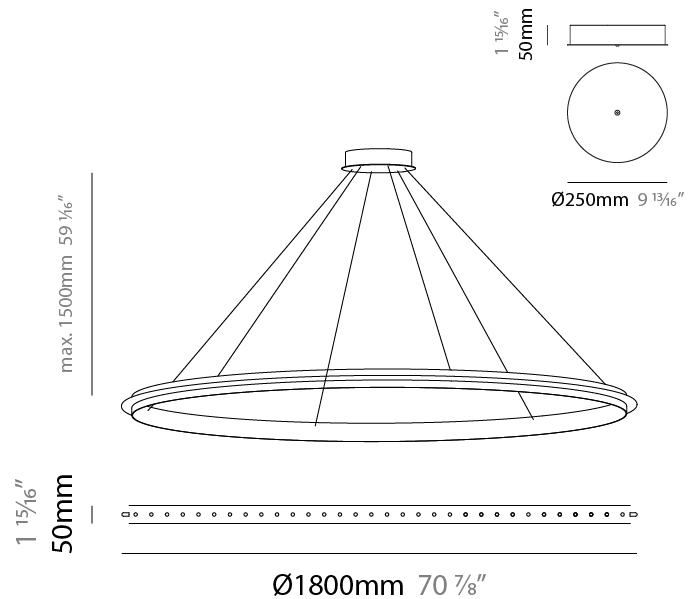

base number   LED Dimming   Color Temperature   Finish Options

1. To build a product code in our configurator select the specify button on the base model # product page
2. To build a manual product code on this datasheet choose from the options listed below in blue font and add the suffix to the base model #

GENERAL

Series: Citadel
Subseries: Citadel 1 Ring
Brand: Quasar
Division: Design
Mounting Type: Suspension
Mounting Location: Ceiling
Subcategory: Ambient

PHYSICAL

Shape: Round
Diameter (mm): 1800
Diameter (in): 70 7/8
Height (mm): 50
Height (in): 1 15/16
Max. Overall Height (mm): 1550
Max. Overall Height (in): 61
Light Distribution: Omnidirectional
Weight (kg): 7
Weight (lbs): 15.43
Fixture Finish: [NIC](#) / [BRA](#) / [BBR](#)
Fixture Material: Metal
Cable Details: 1500mm Cable

ELECTRICAL

Number of Lamps: 113
Lamp Type: LED Retrofit
Input Wattage (W): 37.29
Bulb Included: Bulb Included
Max. Wattage Per Lamp (W): 0.33
Lamp Base: E10
Dimming: [Phase Dimming (120Vac Only)](#)
Driver Included: Yes
Driver Location: Integrated
Driver Type: Constant Voltage - Universal
Driver Class: Class 2
Input Voltage (V): 120 - 277
Output Voltage (V): 12
Lamp Voltage (V): 12
Upon Request: Integral: 0-10Vdc dimming

LED

Color Temperature (°K): [2600](#) / [3000](#) / [3500](#)
Max. Delivered Lumen (lm): 2599 (2600K)
CRI: >90 CRI
Lamp Life (hrs): 50000

OPTICAL

RATINGS AND CERTIFICATIONS

Certified By: Certified for North American Standards
IP rating: IP20