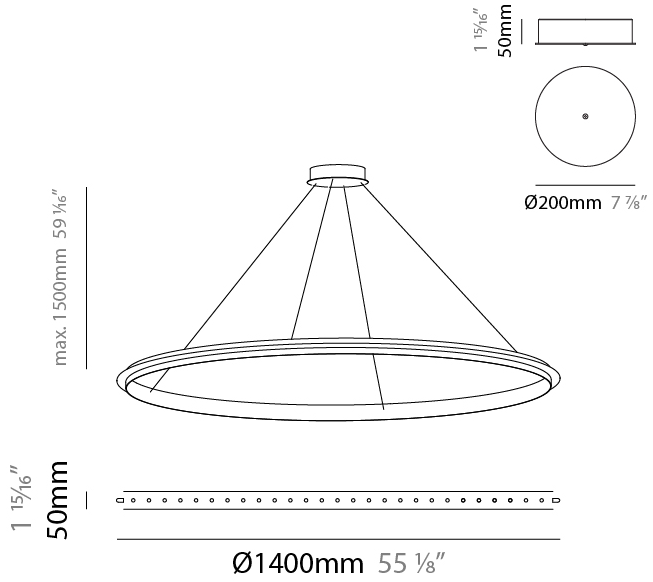

1. To build a product code in our configurator select the specify button on the base model # product page
2. To build a manual product code on this datasheet choose from the options listed below in blue font and add the suffix to the base model #

GENERAL

Series: Citadel
Subseries: Citadel 1 Ring
Brand: Quasar
Division: Design
Mounting Type: Suspension
Mounting Location: Ceiling
Subcategory: Ambient

PHYSICAL

Shape: Round
Diameter (mm): 1400
Diameter (in): 55 1/8
Height (mm): 50
Height (in): 1 15/16
Max. Overall Height (mm): 1550
Max. Overall Height (in): 61
Light Distribution: Omnidirectional
Weight (kg): 6
Weight (lbs): 13.23
[Fixture Finish: NIC / BRA / BBR](#)
Fixture Material: Metal
Cable Details: 1500mm Cable

ELECTRICAL

Number of Lamps: 88
Lamp Type: LED Retrofit
Input Wattage (W): 29.04
Bulb Included: Bulb Included
Max. Wattage Per Lamp (W): 0.33
Lamp Base: E10
[Dimming: Phase Dimming (120Vac Only)](#)
Driver Included: Yes
Driver Location: Integrated
Driver Type: Constant Voltage - Universal
Driver Class: Class 2
Input Voltage (V): 120 - 277
Output Voltage (V): 12
Lamp Voltage (V): 12
Upon Request: Integral: 0-10Vdc dimming

LED

[Color Temperature (°K): 2600 / 3000 / 3500](#)
Max. Delivered Lumen (lm): 2024 (2600K)
CRI: >90 CRI
Lamp Life (hrs): 50000

OPTICAL

RATINGS AND CERTIFICATIONS

Certified By: Certified for North American Standards
IP rating: IP20

PROJECT
TYPE
SPECIFIER
QUANTITY
DATE