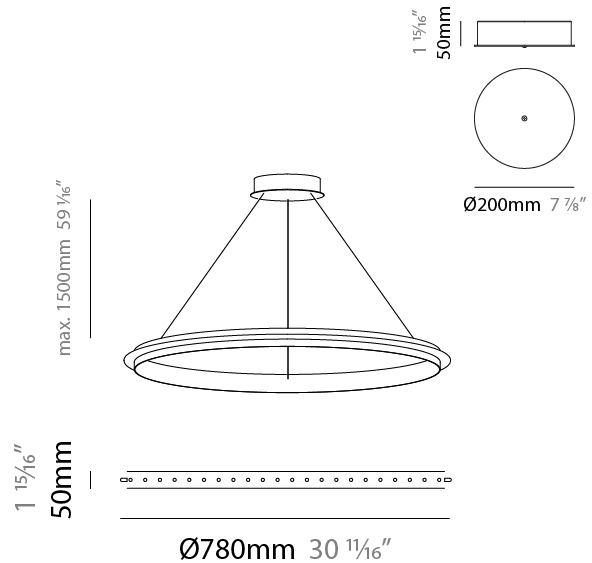

base number	LED Dimming	Color Temperature	Finish Options

1. To build a product code in our configurator select the specify button on the base model # product page
2. To build a manual product code on this datasheet choose from the options listed below in blue font and add the suffix to the base model #

GENERAL

Series: Citadel
Subseries: Citadel 1 Ring
Brand: Quasar
Division: Design
Mounting Type: Suspension
Mounting Location: Ceiling
Subcategory: Ambient

PHYSICAL

Shape: Round
Diameter (mm): 780
Diameter (in): 30 15/16
Height (mm): 50
Height (in): 1 15/16
Max. Overall Height (mm): 1550
Max. Overall Height (in): 61
Light Distribution: Omnidirectional
Weight (kg): 3
Weight (lbs): 6.61
Fixture Finish: NIC / BRA / BBR
Fixture Material: Metal
Cable Details: 1500mm Cable

ELECTRICAL

Number of Lamps: 44
Lamp Type: LED Retrofit
Input Wattage (W): 14.52
Bulb Included: Bulb Included
Max. Wattage Per Lamp (W): 0.33
Lamp Base: E10
Dimming: Phase Dimming (120Vac Only)
Driver Included: Yes
Driver Location: Integrated
Driver Type: Constant Voltage - Universal
Driver Class: Class 2
Input Voltage (V): 120 - 277
Output Voltage (V): 12
Lamp Voltage (V): 12
Upon Request: Integral: 0-10Vdc dimming

LED

Color Temperature (°K): 2600 / 3000 / 3500
Max. Delivered Lumen (lm): 1012 (2600K)
CRI: >90 CRI
Lamp Life (hrs): 50000

OPTICAL

RATINGS AND CERTIFICATIONS

Certified By: Certified for North American Standards
IP rating: IP20