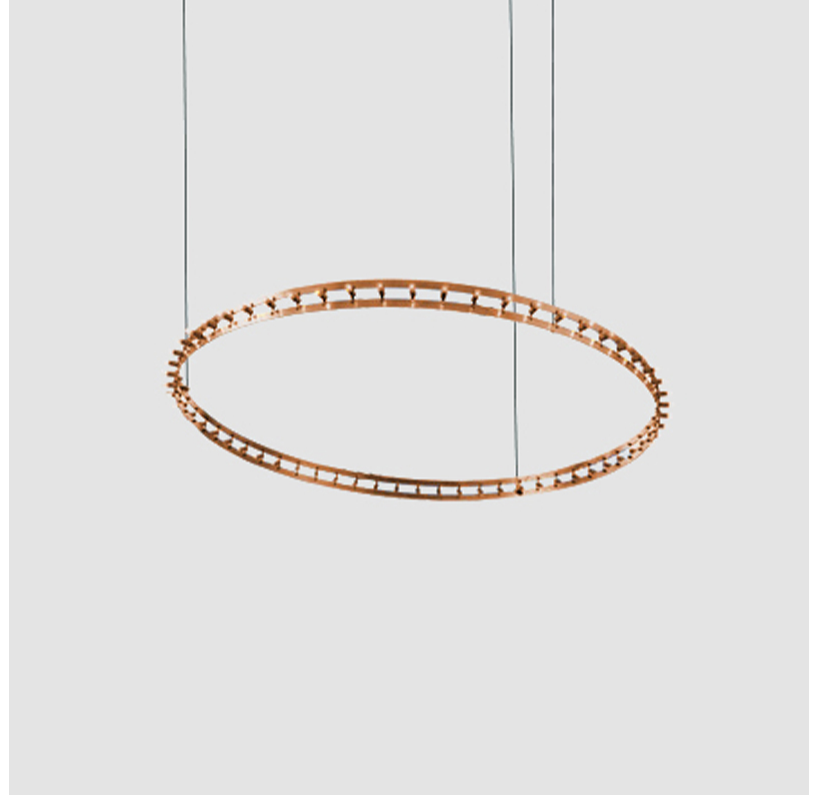

D101827-

base number	LED	Color	Finish
	Dimming	Temperature	Options

1. To build a product code in our configurator select the specify button on the base model # product page
2. To build a manual product code on this datasheet choose from the options listed below in blue font and add the suffix to the base model #

GENERAL

Series: Citadel
Subseries: Citadel 1 Ring
Brand: Quasar
Division: Design
Mounting Type: Suspension
Mounting Location: Ceiling
Subcategory: Ambient

PHYSICAL

Shape: Round
Diameter (mm): 1600
Diameter (in): 63
Height (mm): 50
Height (in): 1 15/16
Max. Overall Height (mm): 1550
Max. Overall Height (in): 61
Light Distribution: Omnidirectional
Weight (kg): 7
Weight (lbs): 15.43
Fixture Finish: NIC / BRA / BBR
Fixture Material: Metal
Cable Details: 1500mm Cable

ELECTRICAL

Number of Lamps: 100
Lamp Type: LED Retrofit
Input Wattage (W): 33
Bulb Included: Bulb Included
Max. Wattage Per Lamp (W): 0.33
Lamp Base: E10
Dimming: Phase Dimming (120Vac Only)
Driver Included: Yes
Driver Location: Integrated
Driver Type: Constant Voltage - Universal
Driver Class: Class 2
Input Voltage (V): 120 - 277
Output Voltage (V): 12
Lamp Voltage (V): 12
Upon Request: Integral: 0-10Vdc dimming

LED

Color Temperature (°K): 2600 / 3000 / 3500
Max. Delivered Lumen (lm): 2300 (2600K)
CRI: >90 CRI
Lamp Life (hrs): 50000

OPTICAL

RATINGS AND CERTIFICATIONS

Certified By: Certified for North American Standards
IP rating: IP20