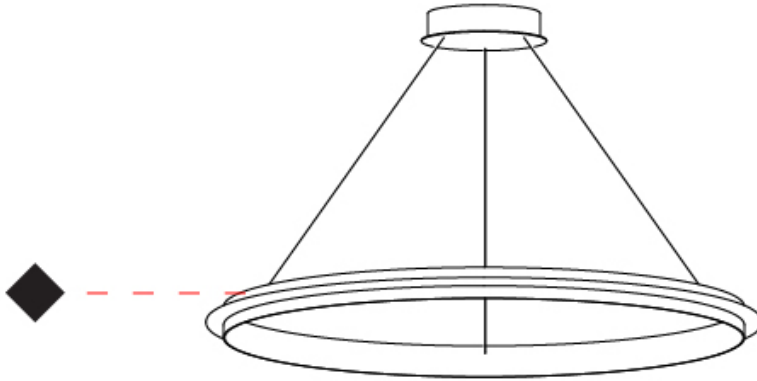

CITADEL 1 RING SUSPENSION

D101822-

PROJECT

TYPE

SPECIFIER

QUANTITY

DATE