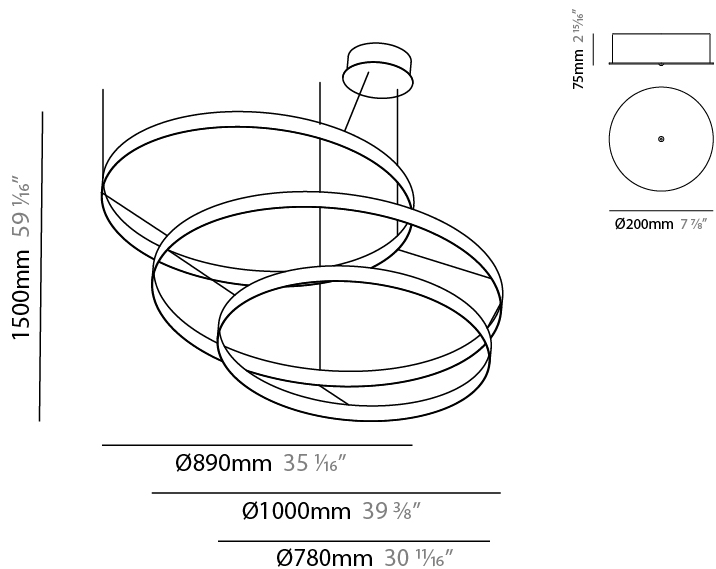

PROJECT
TYPE
SPECIFIER
QUANTITY
DATE

D101553-

base number   LED Dimming   Color Temperature   Finish Options

1. To build a product code in our configurator select the specify button on the base model # product page
2. To build a manual product code on this datasheet choose from the options listed below in blue font and add the suffix to the base model #

GENERAL

Series: Citadel
Subseries: Citadel Composition Modular System
Brand: Quasar
Division: Design
Mounting Type: Suspension
Mounting Location: Ceiling
Subcategory: Modular

PHYSICAL

Shape: Round
Diameter (mm): 1000
Diameter (in): 39 3/8
Max. Overall Height (mm): 1550
Max. Overall Height (in): 61
Light Distribution: Omnidirectional
Fixture Finish: NIC / BRA / BBR
Fixture Material: Metal
Cable Details: 1500mm Cable

ELECTRICAL

Number of Lamps: 156
Lamp Type: LED Retrofit
Input Wattage (W): 51.48
Bulb Included: Bulb Included
Max. Wattage Per Lamp (W): 0.33
Lamp Base: E10
Dimming: 0-10V Dimming / Phase Dimming (120Vac Only)
Driver Included: Yes
Driver Location: Integrated
Driver Type: Constant Voltage - Universal
Driver Class: Class 2
Input Voltage (V): 120 - 277
Output Voltage (V): 12
Lamp Voltage (V): 12

LED

Color Temperature (°K): 2600 / 3000 / 3500
Max. Delivered Lumen (lm): 3588 (2600K)
CRI: >90 CRI
Lamp Life (hrs): 50000

OPTICAL

RATINGS AND CERTIFICATIONS

Certified By: Certified for North American Standards
IP rating: IP20