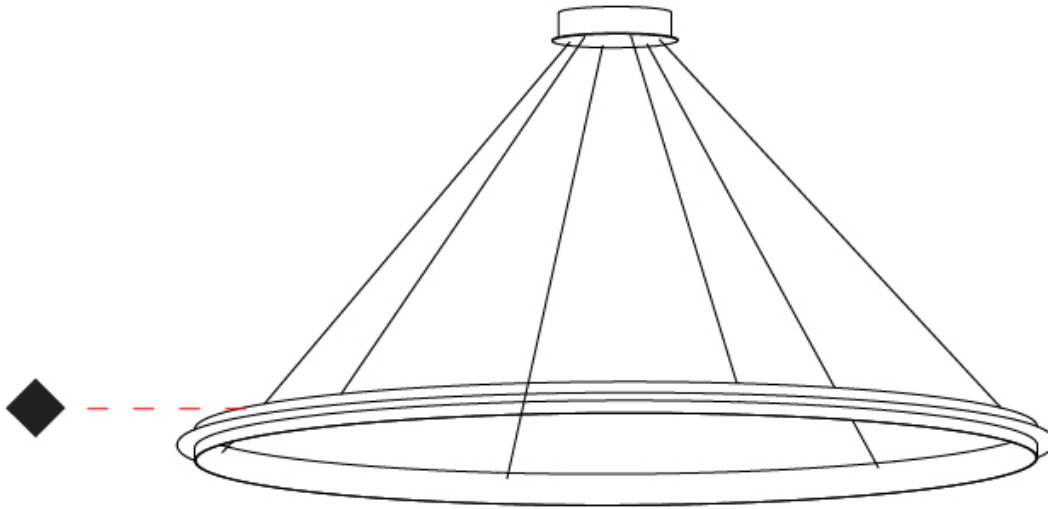

CITADEL 1 RING SUSPENSION

D101828-

PROJECT _____

TYPE _____

SPECIFIER _____

QUANTITY _____

DATE _____