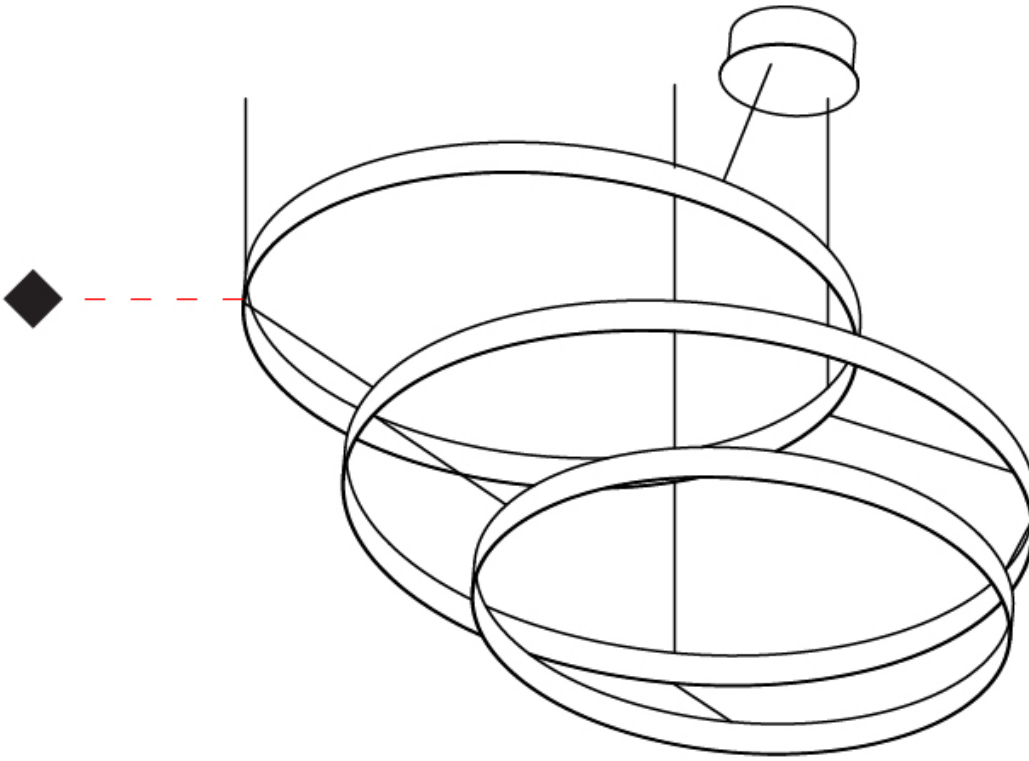

CITADEL COMPOSITION MODULAR SYSTEM SUSPENSION

D101553-

PROJECT _____

TYPE _____

SPECIFIER _____

QUANTITY _____

DATE _____

D