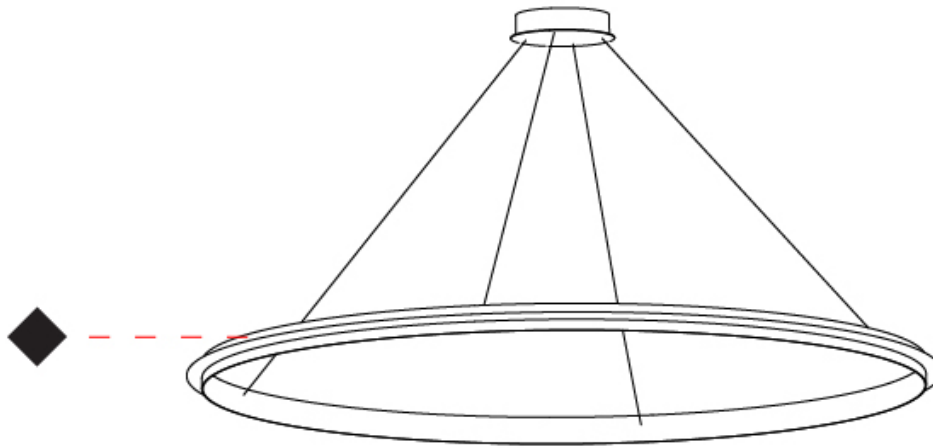

CITADEL 1 RING SUSPENSION

D101826-

PROJECT

TYPE

SPECIFIER

QUANTITY

DATE

D