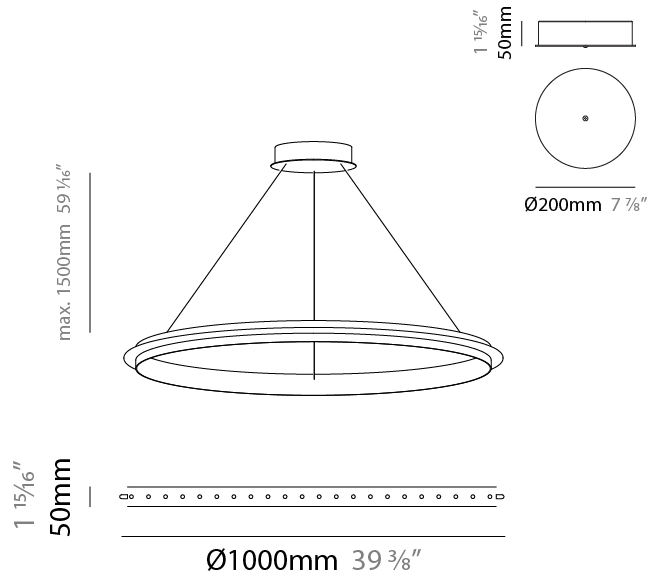

base number	LED Dimming	Color Temperature	Finish Options

1. To build a product code in our configurator select the specify button on the base model # product page
2. To build a manual product code on this datasheet choose from the options listed below in blue font and add the suffix to the base model #

GENERAL

Series: Citadel
Subseries: Citadel 1 Ring
Brand: Quasar
Division: Design
Mounting Type: Suspension
Mounting Location: Ceiling
Subcategory: Ambient

PHYSICAL

Shape: Round
Diameter (mm): 1000
Diameter (in): 39 3/8"
Height (mm): 50
Height (in): 1 15/16"
Max. Overall Height (mm): 1550
Max. Overall Height (in): 61
Light Distribution: Omnidirectional
Weight (kg): 4
Weight (lbs): 8.82
Fixture Finish: NIC / BRA / BBR
Fixture Material: Metal
Cable Details: 1500mm Cable

ELECTRICAL

Number of Lamps: 60
Lamp Type: LED Retrofit
Input Wattage (W): 19.8
Bulb Included: Bulb Included
Max. Wattage Per Lamp (W): 0.33
Lamp Base: E10
Dimming: Phase Dimming (120Vac Only)
Driver Included: Yes
Driver Location: Integrated
Driver Type: Constant Voltage - Universal
Driver Class: Class 2
Input Voltage (V): 120 - 277
Output Voltage (V): 12
Lamp Voltage (V): 12
Upon Request: Integral: 0-10Vdc dimming

LED

Color Temperature (°K): 2600 / 3000 / 3500
Max. Delivered Lumen (lm): 1380 (2600K)
CRI: >90 CRI
Lamp Life (hrs): 50000

OPTICAL

RATINGS AND CERTIFICATIONS

Certified By: Certified for North American Standards
IP rating: IP20