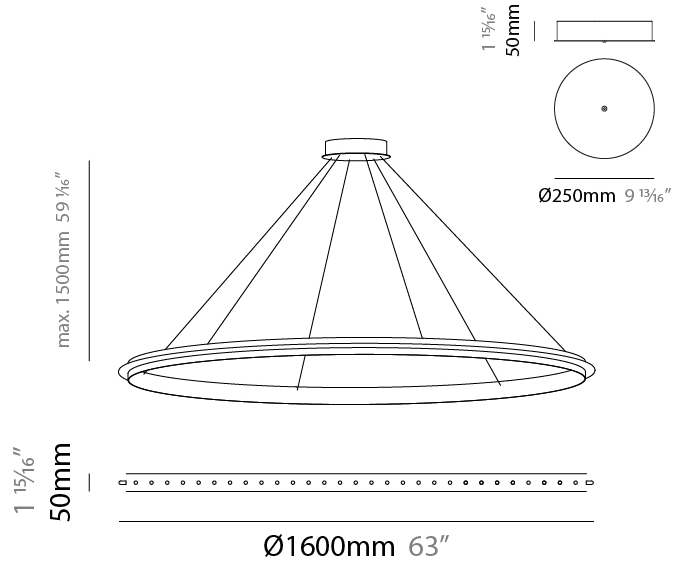

D101827-

base number   LED Dimming   Color Temperature   Finish Options

1. To build a product code in our configurator select the specify button on the base model # product page
2. To build a manual product code on this datasheet choose from the options listed below in blue font and add the suffix to the base model #

GENERAL

Series: Citadel
Subseries: Citadel 1 Ring
Brand: Quasar
Division: Design
Mounting Type: Suspension
Mounting Location: Ceiling
Subcategory: Ambient

PHYSICAL

Shape: Round
Diameter (mm): 1600
Diameter (in): 63
Height (mm): 50
Height (in): 1 15/16
Max. Overall Height (mm): 1550
Max. Overall Height (in): 61
Light Distribution: Omnidirectional
Weight (kg): 7
Weight (lbs): 15.43
Fixture Finish: [NIC / BRA / BBR](#)
Fixture Material: Metal
Cable Details: 1500mm Cable

ELECTRICAL

Number of Lamps: 100
Lamp Type: LED Retrofit
Input Wattage (W): 33
Bulb Included: Bulb Included
Max. Wattage Per Lamp (W): 0.33
Lamp Base: E10
Dimming: [Phase Dimming (120Vac Only)](#)
Driver Included: Yes
Driver Location: Integrated
Driver Type: Constant Voltage - Universal
Driver Class: Class 2
Input Voltage (V): 120 - 277
Output Voltage (V): 12
Lamp Voltage (V): 12
Upon Request: Integral: 0-10Vdc dimming

LED

Color Temperature (°K): [2600 / 3000 / 3500](#)
Max. Delivered Lumen (lm): 2300 (2600K)
CRI: >90 CRI
Lamp Life (hrs): 50000

OPTICAL

RATINGS AND CERTIFICATIONS

Certified By: Certified for North American Standards
IP rating: IP20