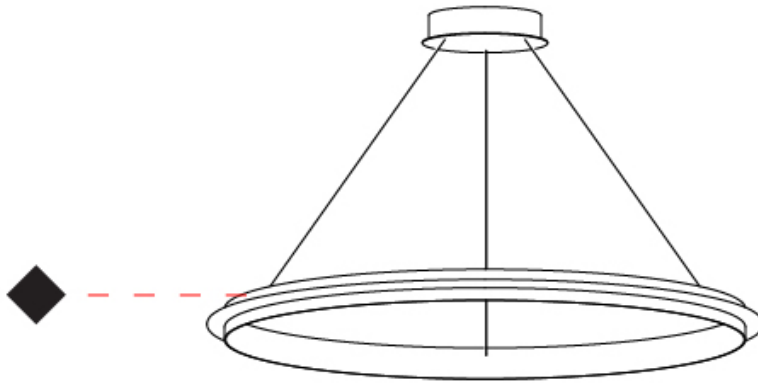

CITADEL 1 RING SUSPENSION

D101822-

PROJECT

TYPE

SPECIFIER

QUANTITY

DATE