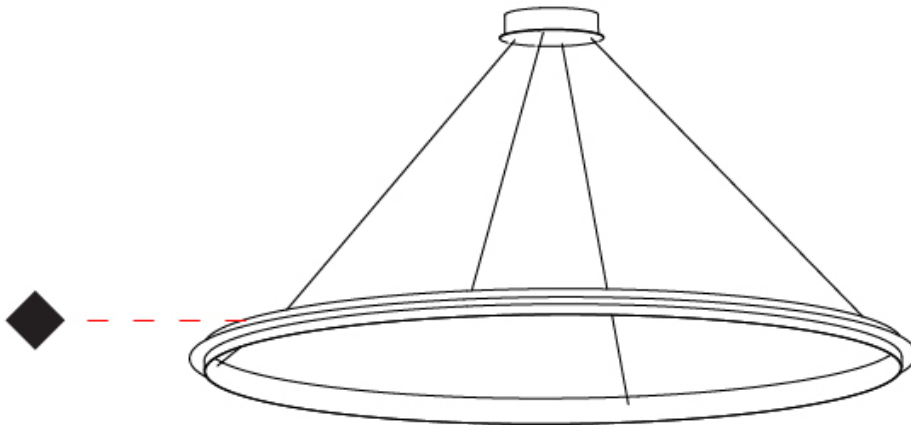

CITADEL 1 RING SUSPENSION

D101825-

PROJECT

TYPE

SPECIFIER

QUANTITY

DATE