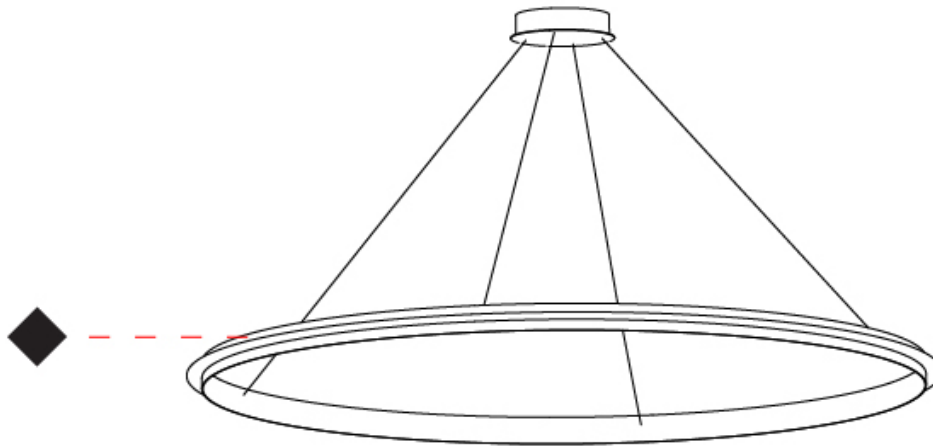

CITADEL 1 RING SUSPENSION

D101826-

PROJECT _____

TYPE _____

SPECIFIER _____

QUANTITY _____

DATE _____