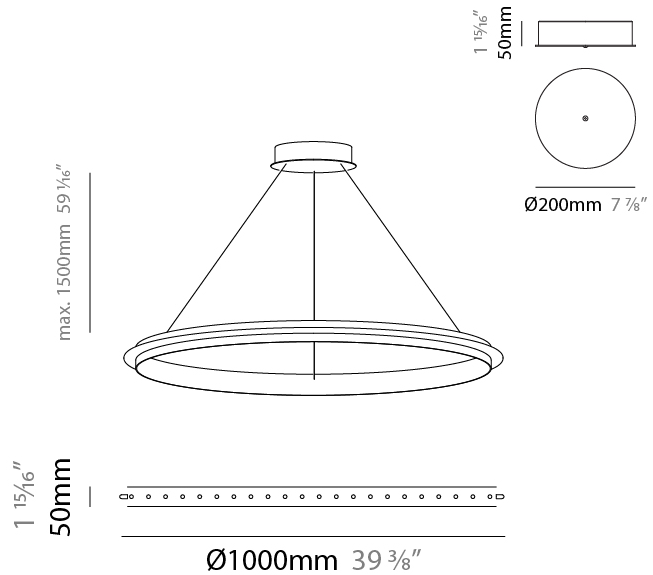

D101824-

base number	LED Dimming	Color Temperature	Finish Options

1. To build a product code in our configurator select the specify button on the base model # product page
2. To build a manual product code on this datasheet choose from the options listed below in blue font and add the suffix to the base model #

GENERAL

Series: Citadel
Subseries: Citadel 1 Ring
Brand: Quasar
Division: Design
Mounting Type: Suspension
Mounting Location: Ceiling
Subcategory: Ambient

PHYSICAL

Shape: Round
Diameter (mm): 1000
Diameter (in): 39 3/8
Height (mm): 50
Height (in): 1 15/16
Max. Overall Height (mm): 1550
Max. Overall Height (in): 61
Light Distribution: Omnidirectional
Weight (kg): 4
Weight (lbs): 8.82
Fixture Finish: NIC / BRA / BBR
Fixture Material: Metal
Cable Details: 1500mm Cable

ELECTRICAL

Number of Lamps: 60
Lamp Type: LED Retrofit
Input Wattage (W): 19.8
Bulb Included: Bulb Included
Max. Wattage Per Lamp (W): 0.33
Lamp Base: E10
Dimming: Phase Dimming (120Vac Only)
Driver Included: Yes
Driver Location: Integrated
Driver Type: Constant Voltage - Universal
Driver Class: Class 2
Input Voltage (V): 120 - 277
Output Voltage (V): 12
Lamp Voltage (V): 12
Upon Request: Integral: 0-10Vdc dimming

LED

Color Temperature (°K): 2600 / 3000 / 3500
Max. Delivered Lumen (lm): 1380 (2600K)
CRI: >90 CRI
Lamp Life (hrs): 50000

OPTICAL

RATINGS AND CERTIFICATIONS

Certified By: Certified for North American Standards
IP rating: IP20