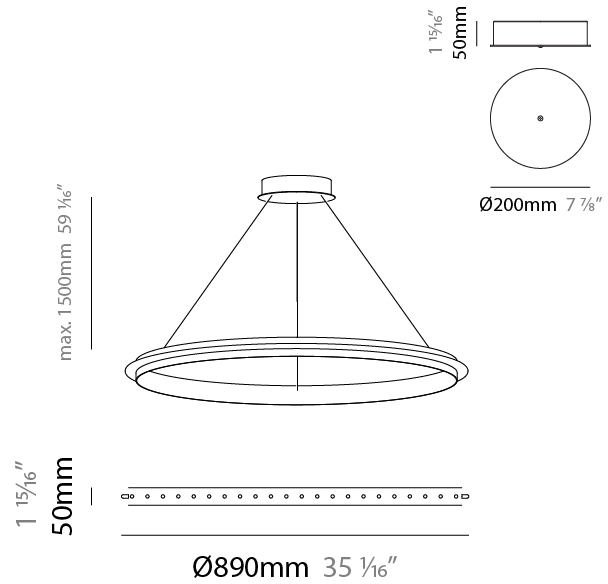

D101823-

base number   LED Dimming   Color Temperature   Finish Options

1. To build a product code in our configurator select the specify button on the base model # product page
2. To build a manual product code on this datasheet choose from the options listed below in blue font and add the suffix to the base model #

GENERAL

Series: Citadel
Subseries: Citadel 1 Ring
Brand: Quasar
Division: Design
Mounting Type: Suspension
Mounting Location: Ceiling
Subcategory: Ambient

PHYSICAL

Shape: Round
Diameter (mm): 890
Diameter (in): 35 1/16
Height (mm): 50
Height (in): 1 15/16
Max. Overall Height (mm): 1550
Max. Overall Height (in): 61
Light Distribution: Uplight
Weight (kg): 3
Weight (lbs): 6.61
[Fixture Finish: NIC / BRA / BBR](#)
Fixture Material: Metal
Cable Details: 1500mm Cable

ELECTRICAL

Number of Lamps: 52
Lamp Type: LED Retrofit
Input Wattage (W): 17.16
Bulb Included: Bulb Included
Max. Wattage Per Lamp (W): 0.33
Lamp Base: E10
[Dimming: Phase Dimming (120Vac Only)](#)
Driver Included: Yes
Driver Location: Integrated
Driver Type: Constant Voltage - Universal
Driver Class: Class 2
Input Voltage (V): 120 - 277
Output Voltage (V): 12
Lamp Voltage (V): 12
Upon Request: Integral: 0-10Vdc dimming

LED

Color Temperature (°K): 2600 / 3000 / 3500
Max. Delivered Lumen (lm): 1196 (2600K)
CRI: >90 CRI
Lamp Life (hrs): 50000

OPTICAL

RATINGS AND CERTIFICATIONS

Certified By: Certified for North American Standards
IP rating: IP20