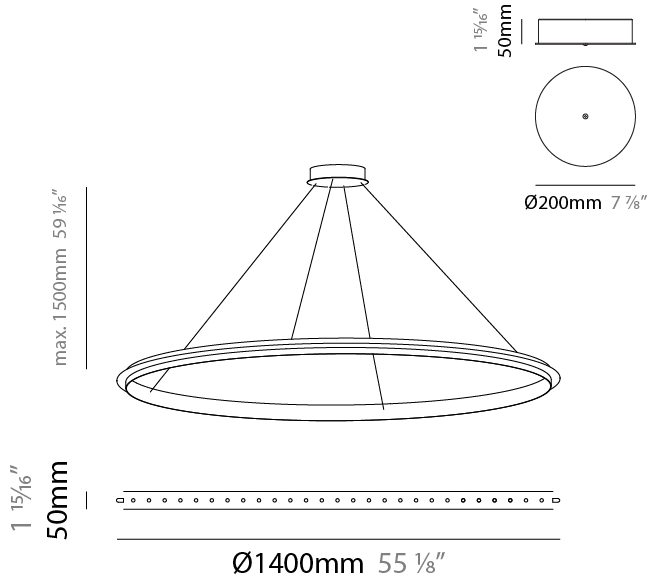

base number   LED Dimming   Color Temperature   Finish Options

1. To build a product code in our configurator select the specify button on the base model # product page
2. To build a manual product code on this datasheet choose from the options listed below in blue font and add the suffix to the base model #

GENERAL

Series: Citadel
Subseries: Citadel 1 Ring
Brand: Quasar
Division: Design
Mounting Type: Suspension
Mounting Location: Ceiling
Subcategory: Ambient

PHYSICAL

Shape: Round
Diameter (mm): 1400
Diameter (in): 55 1/8
Height (mm): 50
Height (in): 1 15/16
Max. Overall Height (mm): 1550
Max. Overall Height (in): 61
Light Distribution: Omnidirectional
Weight (kg): 6
Weight (lbs): 13.23
Fixture Finish: [NIC](#) / [BRA](#) / [BBR](#)
Fixture Material: Metal
Cable Details: 1500mm Cable

ELECTRICAL

Number of Lamps: 88
Lamp Type: LED Retrofit
Input Wattage (W): 29.04
Bulb Included: Bulb Included
Max. Wattage Per Lamp (W): 0.33
Lamp Base: E10
Dimming: [Phase Dimming (120Vac Only)](#)
Driver Included: Yes
Driver Location: Integrated
Driver Type: Constant Voltage - Universal
Driver Class: Class 2
Input Voltage (V): 120 - 277
Output Voltage (V): 12
Lamp Voltage (V): 12
Upon Request: Integral: 0-10Vdc dimming

LED

Color Temperature (°K): [2600](#) / [3000](#) / [3500](#)
Max. Delivered Lumen (lm): 2024 (2600K)
CRI: >90 CRI
Lamp Life (hrs): 50000

OPTICAL

RATINGS AND CERTIFICATIONS

Certified By: Certified for North American Standards
IP rating: IP20