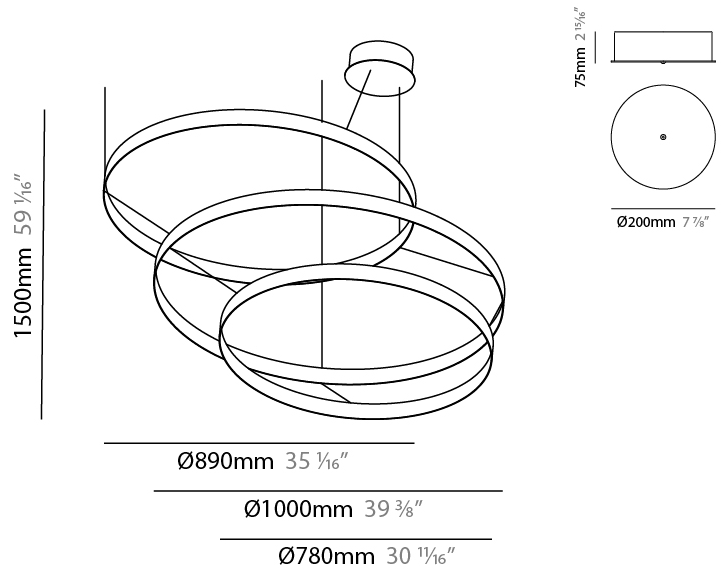

PROJECT	
TYPE	
SPECIFIER	
QUANTITY	
DATE	

D101553-

base number	LED Dimming	Color Temperature	Finish Options

1. To build a product code in our configurator select the specify button on the base model # product page
2. To build a manual product code on this datasheet choose from the options listed below in blue font and add the suffix to the base model #

GENERAL

Series: Citadel
Subseries: Citadel Composition Modular System
Brand: Quasar
Division: Design
Mounting Type: Suspension
Mounting Location: Ceiling
Subcategory: Modular

PHYSICAL

Shape: Round
Diameter (mm): 1000
Diameter (in): 39 3/8
Max. Overall Height (mm): 1550
Max. Overall Height (in): 61
Light Distribution: Omnidirectional
Fixture Finish: NIC / BRA / BBR
Fixture Material: Metal
Cable Details: 1500mm Cable

ELECTRICAL

Number of Lamps: 156
Lamp Type: LED Retrofit
Input Wattage (W): 51.48
Bulb Included: Bulb Included
Max. Wattage Per Lamp (W): 0.33
Lamp Base: E10
Dimming: 0-10V Dimming / Phase Dimming (120Vac Only)
Driver Included: Yes
Driver Location: Integrated
Driver Type: Constant Voltage - Universal
Driver Class: Class 2
Input Voltage (V): 120 - 277
Output Voltage (V): 12
Lamp Voltage (V): 12

LED

Color Temperature (°K): 2600 / 3000 / 3500
Max. Delivered Lumen (lm): 3588 (2600K)
CRI: >90 CRI
Lamp Life (hrs): 50000

OPTICAL

RATINGS AND CERTIFICATIONS

Certified By: Certified for North American Standards
IP rating: IP20