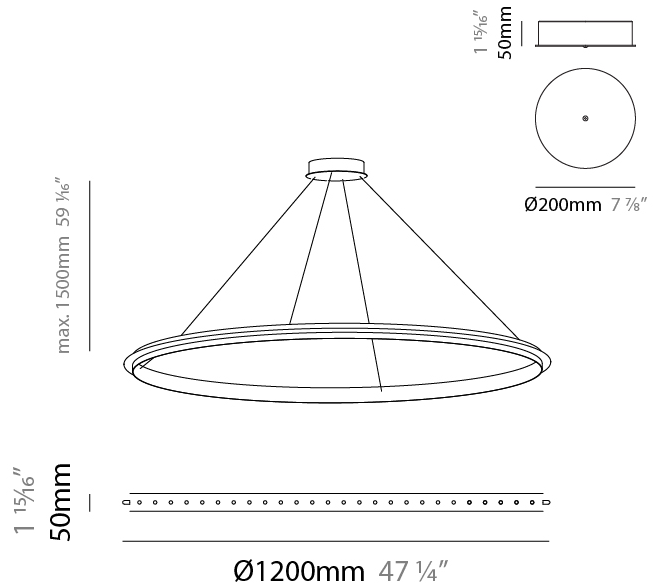

base number   LED Dimming   Color Temperature   Finish Options

1. To build a product code in our configurator select the specify button on the base model # product page
2. To build a manual product code on this datasheet choose from the options listed below in blue font and add the suffix to the base model #

GENERAL

Series: Citadel
Subseries: Citadel 1 Ring
Brand: Quasar
Division: Design
Mounting Type: Suspension
Mounting Location: Ceiling
Subcategory: Ambient

PHYSICAL

Shape: Round
Diameter (mm): 1200
Diameter (in): 47 1/4
Height (mm): 50
Height (in): 1 15/16
Max. Overall Height (mm): 1550
Max. Overall Height (in): 61
Light Distribution: Omnidirectional
Weight (kg): 5
Weight (lbs): 11.02
Fixture Finish: [NIC](#) / [BRA](#) / [BBR](#)
Fixture Material: Metal
Cable Details: 1500mm Cable

ELECTRICAL

Number of Lamps: 75
Lamp Type: LED Retrofit
Input Wattage (W): 24.75
Bulb Included: Bulb Included
Max. Wattage Per Lamp (W): 0.33
Lamp Base: E10
Dimming: [Phase Dimming (120Vac Only)](#)
Driver Included: Yes
Driver Location: Integrated
Driver Type: Constant Voltage - Universal
Driver Class: Class 2
Input Voltage (V): 120 - 277
Output Voltage (V): 12
Lamp Voltage (V): 12
Upon Request: Integral: 0-10Vdc dimming

LED

Color Temperature (°K): [2600](#) / [3000](#) / [3500](#)
Max. Delivered Lumen (lm): 1725 (2600K)
CRI: >90 CRI
Lamp Life (hrs): 50000

OPTICAL

RATINGS AND CERTIFICATIONS

Certified By: Certified for North American Standards
IP rating: IP20