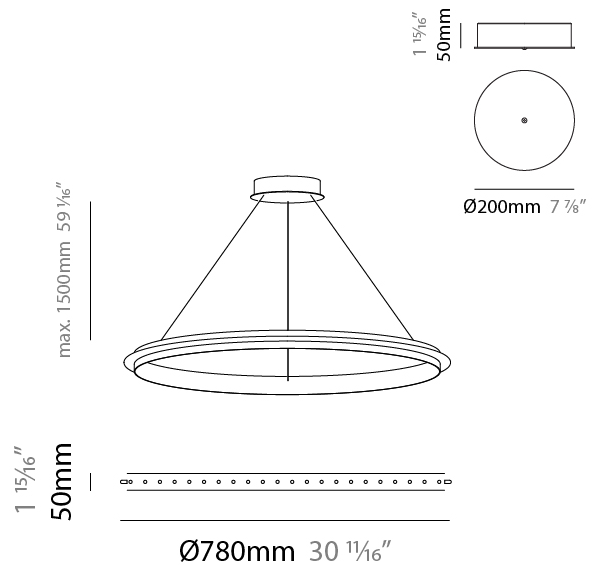

base number	LED Dimming	Color Temperature	Finish Options

1. To build a product code in our configurator select the specify button on the base model # product page
2. To build a manual product code on this datasheet choose from the options listed below in blue font and add the suffix to the base model #

GENERAL

Series: Citadel
Subseries: Citadel 1 Ring
Brand: Quasar
Division: Design
Mounting Type: Suspension
Mounting Location: Ceiling
Subcategory: Ambient

PHYSICAL

Shape: Round
Diameter (mm): 780
Diameter (in): 30 15/16
Height (mm): 50
Height (in): 1 15/16
Max. Overall Height (mm): 1550
Max. Overall Height (in): 61
Light Distribution: Omnidirectional
Weight (kg): 3
Weight (lbs): 6.61
Fixture Finish: NIC / BRA / BBR
Fixture Material: Metal
Cable Details: 1500mm Cable

ELECTRICAL

Number of Lamps: 44
Lamp Type: LED Retrofit
Input Wattage (W): 14.52
Bulb Included: Bulb Included
Max. Wattage Per Lamp (W): 0.33
Lamp Base: E10
Dimming: Phase Dimming (120Vac Only)
Driver Included: Yes
Driver Location: Integrated
Driver Type: Constant Voltage - Universal
Driver Class: Class 2
Input Voltage (V): 120 - 277
Output Voltage (V): 12
Lamp Voltage (V): 12
Upon Request: Integral: 0-10Vdc dimming

LED

Color Temperature (°K): 2600 / 3000 / 3500
Max. Delivered Lumen (lm): 1012 (2600K)
CRI: >90 CRI
Lamp Life (hrs): 50000

OPTICAL

RATINGS AND CERTIFICATIONS

Certified By: Certified for North American Standards
IP rating: IP20