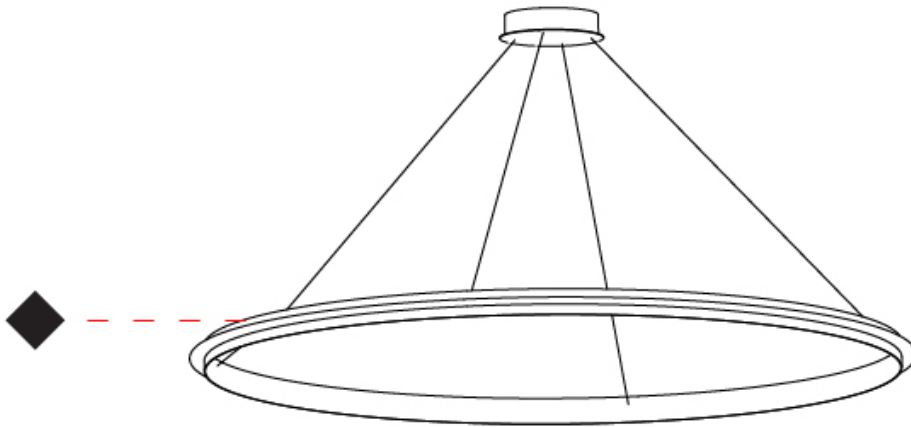

CITADEL 1 RING SUSPENSION

D101825-

PROJECT _____

TYPE _____

SPECIFIER _____

QUANTITY _____

DATE _____

D