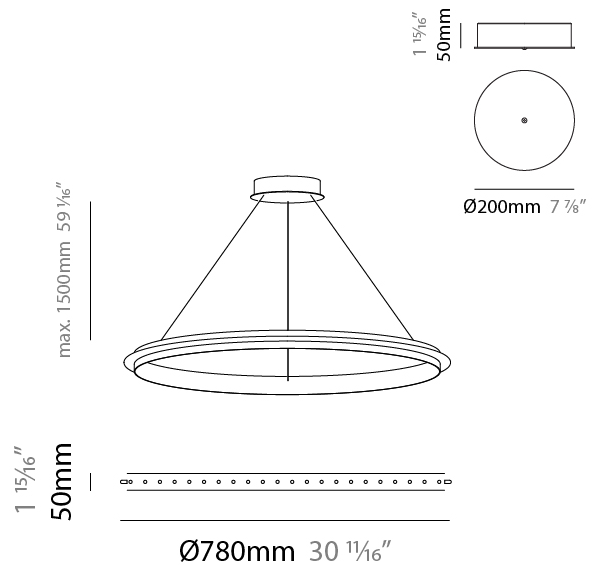

base number   LED Dimming   Color Temperature   Finish Options

1. To build a product code in our configurator select the specify button on the base model # product page
2. To build a manual product code on this datasheet choose from the options listed below in blue font and add the suffix to the base model #

GENERAL

Series: Citadel
Subseries: Citadel 1 Ring
Brand: Quasar
Division: Design
Mounting Type: Suspension
Mounting Location: Ceiling
Subcategory: Ambient

PHYSICAL

Shape: Round
Diameter (mm): 780
Diameter (in): 30 11/16
Height (mm): 50
Height (in): 1 15/16
Max. Overall Height (mm): 1550
Max. Overall Height (in): 61
Light Distribution: Omnidirectional
Weight (kg): 3
Weight (lbs): 6.61
Fixture Finish: [NIC](#) / [BRA](#) / [BBR](#)
Fixture Material: Metal
Cable Details: 1500mm Cable

ELECTRICAL

Number of Lamps: 44
Lamp Type: LED Retrofit
Input Wattage (W): 14.52
Bulb Included: Bulb Included
Max. Wattage Per Lamp (W): 0.33
Lamp Base: E10
Dimming: [Phase Dimming (120Vac Only)](#)
Driver Included: Yes
Driver Location: Integrated
Driver Type: Constant Voltage - Universal
Driver Class: Class 2
Input Voltage (V): 120 - 277
Output Voltage (V): 12
Lamp Voltage (V): 12
Upon Request: Integral: 0-10Vdc dimming

LED

Color Temperature (°K): 2600 / 3000 / 3500
Max. Delivered Lumen (lm): 1012 (2600K)
CRI: >90 CRI
Lamp Life (hrs): 50000

OPTICAL

RATINGS AND CERTIFICATIONS

Certified By: Certified for North American Standards
IP rating: IP20