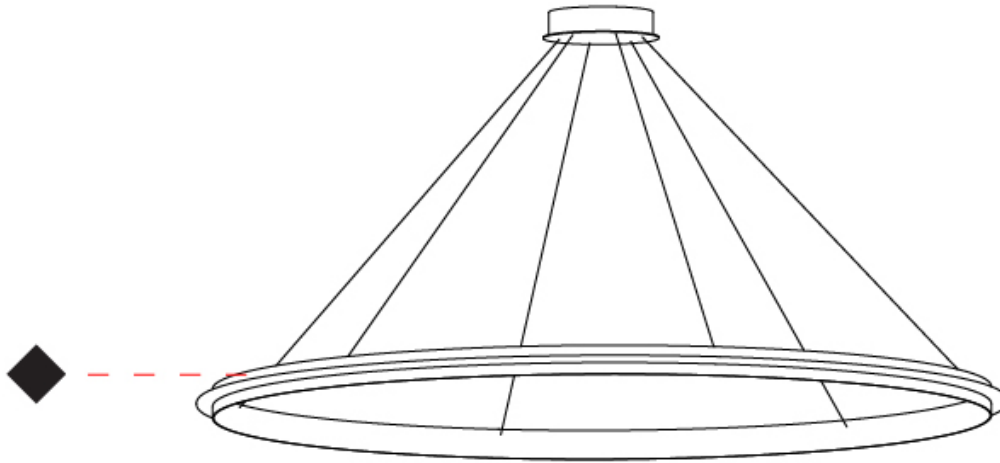

CITADEL 1 RING SUSPENSION

D101827-

PROJECT _____

TYPE _____

SPECIFIER _____

QUANTITY _____

DATE _____

D