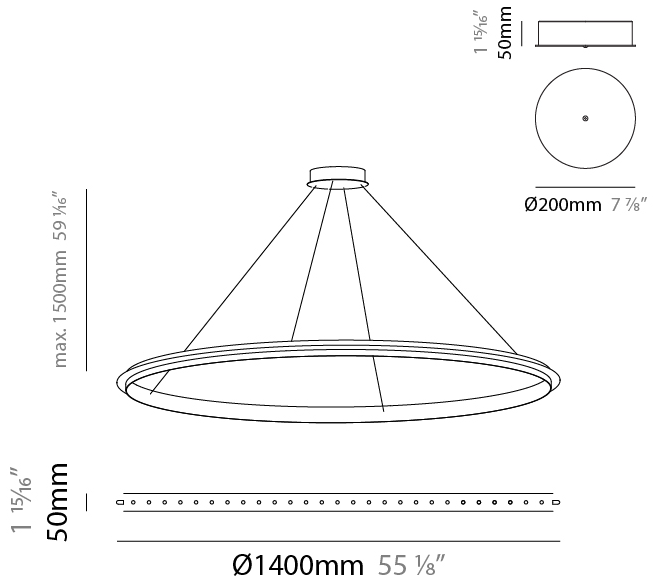

base number	LED	Color	Finish
	Dimming	Temperature	Options

1. To build a product code in our configurator select the specify button on the base model # product page
2. To build a manual product code on this datasheet choose from the options listed below in blue font and add the suffix to the base model #

GENERAL

Series: Citadel
Subseries: Citadel 1 Ring
Brand: Quasar
Division: Design
Mounting Type: Suspension
Mounting Location: Ceiling
Subcategory: Ambient

PHYSICAL

Shape: Round
Diameter (mm): 1400
Diameter (in): 55 1/8
Height (mm): 50
Height (in): 1 15/16
Max. Overall Height (mm): 1550
Max. Overall Height (in): 61
Light Distribution: Omnidirectional
Weight (kg): 6
Weight (lbs): 13.23
Fixture Finish: NIC / BRA / BBR
Fixture Material: Metal
Cable Details: 1500mm Cable

ELECTRICAL

Number of Lamps: 88
Lamp Type: LED Retrofit
Input Wattage (W): 29.04
Bulb Included: Bulb Included
Max. Wattage Per Lamp (W): 0.33
Lamp Base: E10
Dimming: Phase Dimming (120Vac Only)
Driver Included: Yes
Driver Location: Integrated
Driver Type: Constant Voltage - Universal
Driver Class: Class 2
Input Voltage (V): 120 - 277
Output Voltage (V): 12
Lamp Voltage (V): 12
Upon Request: Integral: 0-10Vdc dimming

LED

Color Temperature (°K): 2600 / 3000 / 3500
Max. Delivered Lumen (lm): 2024 (2600K)
CRI: >90 CRI
Lamp Life (hrs): 50000

OPTICAL

RATINGS AND CERTIFICATIONS

Certified By: Certified for North American Standards
IP rating: IP20