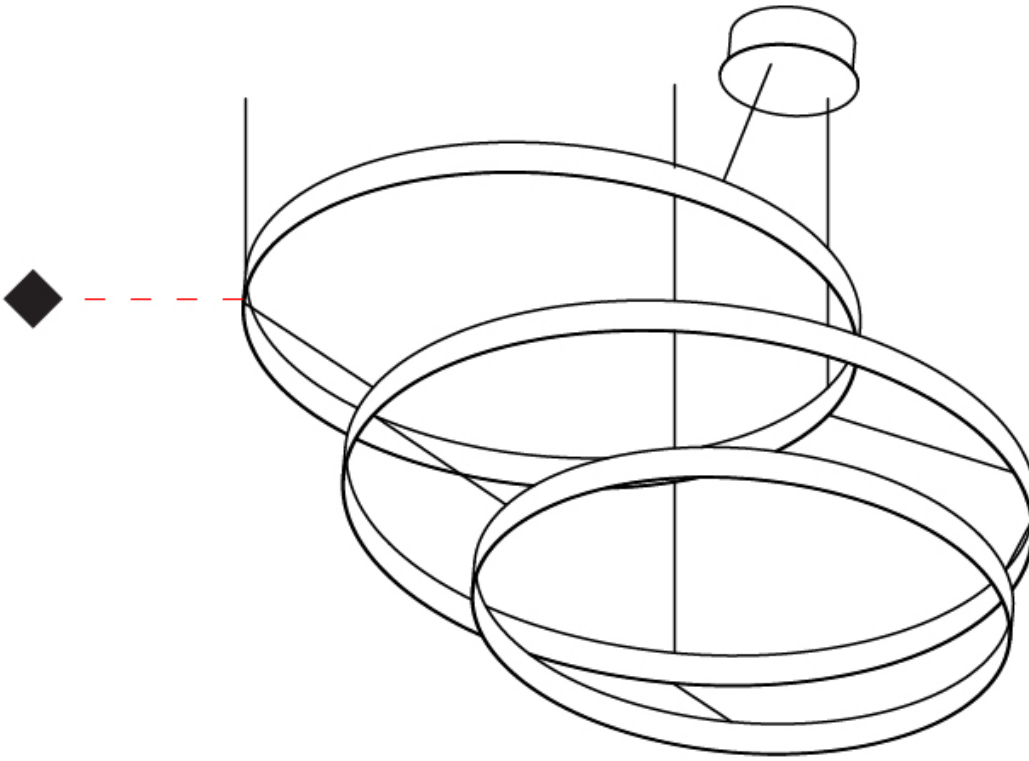

CITADEL COMPOSITION MODULAR SYSTEM SUSPENSION

D101553-

PROJECT

TYPE

SPECIFIER

QUANTITY

DATE

D