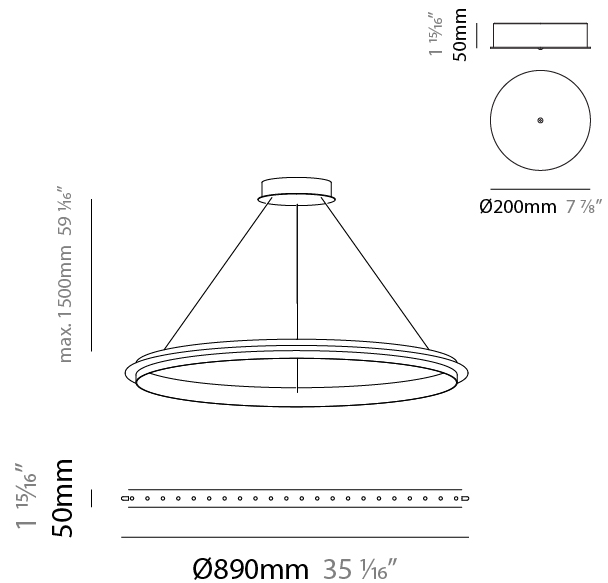

D101823-

base number   LED Dimming   Color Temperature   Finish Options

1. To build a product code in our configurator select the specify button on the base model # product page
2. To build a manual product code on this datasheet choose from the options listed below in blue font and add the suffix to the base model #

GENERAL

Series: Citadel
Subseries: Citadel 1 Ring
Brand: Quasar
Division: Design
Mounting Type: Suspension
Mounting Location: Ceiling
Subcategory: Ambient

PHYSICAL

Shape: Round
Diameter (mm): 890
Diameter (in): 35 1/16
Height (mm): 50
Height (in): 1 15/16
Max. Overall Height (mm): 1550
Max. Overall Height (in): 61
Light Distribution: Uplight
Weight (kg): 3
Weight (lbs): 6.61
[Fixture Finish: NIC / BRA / BBR](#)
Fixture Material: Metal
Cable Details: 1500mm Cable

ELECTRICAL

Number of Lamps: 52
Lamp Type: LED Retrofit
Input Wattage (W): 17.16
Bulb Included: Bulb Included
Max. Wattage Per Lamp (W): 0.33
Lamp Base: E10
[Dimming: Phase Dimming (120Vac Only)](#)
Driver Included: Yes
Driver Location: Integrated
Driver Type: Constant Voltage - Universal
Driver Class: Class 2
Input Voltage (V): 120 - 277
Output Voltage (V): 12
Lamp Voltage (V): 12
Upon Request: Integral: 0-10Vdc dimming

LED

[Color Temperature (°K): 2600 / 3000 / 3500](#)
Max. Delivered Lumen (lm): 1196 (2600K)
CRI: >90 CRI
Lamp Life (hrs): 50000

OPTICAL

RATINGS AND CERTIFICATIONS

Certified By: Certified for North American Standards
IP rating: IP20