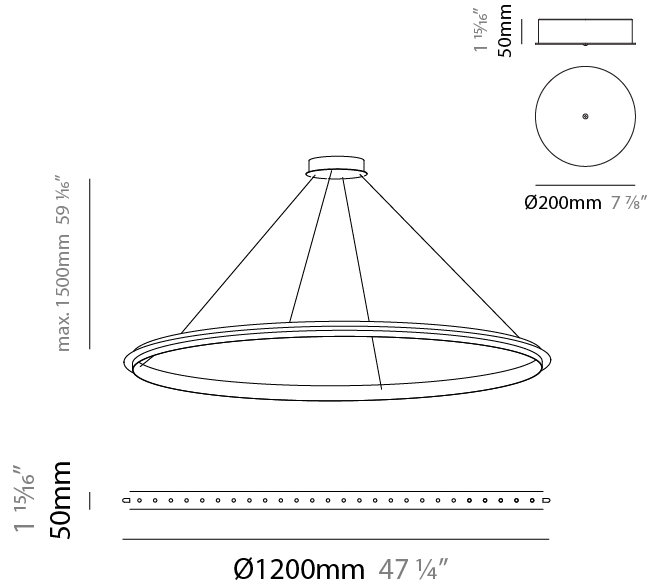

base number   LED Dimming   Color Temperature   Finish Options

1. To build a product code in our configurator select the specify button on the base model # product page
2. To build a manual product code on this datasheet choose from the options listed below in blue font and add the suffix to the base model #

GENERAL

Series: Citadel
Subseries: Citadel 1 Ring
Brand: Quasar
Division: Design
Mounting Type: Suspension
Mounting Location: Ceiling
Subcategory: Ambient

PHYSICAL

Shape: Round
Diameter (mm): 1200
Diameter (in): 47 1/4
Height (mm): 50
Height (in): 1 15/16
Max. Overall Height (mm): 1550
Max. Overall Height (in): 61
Light Distribution: Omnidirectional
Weight (kg): 5
Weight (lbs): 11.02
Fixture Finish: [NIC](#) / [BRA](#) / [BBR](#)
Fixture Material: Metal
Cable Details: 1500mm Cable

ELECTRICAL

Number of Lamps: 75
Lamp Type: LED Retrofit
Input Wattage (W): 24.75
Bulb Included: Bulb Included
Max. Wattage Per Lamp (W): 0.33
Lamp Base: E10
Dimming: [Phase Dimming (120Vac Only)](#)
Driver Included: Yes
Driver Location: Integrated
Driver Type: Constant Voltage - Universal
Driver Class: Class 2
Input Voltage (V): 120 - 277
Output Voltage (V): 12
Lamp Voltage (V): 12
Upon Request: Integral: 0-10Vdc dimming

LED

Color Temperature (°K): [2600](#) / [3000](#) / [3500](#)
Max. Delivered Lumen (lm): 1725 (2600K)
CRI: >90 CRI
Lamp Life (hrs): 50000

OPTICAL

RATINGS AND CERTIFICATIONS

Certified By: Certified for North American Standards
IP rating: IP20