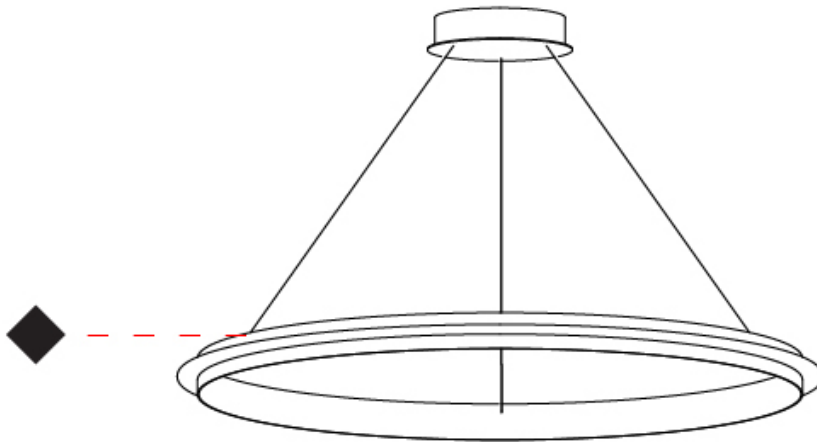

CITADEL 1 RING SUSPENSION

D101824-

PROJECT

TYPE

SPECIFIER

QUANTITY

DATE