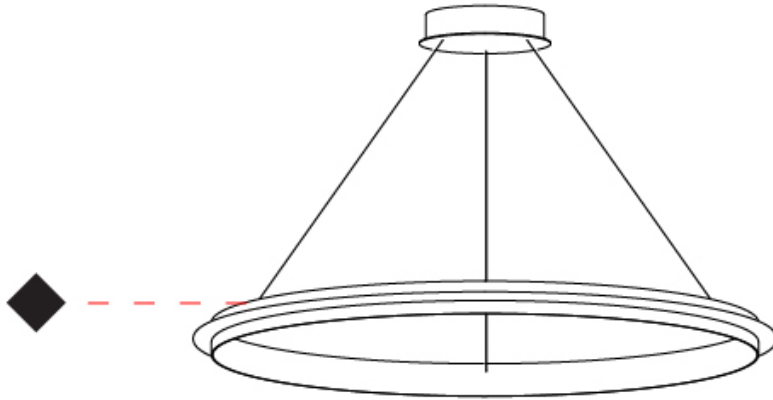

CITADEL 1 RING SUSPENSION

D101823-

PROJECT

TYPE

SPECIFIER

QUANTITY

DATE

D