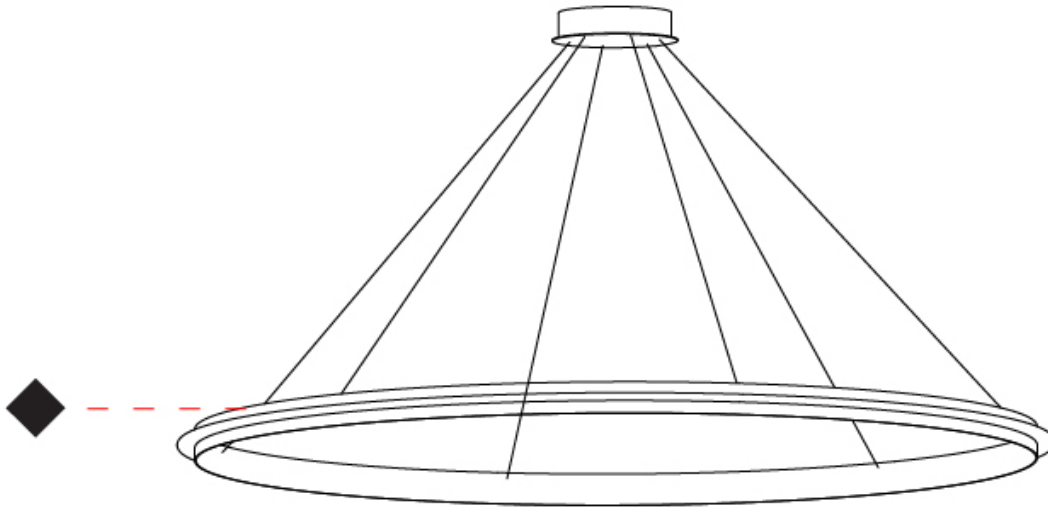

CITADEL 1 RING SUSPENSION

D101828-

PROJECT

TYPE

SPECIFIER

QUANTITY

DATE