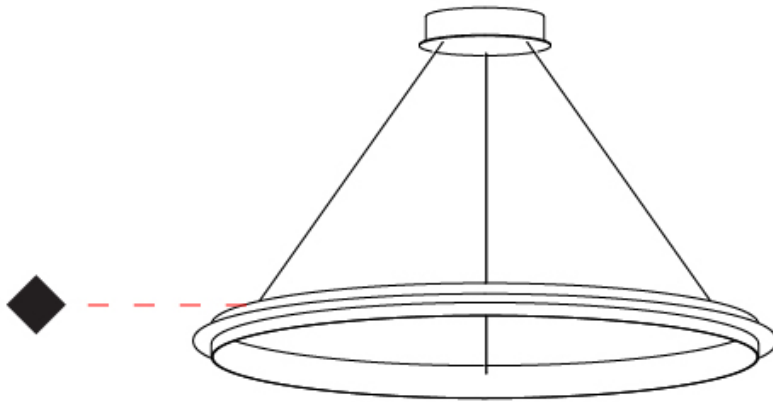

CITADEL 1 RING SUSPENSION

D101823-

PROJECT

TYPE

SPECIFIER

QUANTITY

DATE