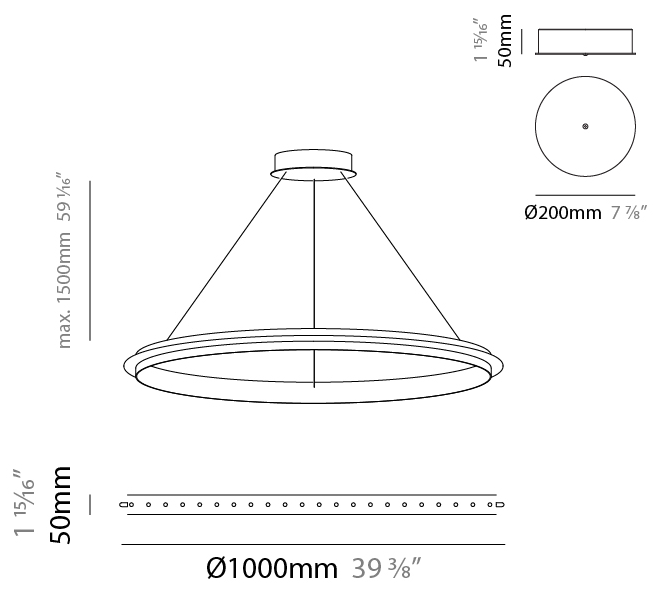

base number   LED Dimming   Color Temperature   Finish Options

1. To build a product code in our configurator select the specify button on the base model # product page
2. To build a manual product code on this datasheet choose from the options listed below in blue font and add the suffix to the base model #

GENERAL

Series: Citadel
Subseries: Citadel 1 Ring
Brand: Quasar
Division: Design
Mounting Type: Suspension
Mounting Location: Ceiling
Subcategory: Ambient

PHYSICAL

Shape: Round
Diameter (mm): 1000
Diameter (in): 39 3/8"
Height (mm): 50
Height (in): 1 15/16"
Max. Overall Height (mm): 1550
Max. Overall Height (in): 61
Light Distribution: Omnidirectional
Weight (kg): 4
Weight (lbs): 8.82
[Fixture Finish: NIC / BRA / BBR](#)
Fixture Material: Metal
Cable Details: 1500mm Cable

ELECTRICAL

Number of Lamps: 60
Lamp Type: LED Retrofit
Input Wattage (W): 19.8
Bulb Included: Bulb Included
Max. Wattage Per Lamp (W): 0.33
Lamp Base: E10
[Dimming: Phase Dimming (120Vac Only)](#)
Driver Included: Yes
Driver Location: Integrated
Driver Type: Constant Voltage - Universal
Driver Class: Class 2
Input Voltage (V): 120 - 277
Output Voltage (V): 12
Lamp Voltage (V): 12
Upon Request: Integral: 0-10Vdc dimming

LED

[Color Temperature (°K): 2600 / 3000 / 3500](#)
Max. Delivered Lumen (lm): 1380 (2600K)
CRI: >90 CRI
Lamp Life (hrs): 50000

OPTICAL

RATINGS AND CERTIFICATIONS

Certified By: Certified for North American Standards
IP rating: IP20