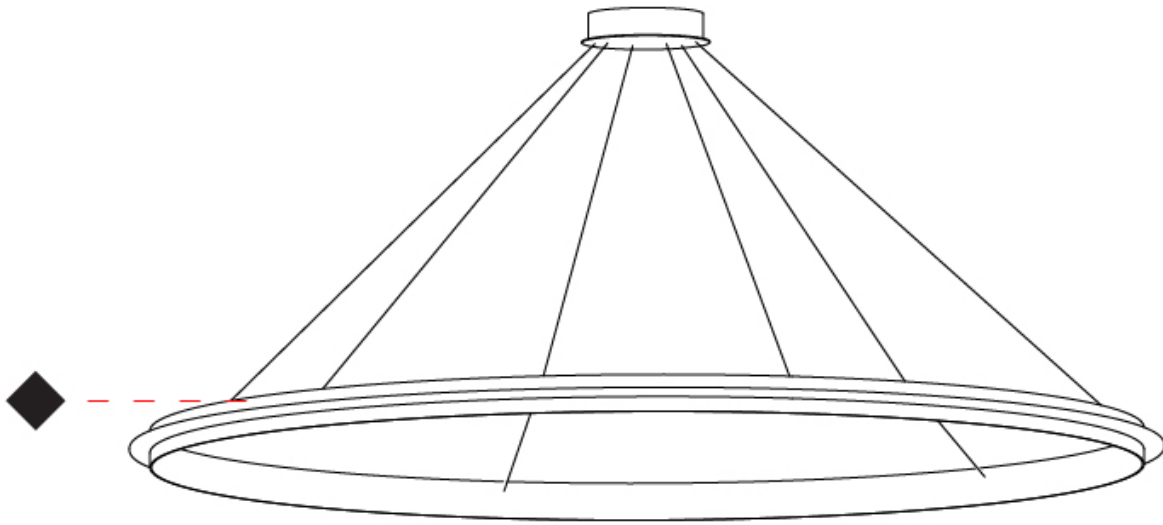

CITADEL 1 RING SUSPENSION

D101829-

PROJECT	_____
TYPE	_____
SPECIFIER	_____
QUANTITY	_____
DATE	_____