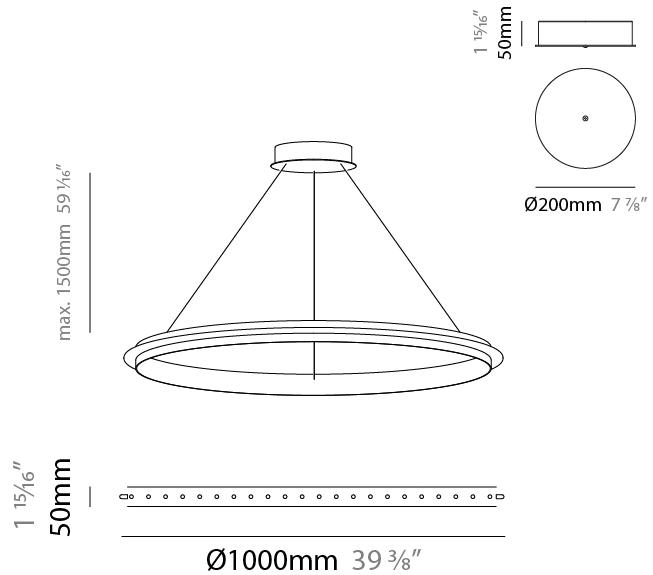

CITADEL 1 RING SUSPENSION

D101824-

base number   LED Dimming   Color Temperature   Finish Options

1. To build a product code in our configurator select the specify button on the base model # product page
2. To build a manual product code on this datasheet choose from the options listed below in blue font and add the suffix to the base model #

GENERAL

Series: Citadel
Subseries: Citadel 1 Ring
Partner: Quasar
Division: Design
Installation: Suspension
Product Type: Pendant
Mounting Location: Ceiling

PHYSICAL

Shape: Round
Diameter (mm): 1000
Diameter (in): 39 3/8
Height (mm): 50
Height (in): 1 15/16
Max. Overall Height (mm): 1550
Max. Overall Height (in): 61
Weight (kg): 4
Weight (lbs): 8.82
[Fixture Finish: NIC / BRA / BBR](#)
Fixture Material: Metal
Cable Details: 1500mm Cable

ELECTRICAL

Number of Lamps: 60
Lamp Type: LED Retrofit
Input Wattage (W): 19.8
Bulb Included: Bulb Included
Max. Wattage Per Lamp (W): 0.33
Lamp Base: E10
[Dimming: Phase Dimming (120Vac Only)](#)
Driver Included: Yes
Driver Location: Integrated
Driver Type: Constant Voltage - Universal
Driver Class: Class 2
Input Voltage (V): 120 - 277
Output Voltage (V): 12
Lamp Voltage (V): 12
Upon Request: Integral: 0-10Vdc dimming

LED

[Color Temperature (*K): 2600 / 3000 / 3500](#)
Max. Delivered Lumen (lm): 1380 (2600K)
CRI: >90 CRI
Lamp Life (hrs): 20000

OPTICAL

RATINGS AND CERTIFICATIONS

Certified By: Certified for North American Standards
IP rating: IP20