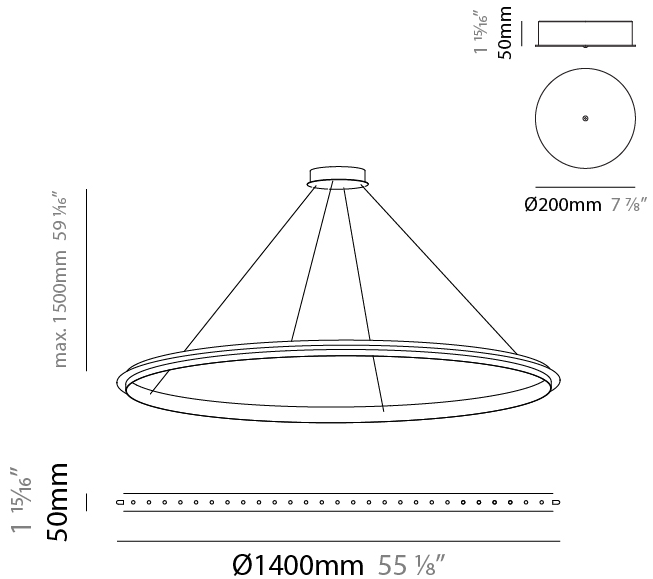

CITADEL 1 RING SUSPENSION

D101826-

base number   LED Dimming   Color Temperature   Finish Options

1. To build a product code in our configurator select the specify button on the base model # product page
2. To build a manual product code on this datasheet choose from the options listed below in blue font and add the suffix to the base model #

GENERAL

Series: Citadel
Subseries: Citadel 1 Ring
Partner: Quasar
Division: Design
Installation: Suspension
Product Type: Pendant
Mounting Location: Ceiling

PHYSICAL

Shape: Round
Diameter (mm): 1400
Diameter (in): 55 1/8"
Height (mm): 50
Height (in): 1 15/16"
Max. Overall Height (mm): 1550
Max. Overall Height (in): 61
Weight (kg): 6
Weight (lbs): 13.23
[Fixture Finish: NIC / BRA / BBR](#)
Fixture Material: Metal
Cable Details: 1500mm Cable

ELECTRICAL

Number of Lamps: 88
Lamp Type: LED Retrofit
Input Wattage (W): 29.04
Bulb Included: Bulb Included
Max. Wattage Per Lamp (W): 0.33
Lamp Base: E10
[Dimming: Phase Dimming (120Vac Only)](#)
Driver Included: Yes
Driver Location: Integrated
Driver Type: Constant Voltage - Universal
Driver Class: Class 2
Input Voltage (V): 120 - 277
Output Voltage (V): 12
Lamp Voltage (V): 12
Upon Request: Integral: 0-10Vdc dimming

LED

[Color Temperature (*K): 2600 / 3000 / 3500](#)
Max. Delivered Lumen (lm): 2024 (2600K)
CRI: >90 CRI
Lamp Life (hrs): 20000

OPTICAL

RATINGS AND CERTIFICATIONS

Certified By: Certified for North American Standards
IP rating: IP20