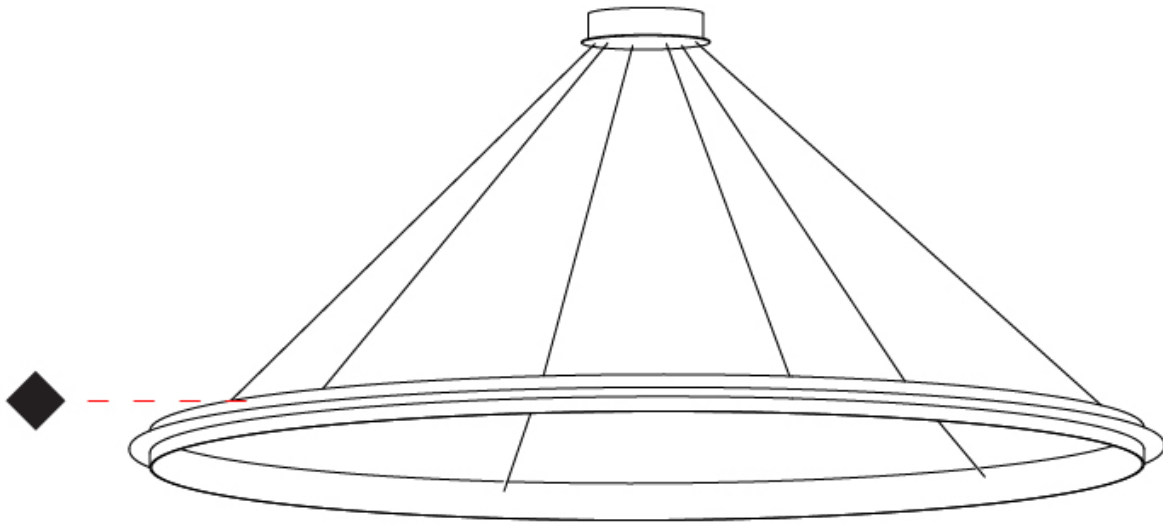

CITADEL 1 RING SUSPENSION

D101829-

PROJECT

TYPE

SPECIFIER

QUANTITY

DATE