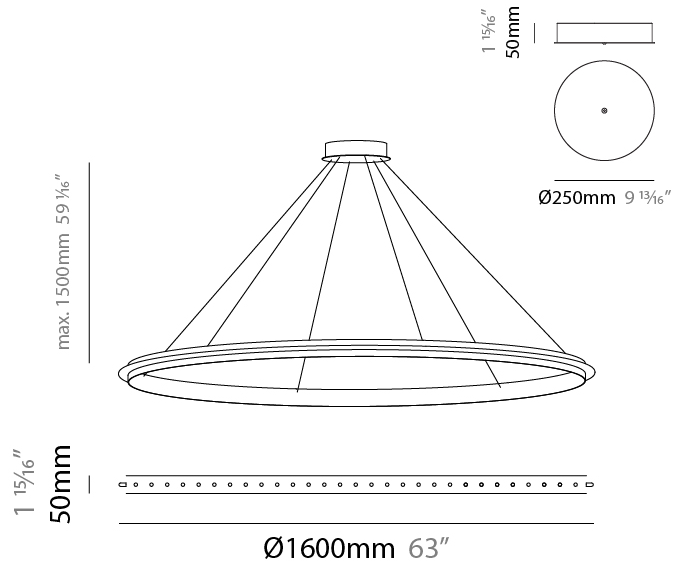

CITADEL 1 RING SUSPENSION

D101827-

base number   LED Dimming   Color Temperature   Finish Options

1. To build a product code in our configurator select the specify button on the base model # product page
2. To build a manual product code on this datasheet choose from the options listed below in blue font and add the suffix to the base model #

GENERAL

Series: Citadel
Subseries: Citadel 1 Ring
Partner: Quasar
Division: Design
Installation: Suspension
Product Type: Pendant
Mounting Location: Ceiling

PHYSICAL

Shape: Round
Diameter (mm): 1600
Diameter (in): 63
Height (mm): 50
Height (in): 1 ¹⁵/₁₆
Max. Overall Height (mm): 1550
Max. Overall Height (in): 61
Weight (kg): 7
Weight (lbs): 15.43
Fixture Finish: [NIC / BRA / BBR](#)
Fixture Material: Metal
Cable Details: 1500mm Cable

ELECTRICAL

Number of Lamps: 100
Lamp Type: LED Retrofit
Input Wattage (W): 33
Bulb Included: Bulb Included
Max. Wattage Per Lamp (W): 0.33
Lamp Base: E10
Dimming: [Phase Dimming (120Vac Only)](#)
Driver Included: Yes
Driver Location: Integrated
Driver Type: Constant Voltage - Universal
Driver Class: Class 2
Input Voltage (V): 120 - 277
Output Voltage (V): 12
Lamp Voltage (V): 12
Upon Request: Integral: 0-10Vdc dimming

LED

Color Temperature (°K): [2600 / 3000 / 3500](#)
Max. Delivered Lumen (lm): 2300 (2600K)
CRI: >90 CRI
Lamp Life (hrs): 20000

OPTICAL

RATINGS AND CERTIFICATIONS

Certified By: Certified for North American Standards
IP rating: IP20