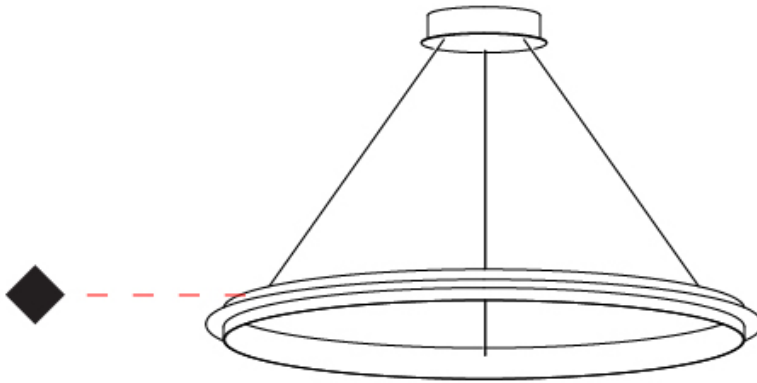

CITADEL 1 RING SUSPENSION

D101822-

PROJECT

TYPE

SPECIFIER

QUANTITY

DATE

D