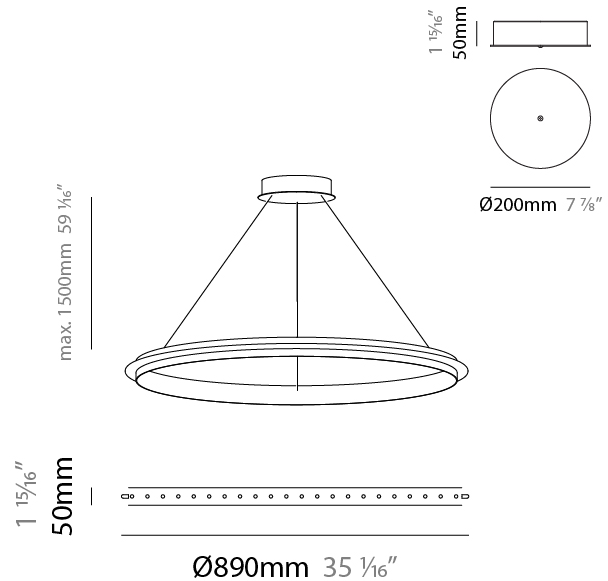

D101823-

base number   LED Dimming   Color Temperature   Finish Options

1. To build a product code in our configurator select the specify button on the base model # product page
2. To build a manual product code on this datasheet choose from the options listed below in blue font and add the suffix to the base model #

GENERAL

Series: Citadel
Subseries: Citadel 1 Ring
Partner: Quasar
Division: Design
Installation: Suspension
Product Type: Pendant
Mounting Location: Ceiling
Light Distribution: Uplight

PHYSICAL

Shape: Round
Diameter (mm): 890
Diameter (in): 35 1/16
Height (mm): 50
Height (in): 1 15/16
Max. Overall Height (mm): 1550
Max. Overall Height (in): 61
Weight (kg): 3
Weight (lbs): 6.61
[Fixture Finish: NIC / BRA / BBR](#)
Fixture Material: Metal
Cable Details: 1500mm Cable

ELECTRICAL

Number of Lamps: 52
Lamp Type: LED Retrofit
Input Wattage (W): 17.16
Bulb Included: Bulb Included
Max. Wattage Per Lamp (W): 0.33
Lamp Base: E10
[Dimming: Phase Dimming (120Vac Only)](#)
Driver Included: Yes
Driver Location: Integrated
Driver Type: Constant Voltage - Universal
Driver Class: Class 2
Input Voltage (V): 120 - 277
Output Voltage (V): 12
Lamp Voltage (V): 12
Upon Request: Integral: 0-10Vdc dimming

LED

[Color Temperature (°K): 2600 / 3000 / 3500](#)
Max. Delivered Lumen (lm): 1196 (2600K)
CRI: >90 CRI
Lamp Life (hrs): 20000

OPTICAL

RATINGS AND CERTIFICATIONS

Certified By: Certified for North American Standards
IP rating: IP20