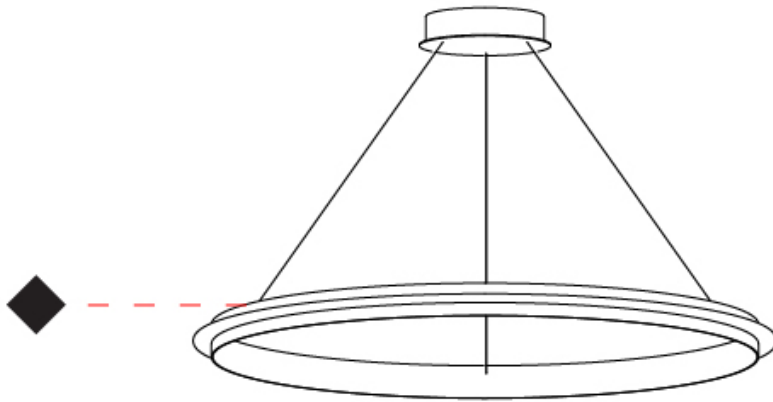

CITADEL 1 RING SUSPENSION

D101823-

PROJECT _____

TYPE _____

SPECIFIER _____

QUANTITY _____

DATE _____