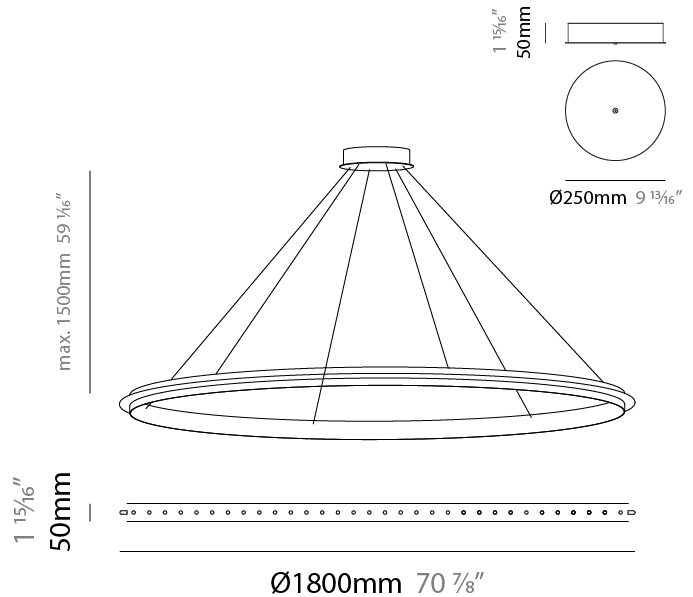

CITADEL 1 RING SUSPENSION

D101828-

base number   LED Dimming   Color Temperature   Finish Options

1. To build a product code in our configurator select the specify button on the base model # product page
2. To build a manual product code on this datasheet choose from the options listed below in blue font and add the suffix to the base model #

GENERAL

Series: Citadel
Subseries: Citadel 1 Ring
Partner: Quasar
Division: Design
Installation: Suspension
Product Type: Pendant
Mounting Location: Ceiling

PHYSICAL

Shape: Round
Diameter (mm): 1800
Diameter (in): 70 7/8
Height (mm): 50
Height (in): 1 15/16
Max. Overall Height (mm): 1550
Max. Overall Height (in): 61
Weight (kg): 7
Weight (lbs): 15.43
[Fixture Finish: NIC / BRA / BBR](#)
Fixture Material: Metal
Cable Details: 1500mm Cable

ELECTRICAL

Number of Lamps: 113
Lamp Type: LED Retrofit
Input Wattage (W): 37.29
Bulb Included: Bulb Included
Max. Wattage Per Lamp (W): 0.33
Lamp Base: E10
[Dimming: Phase Dimming (120Vac Only)](#)
Driver Included: Yes
Driver Location: Integrated
Driver Type: Constant Voltage - Universal
Driver Class: Class 2
Input Voltage (V): 120 - 277
Output Voltage (V): 12
Lamp Voltage (V): 12
Upon Request: Integral: 0-10Vdc dimming

LED

[Color Temperature (*K): 2600 / 3000 / 3500](#)
Max. Delivered Lumen (lm): 2599 (2600K)
CRI: >90 CRI
Lamp Life (hrs): 20000

OPTICAL

RATINGS AND CERTIFICATIONS

Certified By: Certified for North American Standards
IP rating: IP20