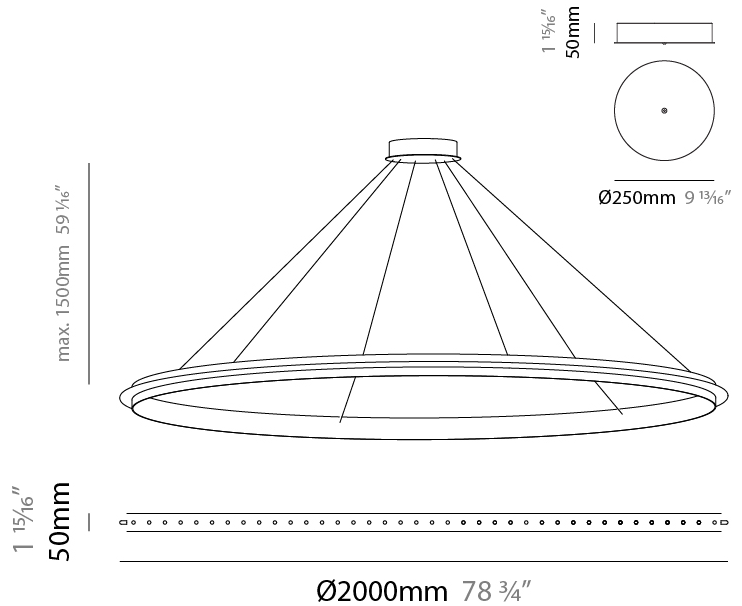

D101829-

base number	LED Dimming	Color Temperature	Finish Options

1. To build a product code in our configurator select the specify button on the base model # product page
2. To build a manual product code on this datasheet choose from the options listed below in blue font and add the suffix to the base model #

GENERAL

Series: Citadel
Subseries: Citadel 1 Ring
Partner: Quasar
Division: Design
Installation: Suspension
Product Type: Pendant
Mounting Location: Ceiling

PHYSICAL

Shape: Round
Diameter (mm): 2000
Diameter (in): 78 3/4
Height (mm): 50
Height (in): 1 15/16
Max. Overall Height (mm): 1550
Max. Overall Height (in): 61
Weight (kg): 8
Weight (lbs): 17.64
Fixture Finish: NIC / BRA / BBR
Fixture Material: Metal
Cable Details: 1500mm Cable

ELECTRICAL

Number of Lamps: 126
Lamp Type: LED Retrofit
Input Wattage (W): 41.58
Bulb Included: Bulb Included
Max. Wattage Per Lamp (W): 0.33
Lamp Base: E10
Dimming: Phase Dimming (120Vac Only)
Driver Included: Yes
Driver Location: Integrated
Driver Type: Constant Voltage - Universal
Driver Class: Class 2
Input Voltage (V): 120 - 277
Output Voltage (V): 12
Lamp Voltage (V): 12
Upon Request: Integral: 0-10Vdc dimming

LED

Number of LEDs: 126
Color Temperature (°K): 2600 / 3000 / 3500
Max. Delivered Lumen (lm): 2898 (2600K)
CRI: >90 CRI
Lamp Life (hrs): 20000

OPTICAL

RATINGS AND CERTIFICATIONS

Certified By: Certified for North American Standards
IP rating: IP20