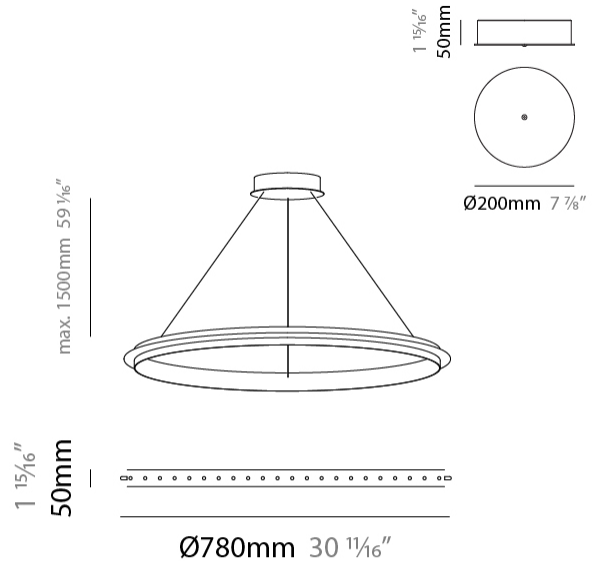

CITADEL 1 RING SUSPENSION

D101822-

base number   LED Dimming   Color Temperature   Finish Options

1. To build a product code in our configurator select the specify button on the base model # product page
2. To build a manual product code on this datasheet choose from the options listed below in blue font and add the suffix to the base model #

GENERAL

Series: Citadel
Subseries: Citadel 1 Ring
Partner: Quasar
Division: Design
Installation: Suspension
Product Type: Pendant
Mounting Location: Ceiling

PHYSICAL

Shape: Round
Diameter (mm): 780
Diameter (in): 30 11/16
Height (mm): 50
Height (in): 1 15/16
Max. Overall Height (mm): 1550
Max. Overall Height (in): 61
Weight (kg): 3
Weight (lbs): 6.61
[Fixture Finish: NIC / BRA / BBR](#)
Fixture Material: Metal
Cable Details: 1500mm Cable

ELECTRICAL

Number of Lamps: 44
Lamp Type: LED Retrofit
Input Wattage (W): 14.52
Bulb Included: Bulb Included
Max. Wattage Per Lamp (W): 0.33
Lamp Base: E10
[Dimming: Phase Dimming (120Vac Only)](#)
Driver Included: Yes
Driver Location: Integrated
Driver Type: Constant Voltage - Universal
Driver Class: Class 2
Input Voltage (V): 120 - 277
Output Voltage (V): 12
Lamp Voltage (V): 12
Upon Request: Integral: 0-10Vdc dimming

LED

[Color Temperature (°K): 2600 / 3000 / 3500](#)
Max. Delivered Lumen (lm): 1012 (2600K)
CRI: >90 CRI
Lamp Life (hrs): 20000

OPTICAL

RATINGS AND CERTIFICATIONS

Certified By: Certified for North American Standards
IP rating: IP20