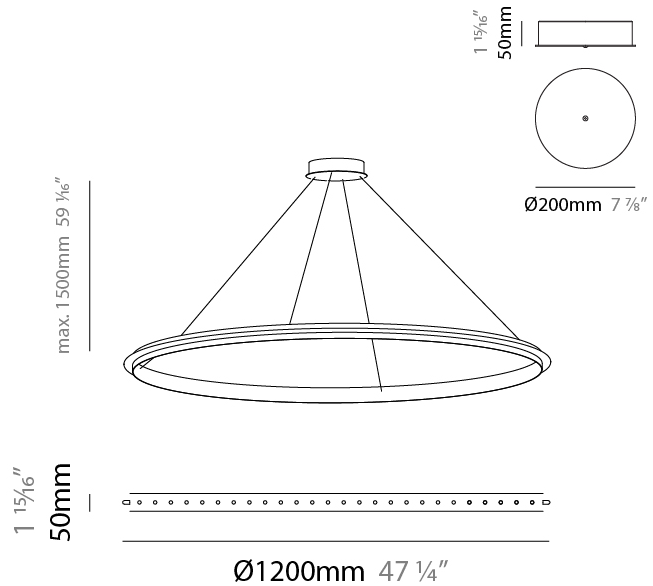

CITADEL 1 RING SUSPENSION

D101825-

base number   LED Dimming   Color Temperature   Finish Options

1. To build a product code in our configurator select the specify button on the base model # product page
2. To build a manual product code on this datasheet choose from the options listed below in blue font and add the suffix to the base model #

GENERAL

Series: Citadel
Subseries: Citadel 1 Ring
Partner: Quasar
Division: Design
Installation: Suspension
Product Type: Pendant
Mounting Location: Ceiling

PHYSICAL

Shape: Round
Diameter (mm): 1200
Diameter (in): 47 1/4
Height (mm): 50
Height (in): 1 15/16
Max. Overall Height (mm): 1550
Max. Overall Height (in): 61
Weight (kg): 5
Weight (lbs): 11.02
[Fixture Finish: NIC / BRA / BBR](#)
Fixture Material: Metal
Cable Details: 1500mm Cable

ELECTRICAL

Number of Lamps: 75
Lamp Type: LED Retrofit
Input Wattage (W): 24.75
Bulb Included: Bulb Included
Max. Wattage Per Lamp (W): 0.33
Lamp Base: E10
[Dimming: Phase Dimming (120Vac Only)](#)
Driver Included: Yes
Driver Location: Integrated
Driver Type: Constant Voltage - Universal
Driver Class: Class 2
Input Voltage (V): 120 - 277
Output Voltage (V): 12
Lamp Voltage (V): 12
Upon Request: Integral: 0-10Vdc dimming

LED

[Color Temperature (*K): 2600 / 3000 / 3500](#)
Max. Delivered Lumen (lm): 1725 (2600K)
CRI: >90 CRI
Lamp Life (hrs): 20000

OPTICAL

RATINGS AND CERTIFICATIONS

Certified By: Certified for North American Standards
IP rating: IP20