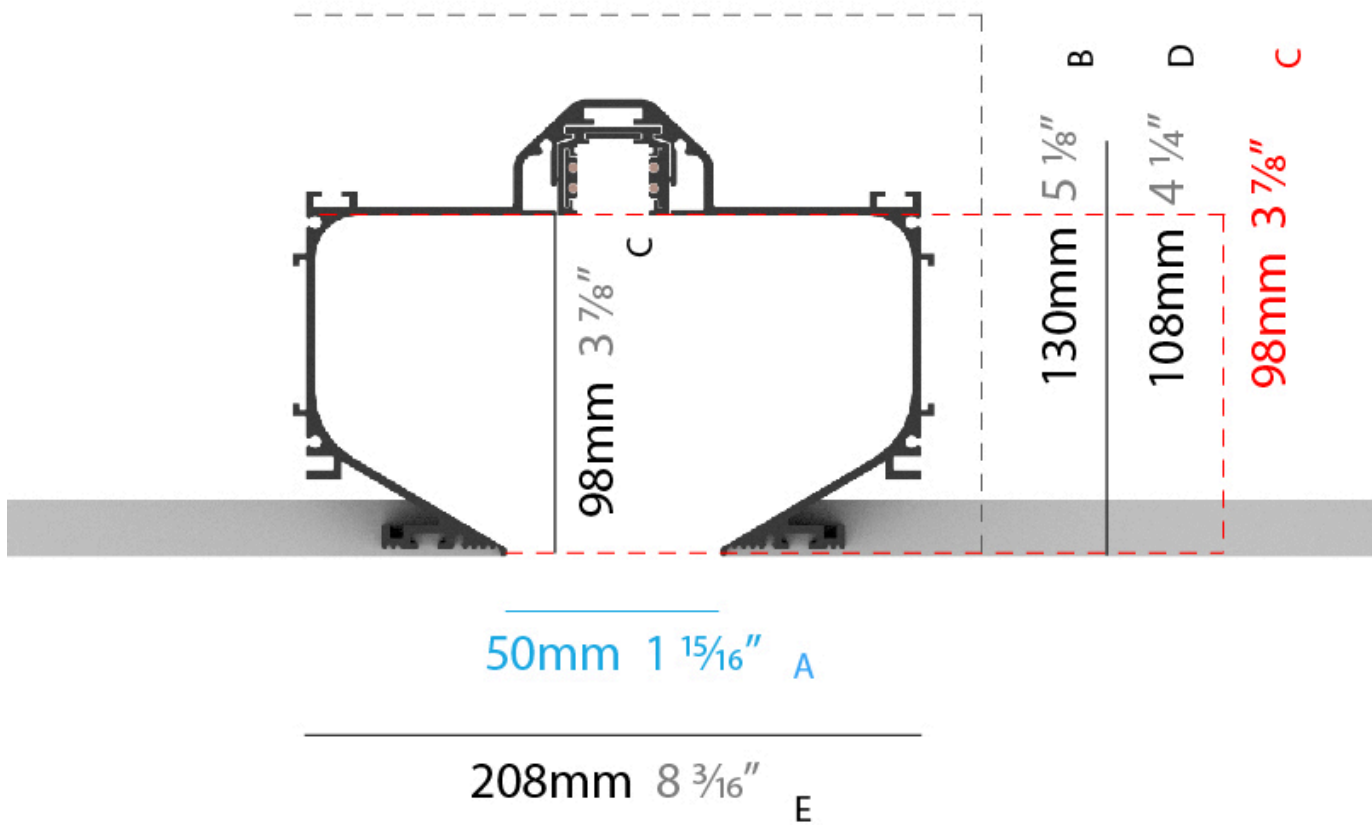

#### RATINGS AND CERTIFICATIONS

Certified By: Certified for North American Standards  
 IP rating: IP20

**A:** OPENING WIDTH    **B:** RECESS DEPTH    **C:** OPENING DEPTH  
**D:** PROFILE HEIGHT    **E:** WIDTH INCLUDING MOUNTING BRACKETS

PROJECT	
TYPE	
SPECIFIER	
QUANTITY	
DATE	

**A:** OPENING WIDTH    **B:** RECESS DEPTH    **C:** OPENING DEPTH  
**D:** PROFILE HEIGHT    **E:** WIDTH INCLUDING MOUNTING BRACKETS

PROJECT
TYPE
SPECIFIER
QUANTITY
DATE