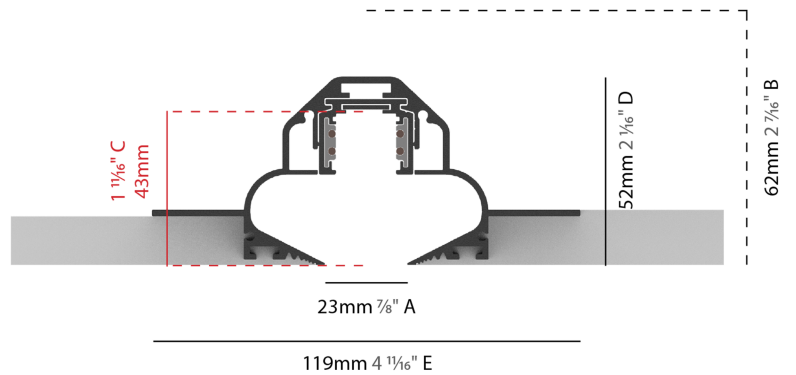

#### RATINGS AND CERTIFICATIONS

Certified By: Certified for North American Standards  
 IP rating: IP20

A: Opening width | B: Recess depth | C: Opening depth  
 D: Profile height | E: Width including mounting brackets