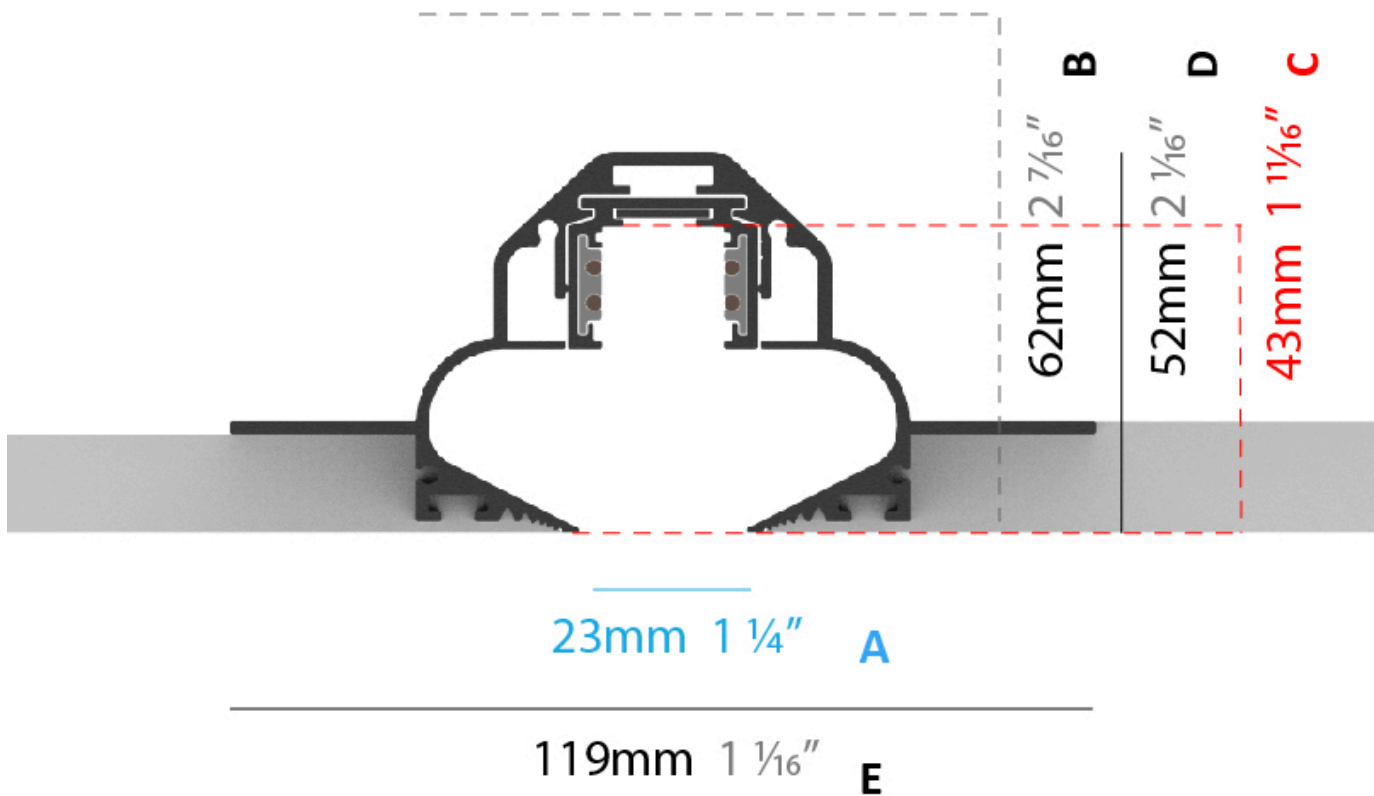

PROJECT	_____
TYPE	_____
SPECIFIER	_____
QUANTITY	_____
DATE	_____

A: OPENING WIDTH   **B:** RECESS DEPTH   **C:** OPENING DEPTH
D: PROFILE HEIGHT   **E:** WIDTH INCLUDING MOUNTING BRACKETS