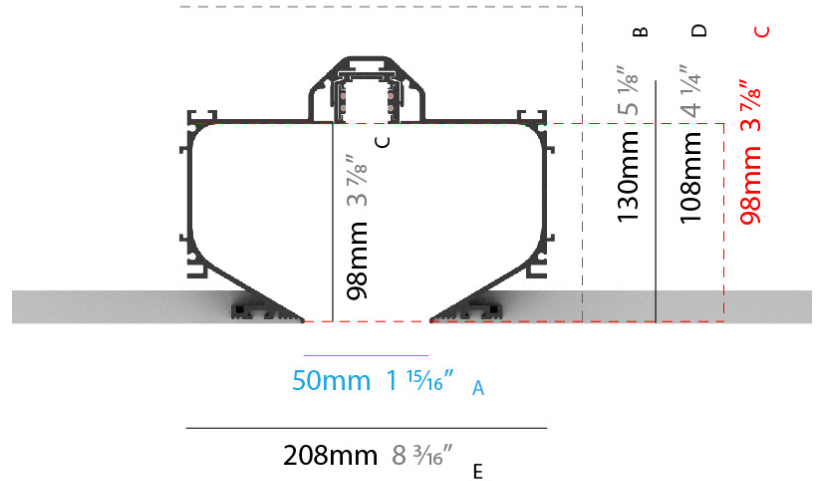

LED

Upon Request: Special Color Temperature Special LED

OPTICAL

Upon Request: Special Beam Angles

RATINGS AND CERTIFICATIONS

Certified By: Certified for North American Standards
 IP rating: IP20

A: OPENING WIDTH **B:** RECESS DEPTH **C:** OPENING DEPTH
D: PROFILE HEIGHT **E:** WIDTH INCLUDING MOUNTING BRACKETS

PROJECT	_____
TYPE	_____
SPECIFIER	_____
QUANTITY	_____
DATE	_____

A: OPENING WIDTH B: RECESS DEPTH C: OPENING DEPTH
D: PROFILE HEIGHT E: WIDTH INCLUDING MOUNTING BRACKETS

PROJECT
TYPE
SPECIFIER
QUANTITY
DATE