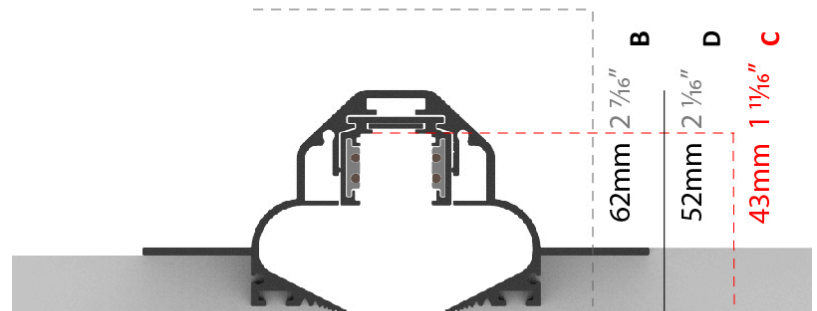

RATINGS AND CERTIFICATIONS

Certified By: Certified for North American Standards
 IP rating: IP20

23mm 1 1/4" A

119mm 1 1/16" E

A: OPENING WIDTH B: RECESS DEPTH C: OPENING DEPTH
 D: PROFILE HEIGHT E: WIDTH INCLUDING MOUNTING BRACKETS