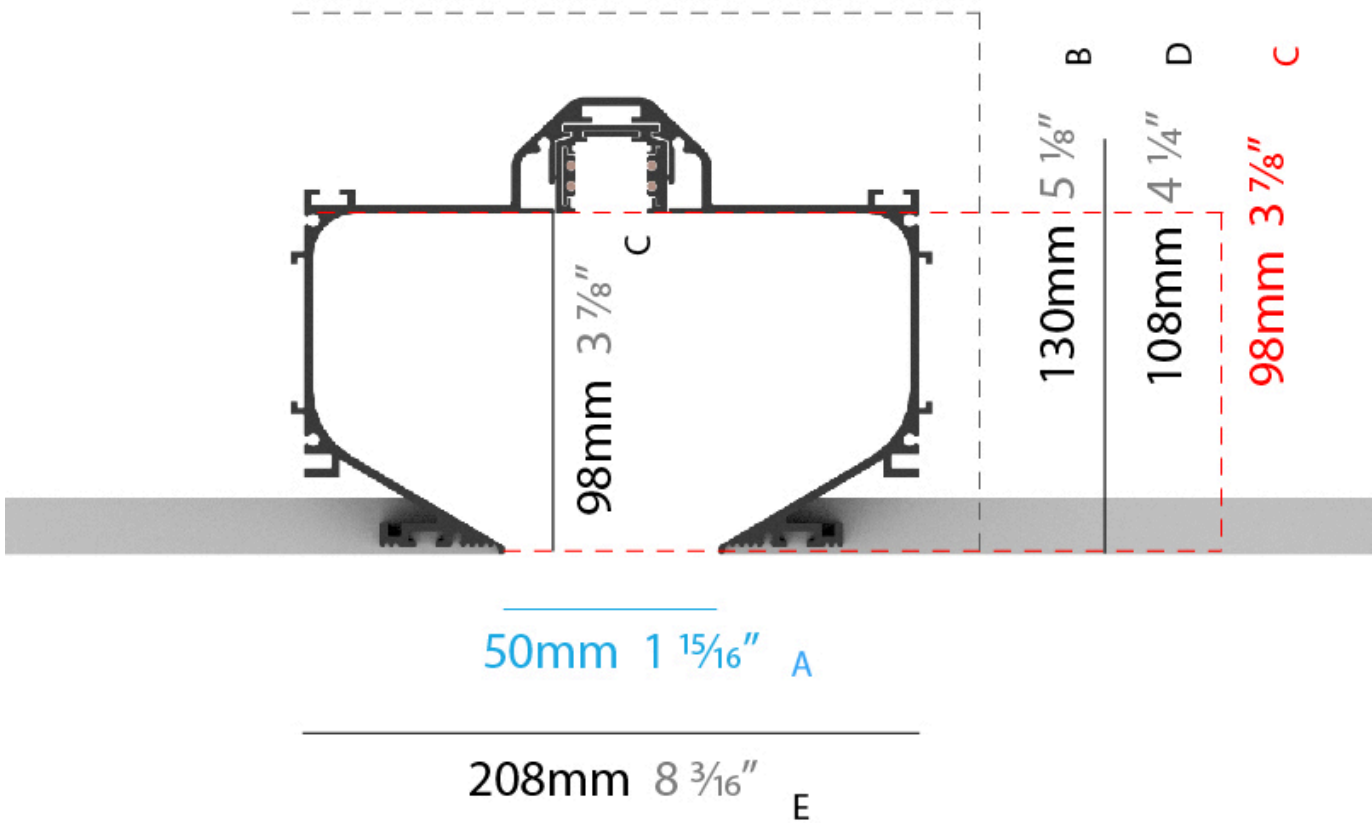

LED

Upon Request: Special Color Temperature Special LED

OPTICAL

Upon Request: Special Beam Angles

RATINGS AND CERTIFICATIONS

Certified By: Certified for North American Standards
 IP rating: IP20

A: OPENING WIDTH **B:** RECESS DEPTH **C:** OPENING DEPTH
D: PROFILE HEIGHT **E:** WIDTH INCLUDING MOUNTING BRACKETS

PROJECT	_____
TYPE	_____
SPECIFIER	_____
QUANTITY	_____
DATE	_____

A: OPENING WIDTH B: RECESS DEPTH C: OPENING DEPTH
D: PROFILE HEIGHT E: WIDTH INCLUDING MOUNTING BRACKETS

PROJECT
TYPE
SPECIFIER
QUANTITY
DATE